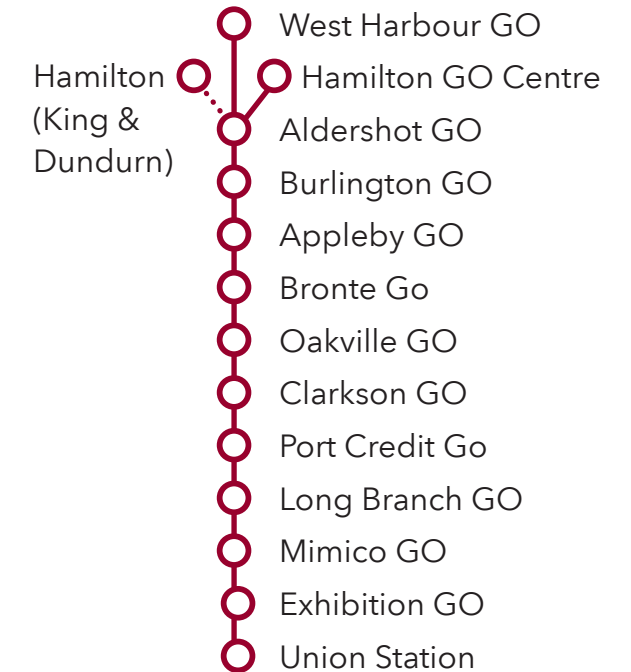

01 - 18

Route numbers / Nombres d'itinéraire Lakeshore West

CONTACT US

1-888-438-6646
416-869-3200
TTY/ATS:
1-800-387-3652

gotransit.com/schedules

@GOtransitLW

See Something?
Say Something.
24/7 Transit Safety Dispatch:
1-877-297-0642

prestocard.ca

Sign-up for email or
text alerts/ Inscrivez-
vous pour recevoir des
alertes par courriel ou
message texte.
gotransit.com/OnTheGO

Lakeshore West

GO Train and Bus Schedule/
Horaire des trains et des autobus GO

LW 15 18

Daily / Quotidiennement
Includes GO Bus routes 15 and 18 / Inclut les routes 15 et 18 d'autobus GO

Effective / À partir de:
5 JANUARY 2019

How to read our schedules

Step 1

Find the station or terminal you are departing from. Stops are listed across the top in the order they are served.