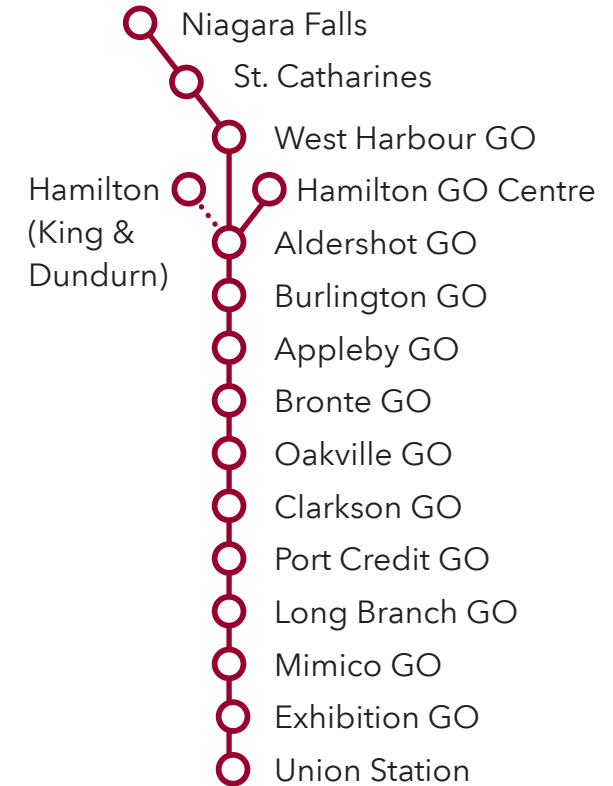

01 - 18

Route numbers
Numéros des trajets

Lakeshore West

CONTACT US

1-888-438-6646
416-869-3200
TTY: #711 or call
1-800-855-0511

gotransit.com/schedules

@GOtransitLW

See Something?
Say Something.
24/7 Transit Safety Dispatch:
1-877-297-0642

prestocard.ca

Sign-up for email or
text alerts/ Inscrivez-
vous pour recevoir des
alertes par courriel ou
message texte.
gotransit.com/OnTheGO

Lakeshore West

GO Train and Bus Schedule/
Horaire des trains et des autobus GO

LW 18

Daily / Quotidiennement
Includes GO Bus route 18 /
Inclut le trajet 18 d'autobus GO

Effective / À partir de:
24 JUNE 2023
JUN 24

How to read our schedules

Step 1

Find the station or terminal you are departing from. Stops are listed across the top in the order they are served.

Schedule times shown in 24-hour clock

Midnight to noon
00 01 - 12 00
Noon to midnight
12 01 - 24 00

Legend

 Train trips

 Bus trips

→ Trip does not serve this location.

↓ Check below for connecting trips.

 GO Train service is accessible to passengers using mobility devices at this location.