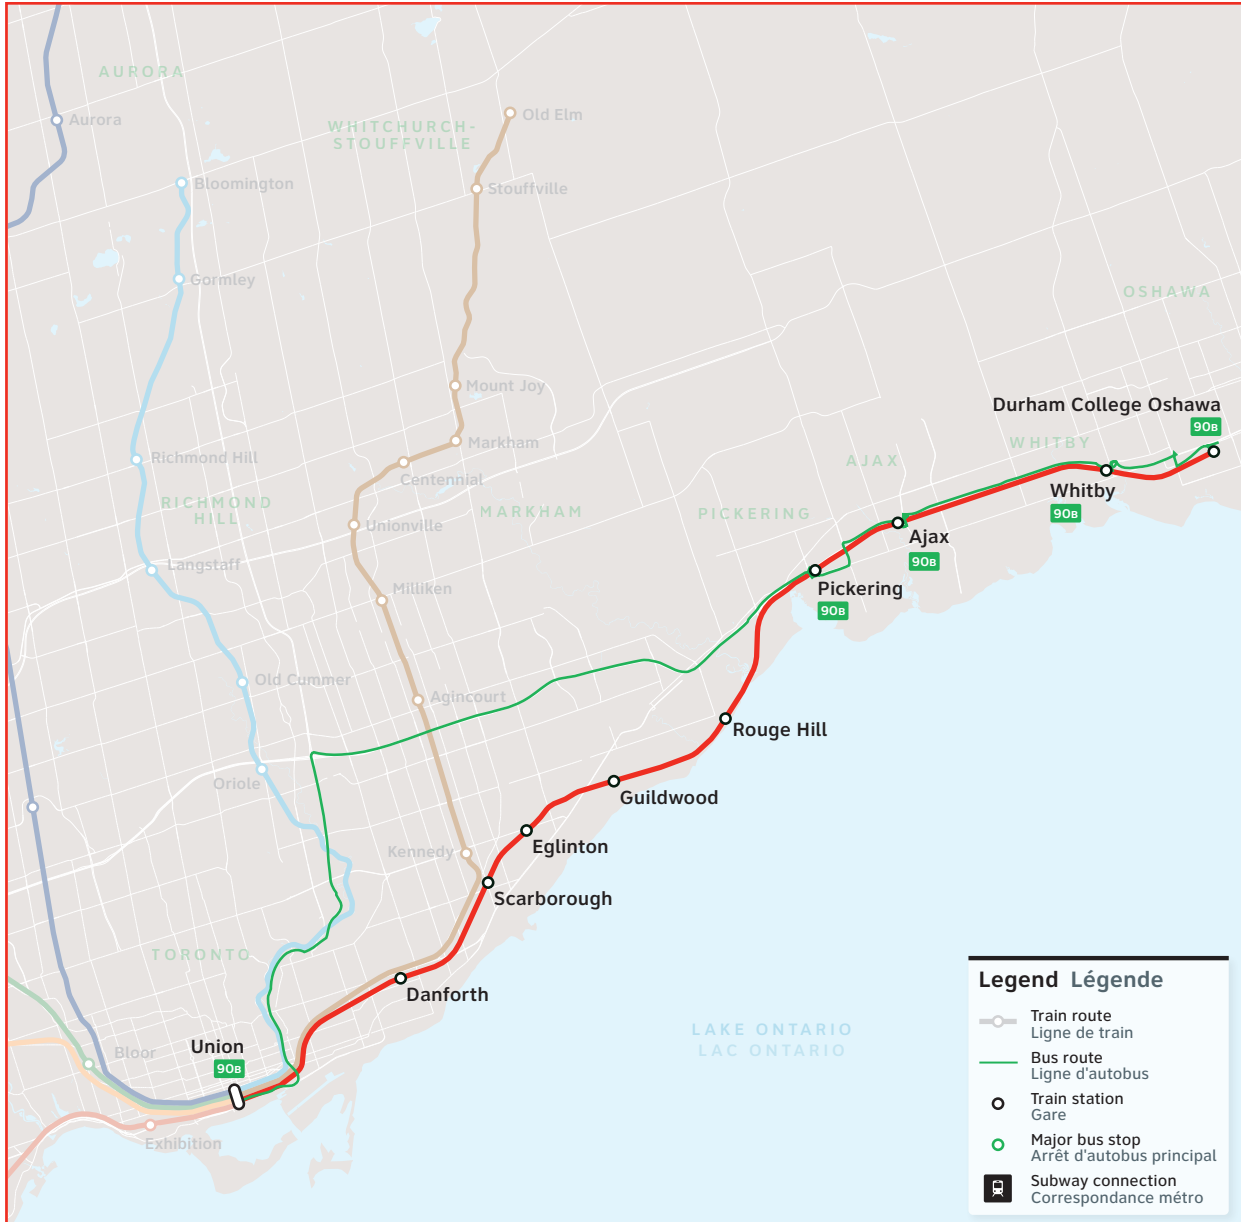

90B

Route numbers
Numéros des trajets

Lakeshore East

CONTACT US

1-888-438-6646
416-869-3200
TTY: #711 or call
1 (800) 855-0511

gotransit.com/schedules

@GOtransitLE

See Something?
Say Something.
24/7 Transit Safety Dispatch:
1-877-297-0642

LE 90B

- Durham College
- Oshawa GO
- Whitby GO
- Ajax GO
- Pickering GO
- Rouge Hill GO
- Guildwood GO
- Eglinton GO
- Scarborough GO
- Danforth GO
- Union Station

Daily / Quotidiennement

Includes GO Bus route 90B / Inclut
le trajet 90B d'autobus GO