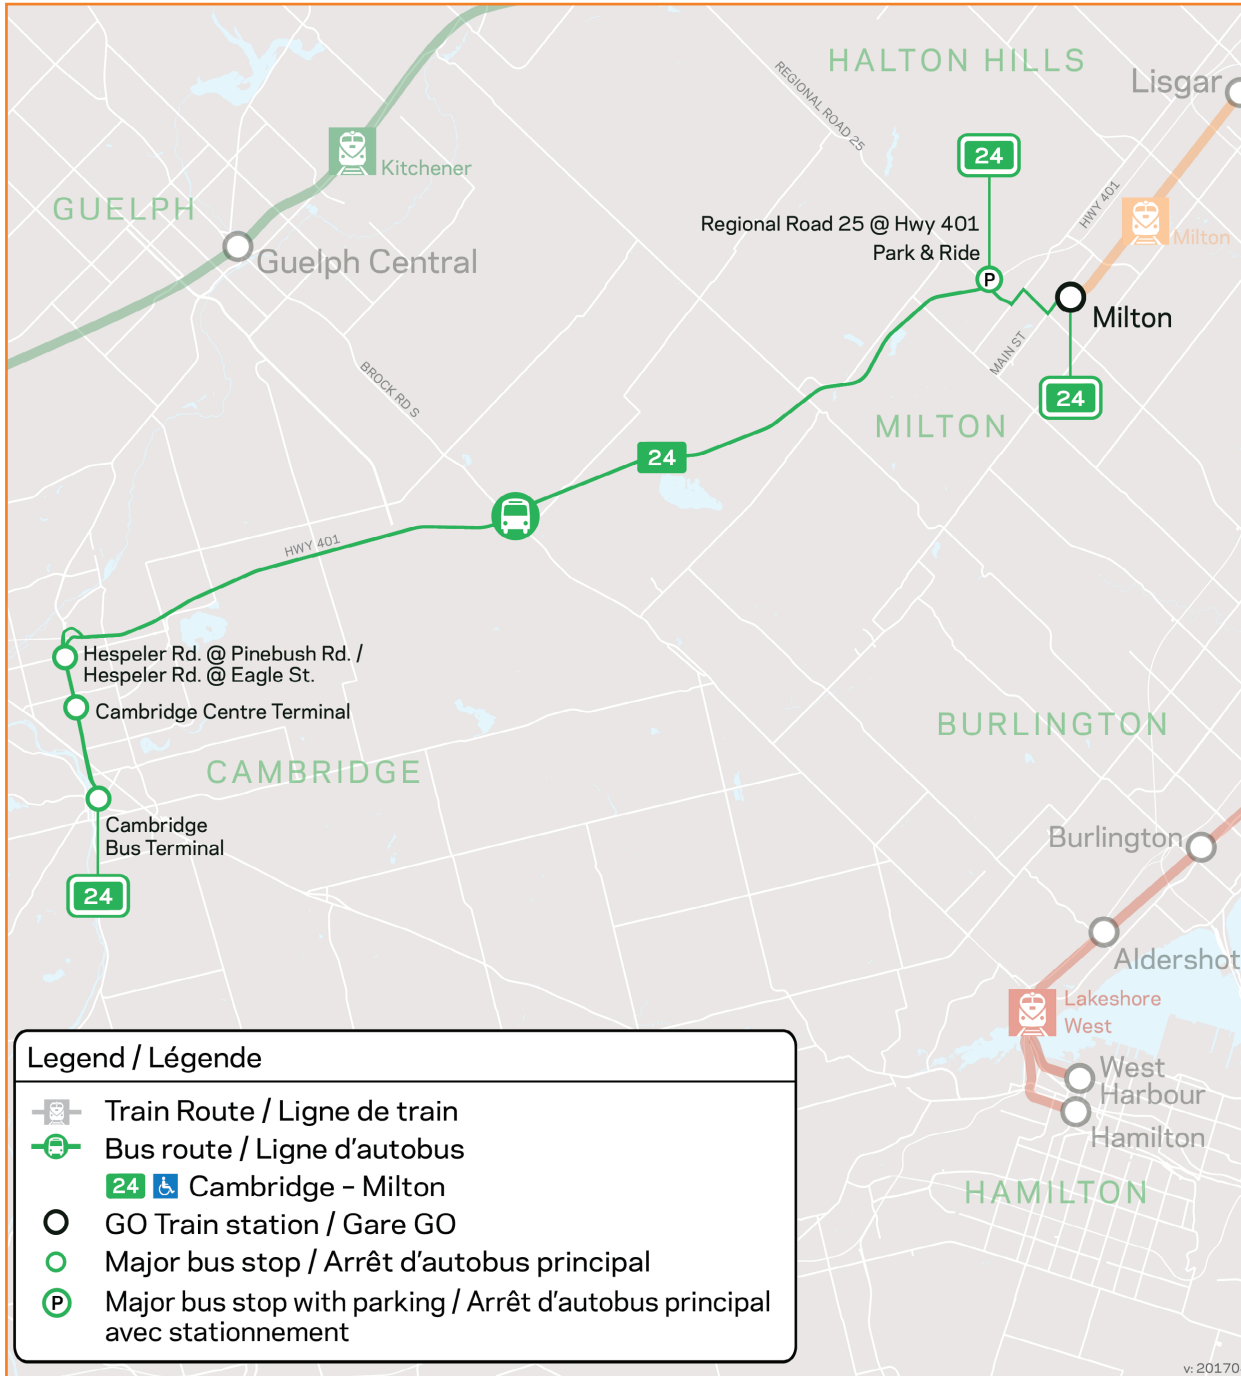

24 Route number
Nombre d'itinéraire

Cambridge/Milton

CONTACT US

1-888-438-6646
416-869-3200
TTY/ATS:
1-800-387-3652

gotransit.com/schedules

@GOtransitBus
@GOtransitMI

See Something?
Say Something.
24/7 Transit Safety Dispatch:
1-877-297-0642

24 MI

- Union Station
- Milton GO
- Regional Road 25 & Hwy.401 Park & Ride
- Hespeler Rd. @ Pinebush Rd./ Hespeler Rd. @ Eagle St.
- Cambridge Centre Terminal
- Cambridge Bus Terminal

Daily / Quotidiennement

Includes GO Bus routes 24 / Inclut les routes 24 d'autobus GO
Includes Milton GO Train
Inclut la train GO Milton

Effective / À partir de:

5 JANUARY
JANVIER **2019**

How to read our schedules

Step 1

Find the station or terminal you are departing from. Stops are listed across the top in the order they are served.