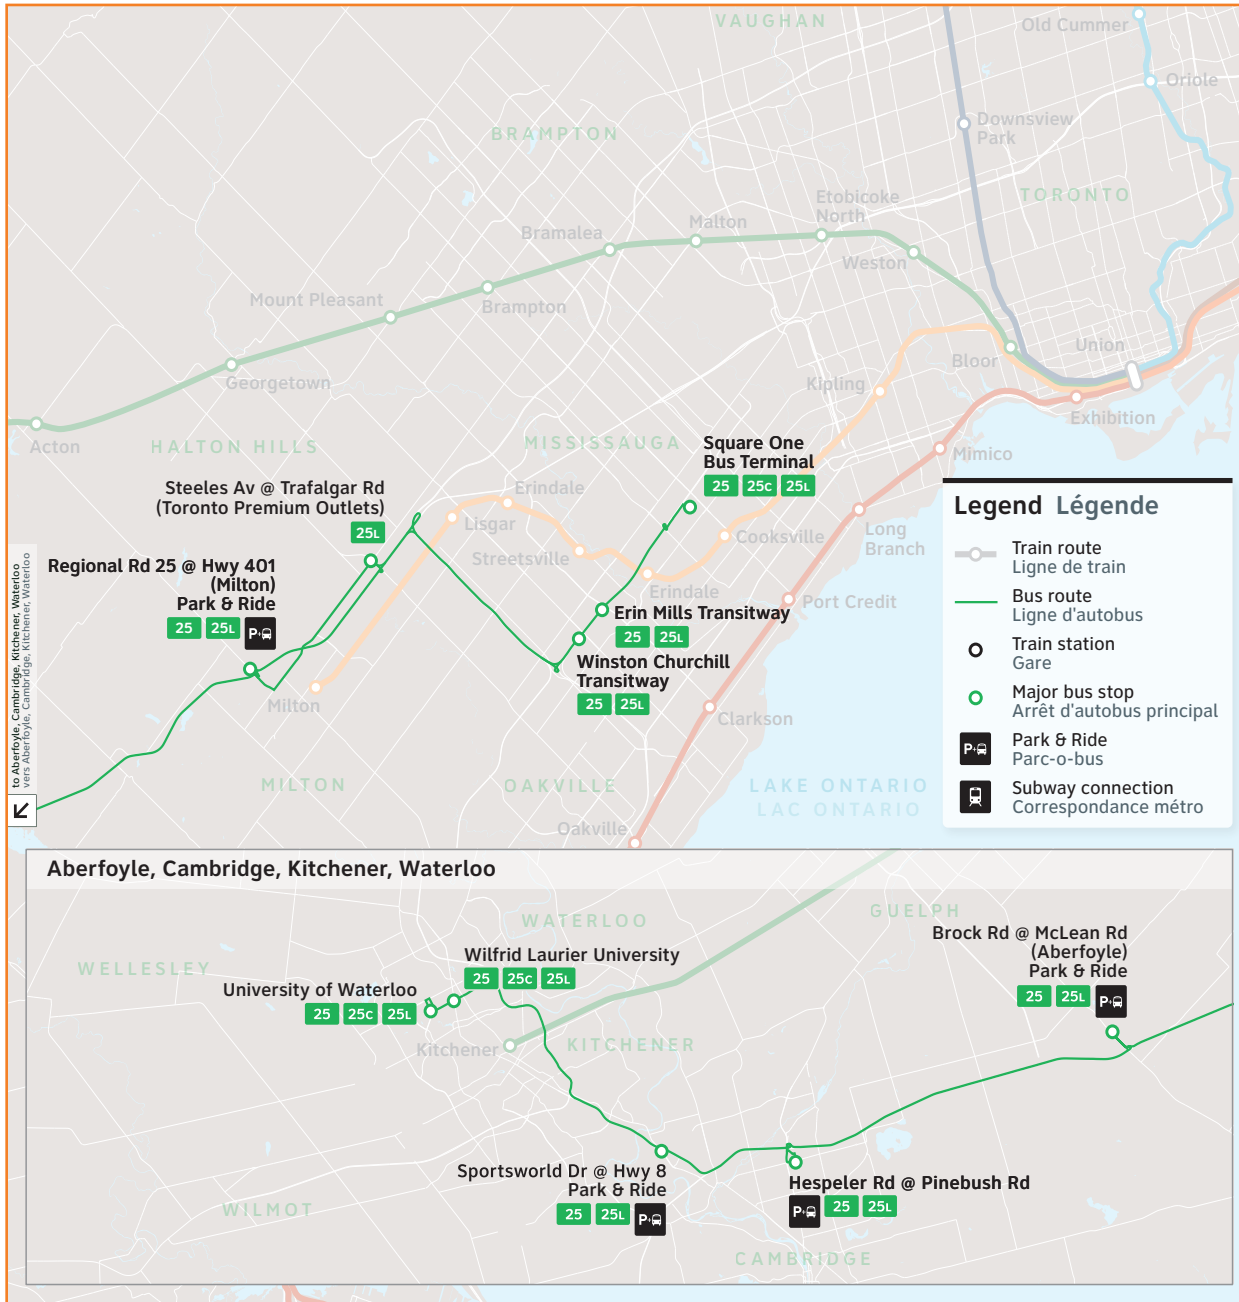

25

Route number
Numéro du trajet

Waterloo/Mississauga

CONTACT US

1-888-438-6646
416-869-3200
TTY: #711 or call
1-800-855-0511

gotransit.com/schedules

@GOtransitBus

See Something?
Say Something.
24/7 Transit Safety Dispatch:
1-877-297-0642

25

- Waterloo
- Kitchener
- Cambridge
- Aberfoyle
- Milton
- Halton Hills
- Mississauga

Daily / Quotidiennement

Includes GO Bus routes 25 / Inclut
les trajets 25 d'autobus GO

Effective / À partir de:

24 JUNE
24 JUIN 2023

How to read our schedules

Step 1

Find the station or terminal you are departing from. Stops are listed across the top in the order they are served.

Step 2

The upper left corner tells you what day the schedule is for and the direction of travel.

Midnight to noon
00 01 - 12 00
Noon to midnight
12 01 - 24 00

Legend

 Bus trips

→ Trip does not serve this location.

 GO Bus service is accessible to passengers using mobility devices at this location.

 Parking available.