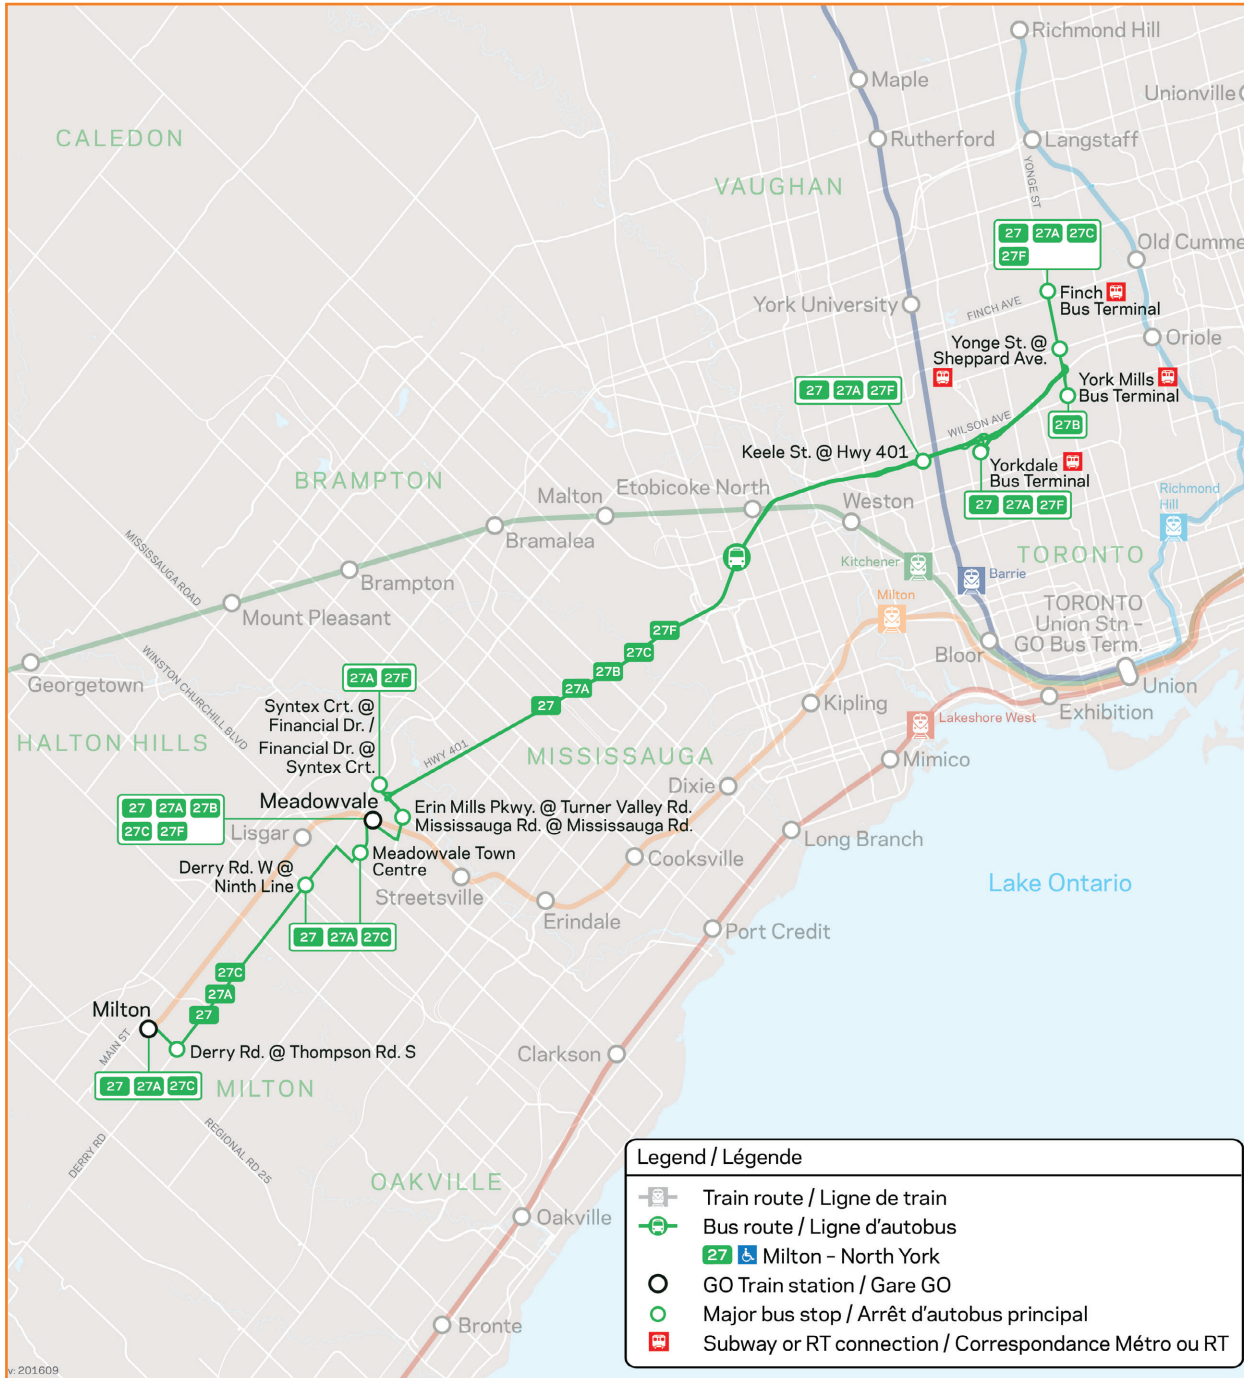

27

Route number
Nombre d'itinéraire

Milton/North York

CONTACT US

1-888-438-6646
416-869-3200
TTY/ATS:
1-800-387-3652

gotransit.com/schedules

@GOtransitBus

See Something?
Say Something.
24/7 Transit Safety Dispatch:
1-877-297-0642

prestocard.ca

Sign-up for email or
text alerts/ Inscrivez-
vous pour recevoir des
alertes par courriel ou
message texte.
gotransit.com/OnTheGO

Milton/ North York

GO Bus Schedule/
Horaire des autobus GO

- Finch Bus Terminal
- York Mills Bus Terminal
- Yorkdale Bus Terminal
- Keele @ Hwy.401
- Meadowvale Business Park
- Erin Mills Pkwy/ Miss. Rd.
- Meadowvale GO
- Meadowvale Town Centre
- Derry @ 9th Line
- Derry @ Thompson
- Milton GO

27

Daily / Quotidiennement

Includes GO Bus routes 27 / Inclut les routes 27 d'autobus GO

Effective / À partir de:

5 JANUARY 2019
JANVIER