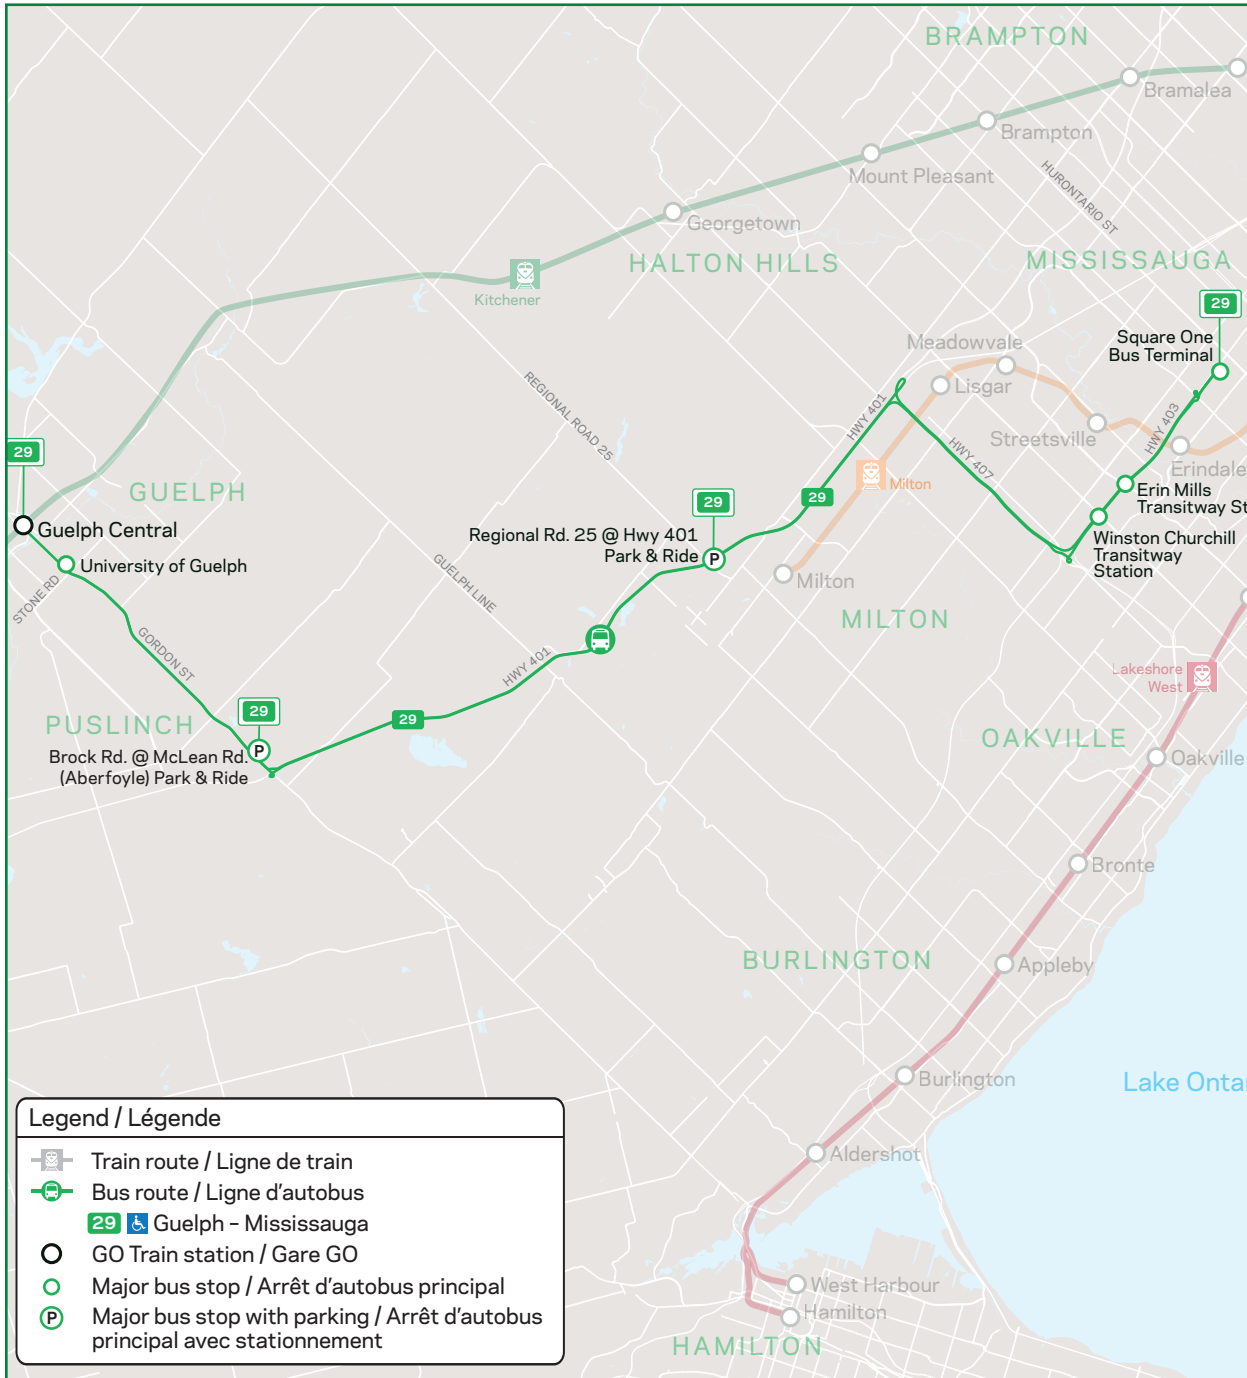

29

Route number
Nombre d'itinéraire

Guelph/Mississauga

Legend / Légende

- Train route / Ligne de train
- Bus route / Ligne d'autobus
- 29 Guelph - Mississauga
- GO Train station / Gare GO
- Major bus stop / Arrêt d'autobus principal
- Major bus stop with parking / Arrêt d'autobus principal avec stationnement

Guelph/ Mississauga

GO Bus Schedule/
Horaire des autobus GO

29

- Square One GO
- Erin Mills
Transitway Station
- Winston Churchill
Transitway Station
- Regional Rd.25 @
Hwy.401 Park & Ride
- Meadowvale
Aberfoyle Park & Ride
- University of
Guelph
- Guelph Central

Daily / Quotidiennement

Includes GO Bus routes 29 / Inclut
les routes 29 d'autobus GO

Effective / À partir de:

5 JANUARY
JANVIER **2019**

How to read our schedules

Step 1

Find the station or terminal you are departing from. Stops are listed across the top in the order they are served.