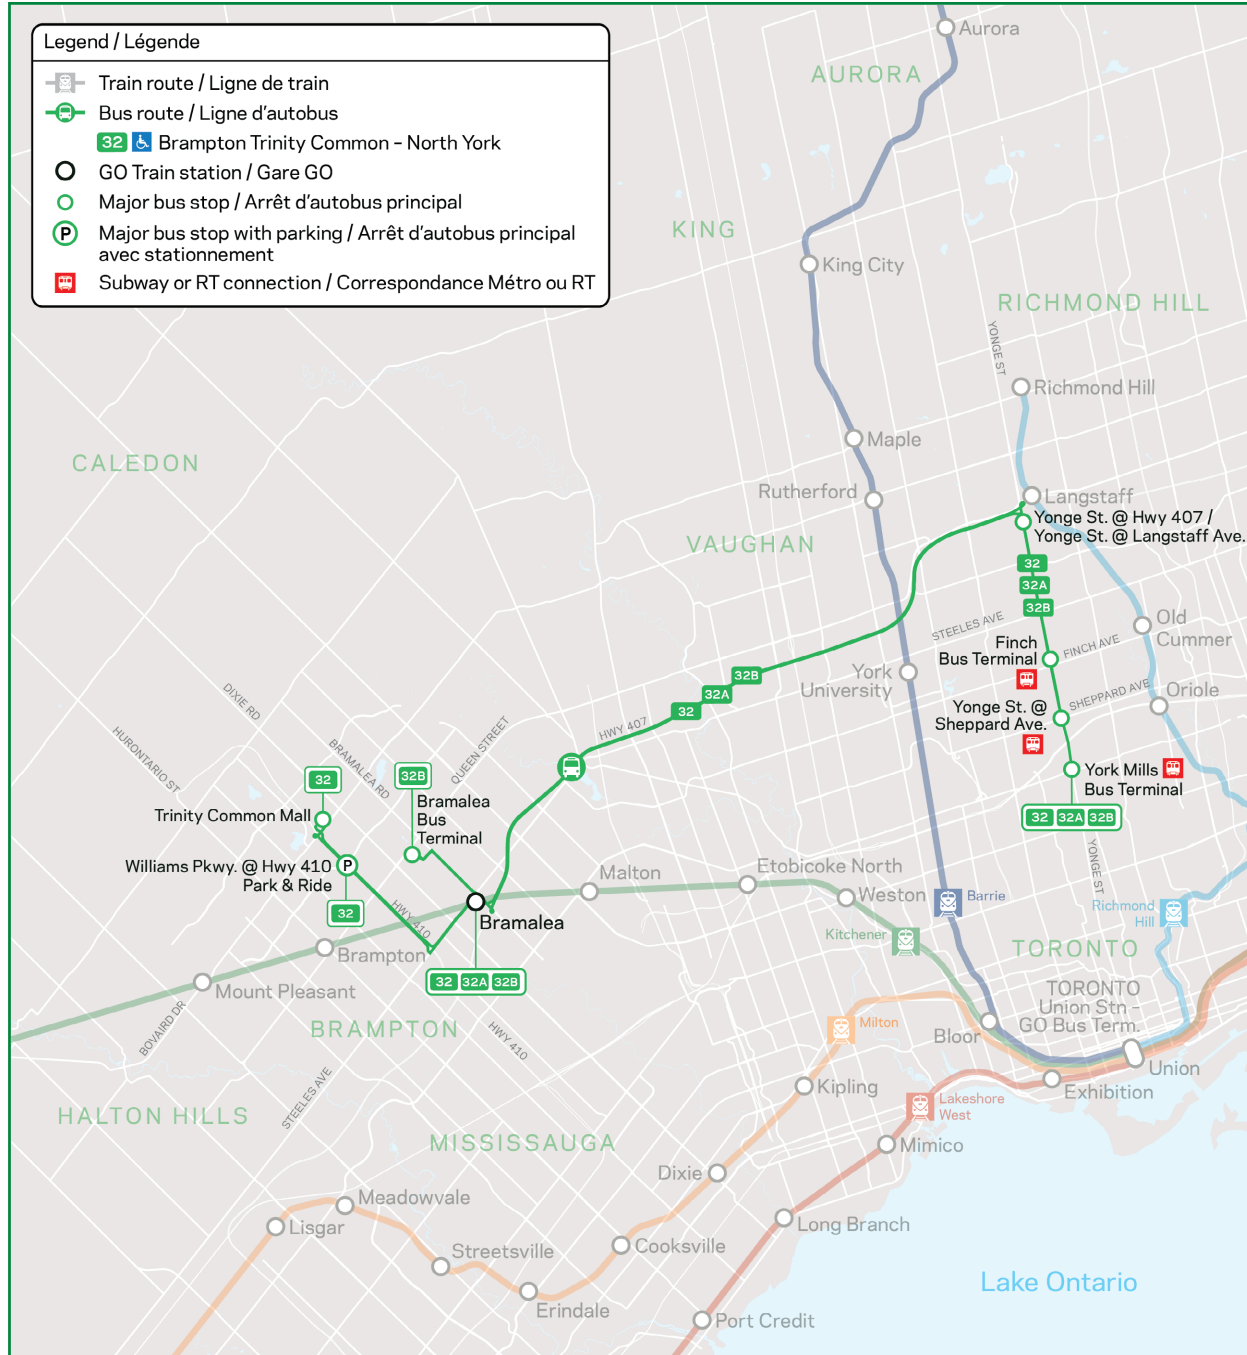

32

Route number
Nombre d'itinéraire

Brampton Trinity Common/ North York

CONTACT US

1-888-438-6646
416-869-3200
TTY/ATS:
1-800-387-3652

gotransit.com/schedules

@GOtransitBus

See Something?
Say Something.
24/7 Transit Safety Dispatch:
1-877-297-0642

prestocard.ca

Sign-up for email or
text alerts/ Inscrivez-
vous pour recevoir des
alertes par courriel ou
message texte.
gotransit.com/OnTheGO

Brampton Trinity Common/North York

GO Bus Schedule/
Horaire des autobus GO

32

- York Mills
- Yonge & Sheppard
- Finch GO
- Langstaff & Yonge
- Bramalea GO
- Trinity Common Mall

Bramalea
Transit
Terminal

Williams Pkwy.
@ Hwy.401
Park & Ride

Daily / Quotidiennement
Includes GO Bus routes 32 / Inclut
les routes 32 d'autobus GO
Includes Georgetown GO Train
Inclut la GO train Georgetown

Effective / À partir de:
5 JANUARY 2019
JANVIER