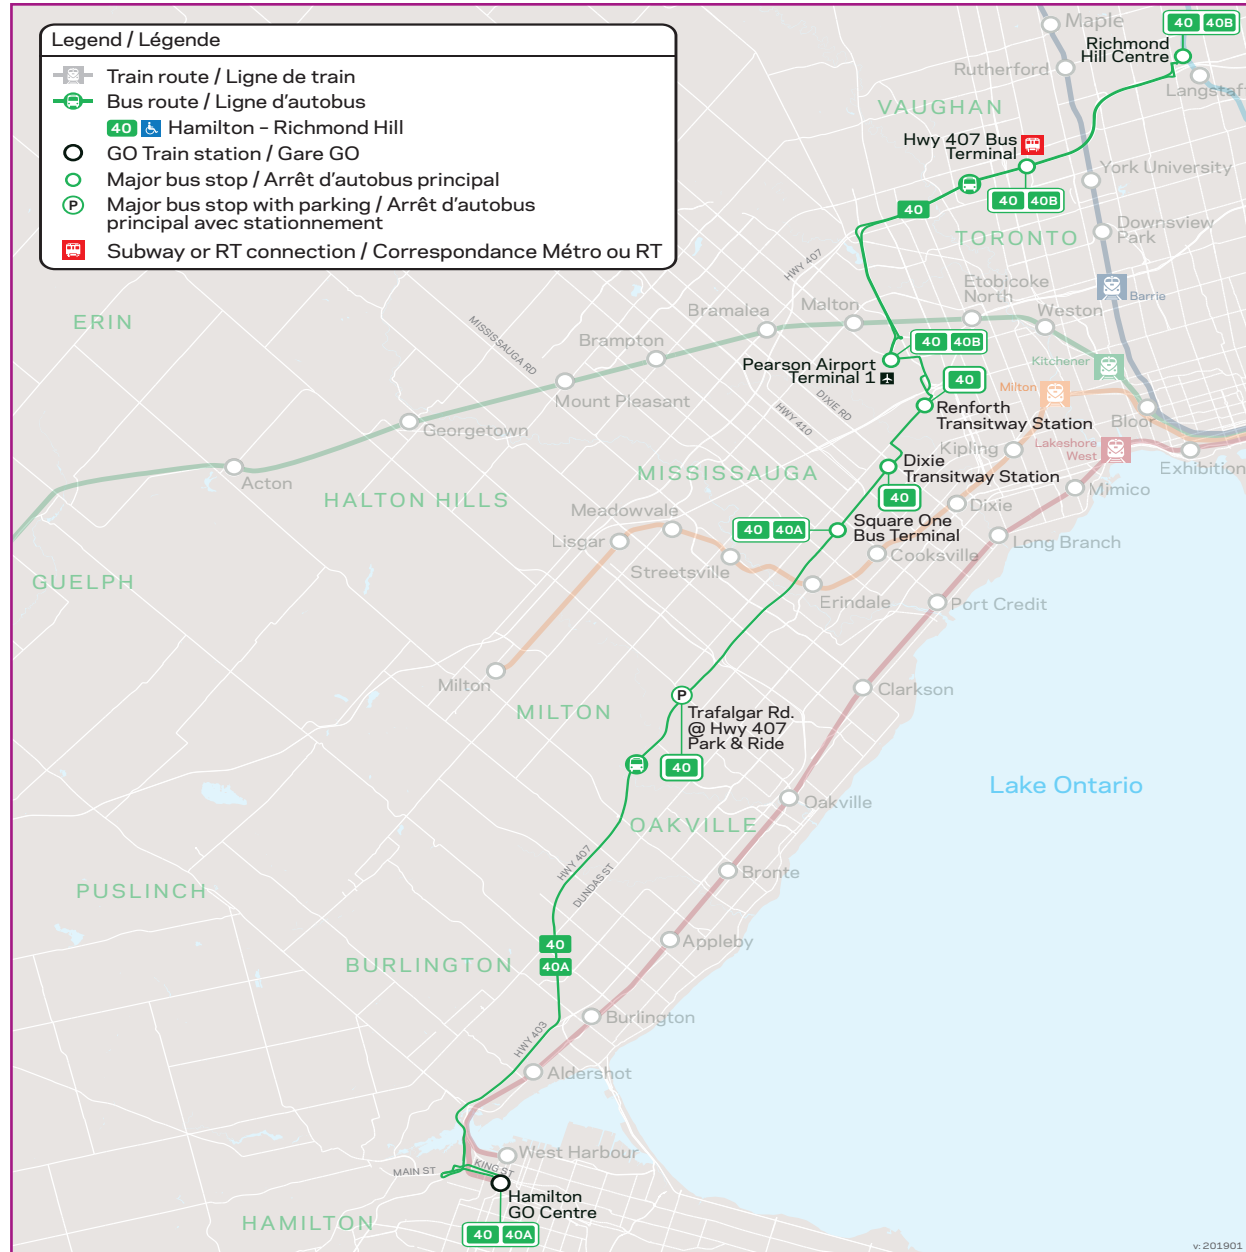

# 40

Route number  
Nombre d'itinéraire

## Hamilton/Richmond Hill

# Hamilton/ Richmond Hill

GO Bus Schedule/  
Horaire des autobus GO

40

- Richmond Hill Centre
- Hwy. 407 Bus Terminal
- Pearson Airport Terminal 1
- Renforth Transitway Station
- Dixie Transitway Station
- Square One
- Trafalgar Rd. @ Hwy.407
- Hamilton GO Centre