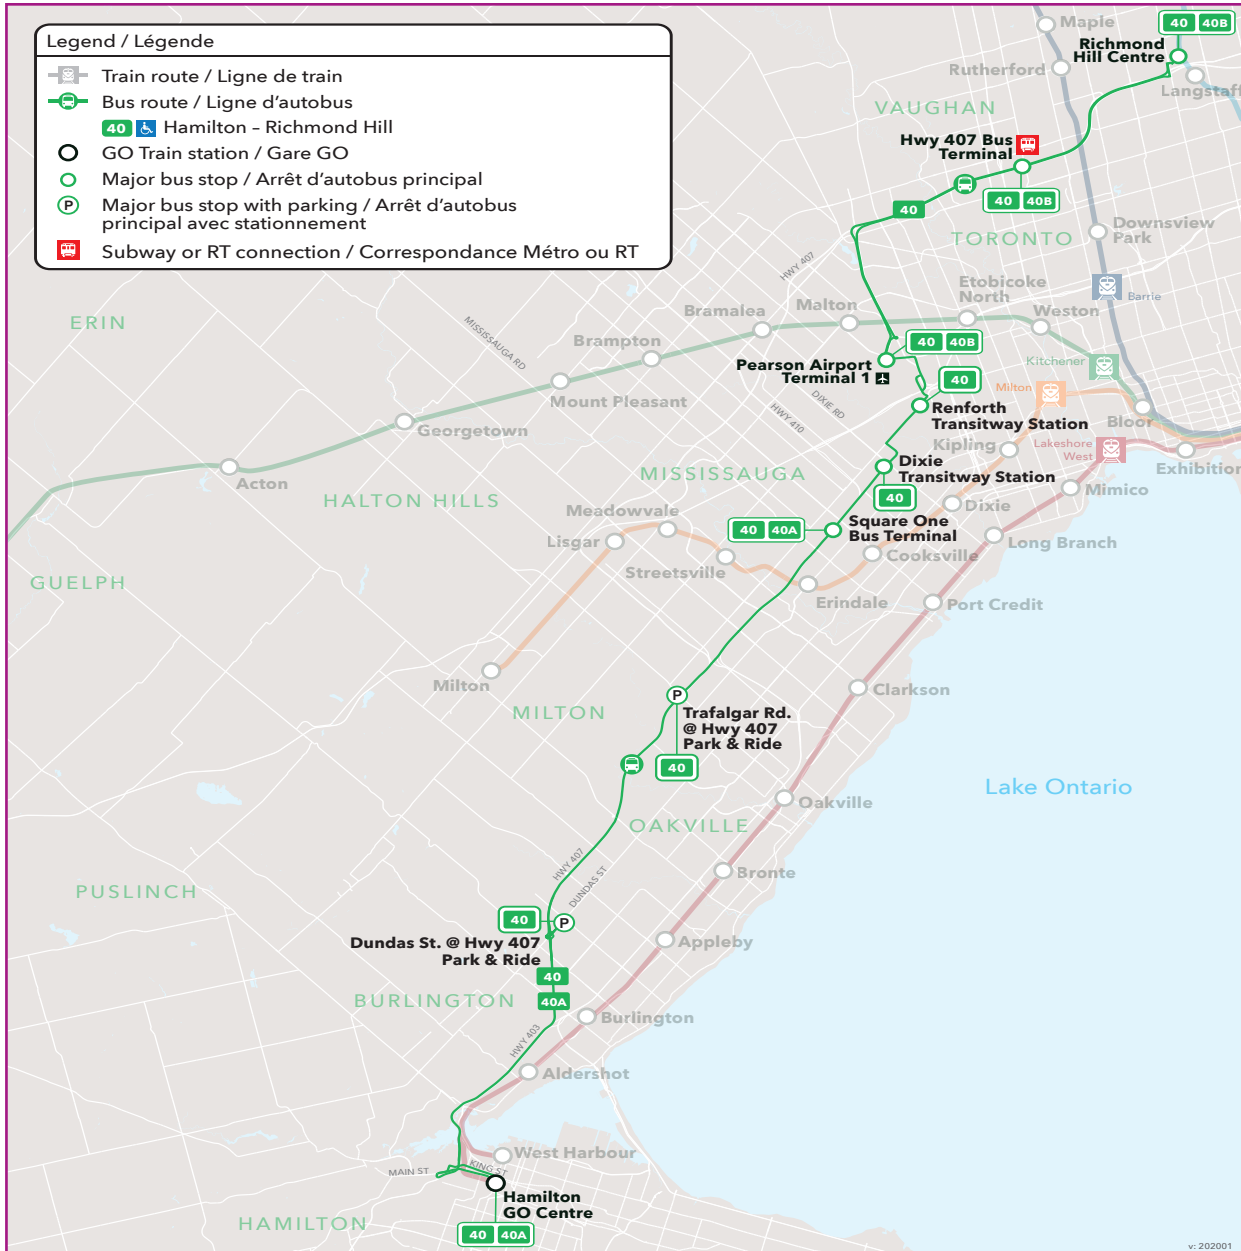

40

Route number
Nombre d'itinéraire

Hamilton/Richmond Hill

CONTACT US

1-888-438-6646
416-869-3200
TTY: #711 or call
1-800-855-0511

gotransit.com/schedules

@GOtransitBus

See Something?
Say Something.
24/7 Transit Safety Dispatch:
1-877-297-0642

- Richmond Hill Centre
- Hwy. 407 Bus Terminal
- Pearson Airport Terminal 1
- Renforth Transitway Station
- Dixie Transitway Station
- Square One
- Trafalgar Rd. @ Hwy.407
- Dundas St. @ Hwy. 407
- Hamilton GO Centre

40

Daily / Quotidiennement
Includes GO Bus routes 40 / Inclut les routes 40 d'autobus GO

Effective / À partir de:
24 JUNE 2023
24 JUIN

How to read our schedules

Step 1

Find the station or terminal you are departing from. Stops are listed across the top in the order they are served.

Schedule times shown in 24-hour clock

Midnight to noon
00 01 - 12 00
Noon to midnight
12 01 - 24 00

Legend

 Bus trips

→ Trip does not serve this location.

GO Bus service is accessible to passengers using mobility devices at this location.