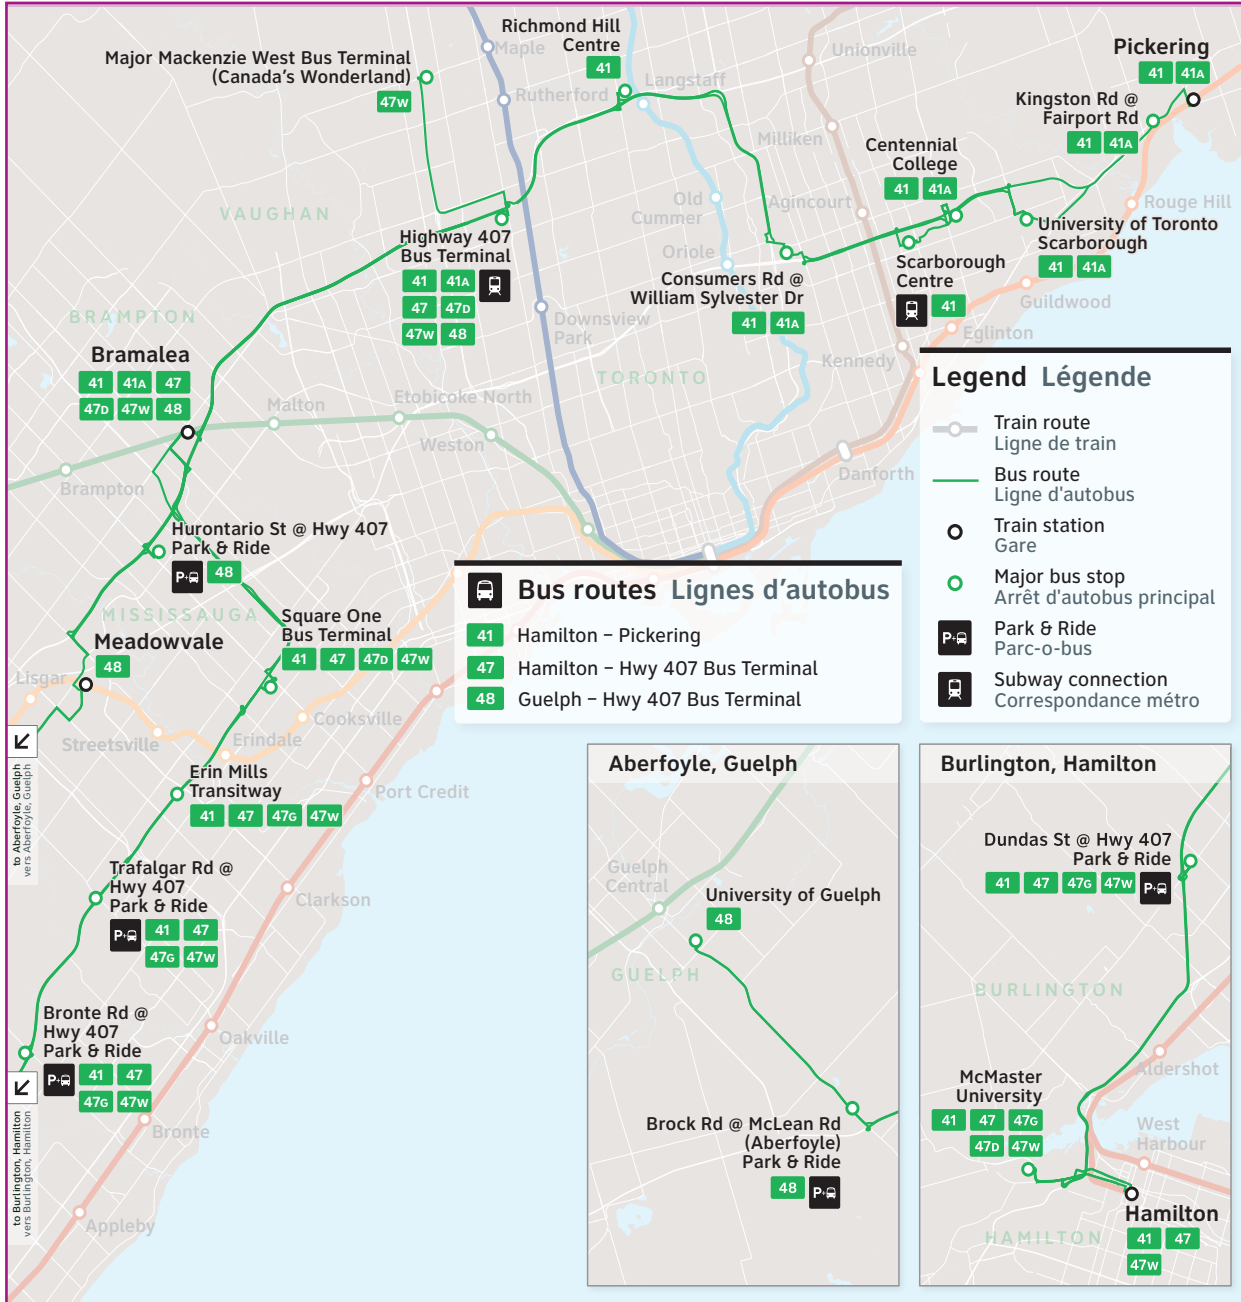

41-47-48

Route number
Numéro du trajet

Hamilton/Pickering

CONTACT US

1-888-438-6646
416-869-3200
TTY: #711 or call
1-800-855-0511

gotransit.com/schedules

@GOtransitBus

See Something?
Say Something.
24/7 Transit Safety Dispatch:
1-877-297-0642

- Hamilton
- Burlington
- Oakville
- Mississauga
- Brampton
- Vaughan
- Richmond Hill
- Scarborough
- Pickering

Daily / Quotidiennement

Includes GO Bus routes 41, 45, 47,
48 / Inclut les trajets 41, 45, 47, 48
d'autobus GO

Effective / À partir de:

24 JUNE 2023
24 JUIN 2023

How to read our schedules

Step 1

Find the station or terminal you are departing from. Stops are listed across the top in the order they are served.

Step 2

3

Notes

Pour consulter les horaires les plus récents et les mises à jour, veuillez visiter gotransit.com/schedules.

Monday to Friday (except holidays)
Du lundi au vendredi (sauf les jours fériés)

WESTBOUND / EN DIRECTION OUEST