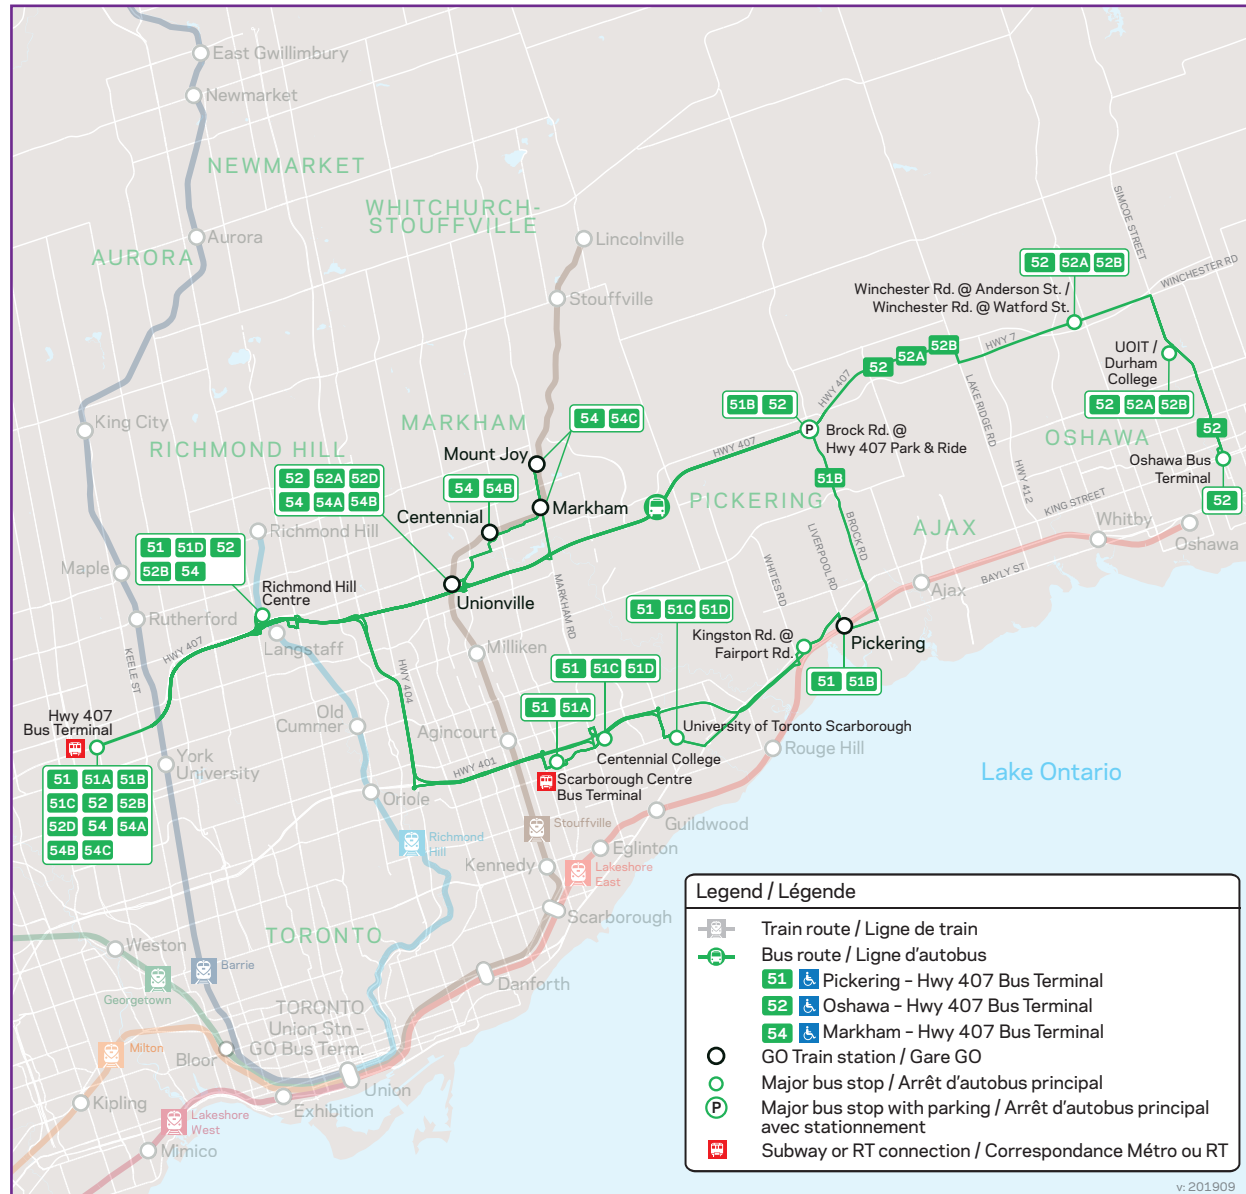

51-52-54

Route number
Nombre d'itinéraire

407 East

CONTACT US

1-888-438-6646
416-869-3200
TTY/ATS:
1-800-387-3652

gotransit.com/schedules

@GOtransitBus

See Something?
Say Something.
24/7 Transit Safety Dispatch:
1-877-297-0642

prestocard.ca

Sign-up for email or
text alerts/ Inscrivez-
vous pour recevoir des
alertes par courriel ou
message texte.
gotransit.com/OnTheGO

407 East

GO Bus Schedule/
Horaire des autobus GO

51 52 54

- North York
- Richmond Hill
- Markham
- Scarborough
- Pickering GO
- Whitby
- Oshawa GO

Daily / Quotidiennement
Includes GO Bus routes 51, 52,
54 / Inclut les routes 51, 52, 54
d'autobus GO

Effective / À partir de:

5 JANUARY
JANVIER 2019

How to read our schedules

Step 1

Find the station or terminal you are departing from. Stops are listed across the top in the order they are served.