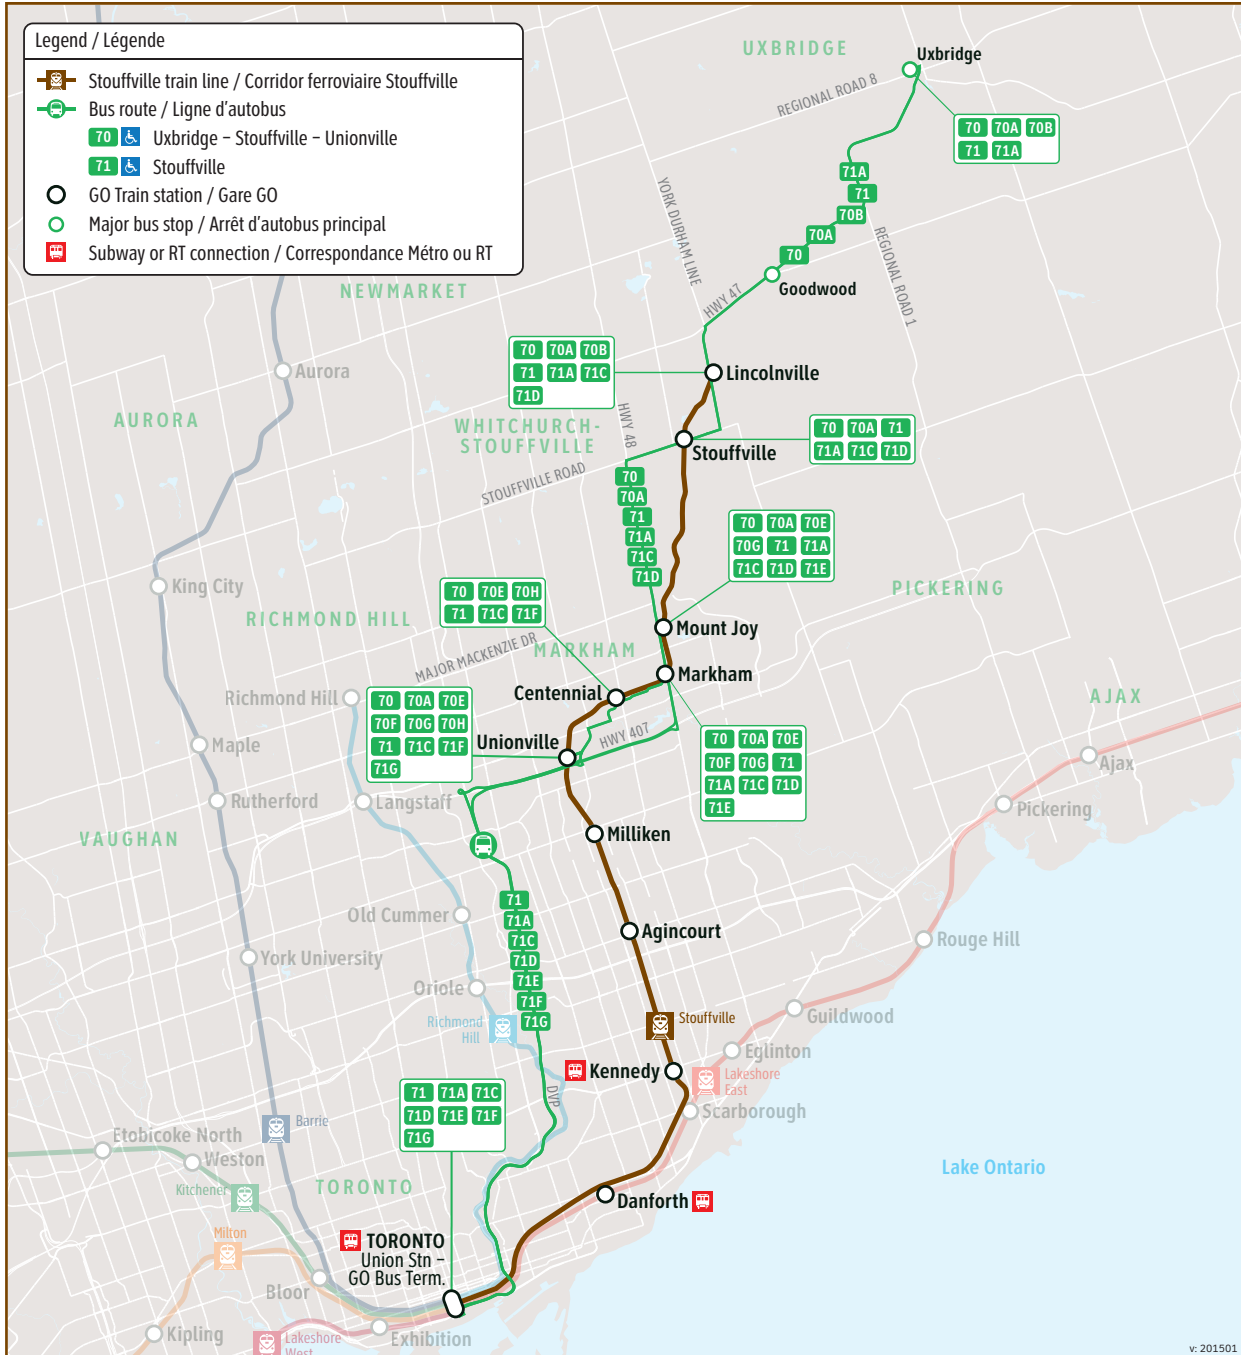

70-71

Route number
Nombre d'itinéraire

Stouffville

CONTACT US

1-888-438-6646
416-869-3200
TTY/ATS:
1-800-387-3652

gotransit.com/schedules

@GOtransitST

See Something?
Say Something.
24/7 Transit Safety Dispatch:
1-877-297-0642

ST 70 71

- Uxbridge
- Goodwood
- Lincolnville GO
- Stouffville GO
- Mount Joy GO
- Markham GO
- Centennial GO
- Unionville GO
- Milliken GO
- Agincourt GO
- Kennedy GO
- Danforth GO
- Union Station

Daily / Quotidiennement
Includes GO Bus routes 70 and 71/
Inclut les routes 70 et 71 d'autobus GO

Effective / À partir de:
5 JANUARY 2019

How to read our schedules

Step 1

Find the station or terminal you are departing from. Stops are listed across the top in the order they are served.

Step 2

The upper left corner tells you what day the schedule is for and the direction of travel.