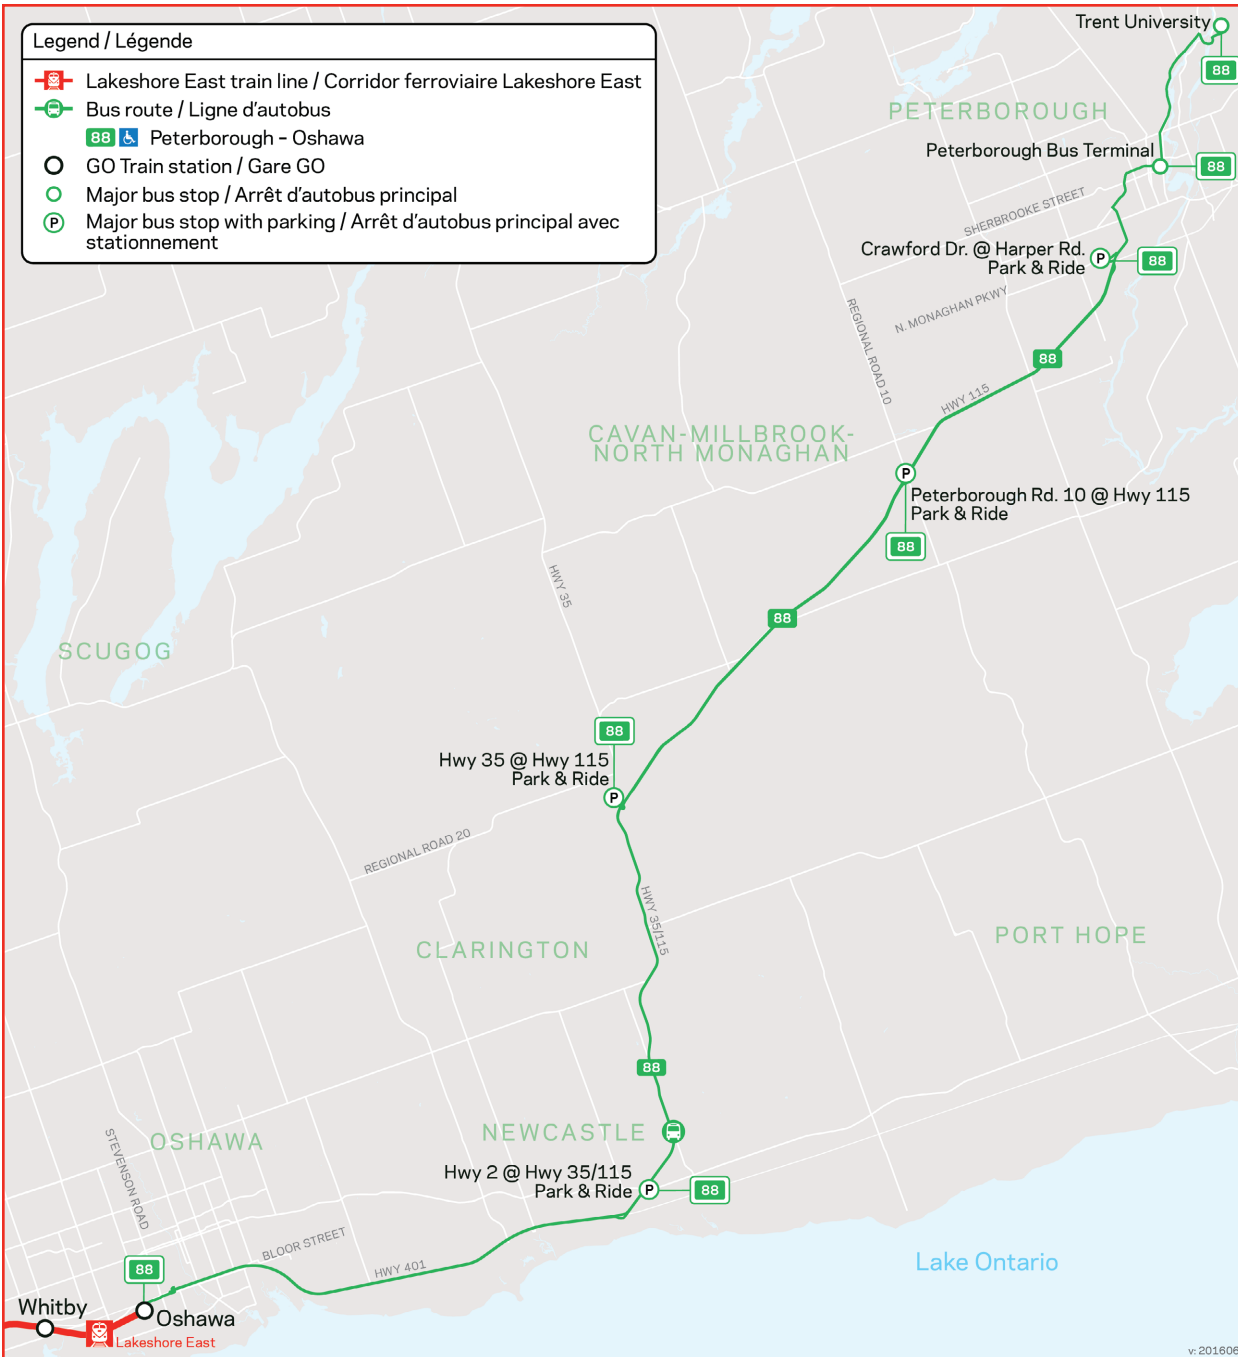

88 Route number
Nombre d'itinéraire

Peterborough/Oshawa

CONTACT US

- 1-888-438-6646
416-869-3200
TTY/ATS:
1-800-387-3652
- gotransit.com/schedules
- @GOtransitBus
- See Something?
Say Something.
24/7 Transit Safety Dispatch:
1-877-297-0642
- prestocard.ca
- Sign-up for email or text alerts/ Inscrivez-vous pour recevoir des alertes par courriel ou message texte.
gotransit.com/OnTheGO

Peterborough/ Oshawa

GO Bus Schedule/
Horaire des autobus GO

- Trent University
- Peterborough Bus Terminal
- Crawford Rd. @ Harper Rd.
- Peterborough Rd. 10 @ Hwy.115 Park & Ride
- Hwy.35 @ Hwy.115 Park & Ride
- Hwy.2 @ Hwy.35/115 Park & Ride
- Oshawa GO
- Union Station

Daily / Quotidiennement
Includes GO Bus routes 88/ Inclut les routes 88 d'autobus GO
Includes Lakeshore East GO Train
Inclut la train GO Lakeshore East

Effective / À partir de:
5 JANUARY
JANVIER **2019**

How to read our schedules

Step 1

Find the station or terminal you are departing from. Stops are listed across the top in the order they are served.

Step 2

The upper left corner tells you what day the schedule is for and the direction of travel.