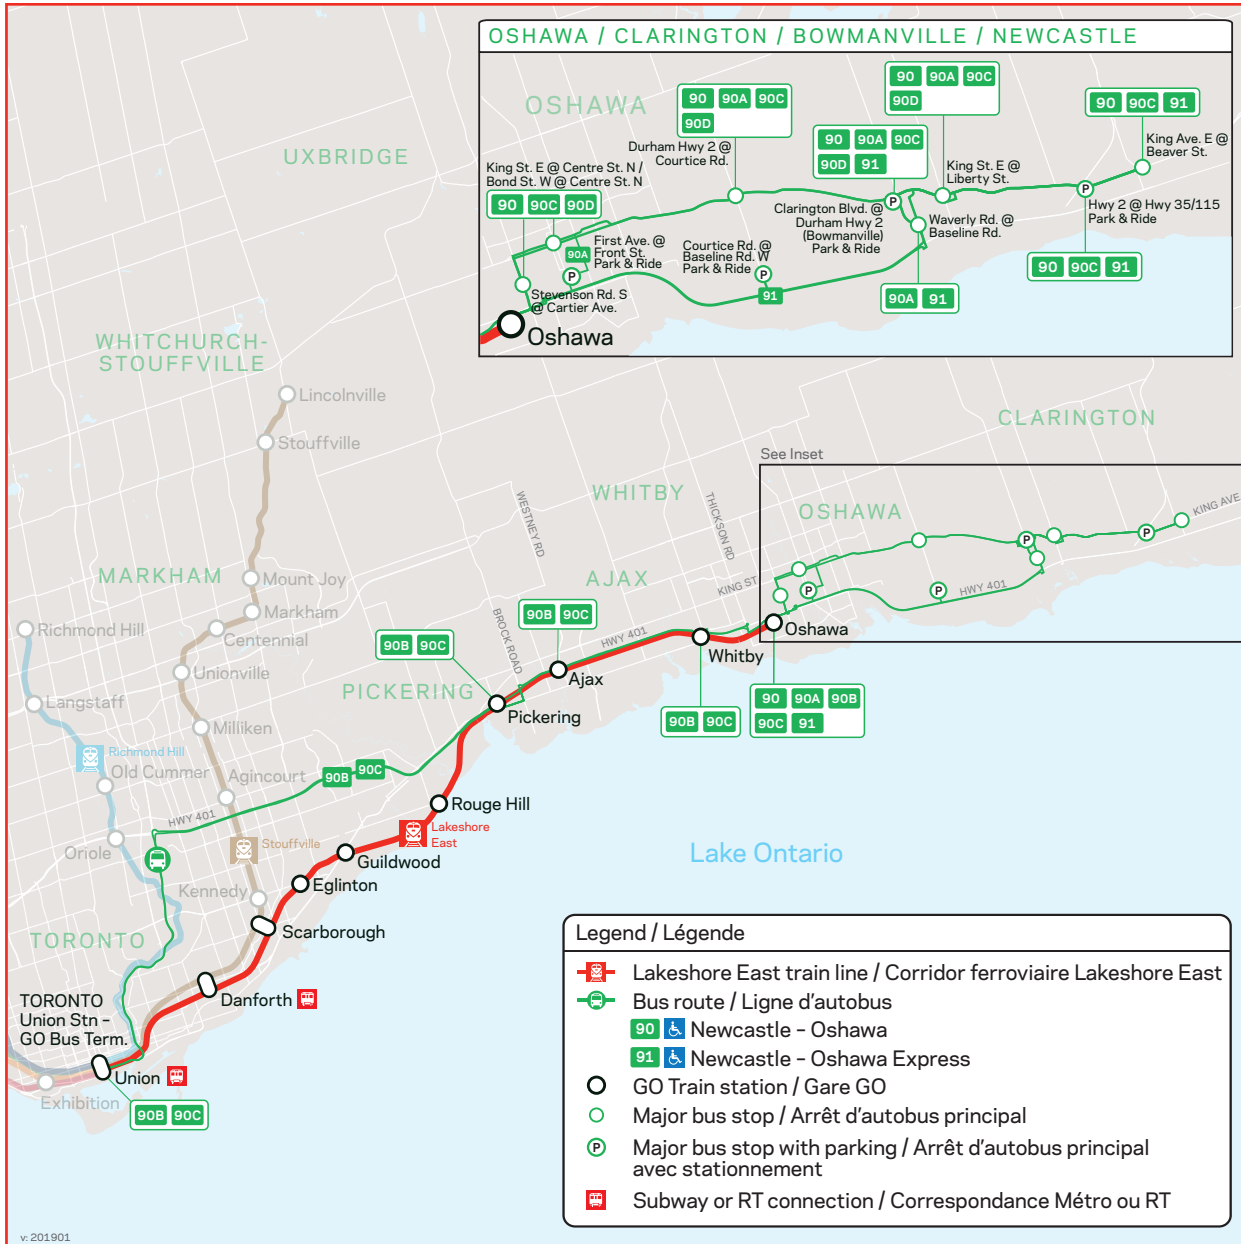

90 - 91

Route numbers
Nombres d'itinéraire

Lakeshore East

CONTACT US

1-888-438-6646
416-869-3200
TTY/ATS:
1-800-387-3652

gotransit.com/schedules

@GOtransitLE

See Something?
Say Something.
24/7 Transit Safety Dispatch:
1-877-297-0642

prestocard.ca

Sign-up for email or
text alerts/ Inscrivez-
vous pour recevoir des
alertes par courriel ou
message texte.
gotransit.com/OnTheGO

Lakeshore East

GO Train and Bus Schedule/
Horaire des trains et des autobus GO

LE 90 91

- Newcastle
- Bowmanville
- Courtice
- Oshawa
- Whitby
- Ajax
- Pickering
- Scarborough
- Toronto

Daily / Quotidiennement

Includes GO Bus routes 90 and
91 / Inclut les routes 90 et 91
d'autobus GO

 Parking available.

For the latest schedule information and updates, please visit gotransit.com/schedules.

2

Notes

D Stops to let off passengers on request only.

Fri Trip operates on Fridays only. If Friday is a holiday, the trip operates on the Thursday before the holiday.