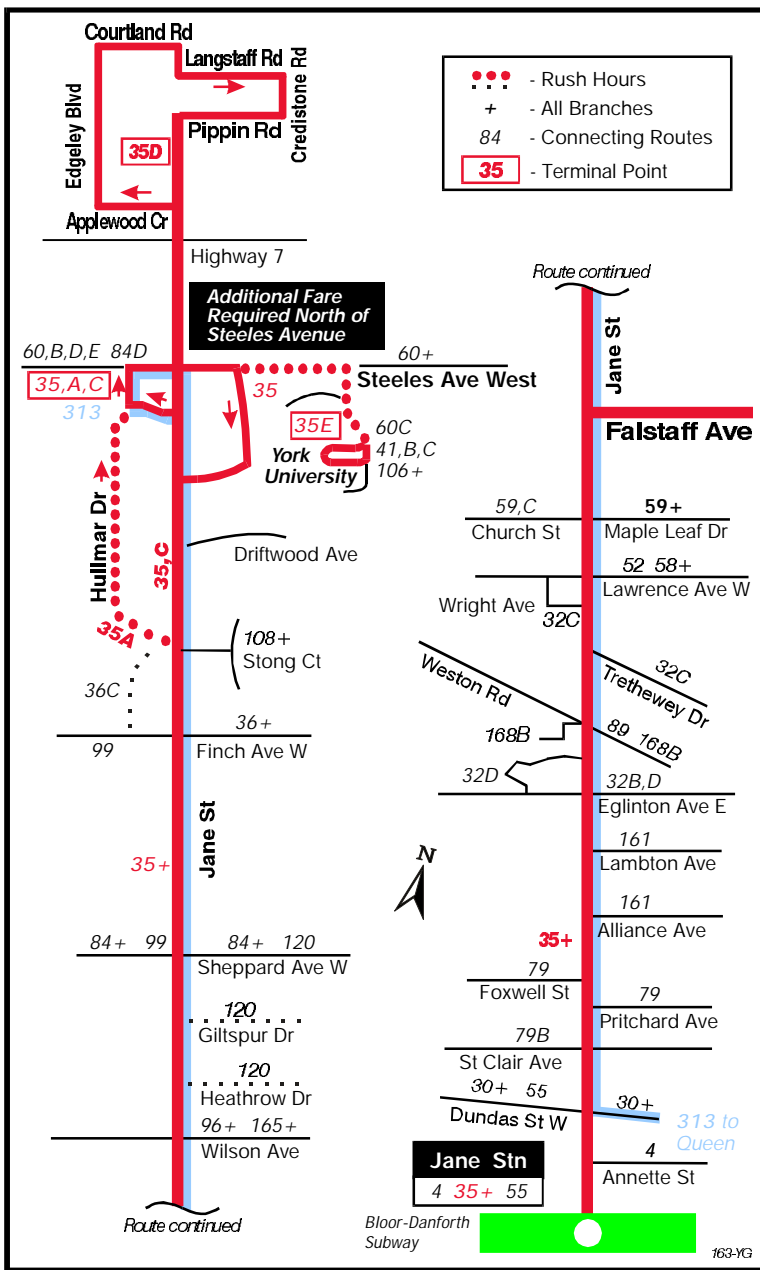

163 Rustic Rd

Effective September 3, 2000

Route eliminated

The last day of service for the 163 Rustic Road route will be Friday, September 1, 2000.

To partially replace the service, two trips will be operated on the 35 Jane route in the afternoon from Monday to Friday from Nelson A. Boylen C.I.

← See the 35 Jane route map

Both buses will depart at 3:20 p.m.

One bus will operate north to Steeles Ave on the 35C branch.

The other bus will operate south to Jane station on the 35 branch.

- This map available at:
- Internet: www.ttc.ca, click Service, select your route.
 - Faxback: Call 416-393-4636, Press 1, enter your route number.
 - Infopost: At major bus & streetcar stops and transfer points.

How to TTC to where you're going?
Call 416-393-4636. Operator assistance (8:00 a.m. - 5:00 p.m.); recorded and fax information 24 hours, seven days a week.

Request Stop Program
Allows women travelling alone on buses between 9:00 p.m. - 5:00 a.m. to ask the driver to let them get off the bus at locations between the regular TTC stops.

TTC's Blue Night Network
Service is provided from approximately 1:30 a.m. to 5:00 a.m. on a basic network of routes throughout Toronto, at stops with reflective blue bands. Service is provided every 30 minutes or better.