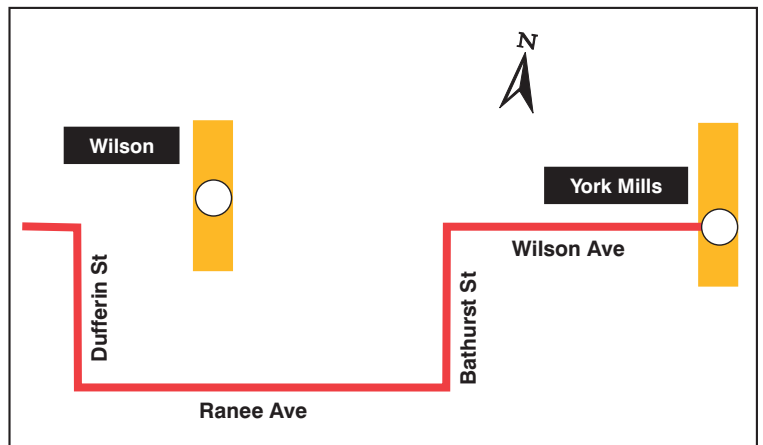

Route on Diversion

96 Wilson

Connecting GTA Transit Service

- GO Transit
- Brampton Transit
- Mississauga Transit

Temporary Route Diversion During Concert Wednesday, July 30, 2003

On Wednesday, July 30, during the concert at Downsview Park, it will be necessary to divert buses, due to the large volume of people in the area, around Wilson Station. **Before 9:00 p.m.**, buses will follow the regular routing east on Wilson Avenue and enter and leave Wilson Station bus platform, both ways via Wilson Heights and Station Service Road, as shown below. Westbound buses will divert via Billy Bishop and Dufferin.

After 9:00 p.m., buses will divert, both ways, via Dufferin, Raneer and Bathurst, as shown below. Buses will not serve Wilson Station.

Need TTC Maps & Information?

toronto.com
ALL YOU NEED TO KNOW ABOUT T.O.