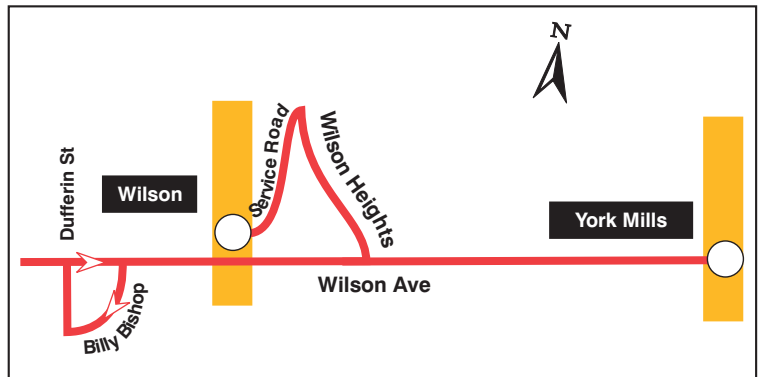

Route on Diversion

96 Wilson

Connecting GTA Transit Service

- GO Transit
- Brampton Transit
- Mississauga Transit

Temporary Route Diversion During Concert Wednesday, July 30, 2003

On Wednesday, July 30, during the concert at Downsview Park, it will be necessary to divert buses, due to the large volume of people in the area, around Wilson Station. **Before 9:00 p.m.**, buses will follow the regular routing east on Wilson Avenue and enter and leave Wilson Station bus platform, both ways via Wilson Heights and Station Service Road, as shown below. Westbound buses will divert via Billy Bishop and Dufferin.

After 9:00 p.m., buses will divert, both ways, via Dufferin, Raneer and Bathurst, as shown below. Buses will not serve Wilson Station.

Need TTC Maps & Information?

toronto.com
ALL YOU NEED TO KNOW ABOUT T.O.