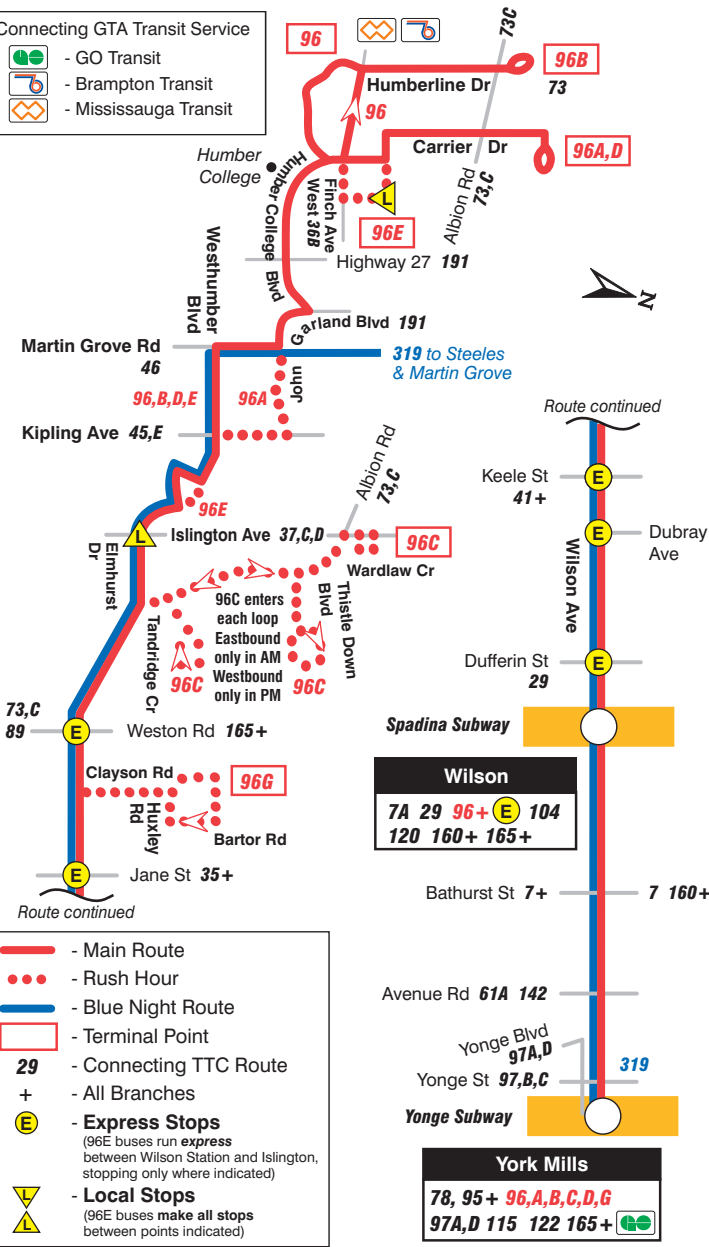

Route on Diversion

96 Wilson

Connecting GTA Transit Service

- GO Transit
- Brampton Transit
- Mississauga Transit

Temporary Route Diversion During Concert Wednesday, July 30, 2003

On Wednesday, July 30, during the concert at Downsview Park, it will be necessary to divert buses, due to the large volume of people in the area, around Wilson Station. **Before 9:00 p.m.**, buses will follow the regular routing east on Wilson Avenue and enter and leave Wilson Station bus platform, both ways via Wilson Heights and Station Service Road, as shown below. Westbound buses will divert via Billy Bishop and Dufferin.

After 9:00 p.m., buses will divert, both ways, via Dufferin, Raneer and Bathurst, as shown below. Buses will not serve Wilson Station.

Need TTC Maps & Information?

toronto.com
ALL YOU NEED TO KNOW ABOUT T.O.