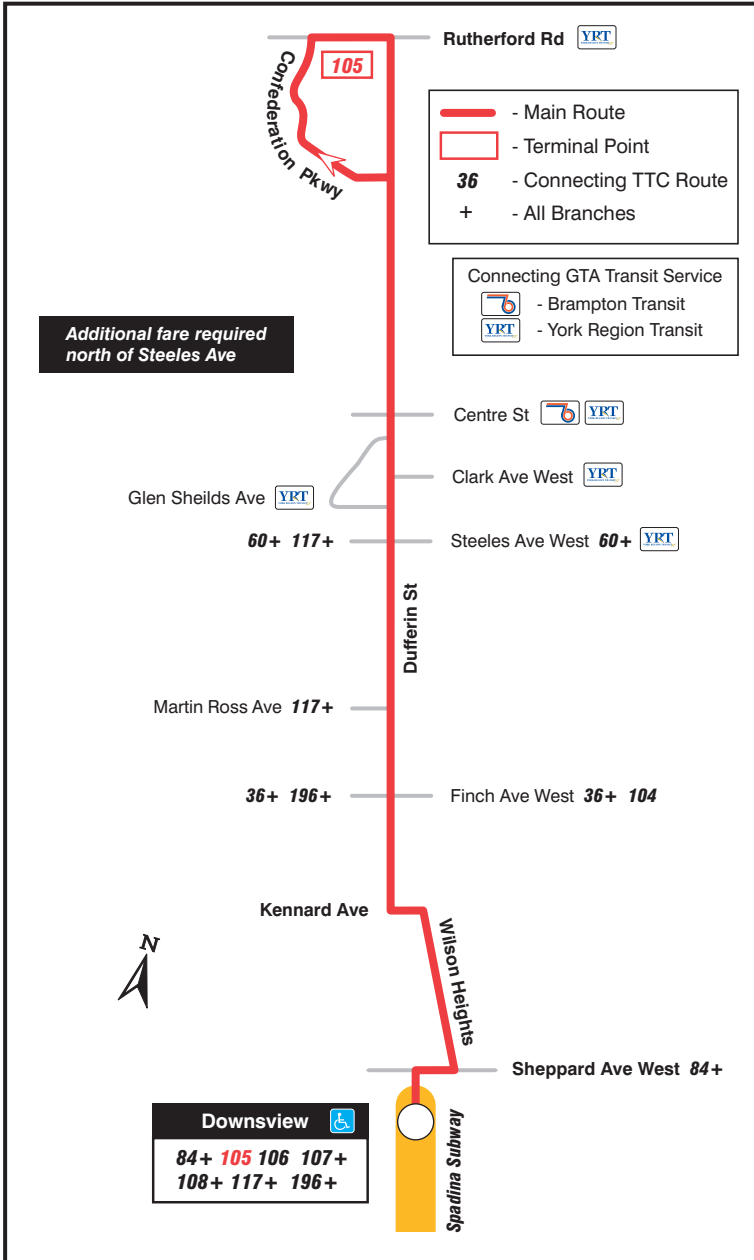

Route on Diversion

105 Dufferin North

Temporary Route Diversion During Concert Wednesday, July 30, 2003

On Wednesday, July 30, during the concert at Downsview Park, it will be necessary to divert buses, due to the large volume of people in the area, away from Downsview Station. **After 8:00 p.m.**, buses will follow the regular routing from Dufferin & Rutherford to Dufferin & Finch, then divert, both ways via Finch Avenue to Finch Station, as shown below. Buses will not serve Downsview Station.

105-CE

Need TTC Maps & Information?

toronto.com
ALL YOU NEED TO KNOW ABOUT T.O.

ttc.ca
416-393-INFO