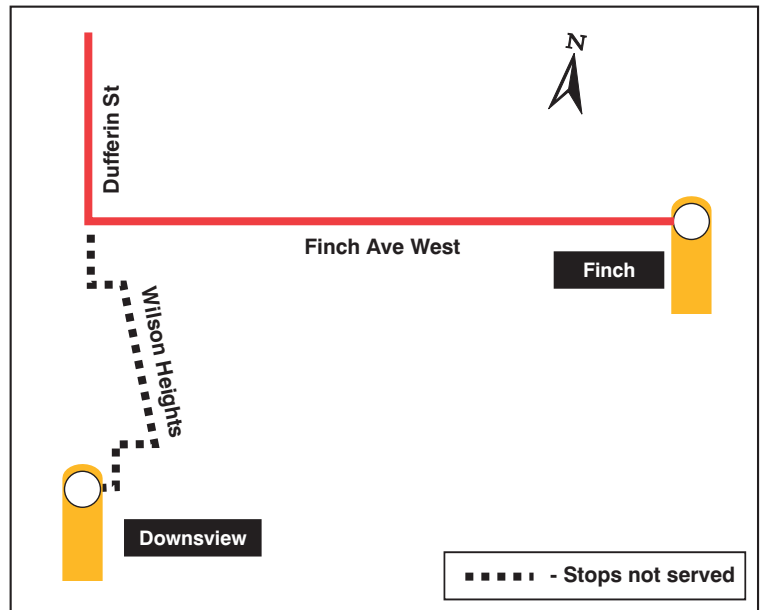

Route on Diversion

105 Dufferin North

Temporary Route Diversion During Concert Wednesday, July 30, 2003

On Wednesday, July 30, during the concert at Downsview Park, it will be necessary to divert buses, due to the large volume of people in the area, away from Downsview Station. **After 8:00 p.m.**, buses will follow the regular routing from Dufferin & Rutherford to Dufferin & Finch, then divert, both ways via Finch Avenue to Finch Station, as shown below. Buses will not serve Downsview Station.

105-CE

Need TTC Maps & Information?

toronto.com
ALL YOU NEED TO KNOW ABOUT T.O.

ttc.ca
416-393-INFO