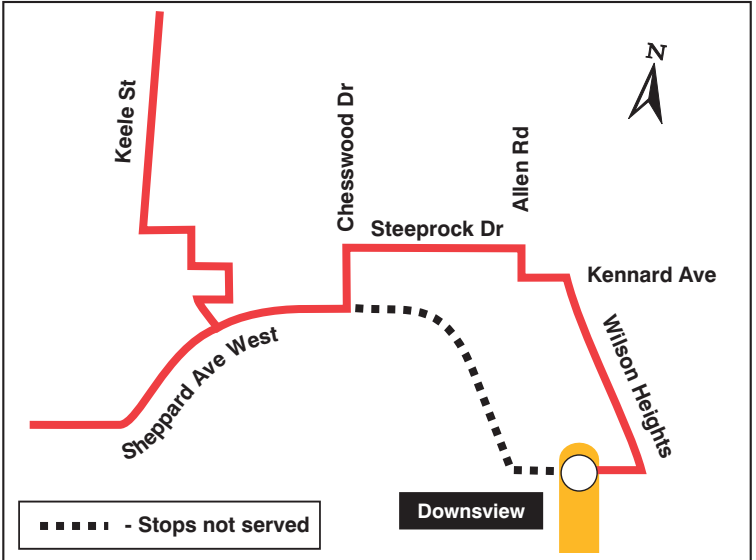

# Route on Diversion

## 108 Downsview

108-CE

### Temporary Route Diversion During Concert Wednesday, July 30, 2003

On Wednesday, July 30, during the concert at Downsview Park, it will be necessary to divert buses, due to the large volume of people in the area, away from Downsview Station. **Before 8:00 p.m.**, buses will follow the regular routing from Driftwood & Finch to Chesswood Drive and then divert via north on Chesswood east on Steeprock, south on Allen, east Kennard, south on Wilson Heights, west on Sheppard to Downsview Station, as shown below.

**After 8:00 p.m.**, buses will follow the regular routing from York University to Sheppard & Keele and then divert, both ways, via Keele and Finch to Finch Station, as shown below. Buses will not serve Downsview Station.