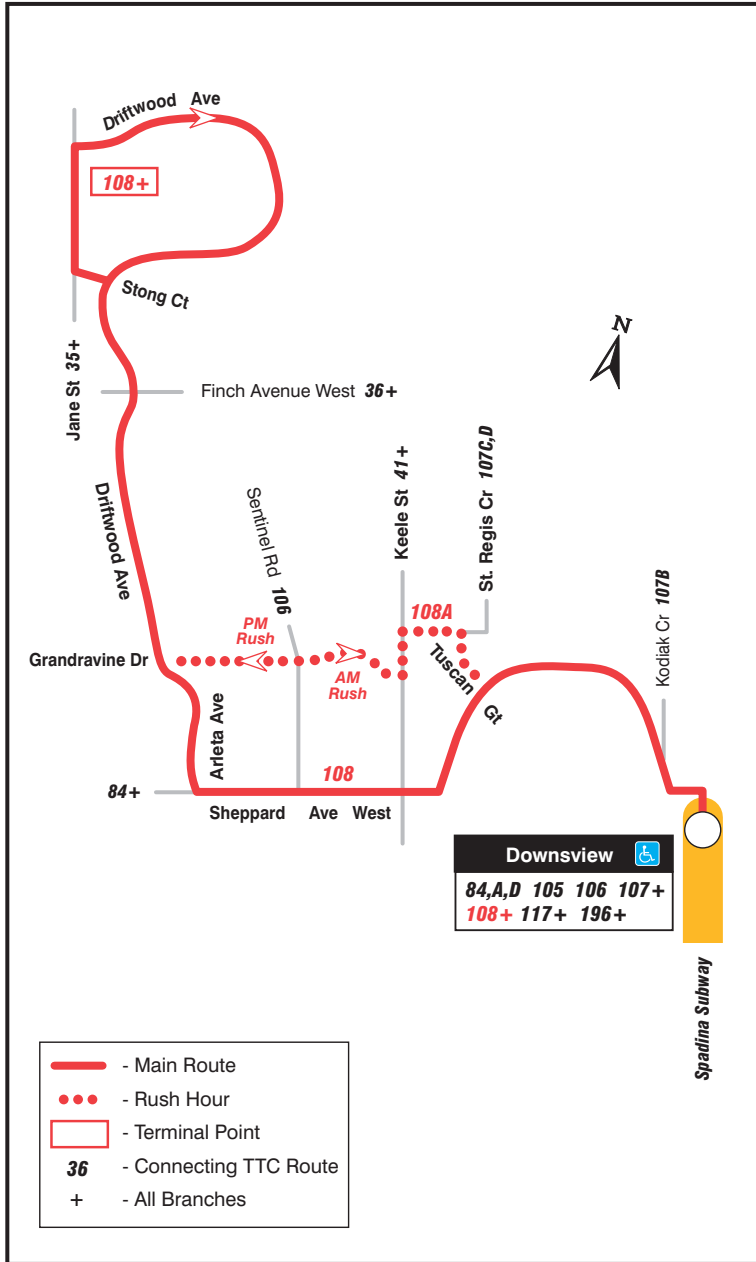

Route on Diversion

108 Downsview

108-CE

Temporary Route Diversion During Concert Wednesday, July 30, 2003

On Wednesday, July 30, during the concert at Downsview Park, it will be necessary to divert buses, due to the large volume of people in the area, away from Downsview Station. **Before 8:00 p.m.**, buses will follow the regular routing from Driftwood & Finch to Chesswood Drive and then divert via north on Chesswood east on Steeprock, south on Allen, east Kennard, south on Wilson Heights, west on Sheppard to Downsview Station, as shown below.