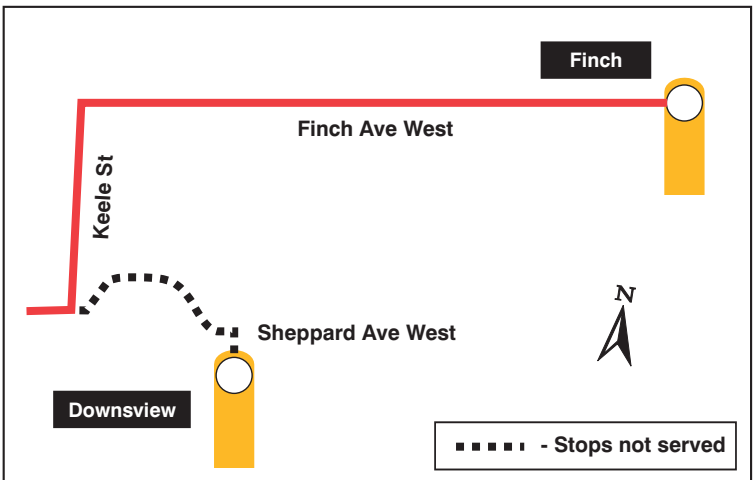

# Route on Diversion

## 108 Downsview

108-CE

### Temporary Route Diversion During Concert Wednesday, July 30, 2003

On Wednesday, July 30, during the concert at Downsview Park, it will be necessary to divert buses, due to the large volume of people in the area, away from Downsview Station. **Before 8:00 p.m.**, buses will follow the regular routing from Driftwood & Finch to Chesswood Drive and then divert via north on Chesswood east on Steeprock, south on Allen, east Kennard, south on Wilson Heights, west on Sheppard to Downsview Station, as shown below.

**After 8:00 p.m.**, buses will follow the regular routing from York University to Sheppard & Keele and then divert, both ways, via Keele and Finch to Finch Station, as shown below. Buses will not serve Downsview Station.