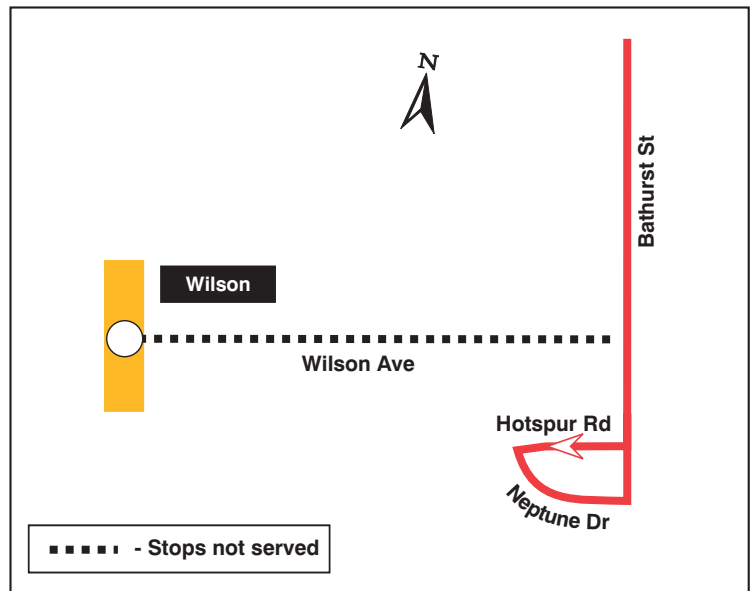

Route on Diversion

160 Bathurst North

160-CE

Temporary Route Diversion During Concert Wednesday, July 30, 2003

On Wednesday, July 30, during the concert at Downsview Park, it will be necessary to divert buses, due to the large volume of people in the area, around Wilson Station. **After 9:00 p.m.**, buses will follow the regular routing from Centre Street to Bathurst & Wilson, then divert via west on Hotspur, south and east on Neptune, as shown below. Buses will not serve Wilson Station.