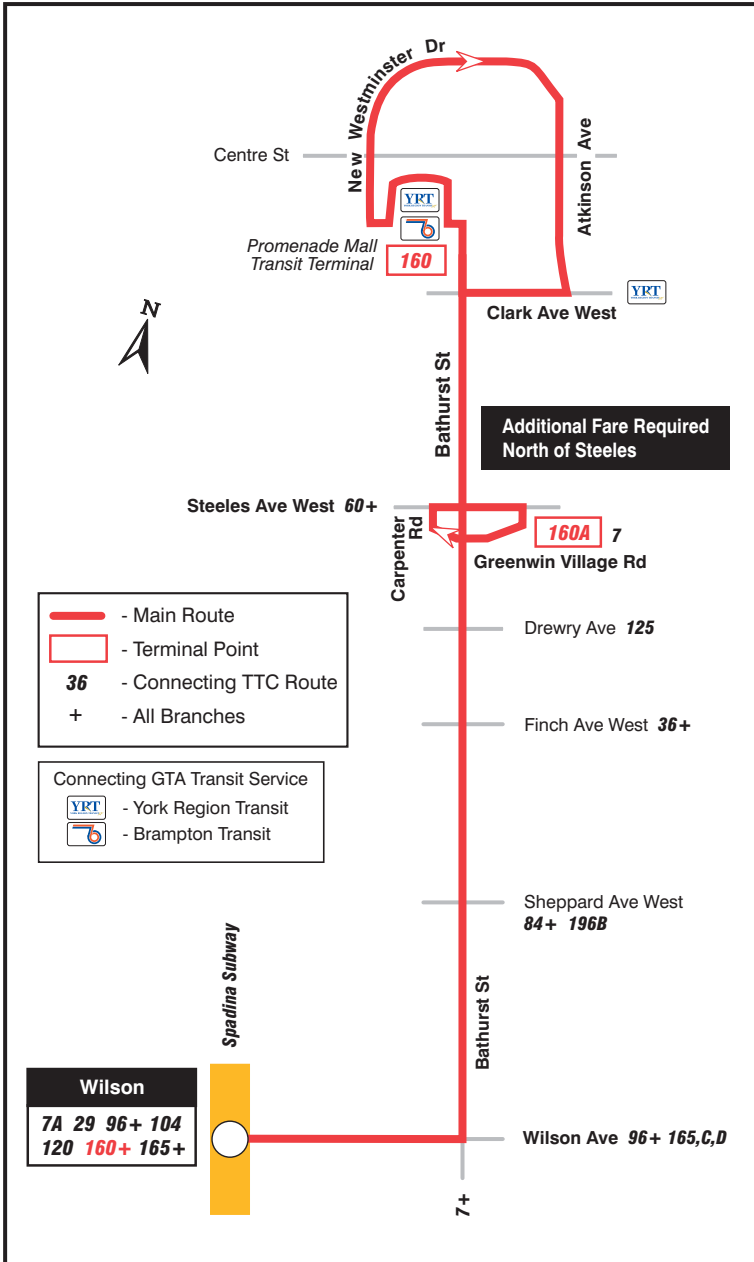

Route on Diversion

160 Bathurst North

160-CE

Temporary Route Diversion During Concert Wednesday, July 30, 2003

On Wednesday, July 30, during the concert at Downsview Park, it will be necessary to divert buses, due to the large volume of people in the area, around Wilson Station. **After 9:00 p.m.**, buses will follow the regular routing from Centre Street to Bathurst & Wilson, then divert via west on Hotspur, south and east on Neptune, as shown below. Buses will not serve Wilson Station.

Need TTC Maps & Information?

toronto.com
ALL YOU NEED TO KNOW ABOUT T.O.

ttc.ca
416-393-INFO