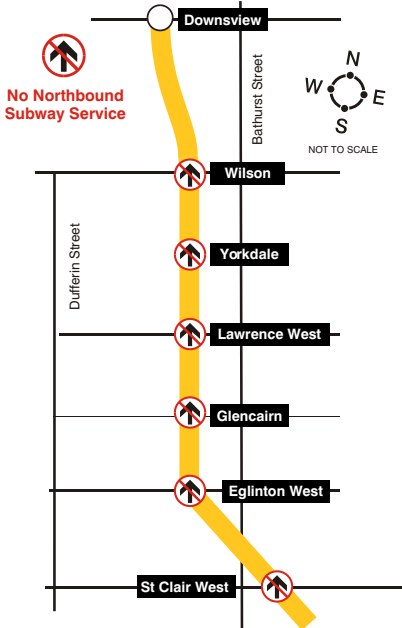

TTC & the Rolling Stones Concert

Downsview Park - Wednesday, July 30

These routes will have temporary diversions during the concert event.

- 160 Bathurst North
- 120 Calvington
- 108 Downsview
- 29 Dufferin
- 105 Dufferin North
- 104 Faywood
- 107 Keele North
- 47 Lansdowne
- 84 Sheppard West
- 165 Weston Road North
- 96 Wilson
- 106 York University
- 196 York University Rocket

Subway service north from St Clair West ends approximately 9pm on Wednesday, July 30.

During the concert event, there will be additional service diversions required for those routes normally servicing Downsview and Wilson subway stations. See www.ttc.ca for maps & details.

TTC Adult cash fare \$2.25 (Senior/Student \$1.50, Child .50¢). Valid TTC Tickets, Tokens & Passes also accepted.

Going to the Concert

- The subway system connects directly to Downsview Park from Downsview and Wilson subway stations with frequent train service running all day.
- Extra service provided on 84 Sheppard West, from Sheppard-Yonge Station to Downsview Park.
- All other bus routes in the area during the day will run regular service.

Leaving the Concert

- Walk east to Yonge Subway line.
- Walk south on Allen Road to Yorkdale, Lawrence West, or Eglinton West subway stations.
- Frequent Express Shuttle Bus to Sheppard-Yonge station, starts at approximately 8:30 p.m.
- Frequent subway service from Downsview & Wilson stations.
- Additional service will be provided on major late night routes.