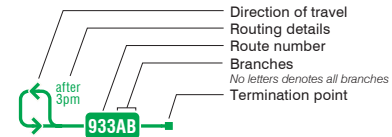

Express Network

Express bus service, serving select stops. Frequency of service varies by route. Some service does not operate during all periods.

For detailed route and schedule information, visit ttc.ca.