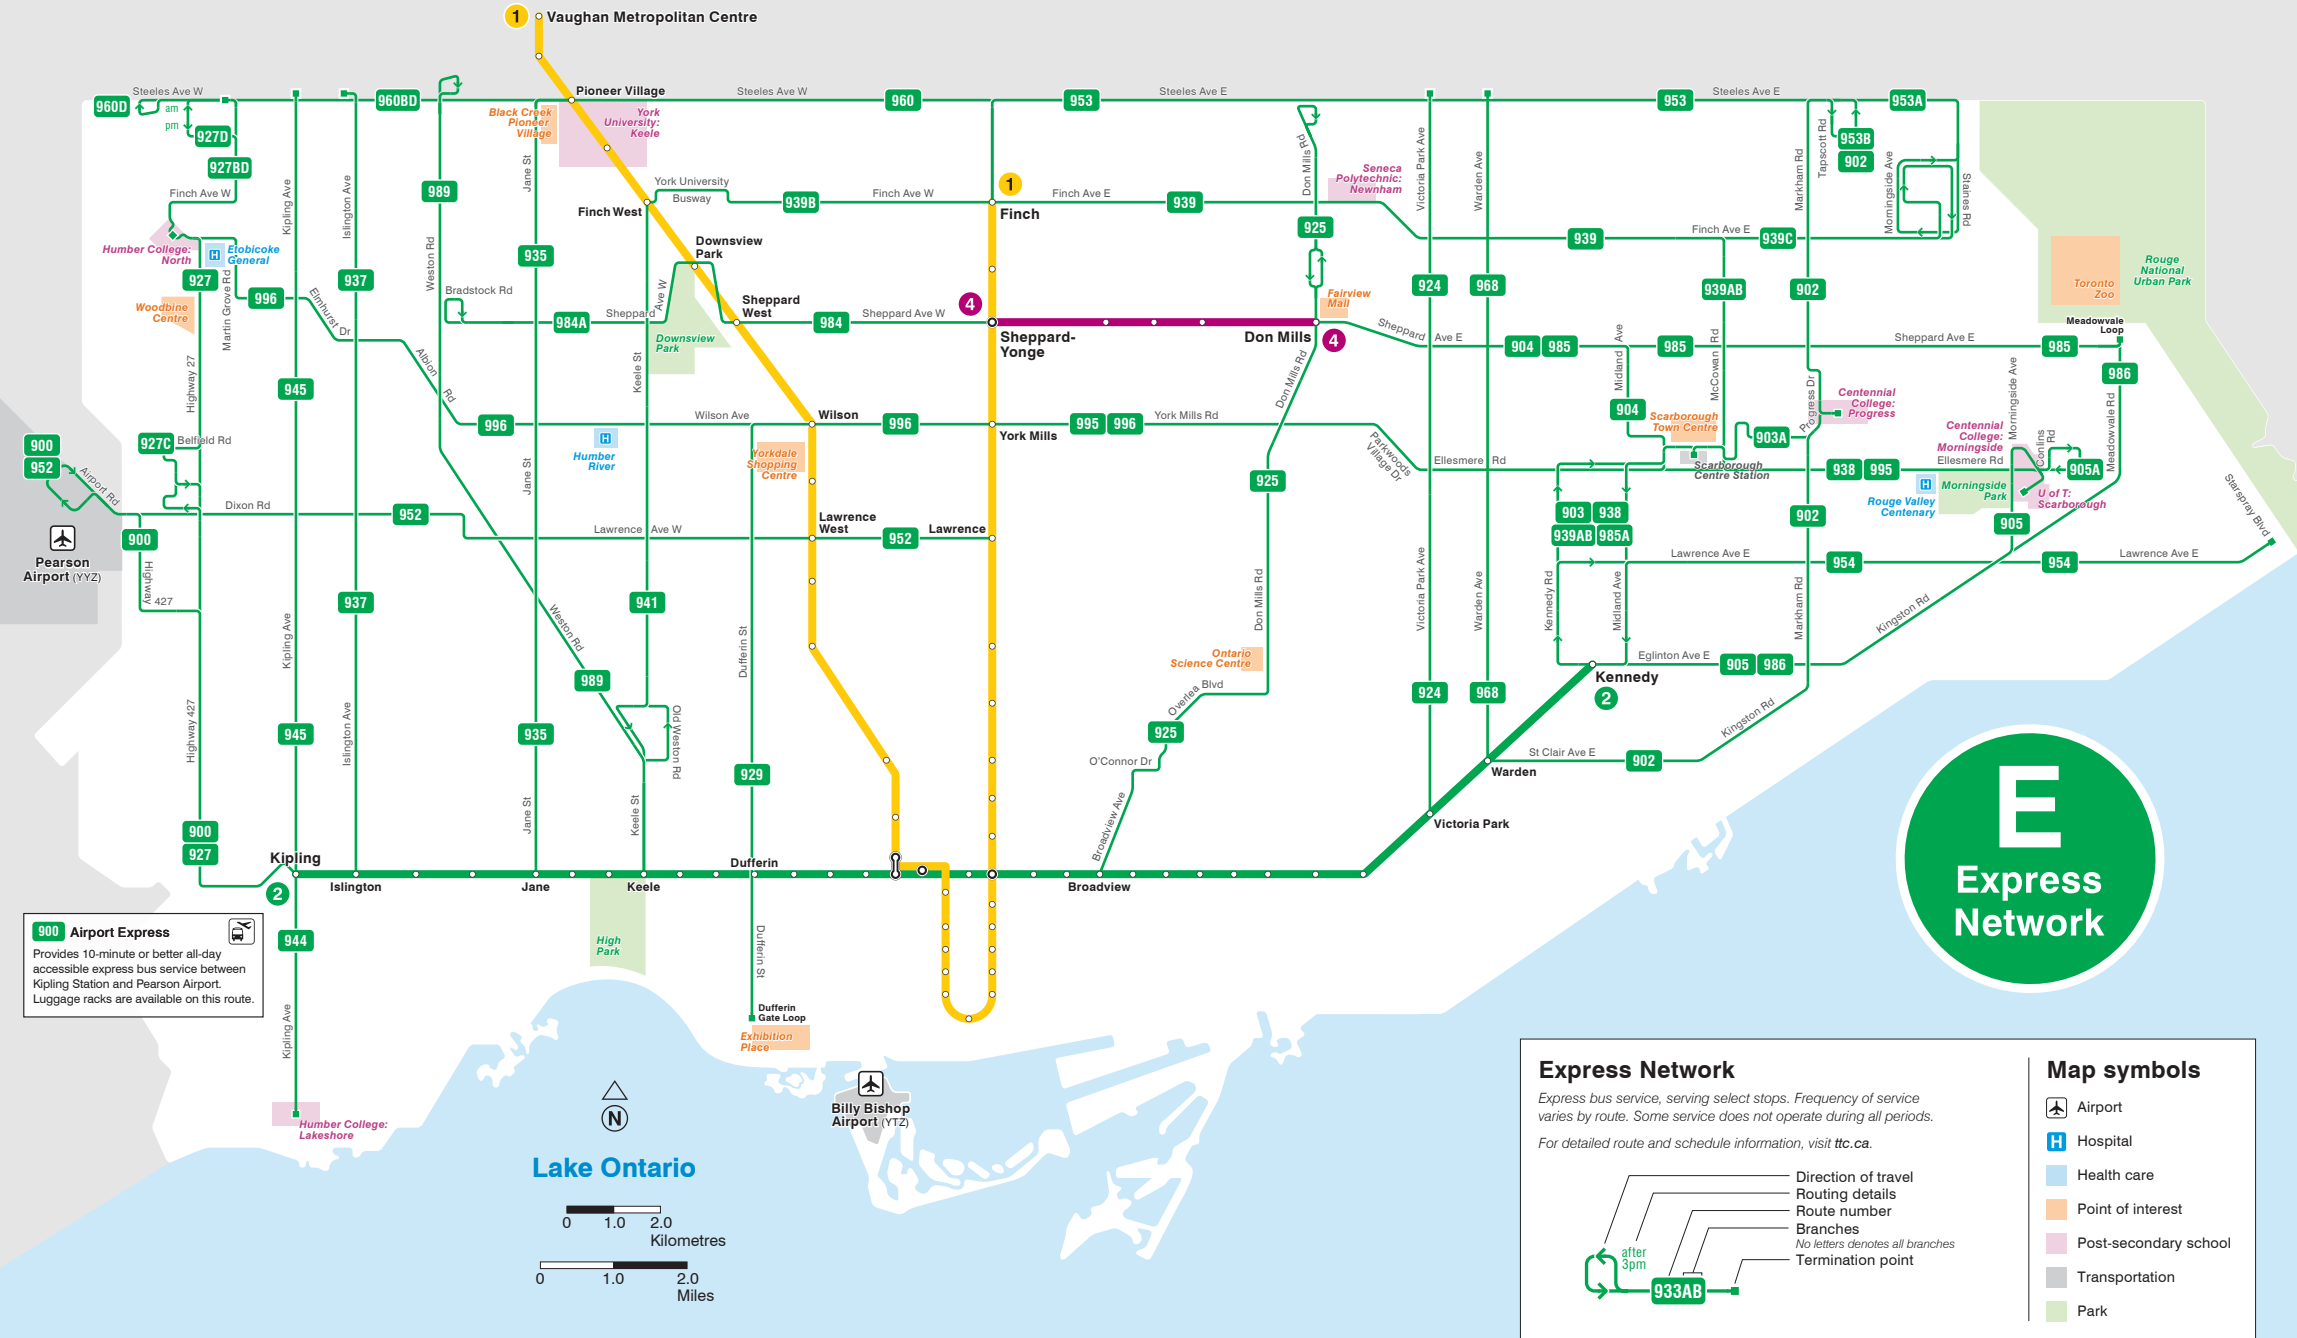

# Express Network Map

**900 Airport Express**  
 Provides 10-minute or better all-day accessible express bus service between Kipling Station and Pearson Airport. Luggage racks are available on this route.

## Express Network

Express bus service, serving select stops. Frequency of service varies by route. Some service does not operate during all periods.

For detailed route and schedule information, visit [ttc.ca](http://ttc.ca).

## Map symbols

- Airport
- Hospital
- Health care
- Point of interest
- Post-secondary school
- Transportation
- Park