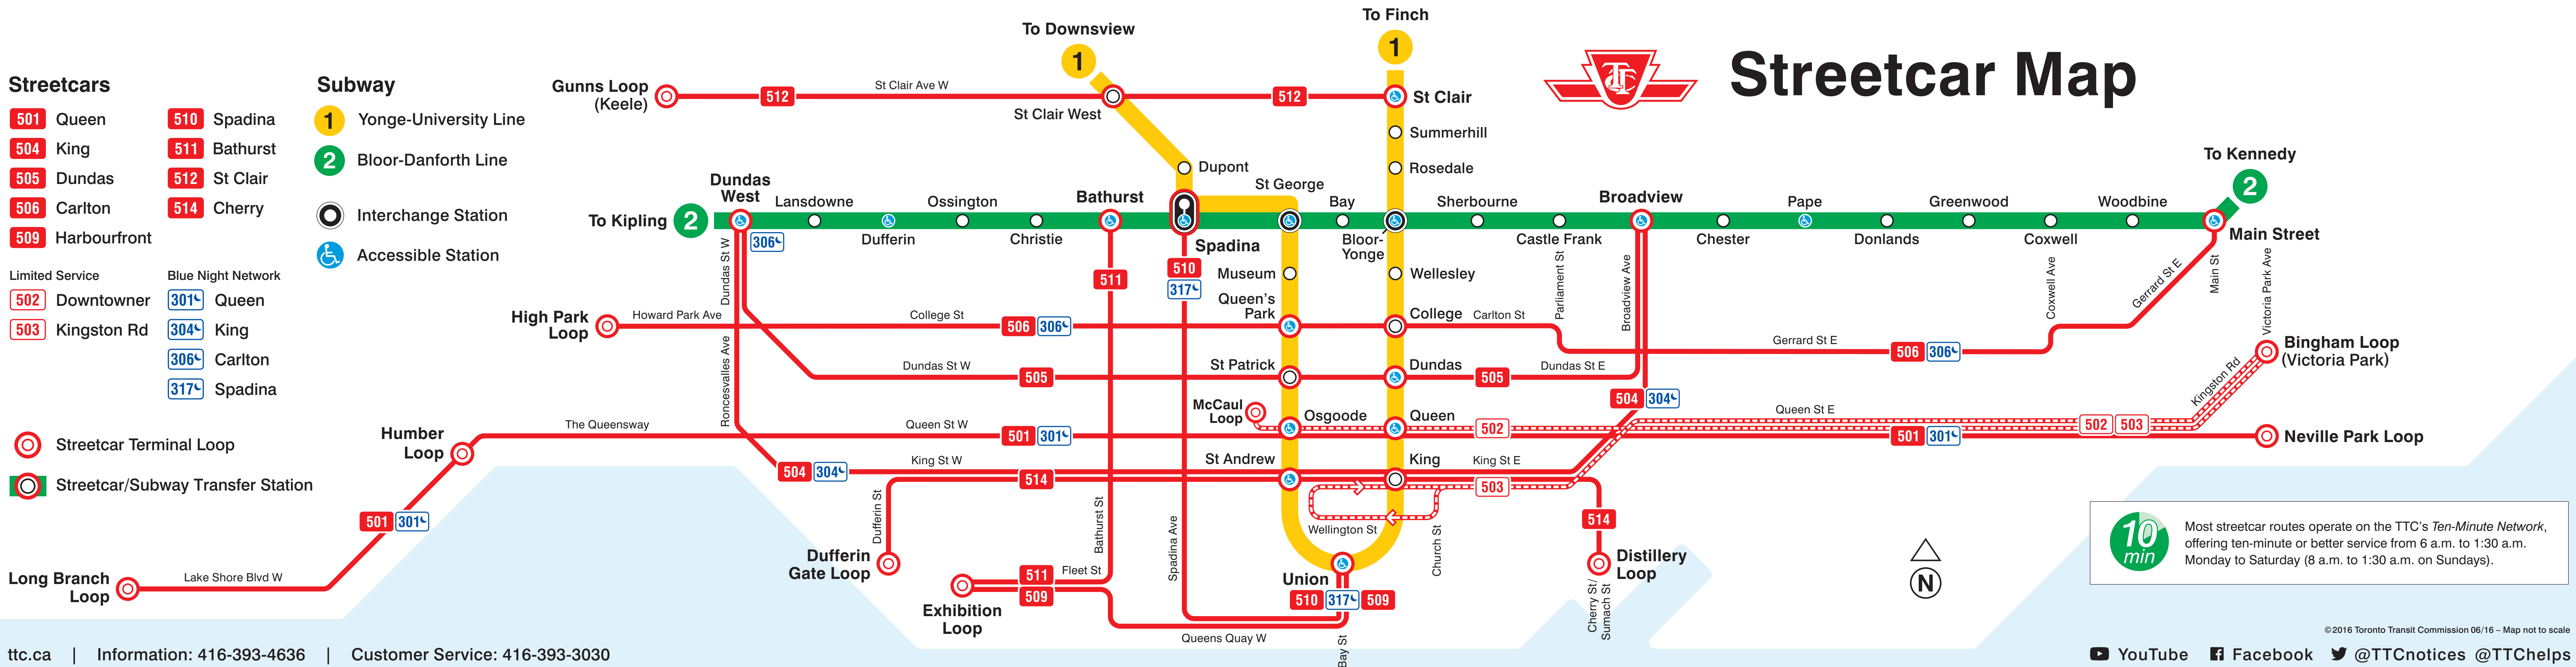

# Streetcar Map

- Streetcars**
- 501** Queen
  - 504** King
  - 505** Dundas
  - 506** Carlton
  - 509** Harbourfront
  - 510** Spadina
  - 511** Bathurst
  - 512** St Clair
  - 514** Cherry
- Limited Service
- 502** Downtowner
  - 503** Kingston Rd
- Blue Night Network
- 301** Queen
  - 304** King
  - 306** Carlton
  - 317** Spadina
- Streetcar Terminal Loop
  - Streetcar/Subway Transfer Station

- Subway**
- 1** Yonge-University Line
  - 2** Bloor-Danforth Line
  - Interchange Station
  - Accessible Station

**10 min** Most streetcar routes operate on the TTC's *Ten-Minute Network*, offering ten-minute or better service from 6 a.m. to 1:30 a.m. Monday to Saturday (8 a.m. to 1:30 a.m. on Sundays).