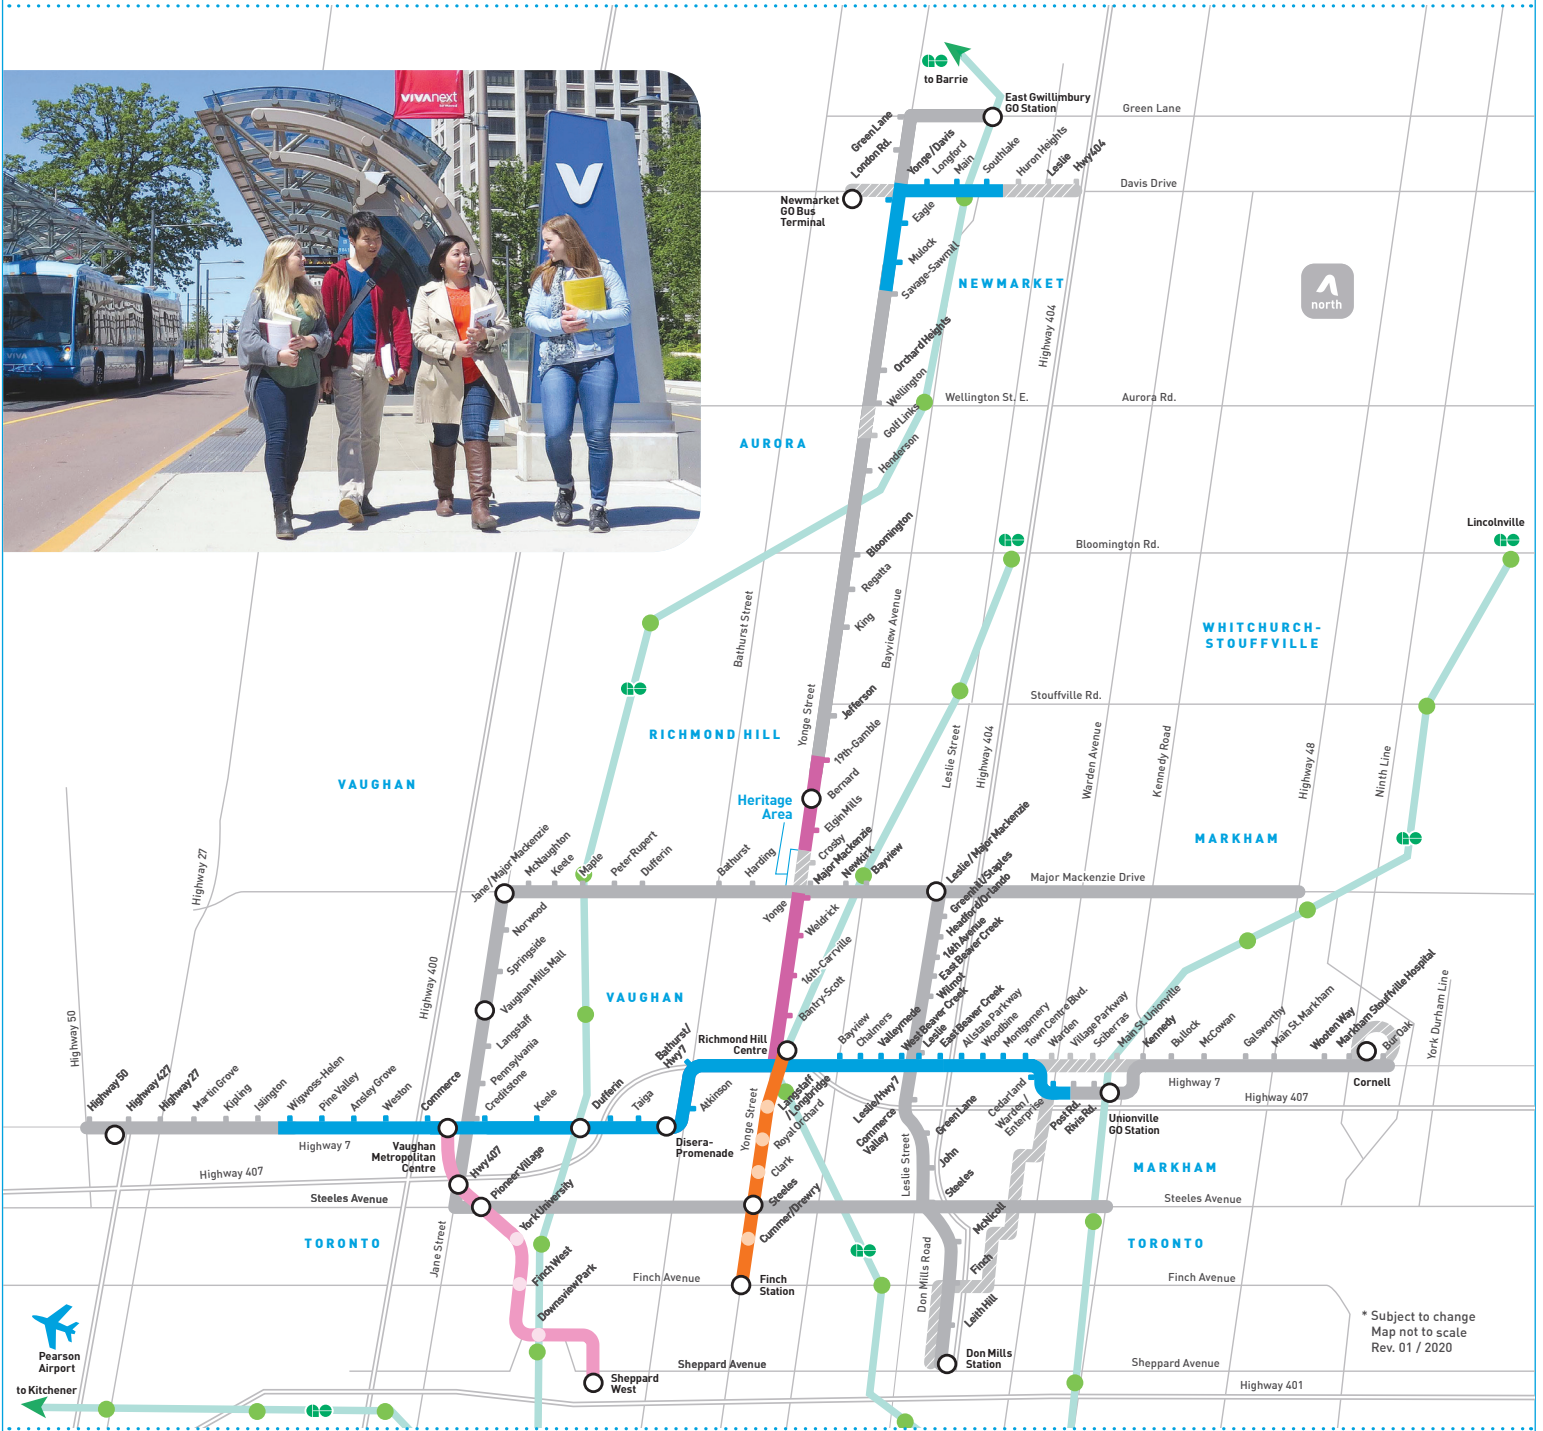

# York Region's Rapid Transit Network

- Open Rapidways
- Rapidway Construction (2015-2020)\*
- Future Rapidways
- Viva Curbside
- Line 1 Extension Open
- Proposed Yonge Subway Extension
- GO Expansion / Metrolinx
- Terminals [current and future]

\* Subject to change  
Map not to scale  
Rev. 01 / 2020