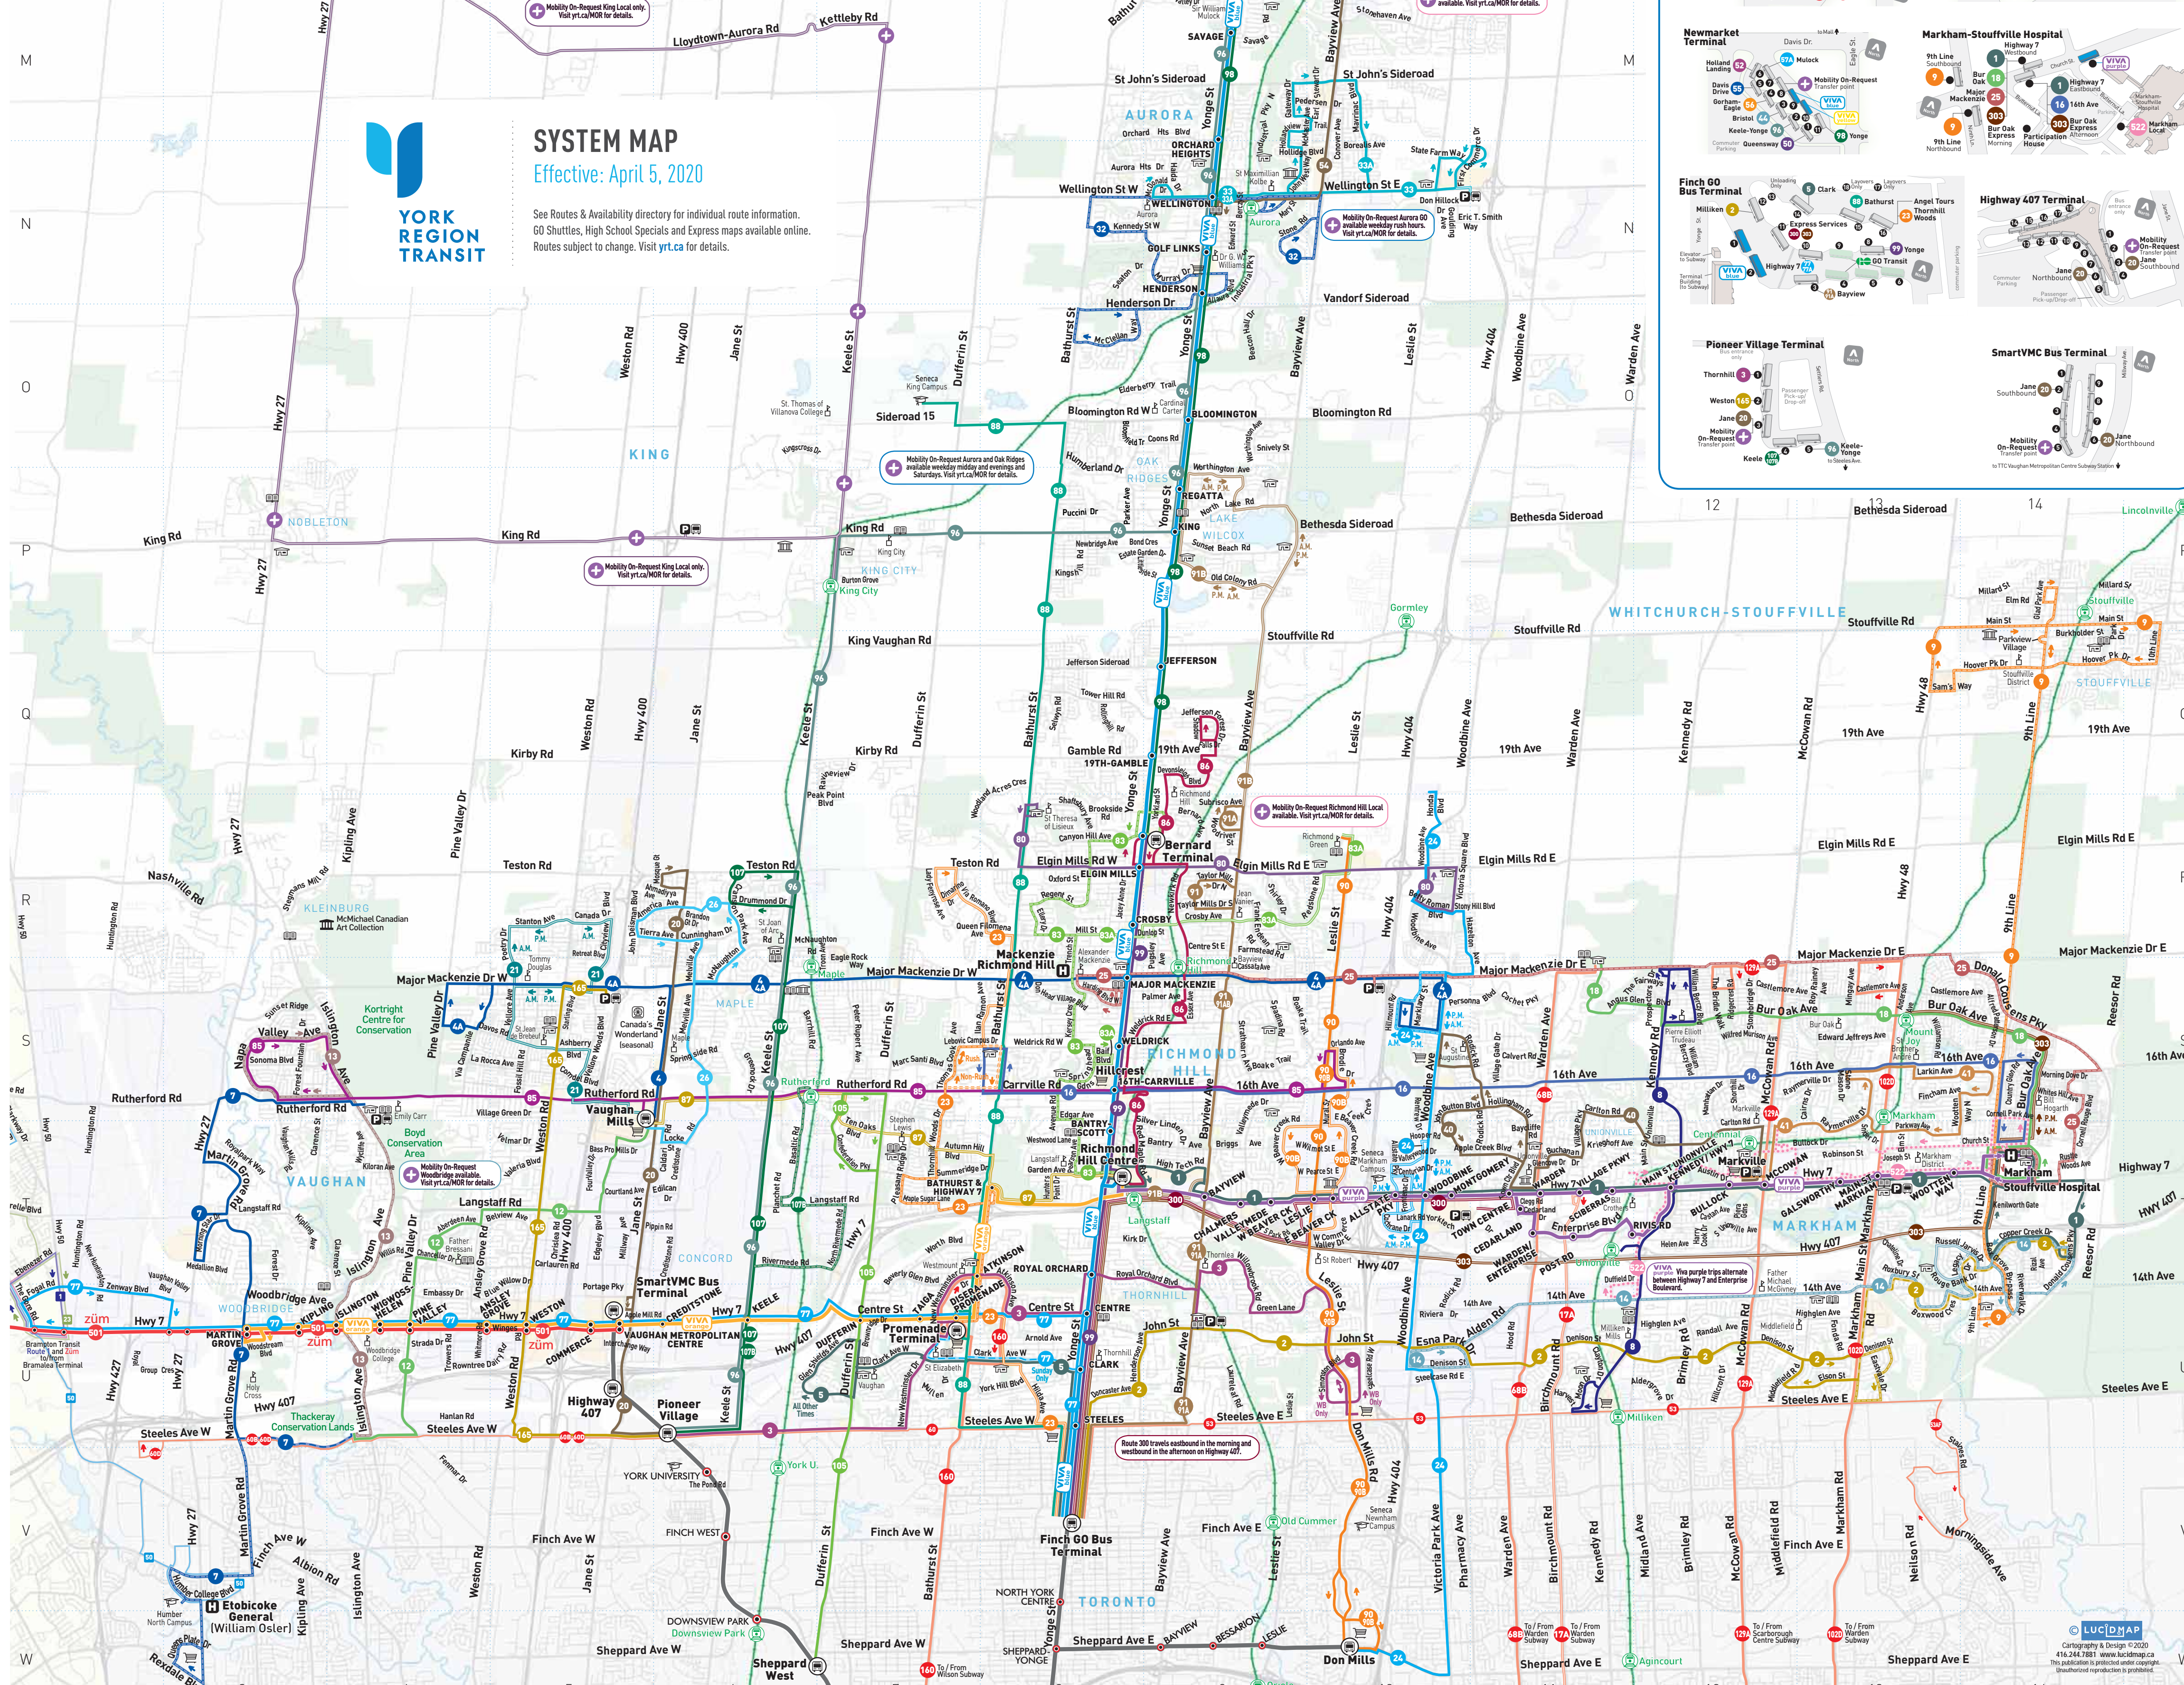

Legend

- Vivastation / Service
- Regular Service¹
- Weekdays Only
- Weekends Only
- Rush Hours Only²
- Limited Service
- Community Route
- Future Expansion
- TTC Route Serving York Region
- YRT Transfer to/from TTC south of Steeles Ave.
- TTC Route Bordering York Region³
- TTC Station / Subway³
- GO Train Station³
- Major Bus Terminal
- Park & Ride
- Community Centre
- Shopping Centre
- Hospital
- Municipal Office
- Secondary School
- College/University
- Direction of Travel
- Library
- Amusement Park
- Museum/Art Gallery

¹ See Routes & Availability directory for individual route information.
² Rush hours are weekdays approx. 6 a.m. to 9 a.m. and 3 p.m. to 7 p.m.
³ Extra fare required when transferring to/from YRT services.