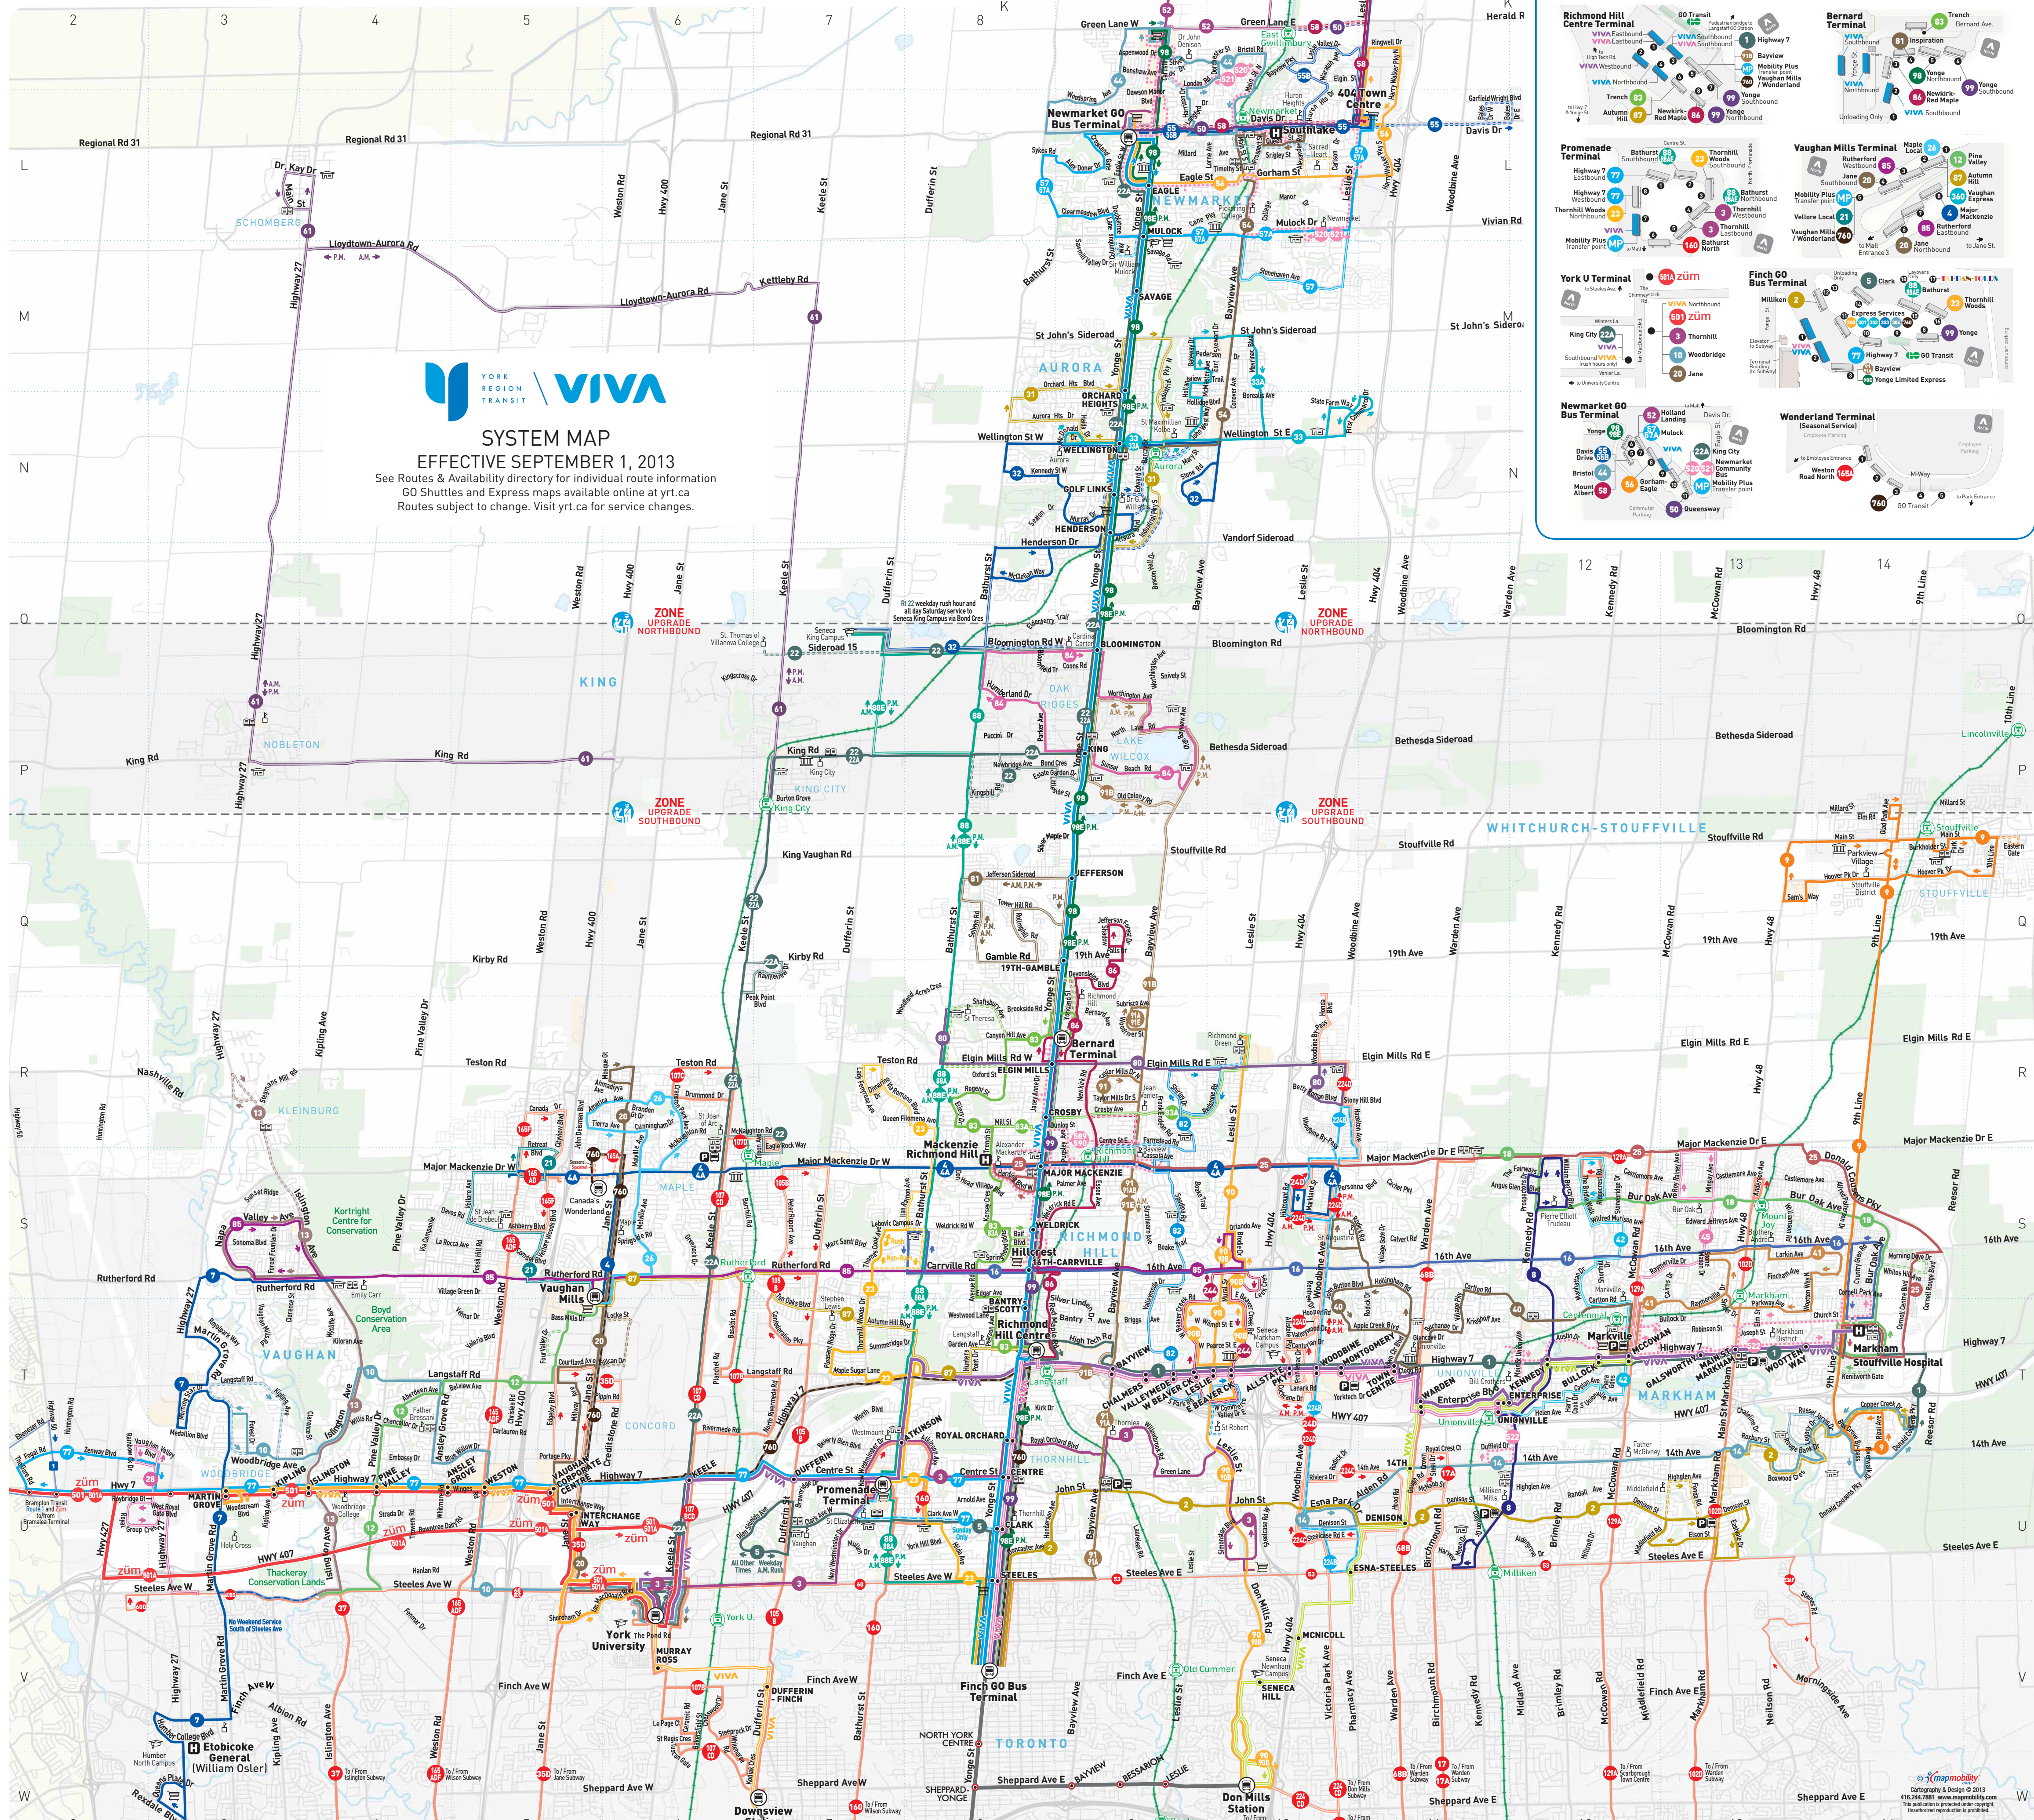

Legend

- Vivastation / Service
- Regular Service¹
- Weekends Only
- Rush Hours Only²
- Limited Service
- Community Route
- Future Expansion
- TTC Route Serving York Region
- Free transfer to/from YRT
- Extra fare required for travel south of Steeles Ave.
- TTC Route Bordering York Region³
- GO Train Station³
- Fare Zone Upgrade
- Major Bus Terminal
- Park & Ride
- Community Centre
- Shopping Centre
- Hospital
- Municipal Office
- Secondary School
- College/University
- Direction of Travel
- Library

Terminals

- **Richmond Hill Centre Terminal**: Viva Eastbound, Viva Southbound, Viva Northbound, Viva Westbound, Viva Northbound, Viva Southbound, Viva Eastbound, Viva Westbound.
- **Bernard Terminal**: Viva Southbound, Viva Northbound, Viva Eastbound, Viva Westbound.
- **Promenade Terminal**: Highway 7 Eastbound, Highway 7 Westbound, Thornhill Northbound, Thornhill Southbound, Mobility Plus Transfer Point North, Mobility Plus Transfer Point South.
- **Vaughan Mills Terminal**: Rutherford Southbound, Rutherford Northbound, Mobility Plus Transfer Point North, Mobility Plus Transfer Point South, Valeur Local, Vaughan Mills, Vaughan Express, Vaughan Eastbound, Vaughan Westbound, Vaughan Limited Express.
- **York U Terminal**: Viva Northbound, Viva Southbound, Viva Eastbound, Viva Westbound.
- **Finch GO Bus Terminal**: Viva Northbound, Viva Southbound, Viva Eastbound, Viva Westbound, Viva Limited Express.
- **Newmarket GO Bus Terminal**: Viva Northbound, Viva Southbound, Viva Eastbound, Viva Westbound, Viva Limited Express.
- **Wonderland Terminal (Seasonal Service)**: Viva Northbound, Viva Southbound, Viva Eastbound, Viva Westbound.

See yrt.ca for individual route information
Dial-a-Ride service may apply
All YRT/Viva services are accessible