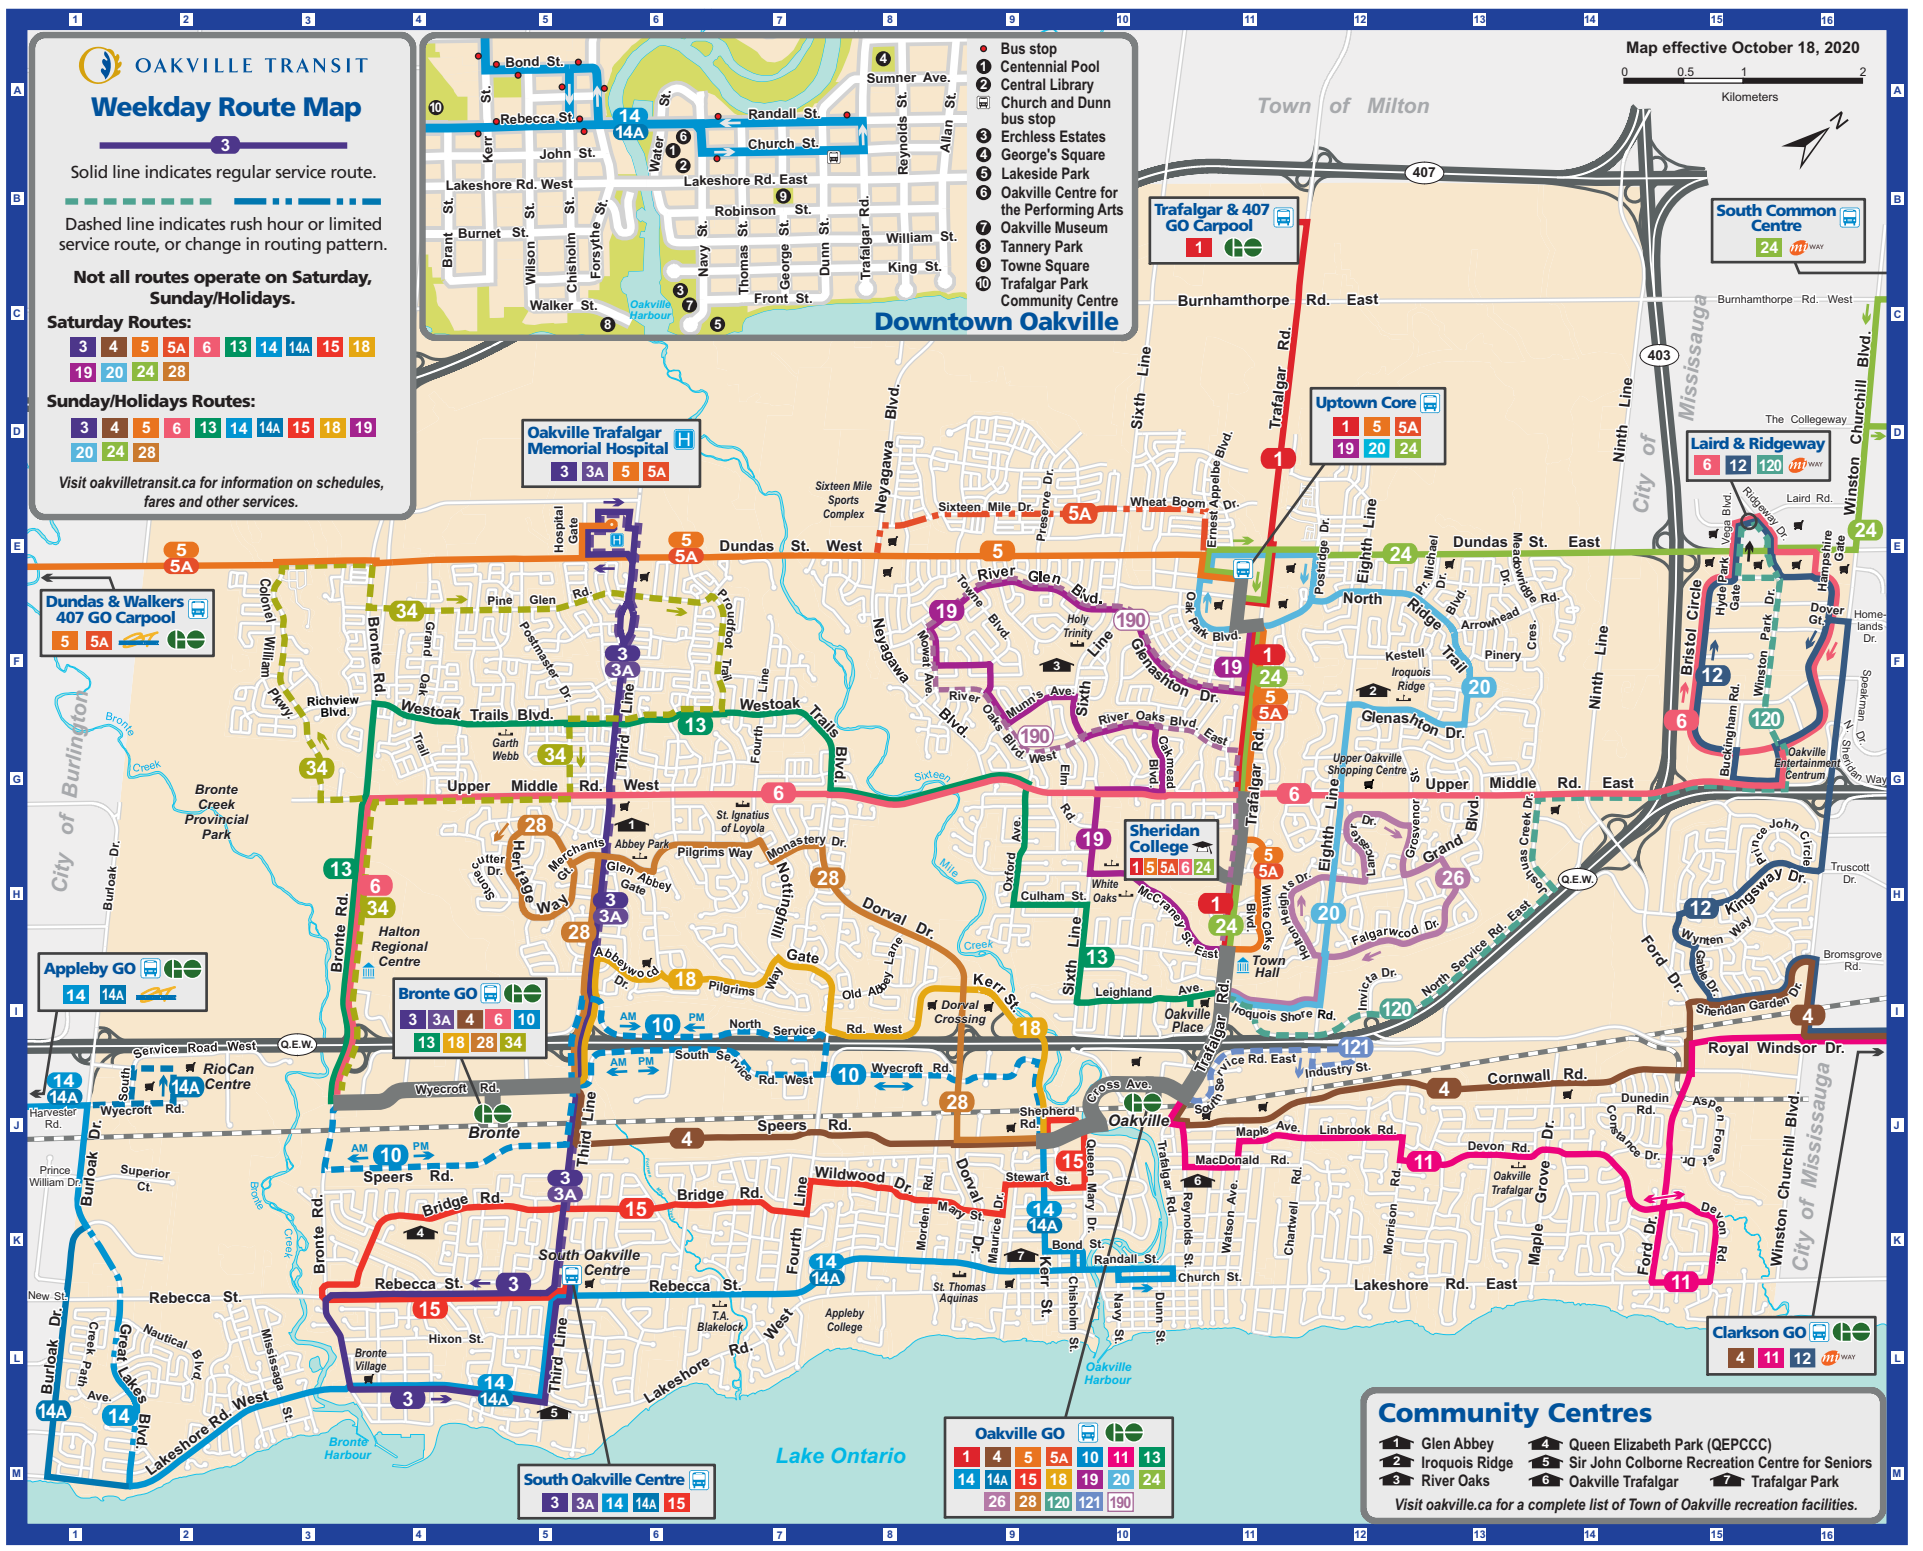

OAKVILLE TRANSIT

Weekday Route Map

Solid line indicates regular service route.

Dashed line indicates rush hour or limited service route, or change in routing pattern.

Not all routes operate on Saturday, Sunday/Holidays.

Saturday Routes:

3 4 5 5A 6 13 14 14A 15 18
19 20 24 28

Sunday/Holidays Routes:

3 4 5 6 13 14 14A 15 18 19
20 24 28

Visit oakvilletransit.ca for information on schedules, fares and other services.

Downtown Oakville

- 1 Bus stop
- 2 Centennial Pool
- 3 Central Library
- 4 Church and Dunn bus stop
- 5 Erchless Estates
- 6 George's Square
- 7 Lakeside Park
- 8 Oakville Centre for the Performing Arts
- 9 Oakville Museum
- 10 Tannery Park
- 11 Towne Square
- 12 Trafalgar Park Community Centre

Map effective October 18, 2020

Dundas & Walkers 407 GO Carpool

5 5A

Appleby GO

14 14A

Bronte GO

3 3A 4 6 10
13 18 28 34

Oakville Trafalgar Memorial Hospital