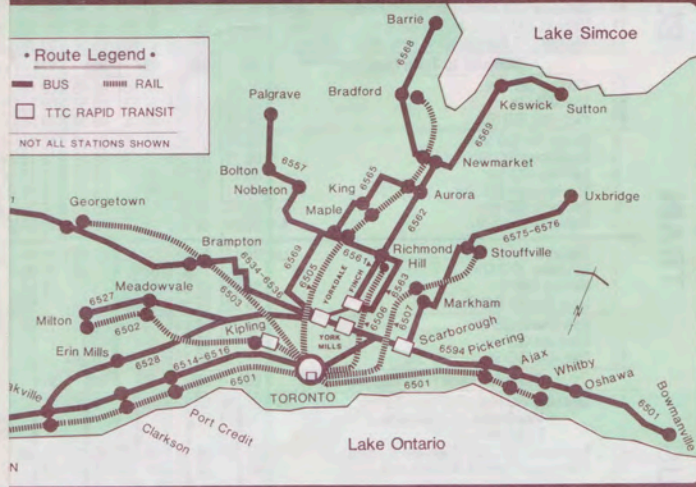

Government of Ontario Transit is the Province of Ontario's interregional transit system for the Toronto, Hamilton, and Oshawa area.

An economical alternative to automobile commuting, GO Transit began in 1967 as a single rail line and is now a comprehensive network of bus and rail service covering over 8,000 square kilometres. GO Trains and GO Buses connect with municipal transit systems throughout this network to encourage maximum use of public transit. A major expansion of the train network recently extended Lakeshore East service from Pickering to Whitby; Lakeshore West service is scheduled for extension from Oakville to Burlington in 1992.

GO Transit is administered by a Provincial Crown agency whose board members, besides the chairman, comprise the chairmen of the regional municipalities which GO serves: Metropolitan Toronto and the regions of Durham, York, Peel, Halton, and Hamilton-Wentworth.

28 APRIL 1990