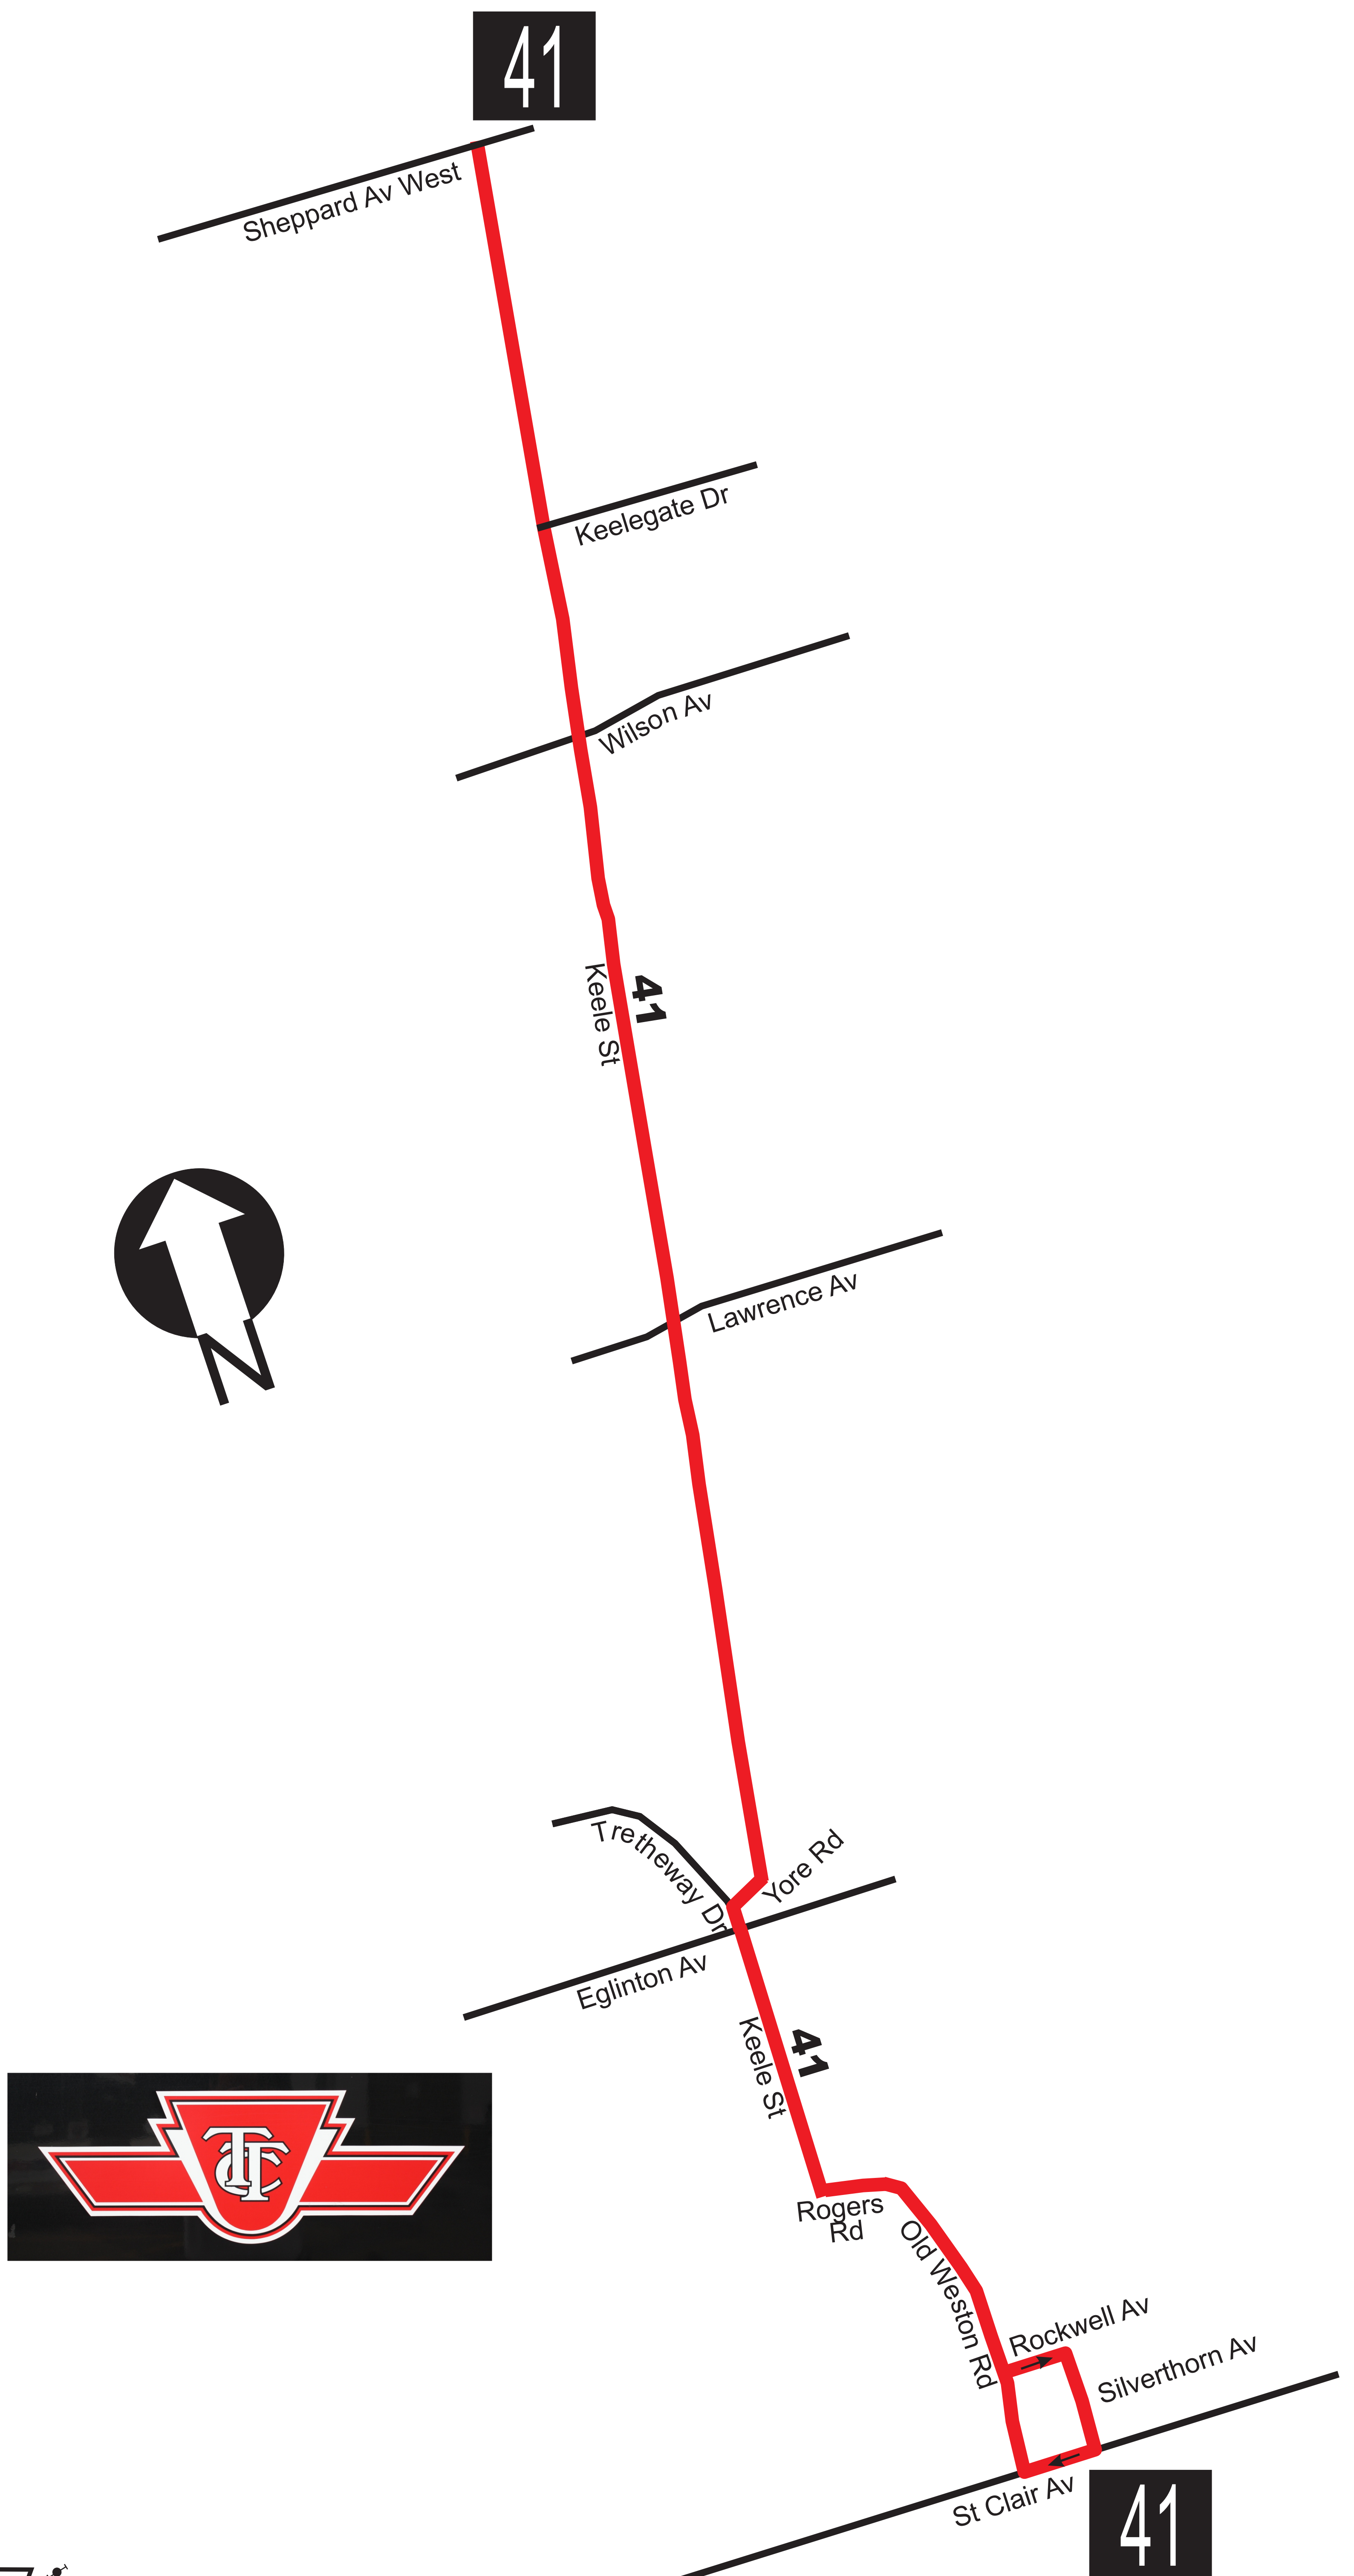

41 KEELE - November 28, 1952 To June 30, 1954

41

CALNAN MAP CREATIONS
Map Drawn by John F. Calnan

41

41 KEELE - July 1, 1954 To October 2, 1955

41 KEELE – October 3, 1955 To July 26, 1958

41 KEELE - July 27, 1958 To September 3, 1962

41 KEELE – September 4, 1962 To September 7, 1964

41 KEELE - September 8, 1964 To February 5, 1965

41 KEELE - February 6, 1965 To February 25, 1966

41 KEELE - June 27, 1976 To January 27, 1978

41 KEELE - January 28, 1978 To December 31, 1983

41 KEELE - January 1, 1984 To February 18, 1990

41 KEELE – February 13, 1994 To February 17, 1996

41 KEELE – February 18, 1996 To October 15, 2005

41 KEELE – October 16, 2005 To October 18, 2009

41 KEELE – October 19, 2009 To Present