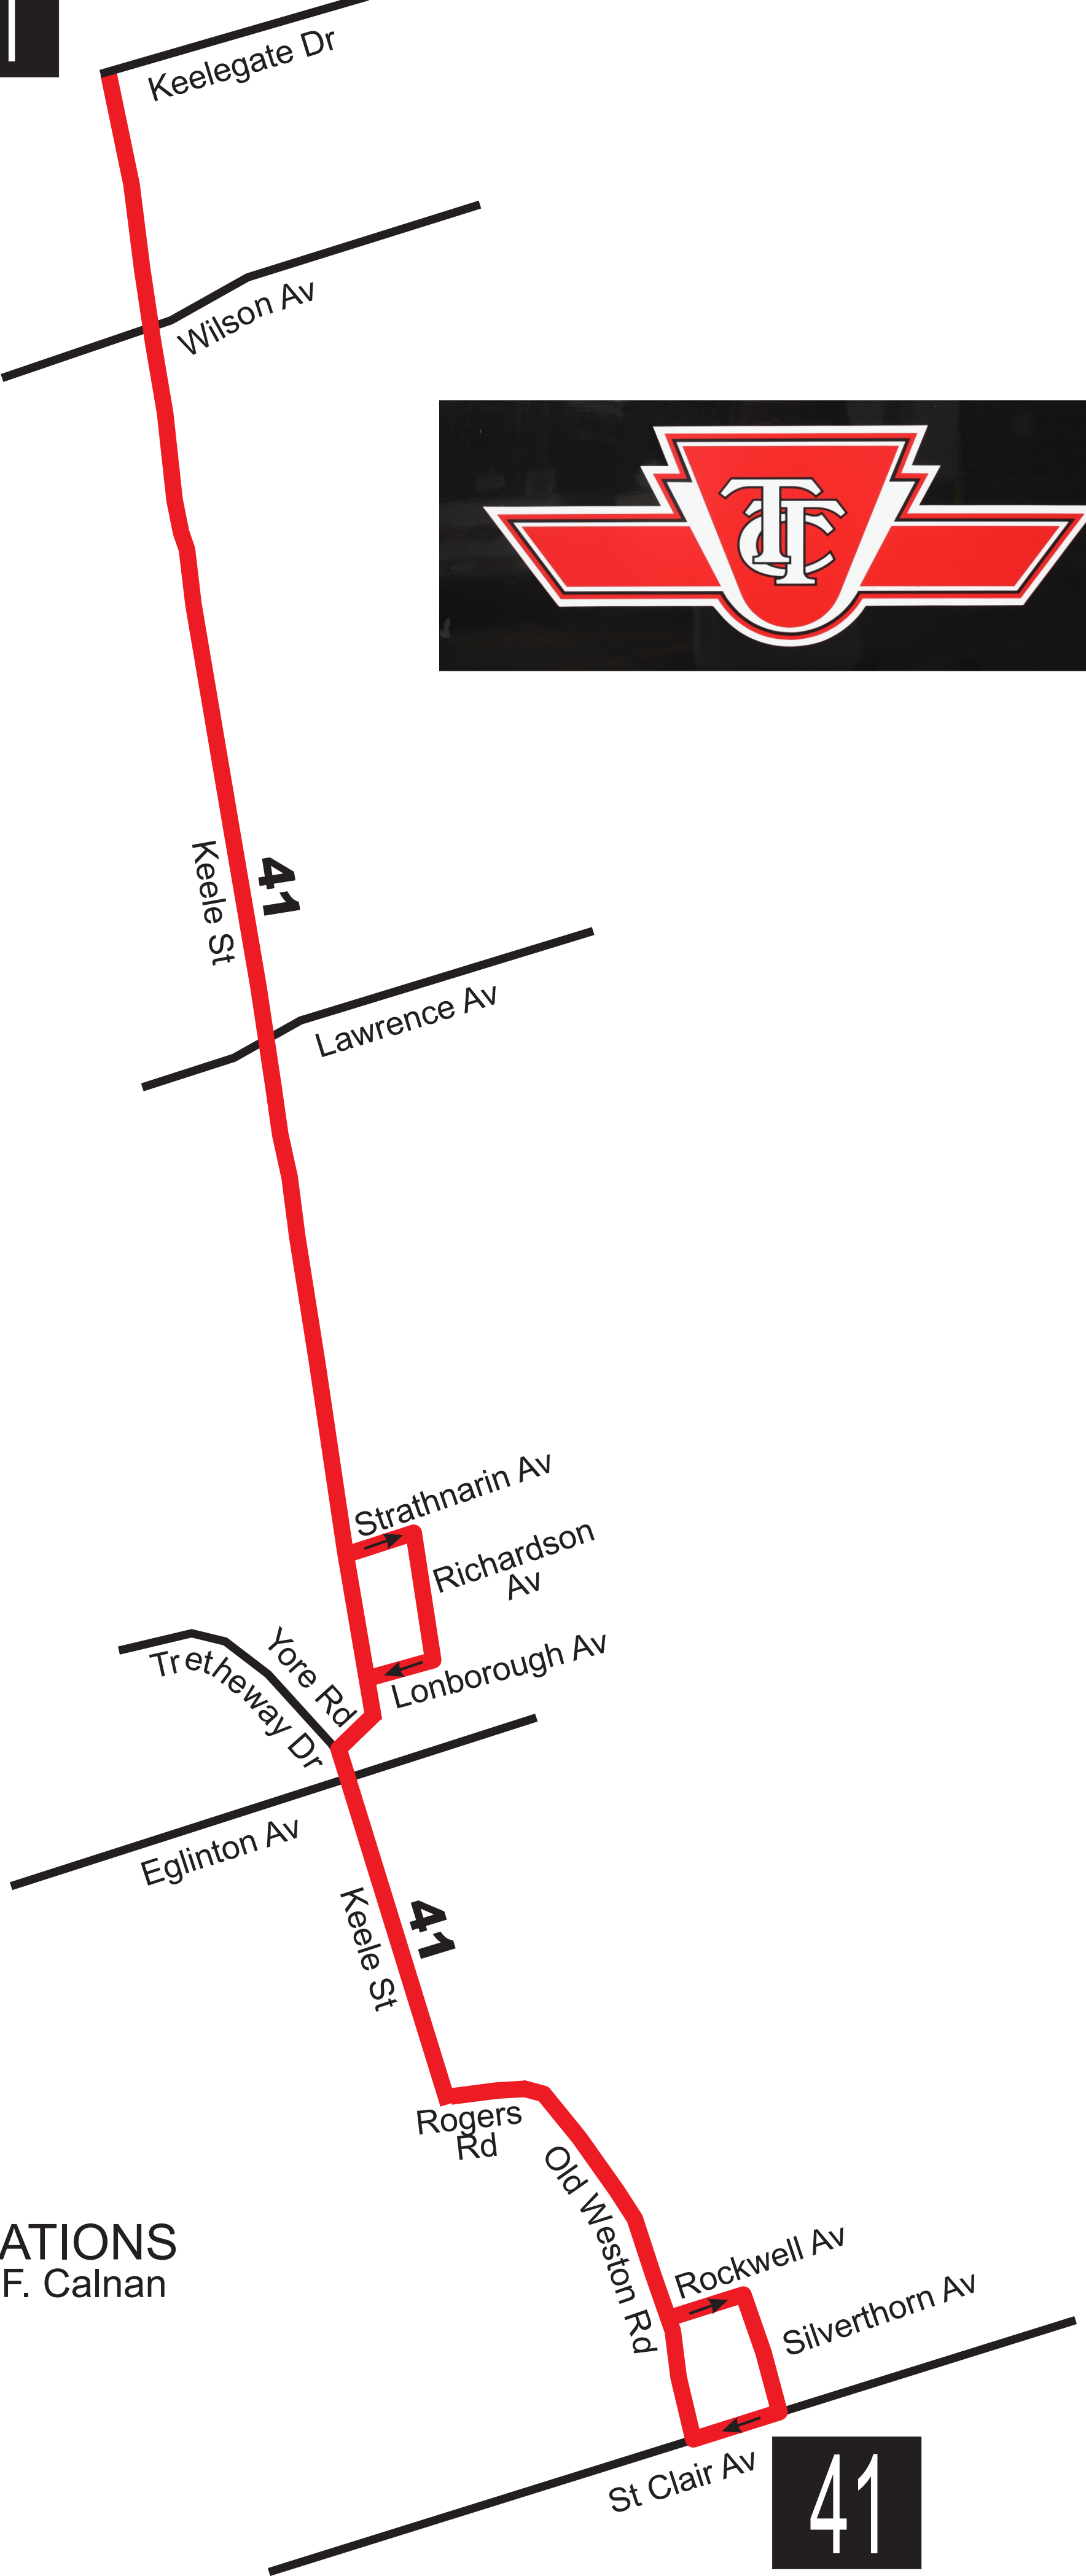

41 KEELE - November 28, 1952 To June 30, 1954

41

CALNAN MAP CREATIONS
Map Drawn by John F. Calnan

41

41 KEELE - July 1, 1954 To October 2, 1955

41 KEELE – October 3, 1955 To July 26, 1958

41 KEELE - July 27, 1958 To September 3, 1962

41 KEELE – September 4, 1962 To September 7, 1964

41 KEELE - September 8, 1964 To February 5, 1965

41 KEELE - February 6, 1965 To February 25, 1966

41 KEELE - June 27, 1976 To January 27, 1978

41 KEELE - January 28, 1978 To December 31, 1983