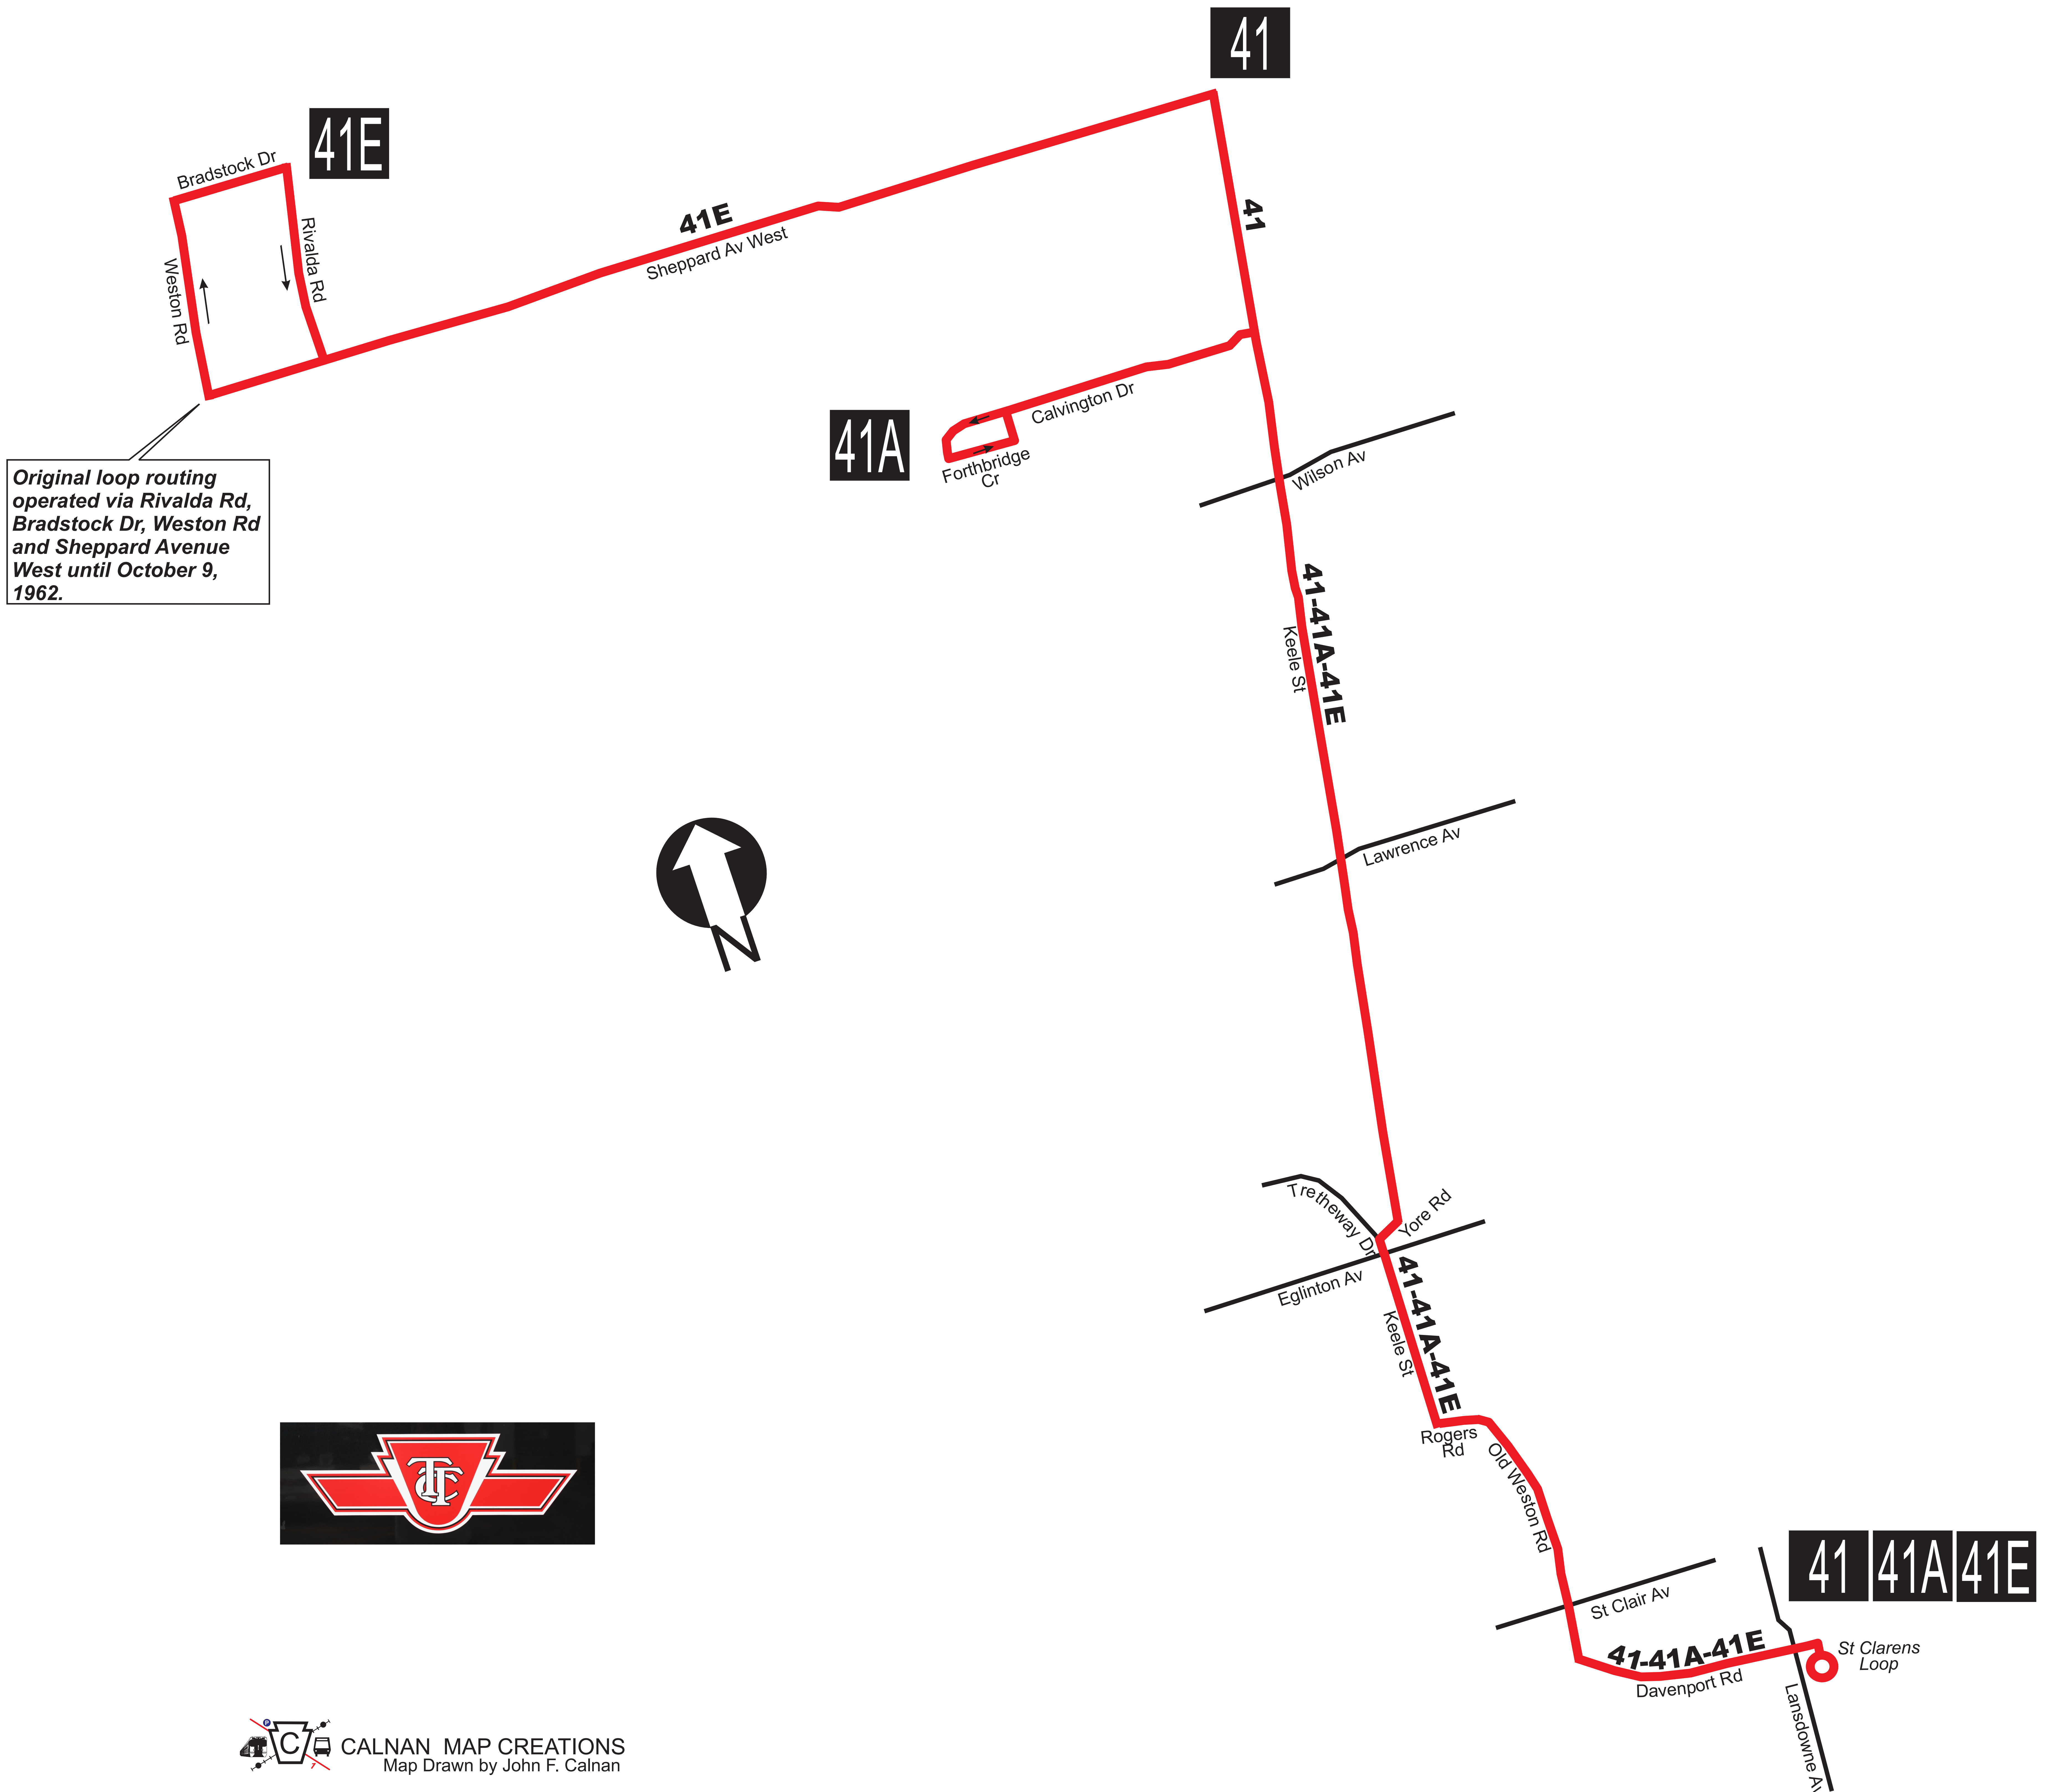

41 KEELE - November 28, 1952 To June 30, 1954

41

CALNAN MAP CREATIONS
Map Drawn by John F. Calnan

41

41 KEELE - July 1, 1954 To October 2, 1955

41 KEELE – October 3, 1955 To July 26, 1958

41 KEELE - July 27, 1958 To September 3, 1962

41 KEELE – September 4, 1962 To September 7, 1964

41 KEELE - September 8, 1964 To February 5, 1965

41 KEELE - February 6, 1965 To February 25, 1966

41 KEELE - June 27, 1976 To January 27, 1978

41 KEELE - January 28, 1978 To December 31, 1983

41 KEELE - January 1, 1984 To February 18, 1990

41 KEELE – February 13, 1994 To February 17, 1996

41 KEELE – February 18, 1996 To October 15, 2005

41 KEELE – October 16, 2005 To October 18, 2009

41 KEELE – October 19, 2009 To Present