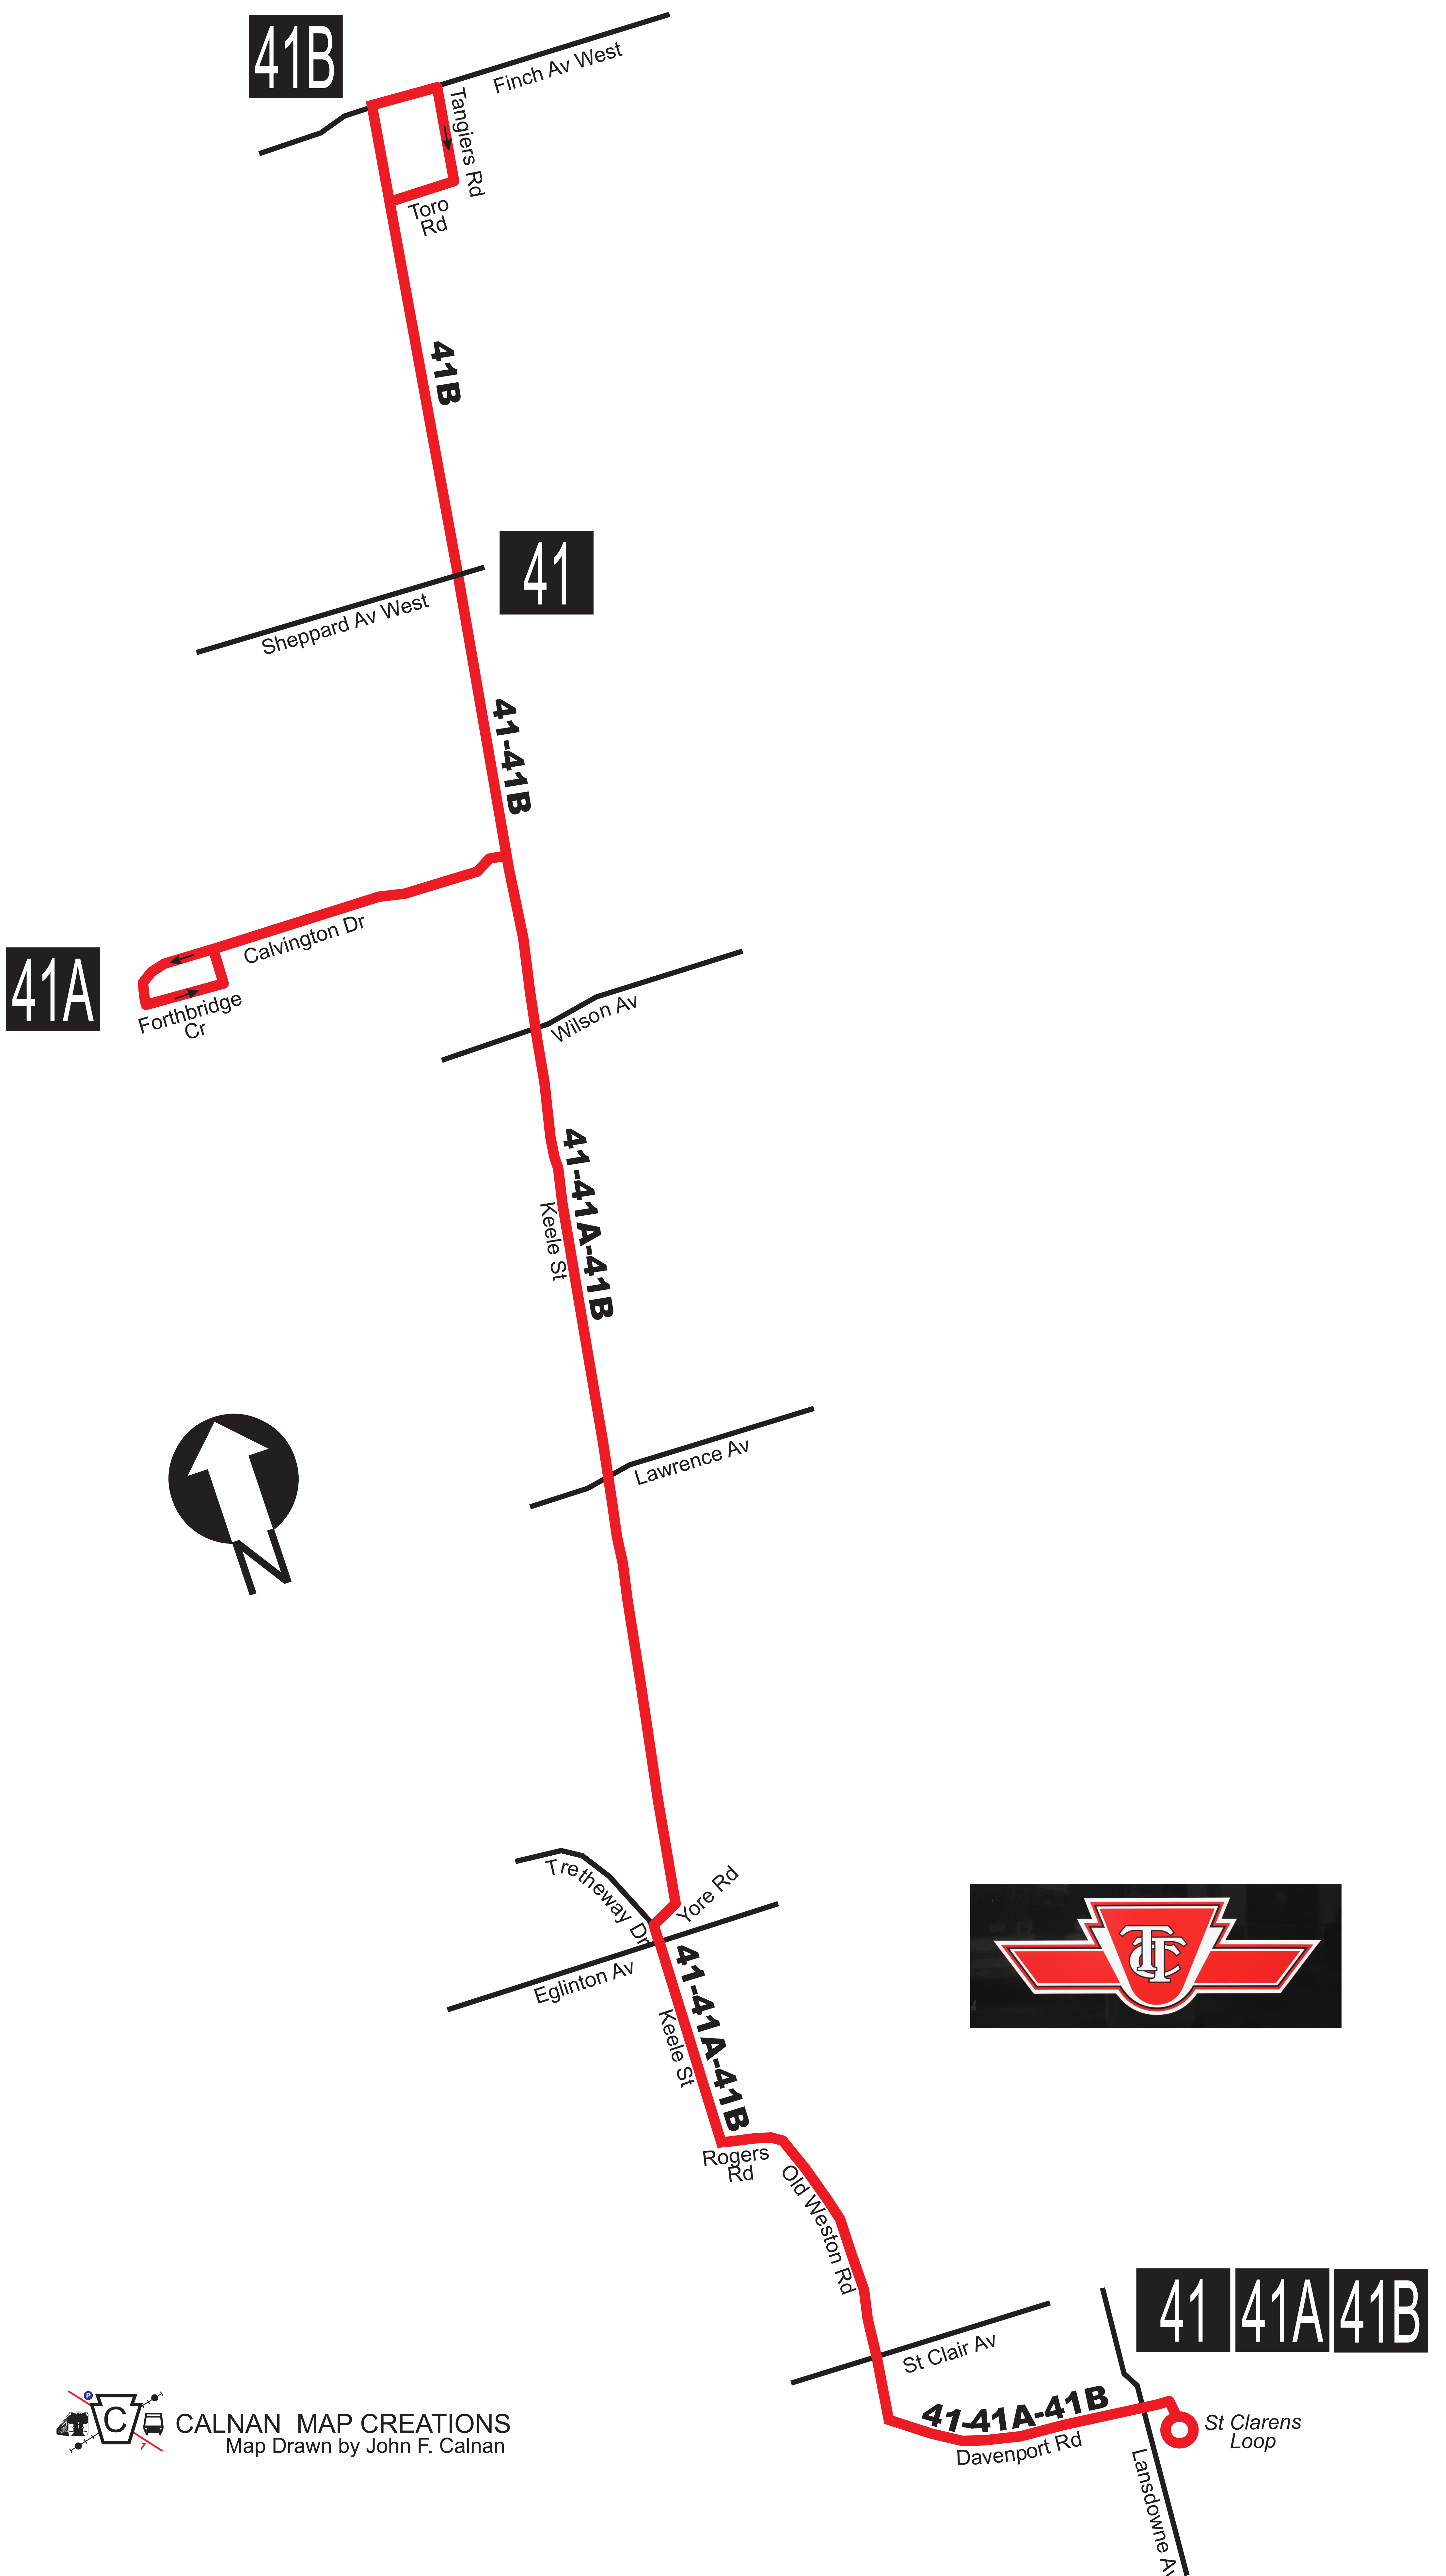

41 KEELE - November 28, 1952 To June 30, 1954

41

CALNAN MAP CREATIONS
Map Drawn by John F. Calnan

41

41 KEELE - July 1, 1954 To October 2, 1955

41 KEELE – October 3, 1955 To July 26, 1958

41 KEELE - July 27, 1958 To September 3, 1962

41 KEELE – September 4, 1962 To September 7, 1964

41 KEELE - September 8, 1964 To February 5, 1965

41 KEELE - February 6, 1965 To February 25, 1966

41 KEELE - June 27, 1976 To January 27, 1978

41 KEELE - January 28, 1978 To December 31, 1983

41 KEELE - January 1, 1984 To February 18, 1990

41 KEELE – February 13, 1994 To February 17, 1996

41 KEELE – February 18, 1996 To October 15, 2005

41 KEELE – October 16, 2005 To October 18, 2009

41 KEELE – October 19, 2009 To Present