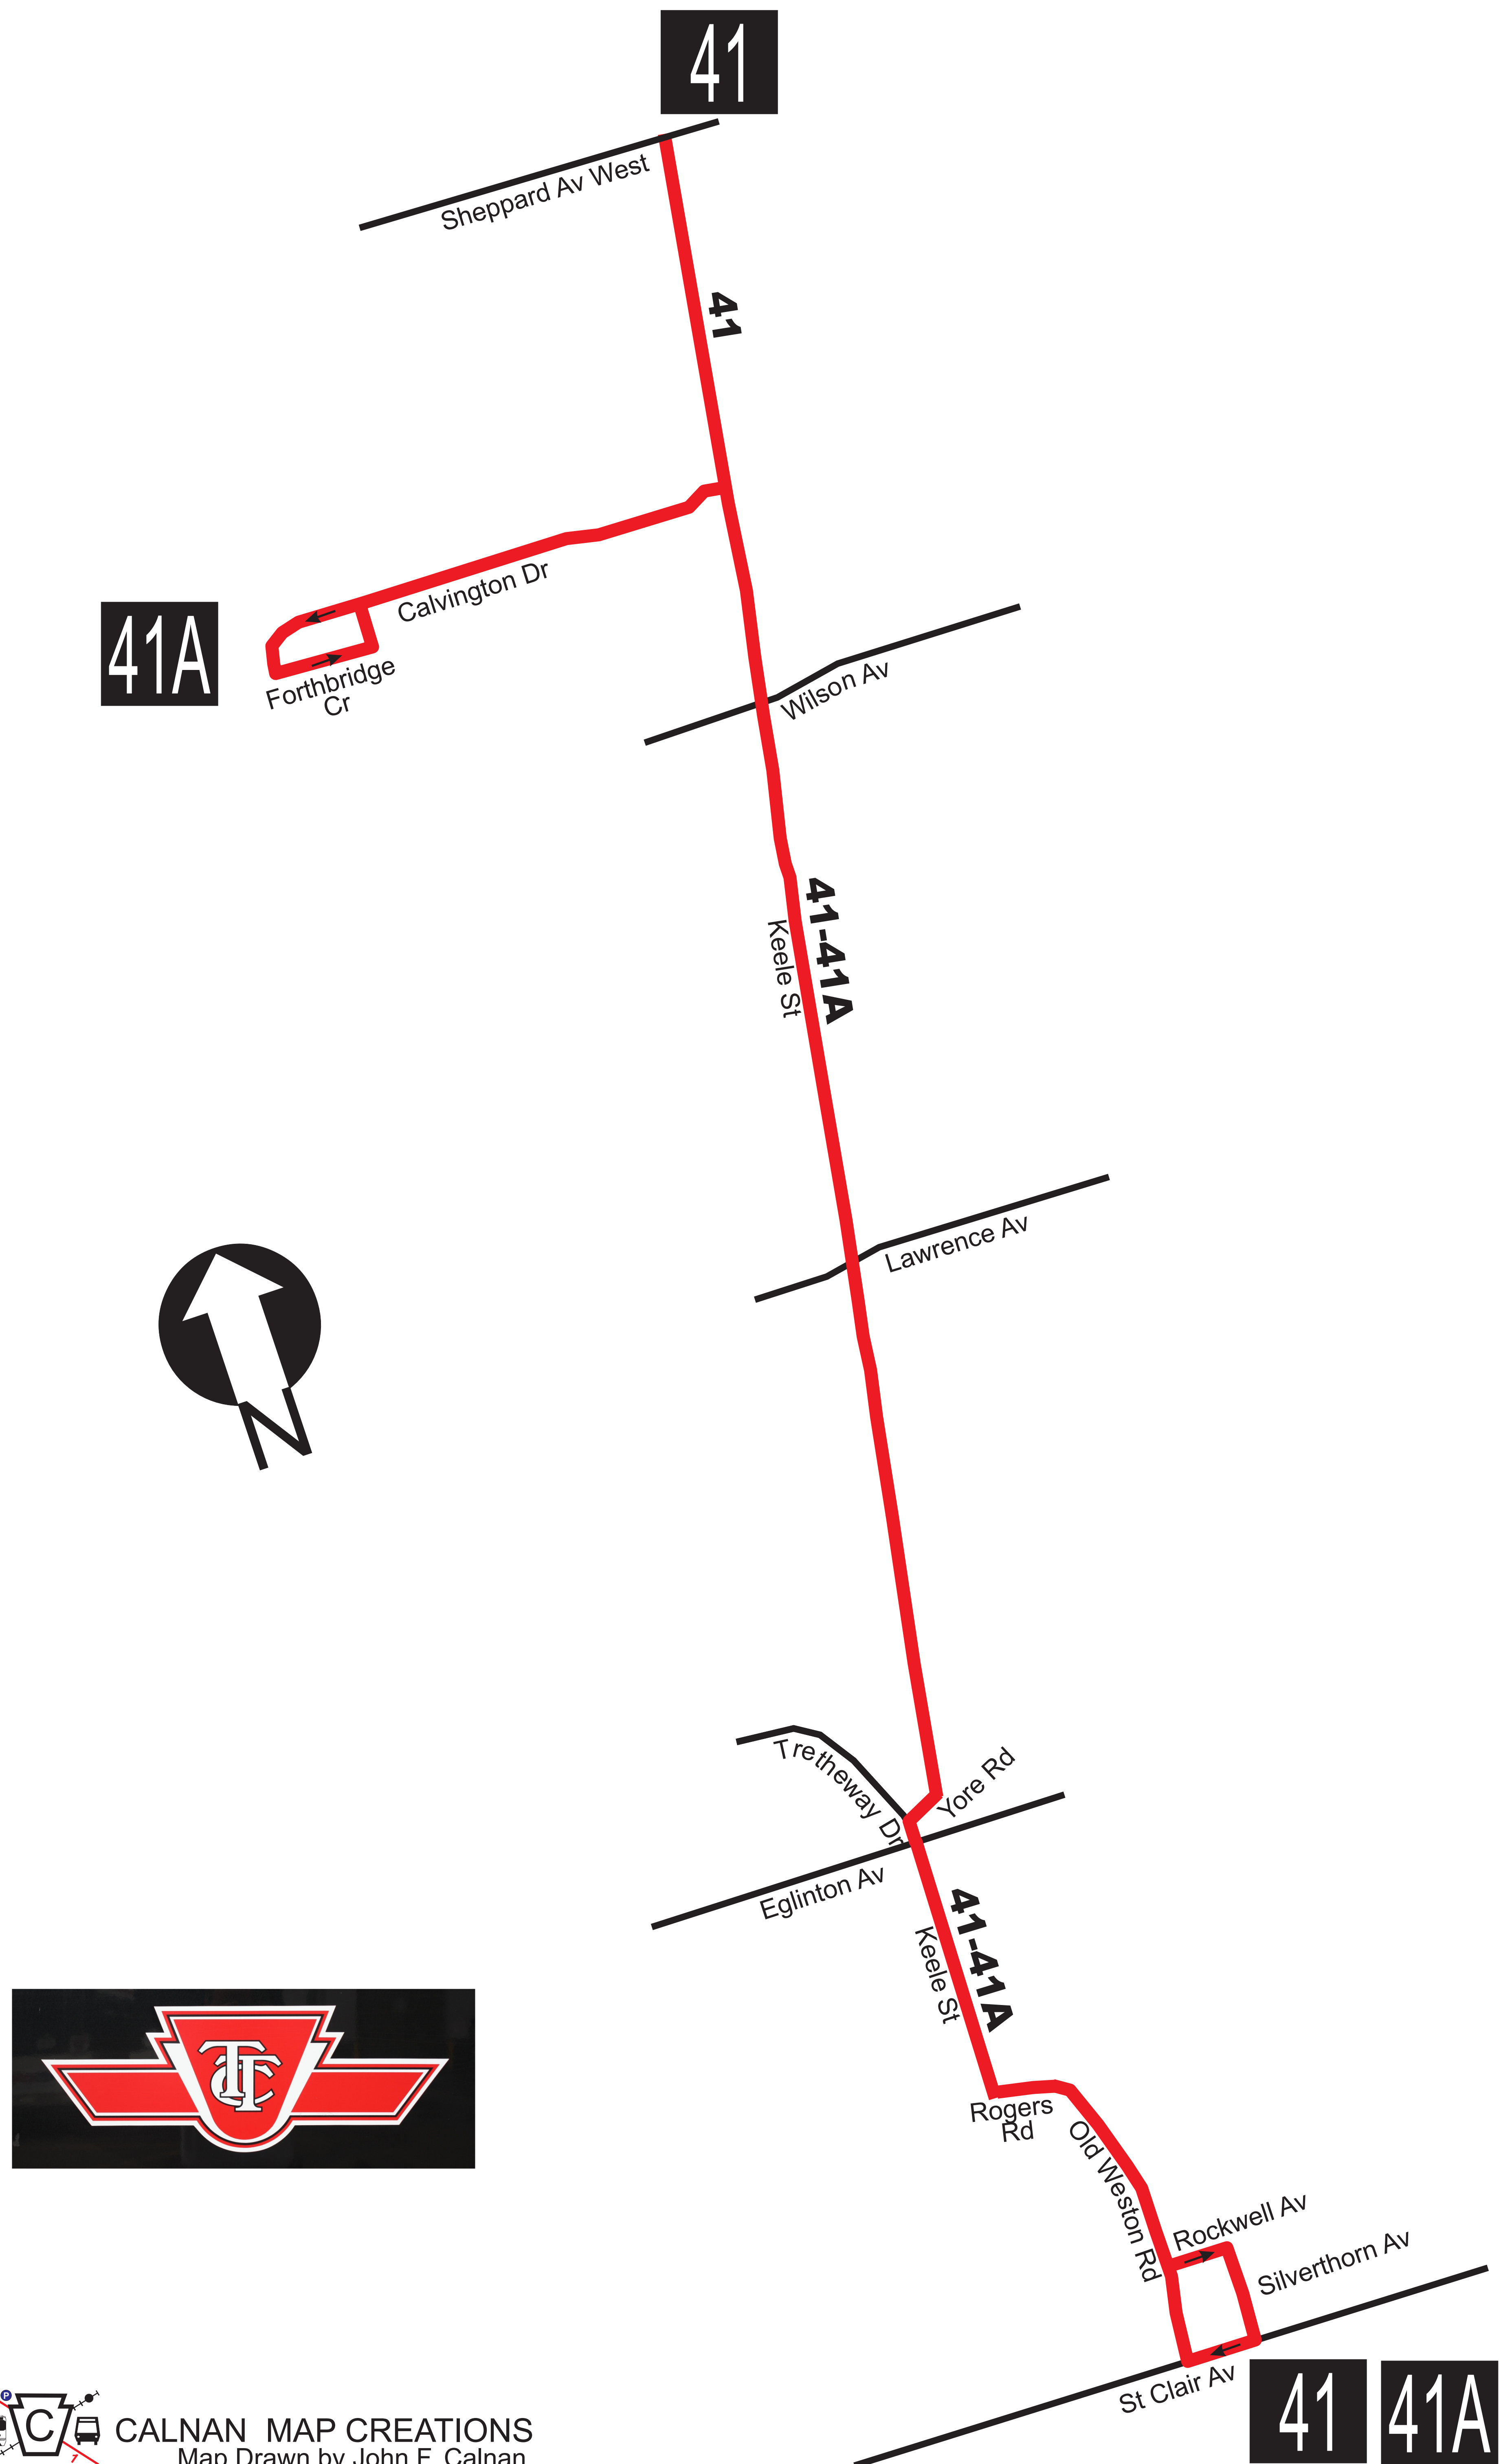

41 KEELE - November 28, 1952 To June 30, 1954

41

CALNAN MAP CREATIONS
Map Drawn by John F. Calnan

41

41 KEELE - July 1, 1954 To October 2, 1955

41 KEELE – October 3, 1955 To July 26, 1958

41 KEELE - July 27, 1958 To September 3, 1962

41 KEELE – September 4, 1962 To September 7, 1964

41 KEELE - September 8, 1964 To February 5, 1965

41 KEELE - February 6, 1965 To February 25, 1966

41 KEELE - June 27, 1976 To January 27, 1978

41 KEELE - January 28, 1978 To December 31, 1983

41 KEELE - January 1, 1984 To February 18, 1990

41 KEELE – February 13, 1994 To February 17, 1996

41 KEELE – February 18, 1996 To October 15, 2005

41 KEELE – October 16, 2005 To October 18, 2009

41 KEELE – October 19, 2009 To Present