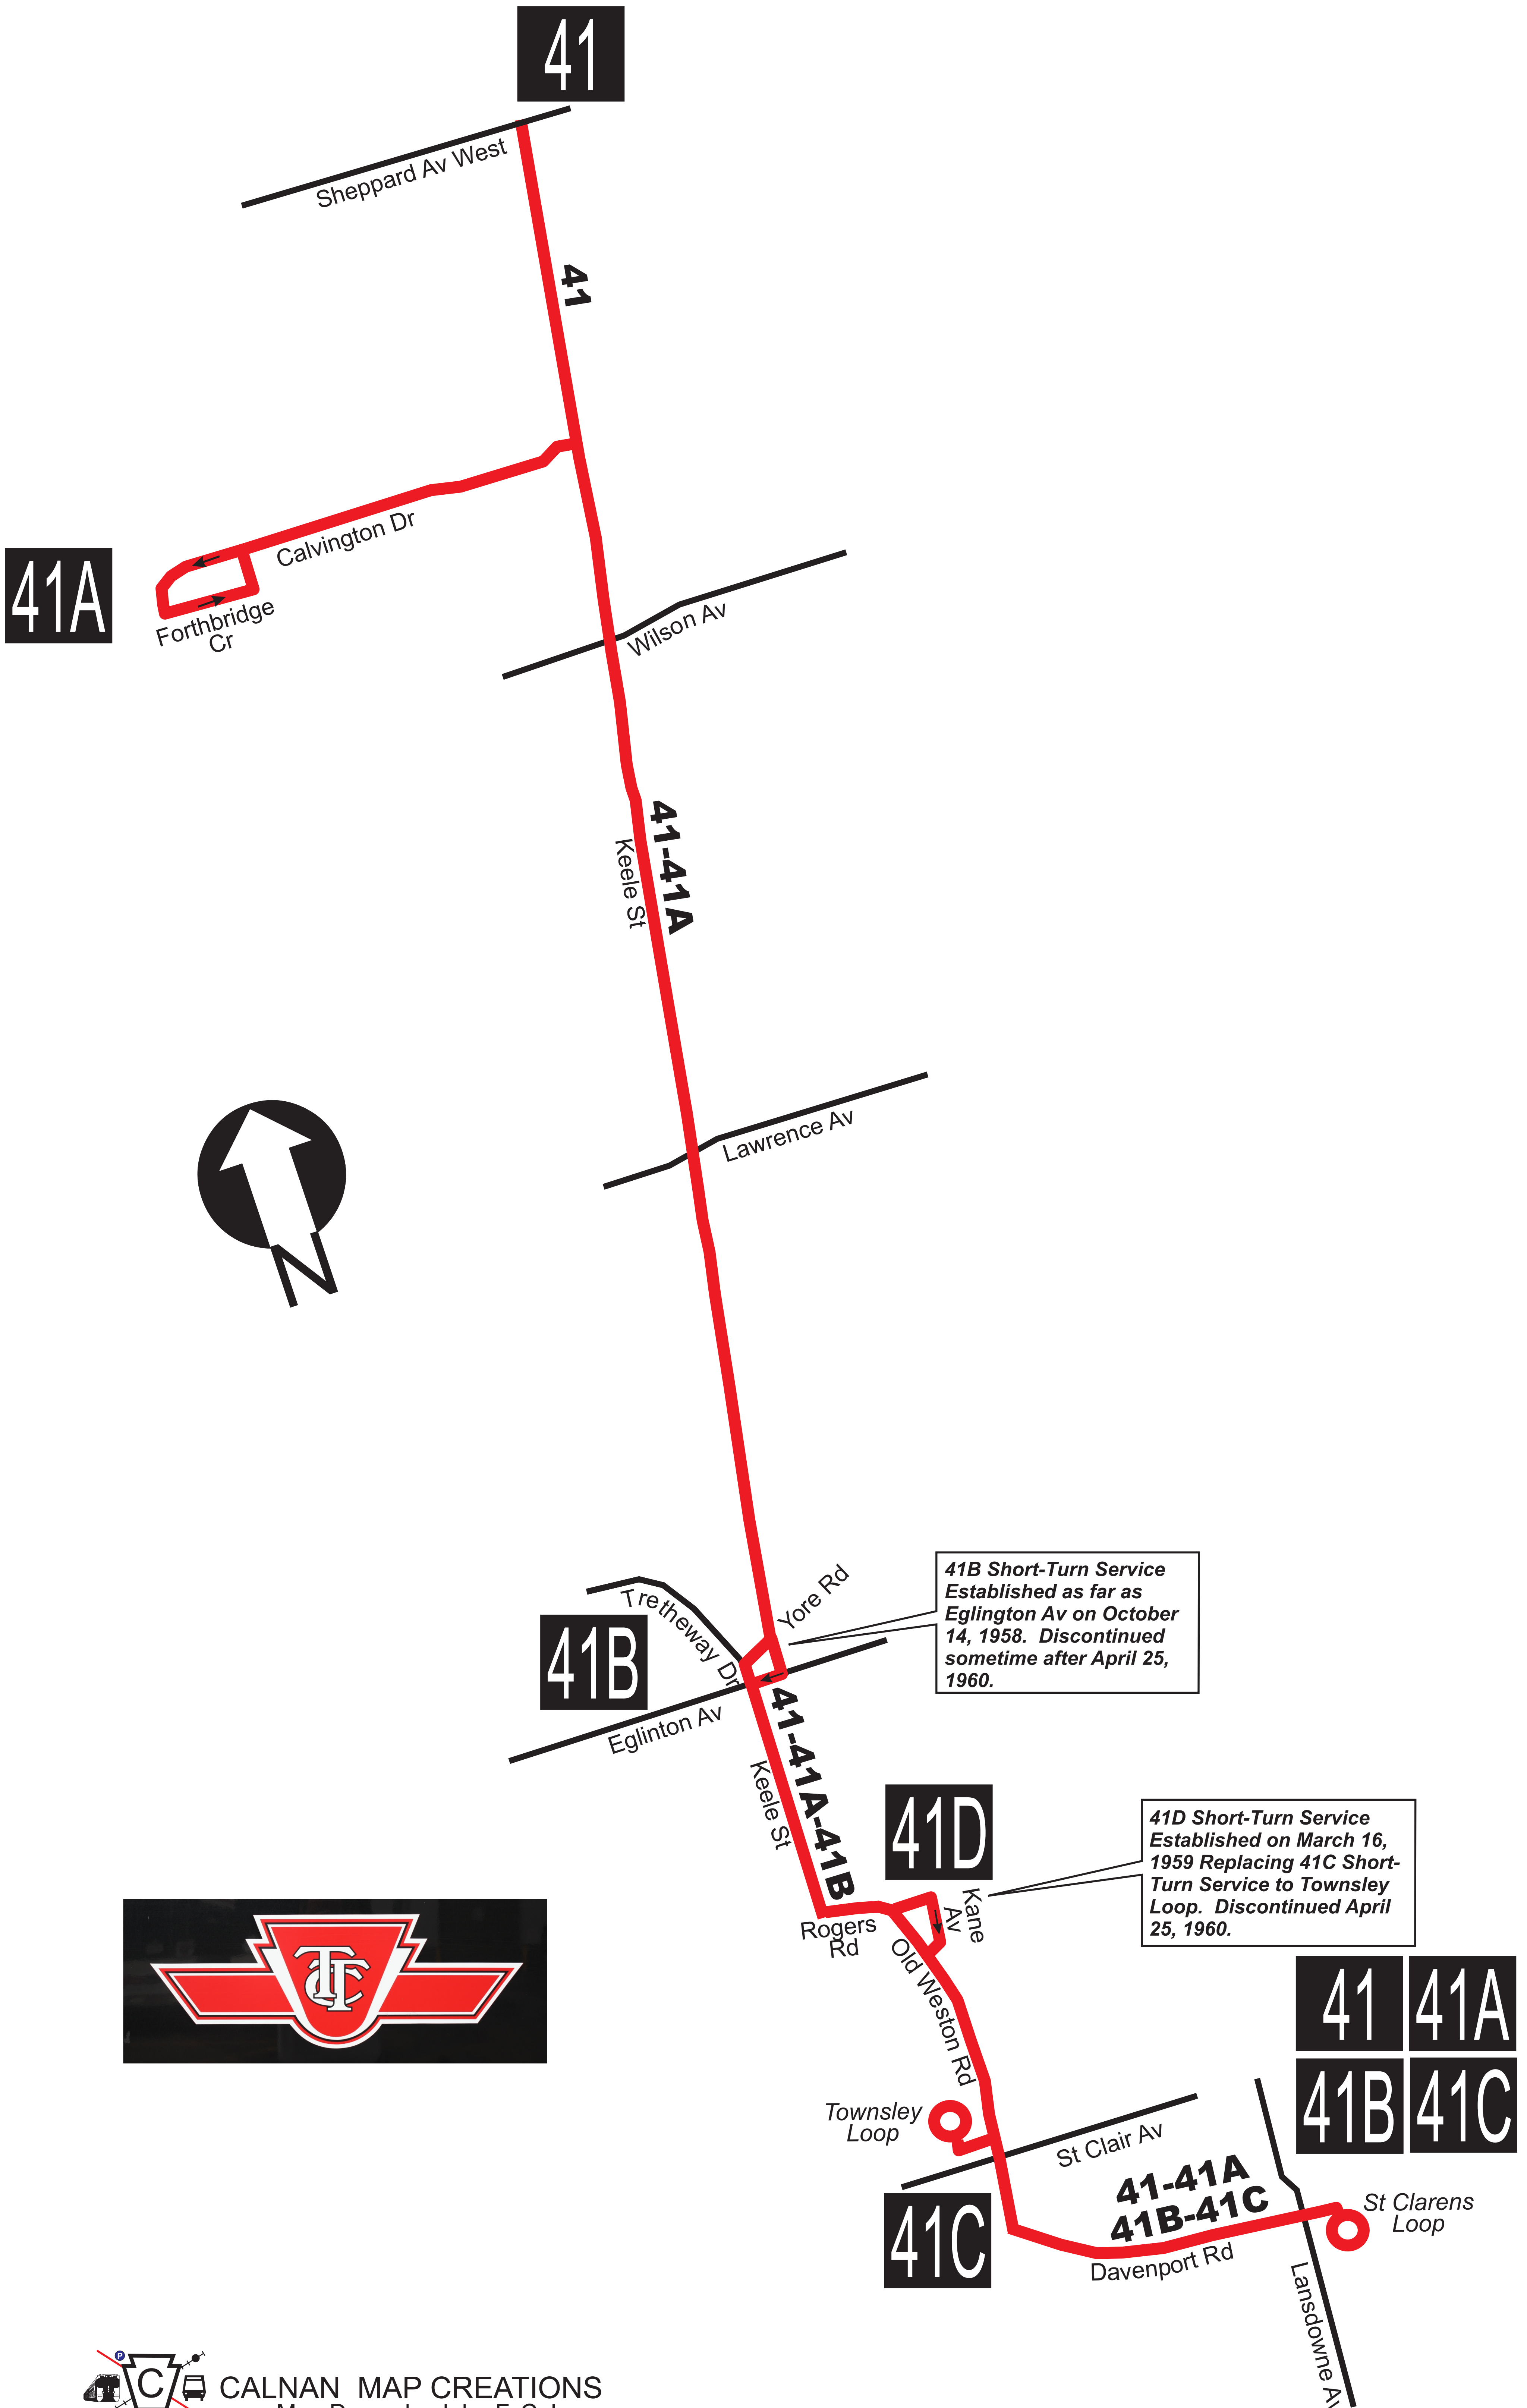

41 KEELE - November 28, 1952 To June 30, 1954

41

CALNAN MAP CREATIONS
Map Drawn by John F. Calnan

41

41 KEELE - July 1, 1954 To October 2, 1955

41 KEELE – October 3, 1955 To July 26, 1958

41 KEELE - July 27, 1958 To September 3, 1962

41 KEELE – September 4, 1962 To September 7, 1964

41 KEELE - September 8, 1964 To February 5, 1965

41 KEELE - February 6, 1965 To February 25, 1966

41 KEELE - June 27, 1976 To January 27, 1978

41 KEELE - January 28, 1978 To December 31, 1983

41 KEELE - January 1, 1984 To February 18, 1990

41 KEELE – February 13, 1994 To February 17, 1996

41 KEELE – February 18, 1996 To October 15, 2005

41 KEELE – October 16, 2005 To October 18, 2009

41 KEELE – October 19, 2009 To Present