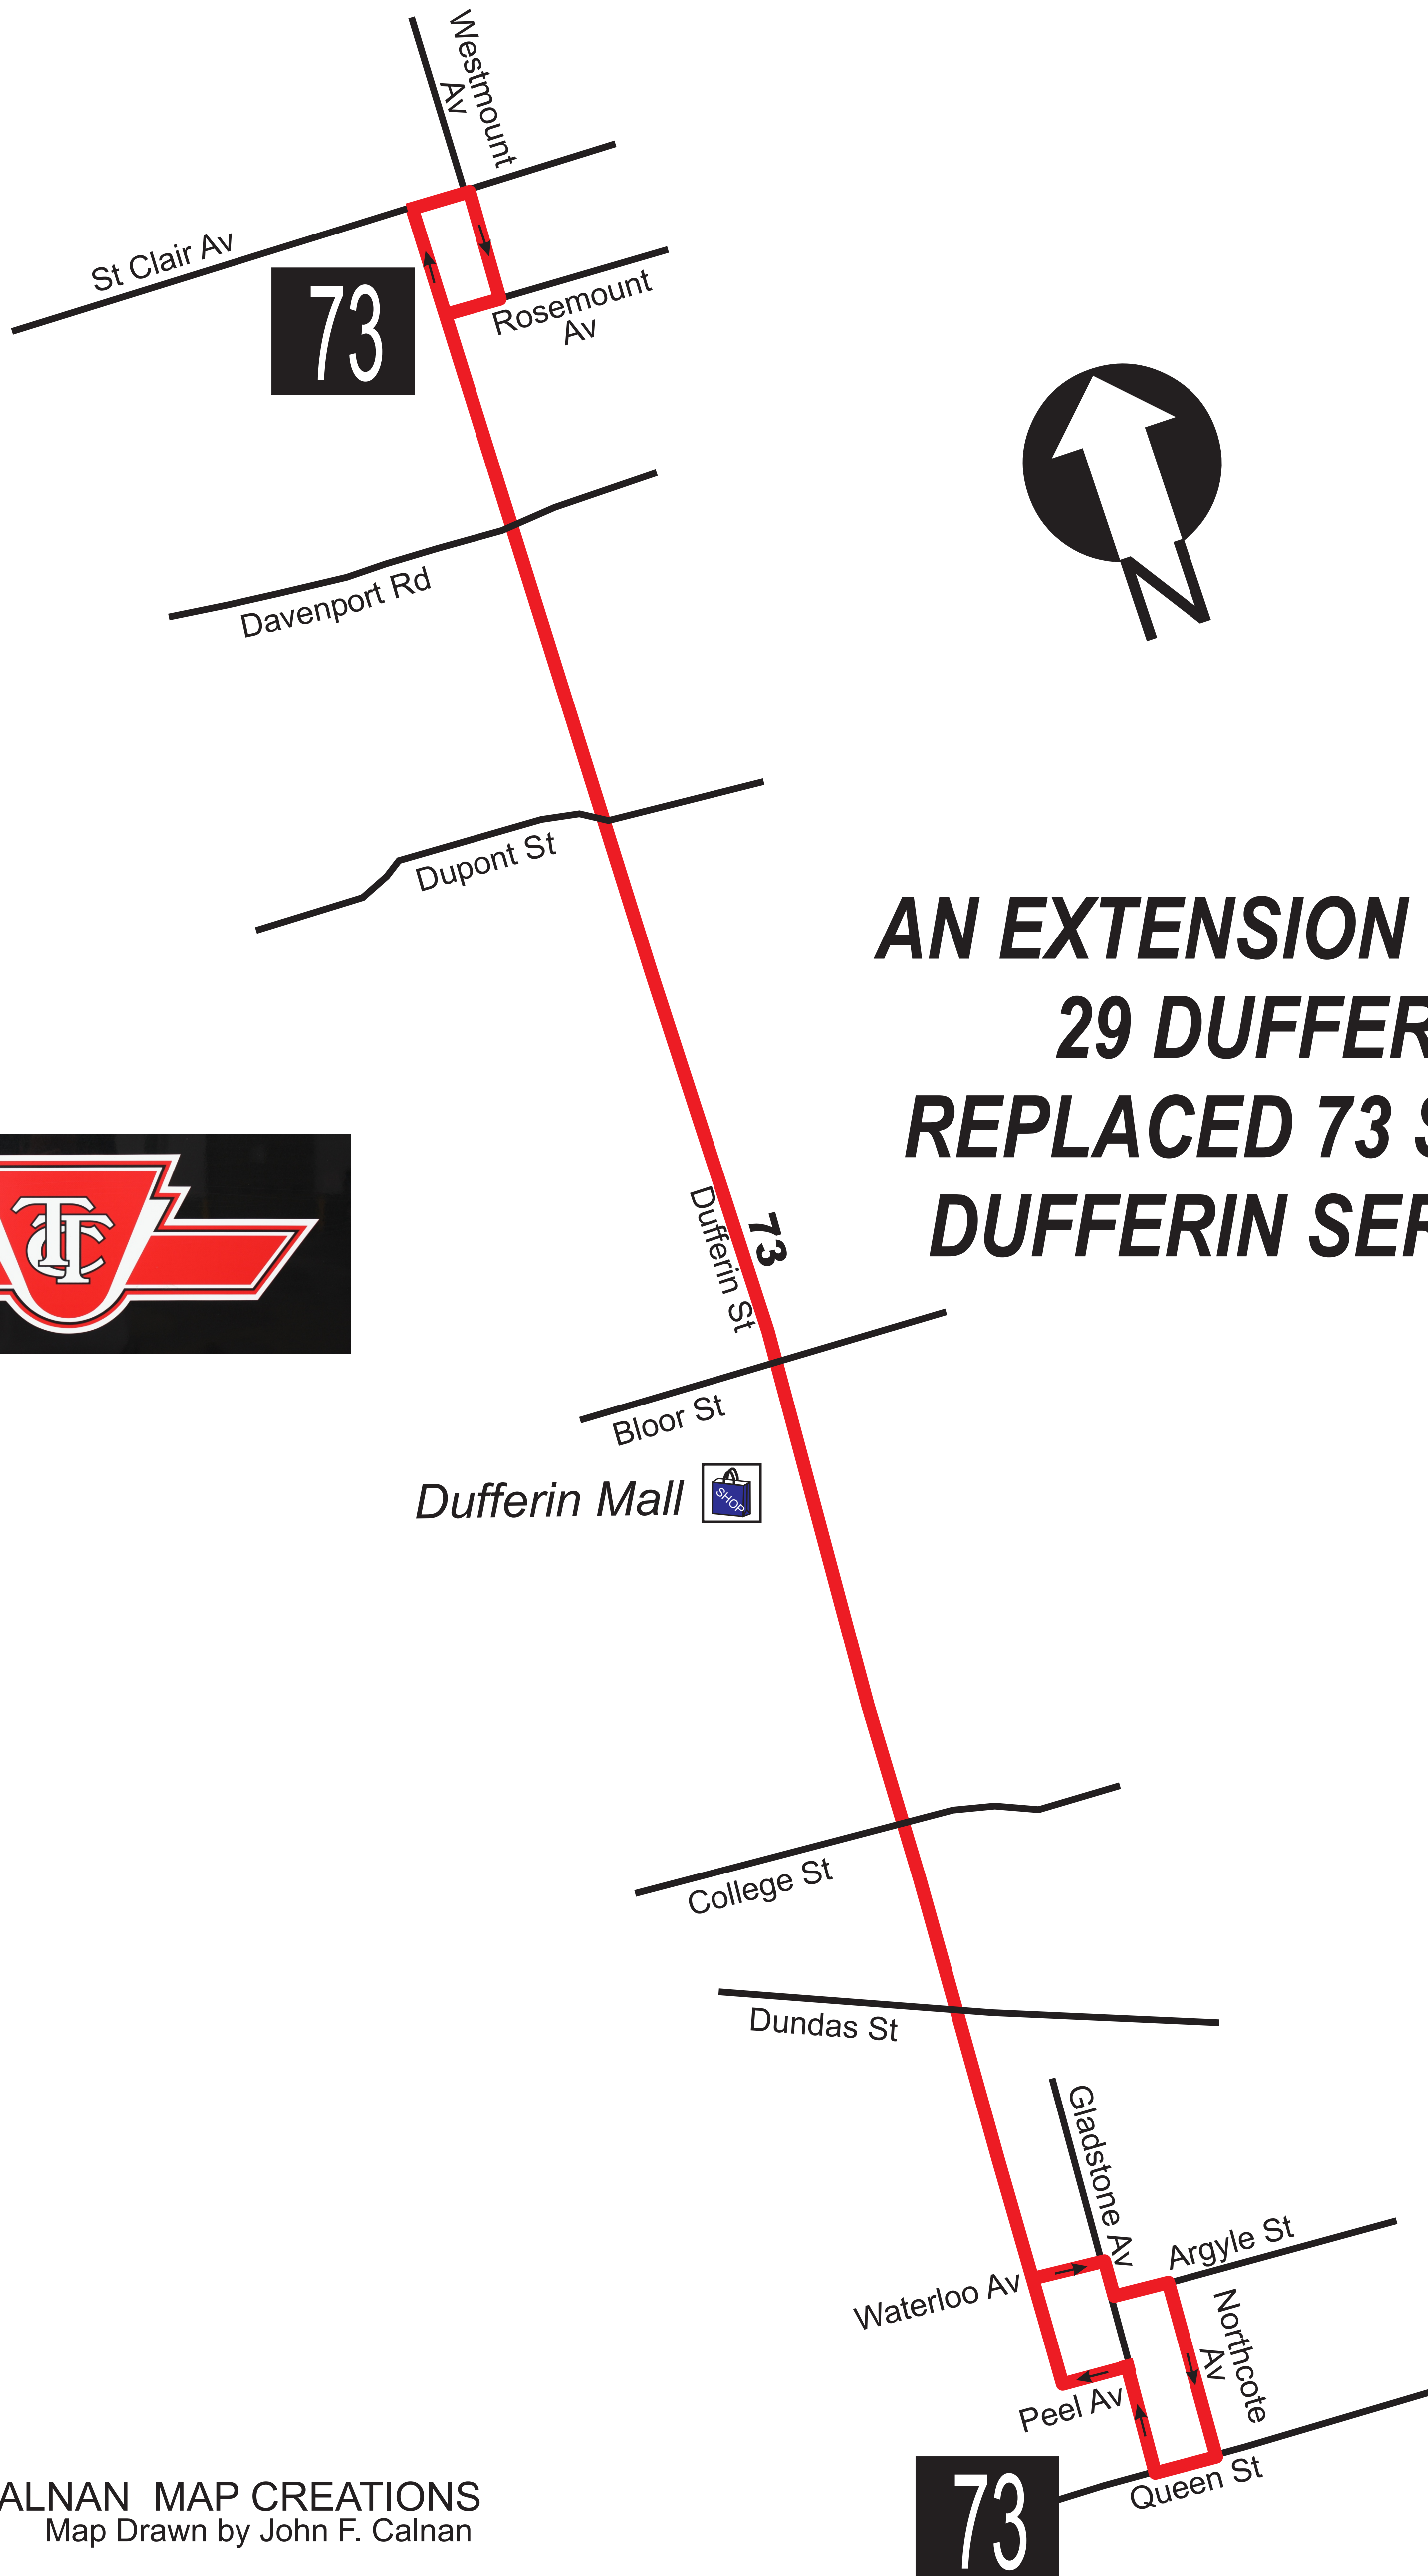

# 73 SOUTH DUFFERIN

September 5, 1961 To March 25, 1962

**AN EXTENSION OF THE  
29 DUFFERIN  
REPLACED 73 SOUTH  
DUFFERIN SERVICE.**

CALNAN MAP CREATIONS  
Map Drawn by John F. Calnan