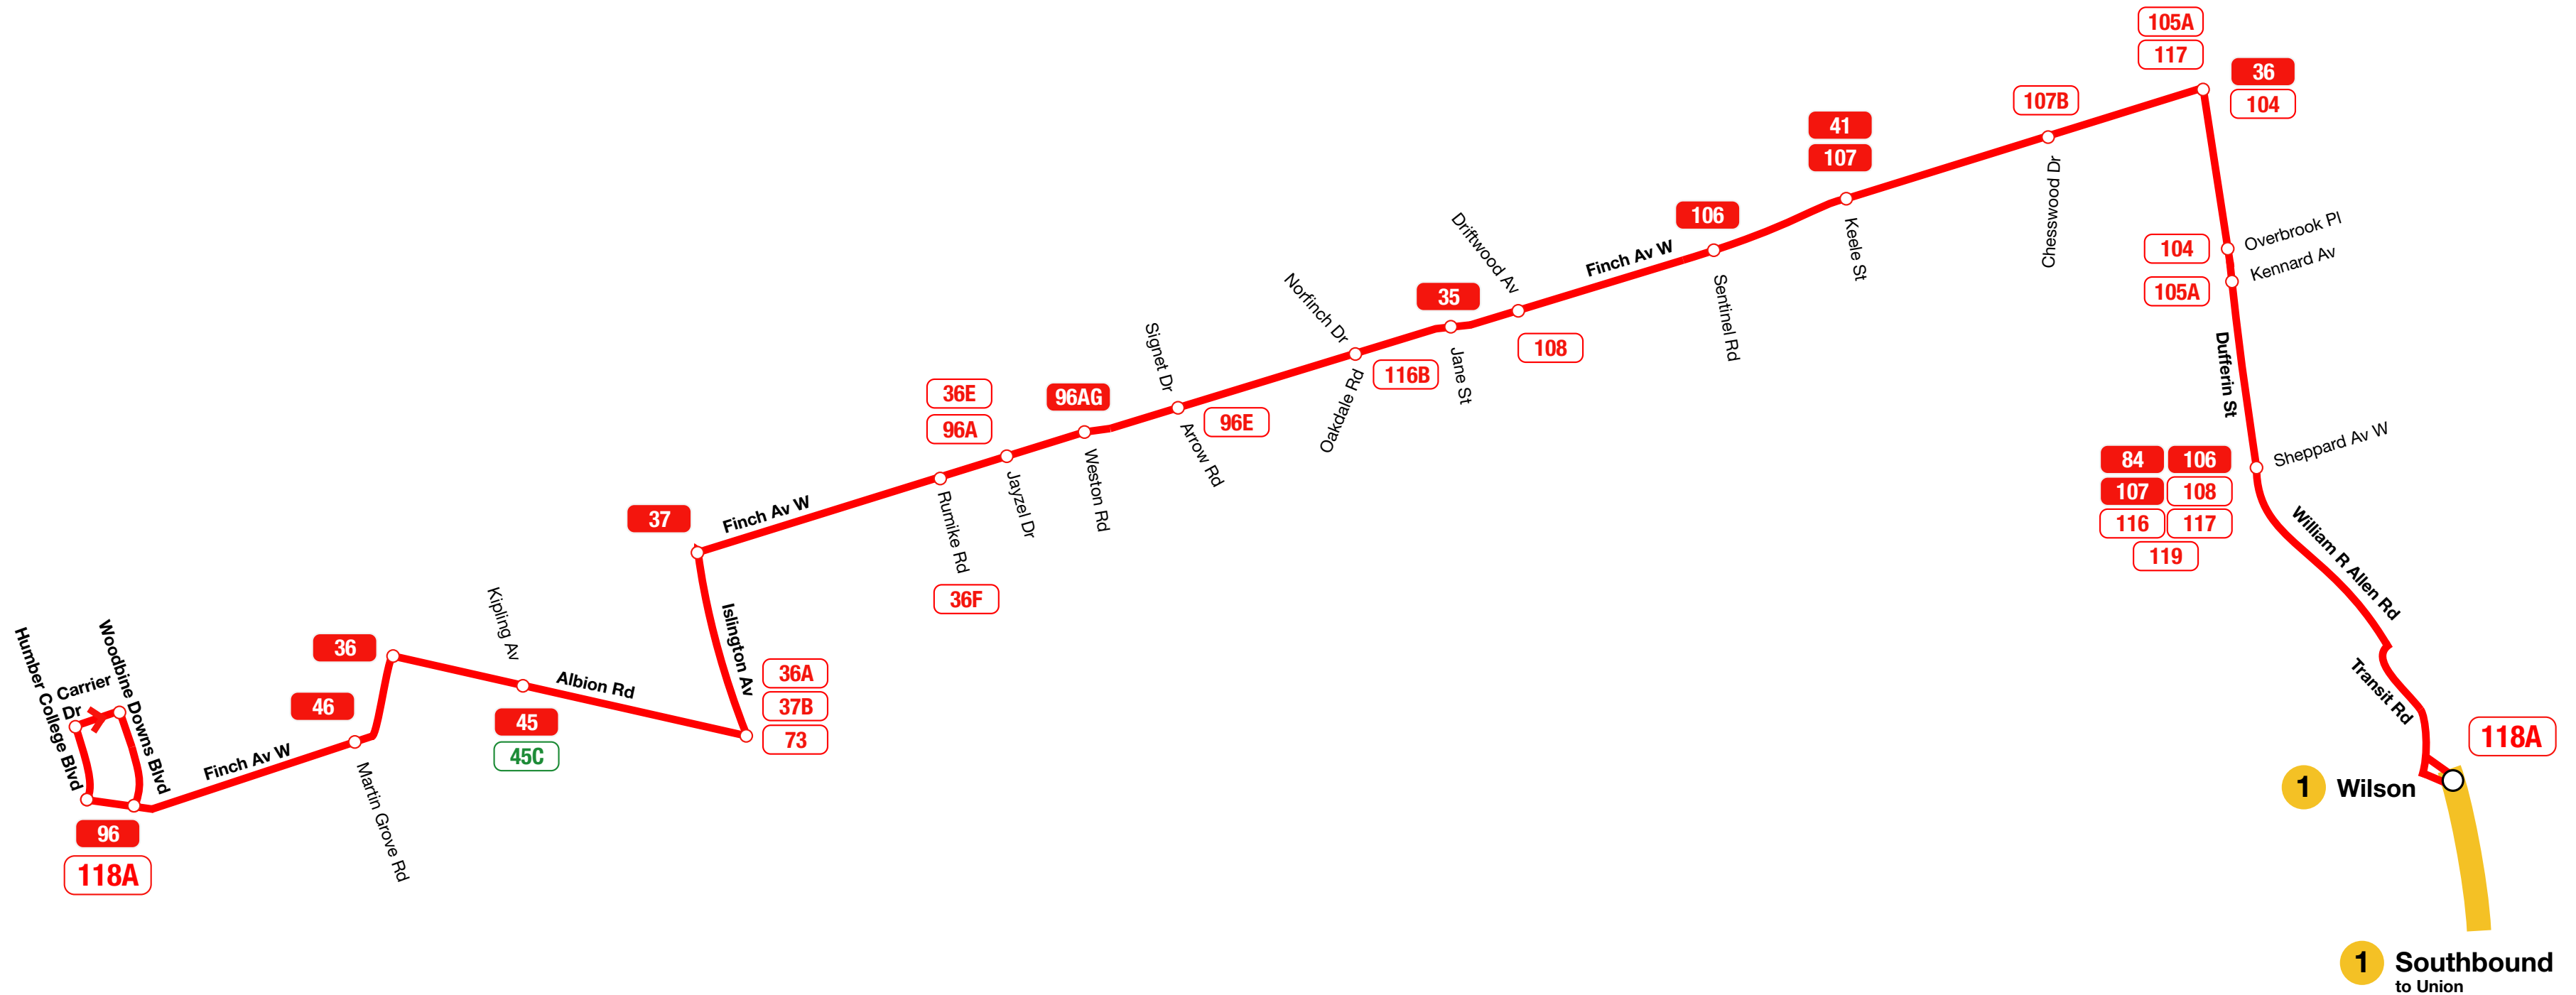

118

FINCH VIA ALLEN

Routing from September 6, 1983 to December 9, 1983

118

FINCH VIA ALLEN

Routing from December 10, 1983 to January 3, 1986

118

FINCH VIA ALLEN

Routing from January 6, 1986 to November 23, 1990

118

FINCH VIA ALLEN

Routing from November 26, 1990 to February 16, 1996