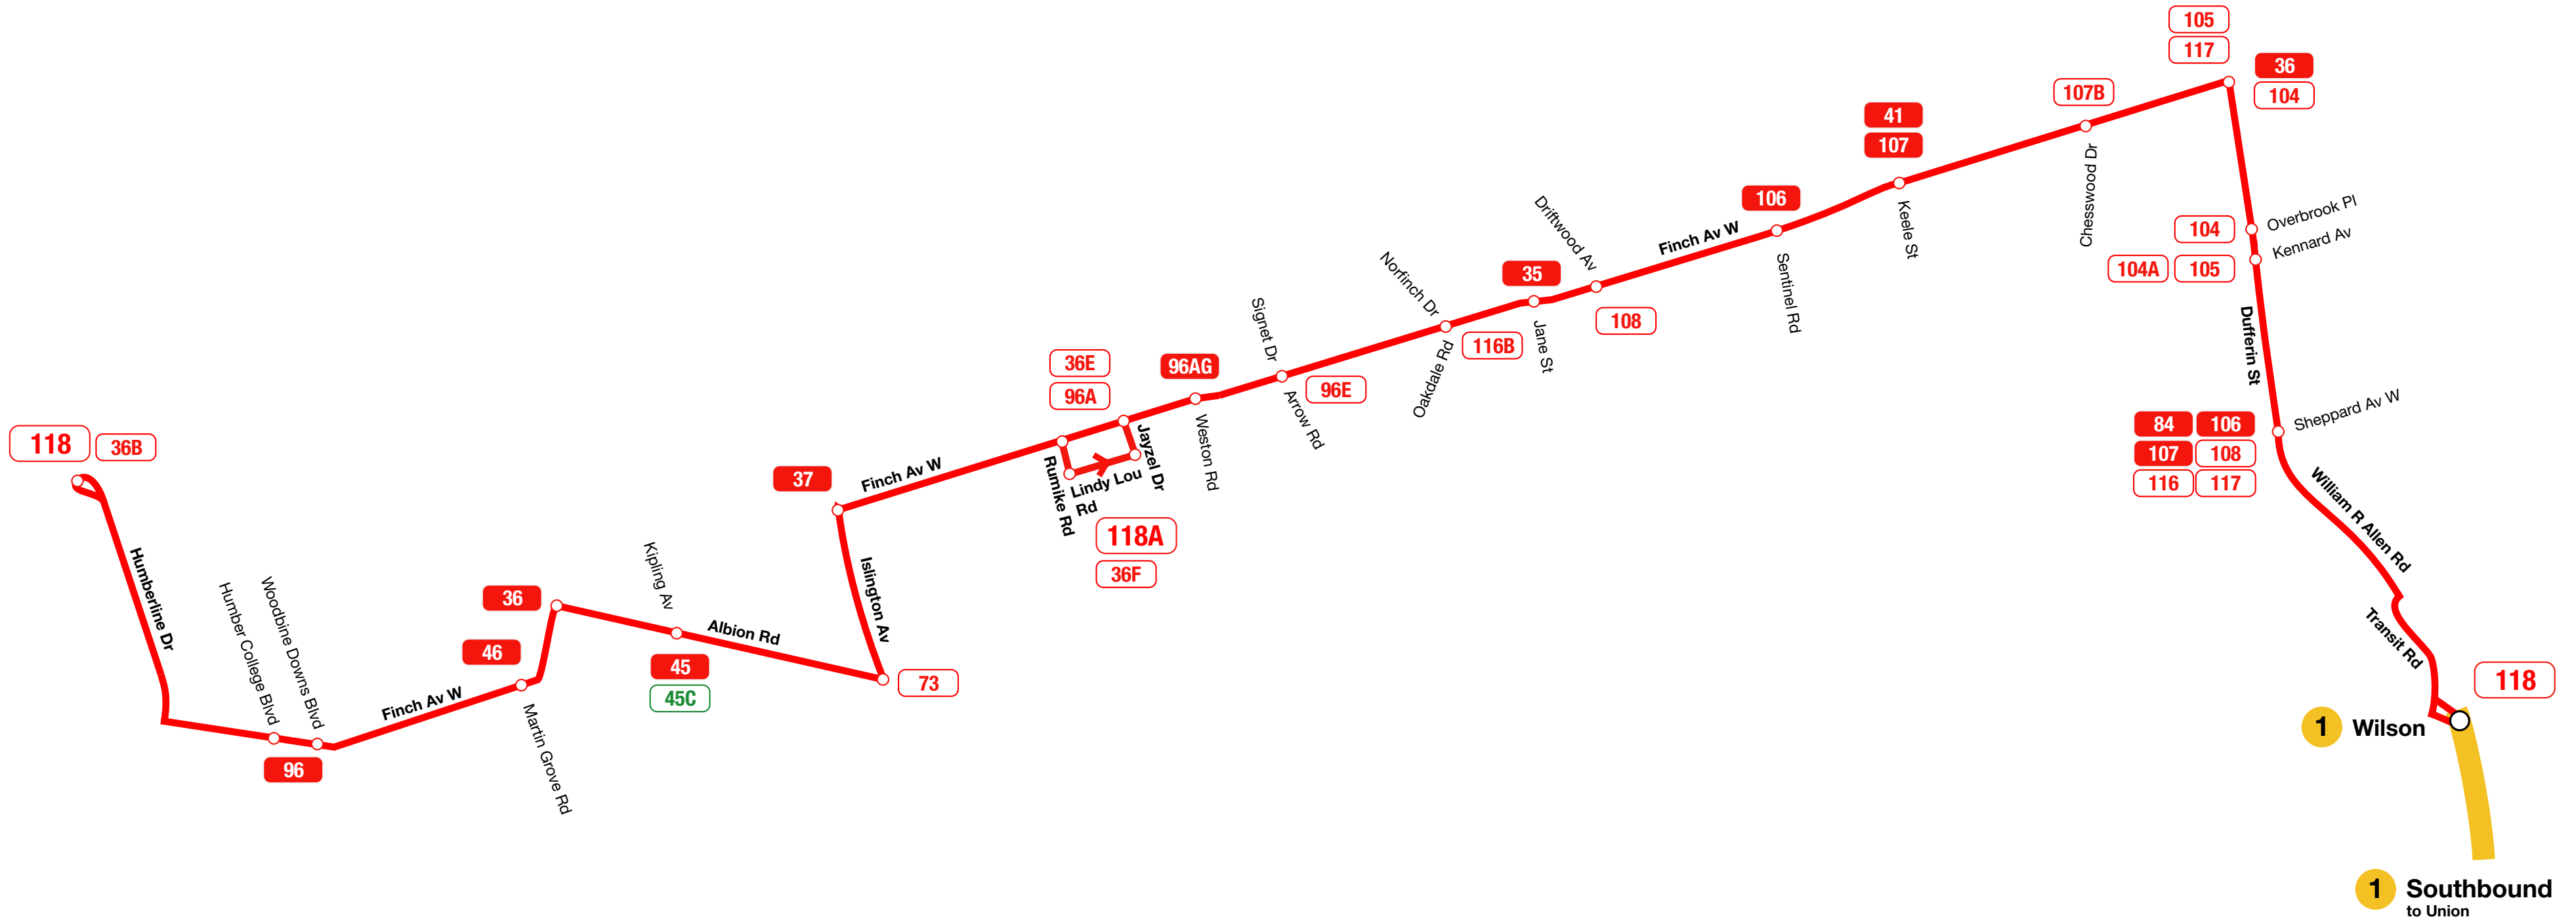

118

FINCH VIA ALLEN

Routing from September 6, 1983 to December 9, 1983

118

FINCH VIA ALLEN

Routing from December 10, 1983 to January 3, 1986

118

FINCH VIA ALLEN

Routing from January 6, 1986 to November 23, 1990

118

FINCH VIA ALLEN

Routing from November 26, 1990 to February 16, 1996