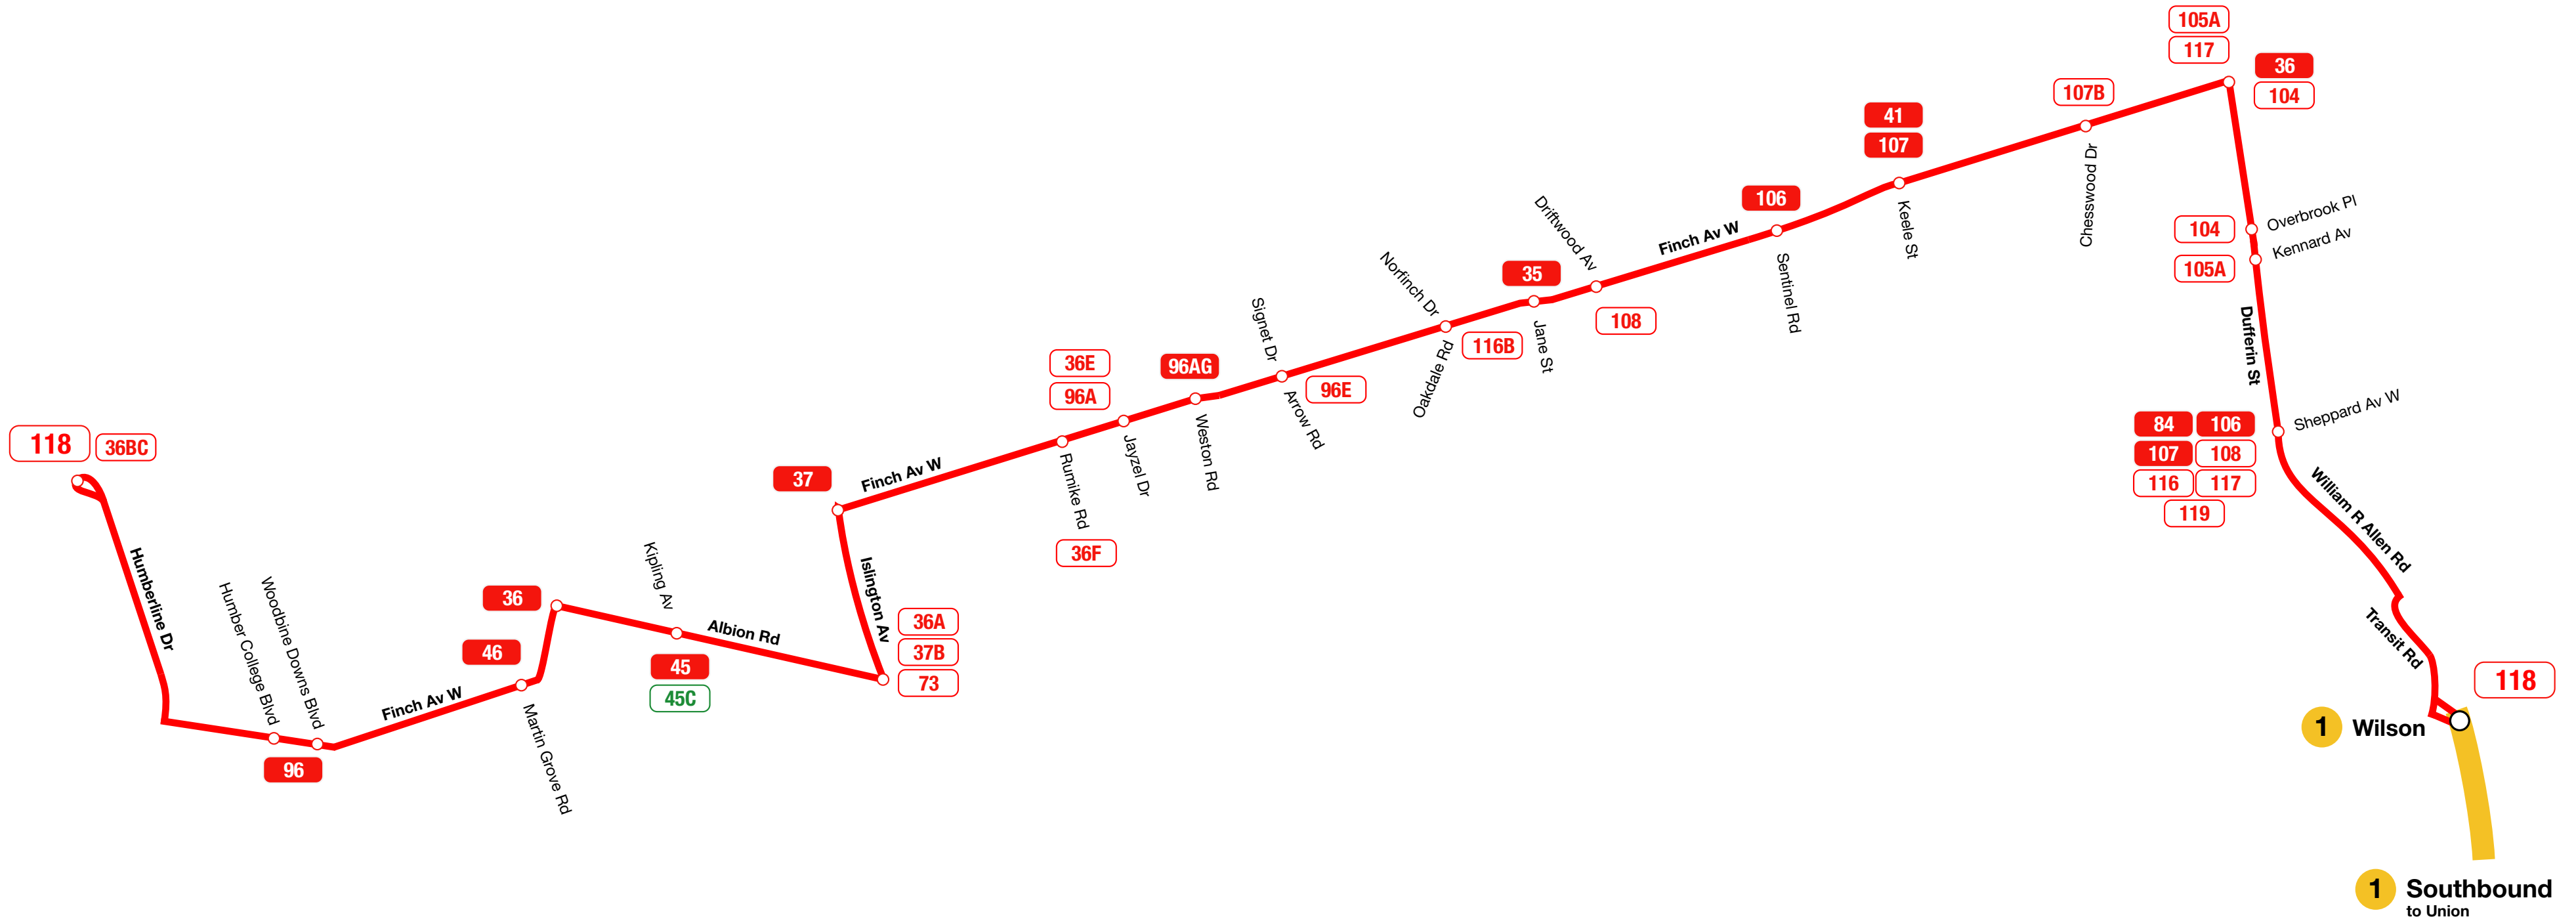

118

FINCH VIA ALLEN

Routing from September 6, 1983 to December 9, 1983

118

FINCH VIA ALLEN

Routing from December 10, 1983 to January 3, 1986

118

FINCH VIA ALLEN

Routing from January 6, 1986 to November 23, 1990

118

FINCH VIA ALLEN

Routing from November 26, 1990 to February 16, 1996