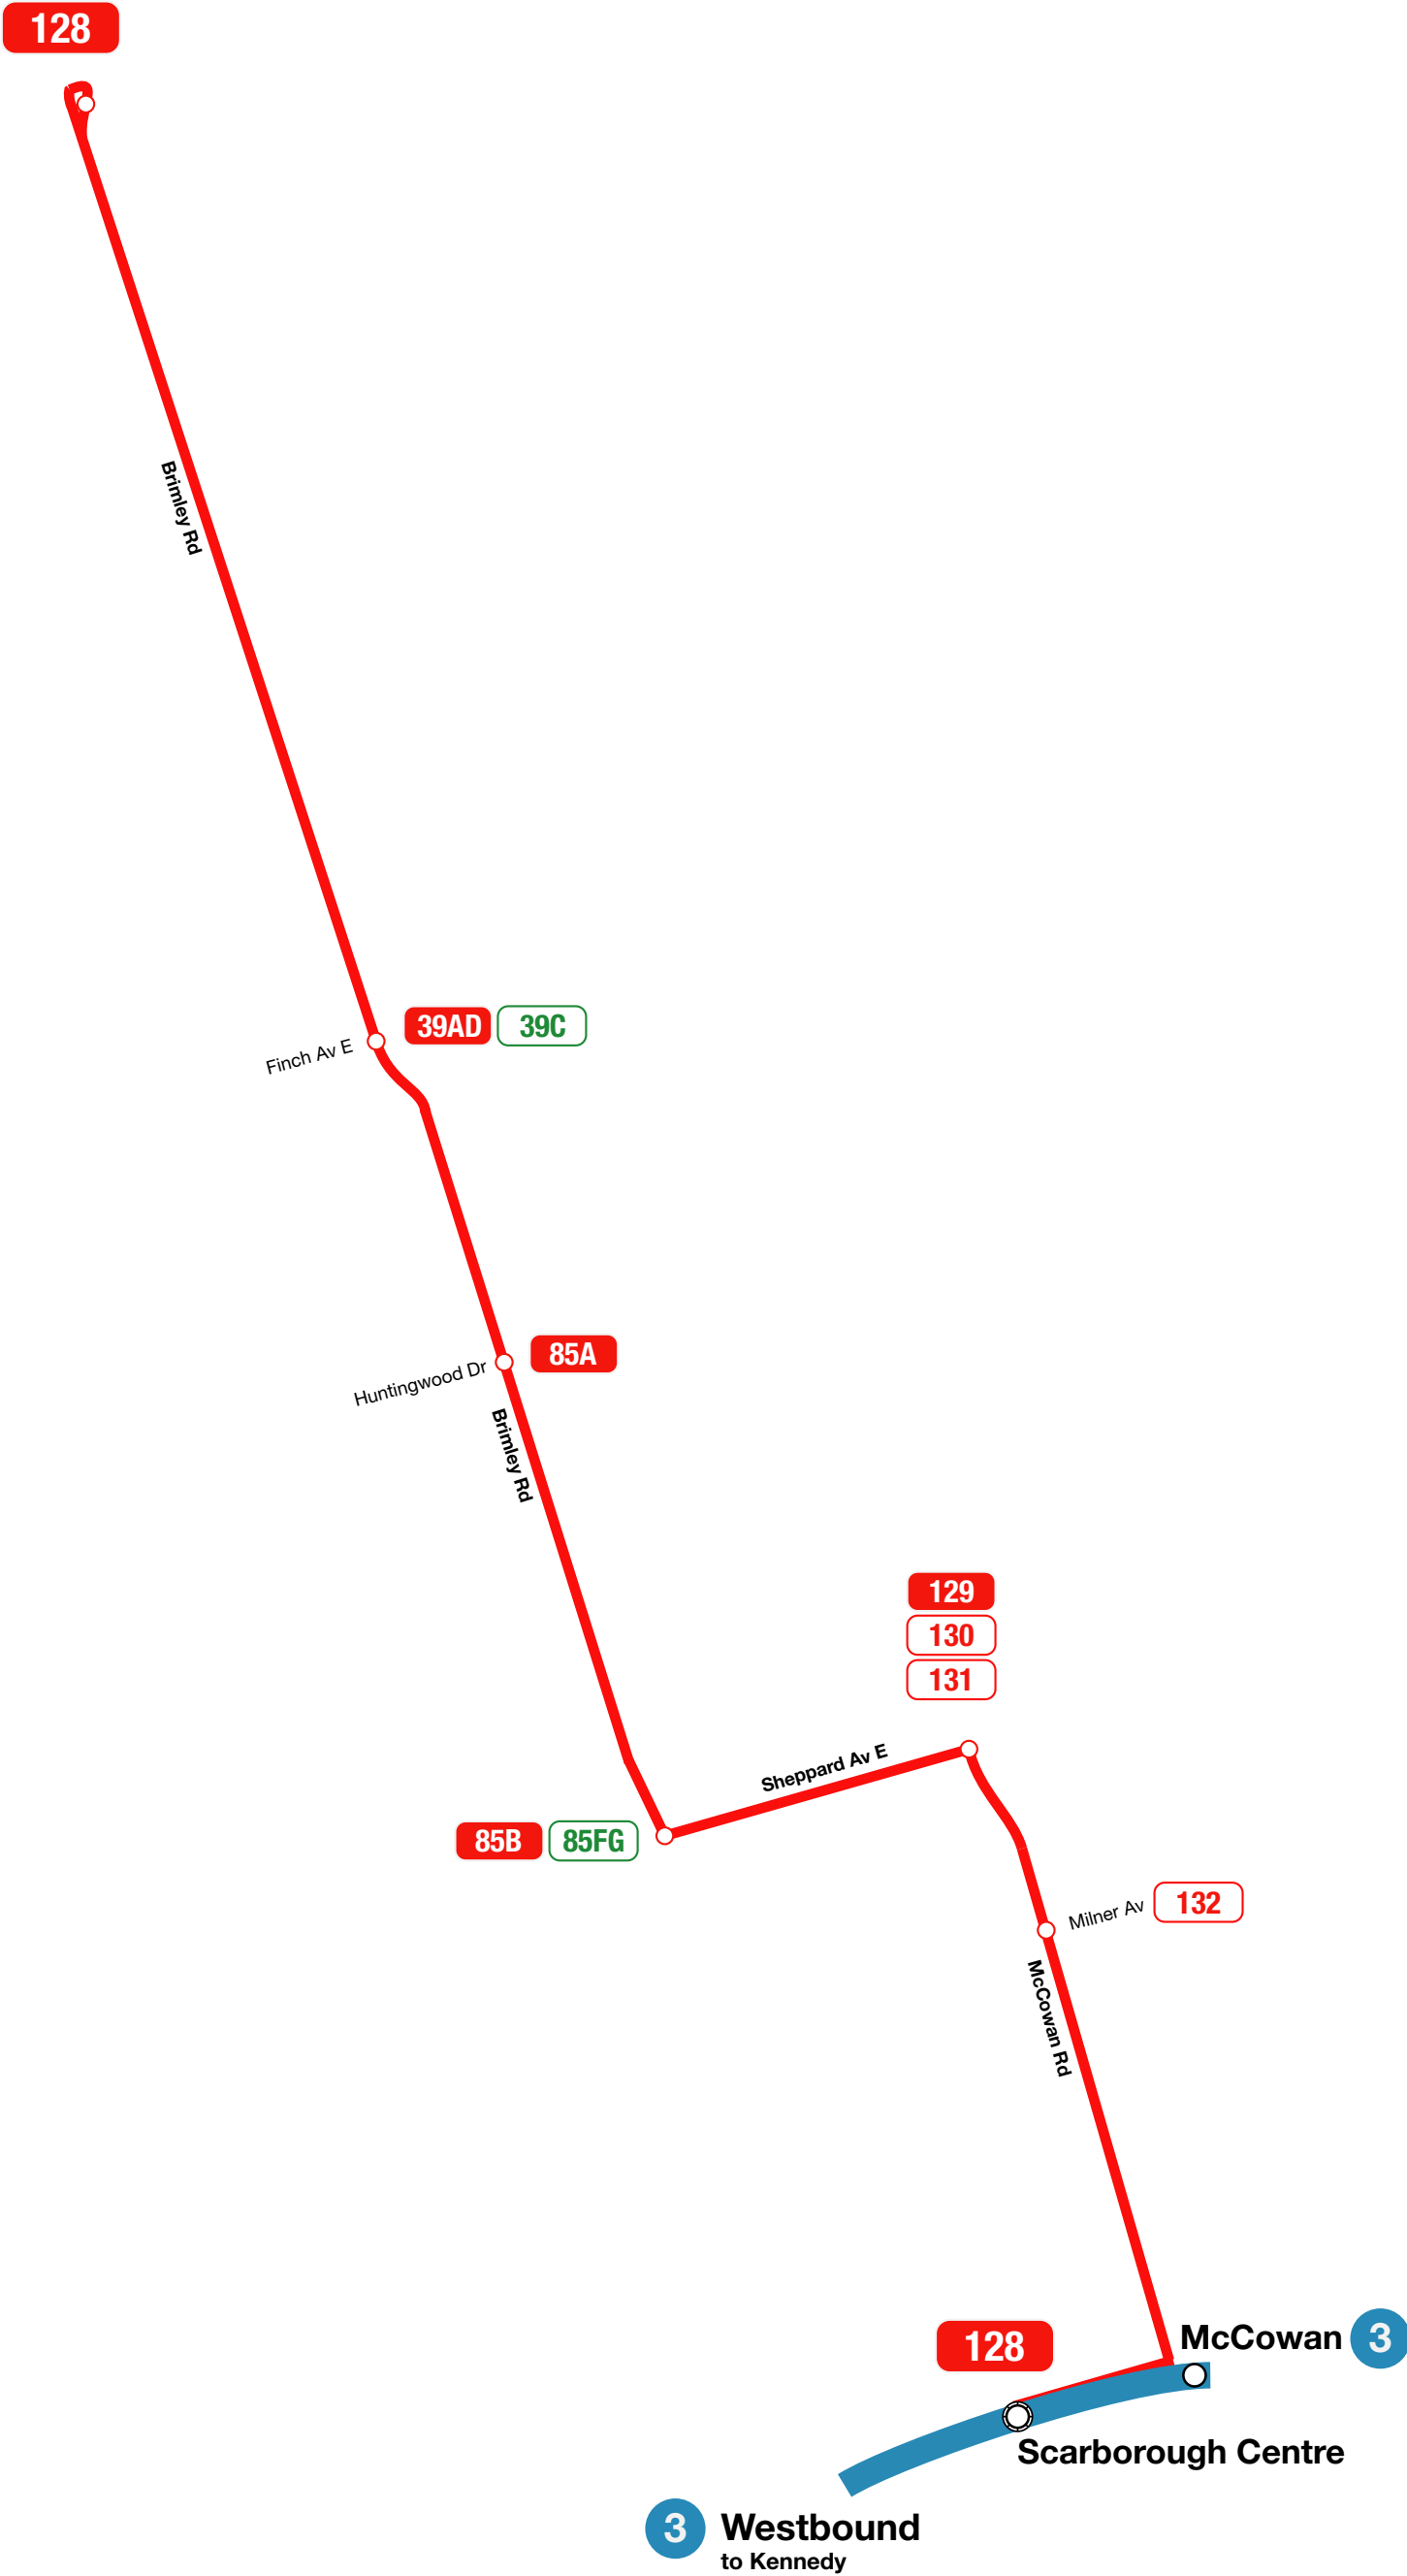

128

BRIMLEY NORTH

Routing from March 23, 1985 to June 22, 1986

128

BRIMLEY NORTH

Routing from June 23, 1986 to October 17, 1987

128

BRIMLEY NORTH

Routing from October 18, 1987 to September 4, 1989

128

BRIMLEY NORTH

Routing from September 5, 1989 to September 2, 1993

128

BRIMLEY NORTH

Routing from September 3, 1993 to July 23, 1999