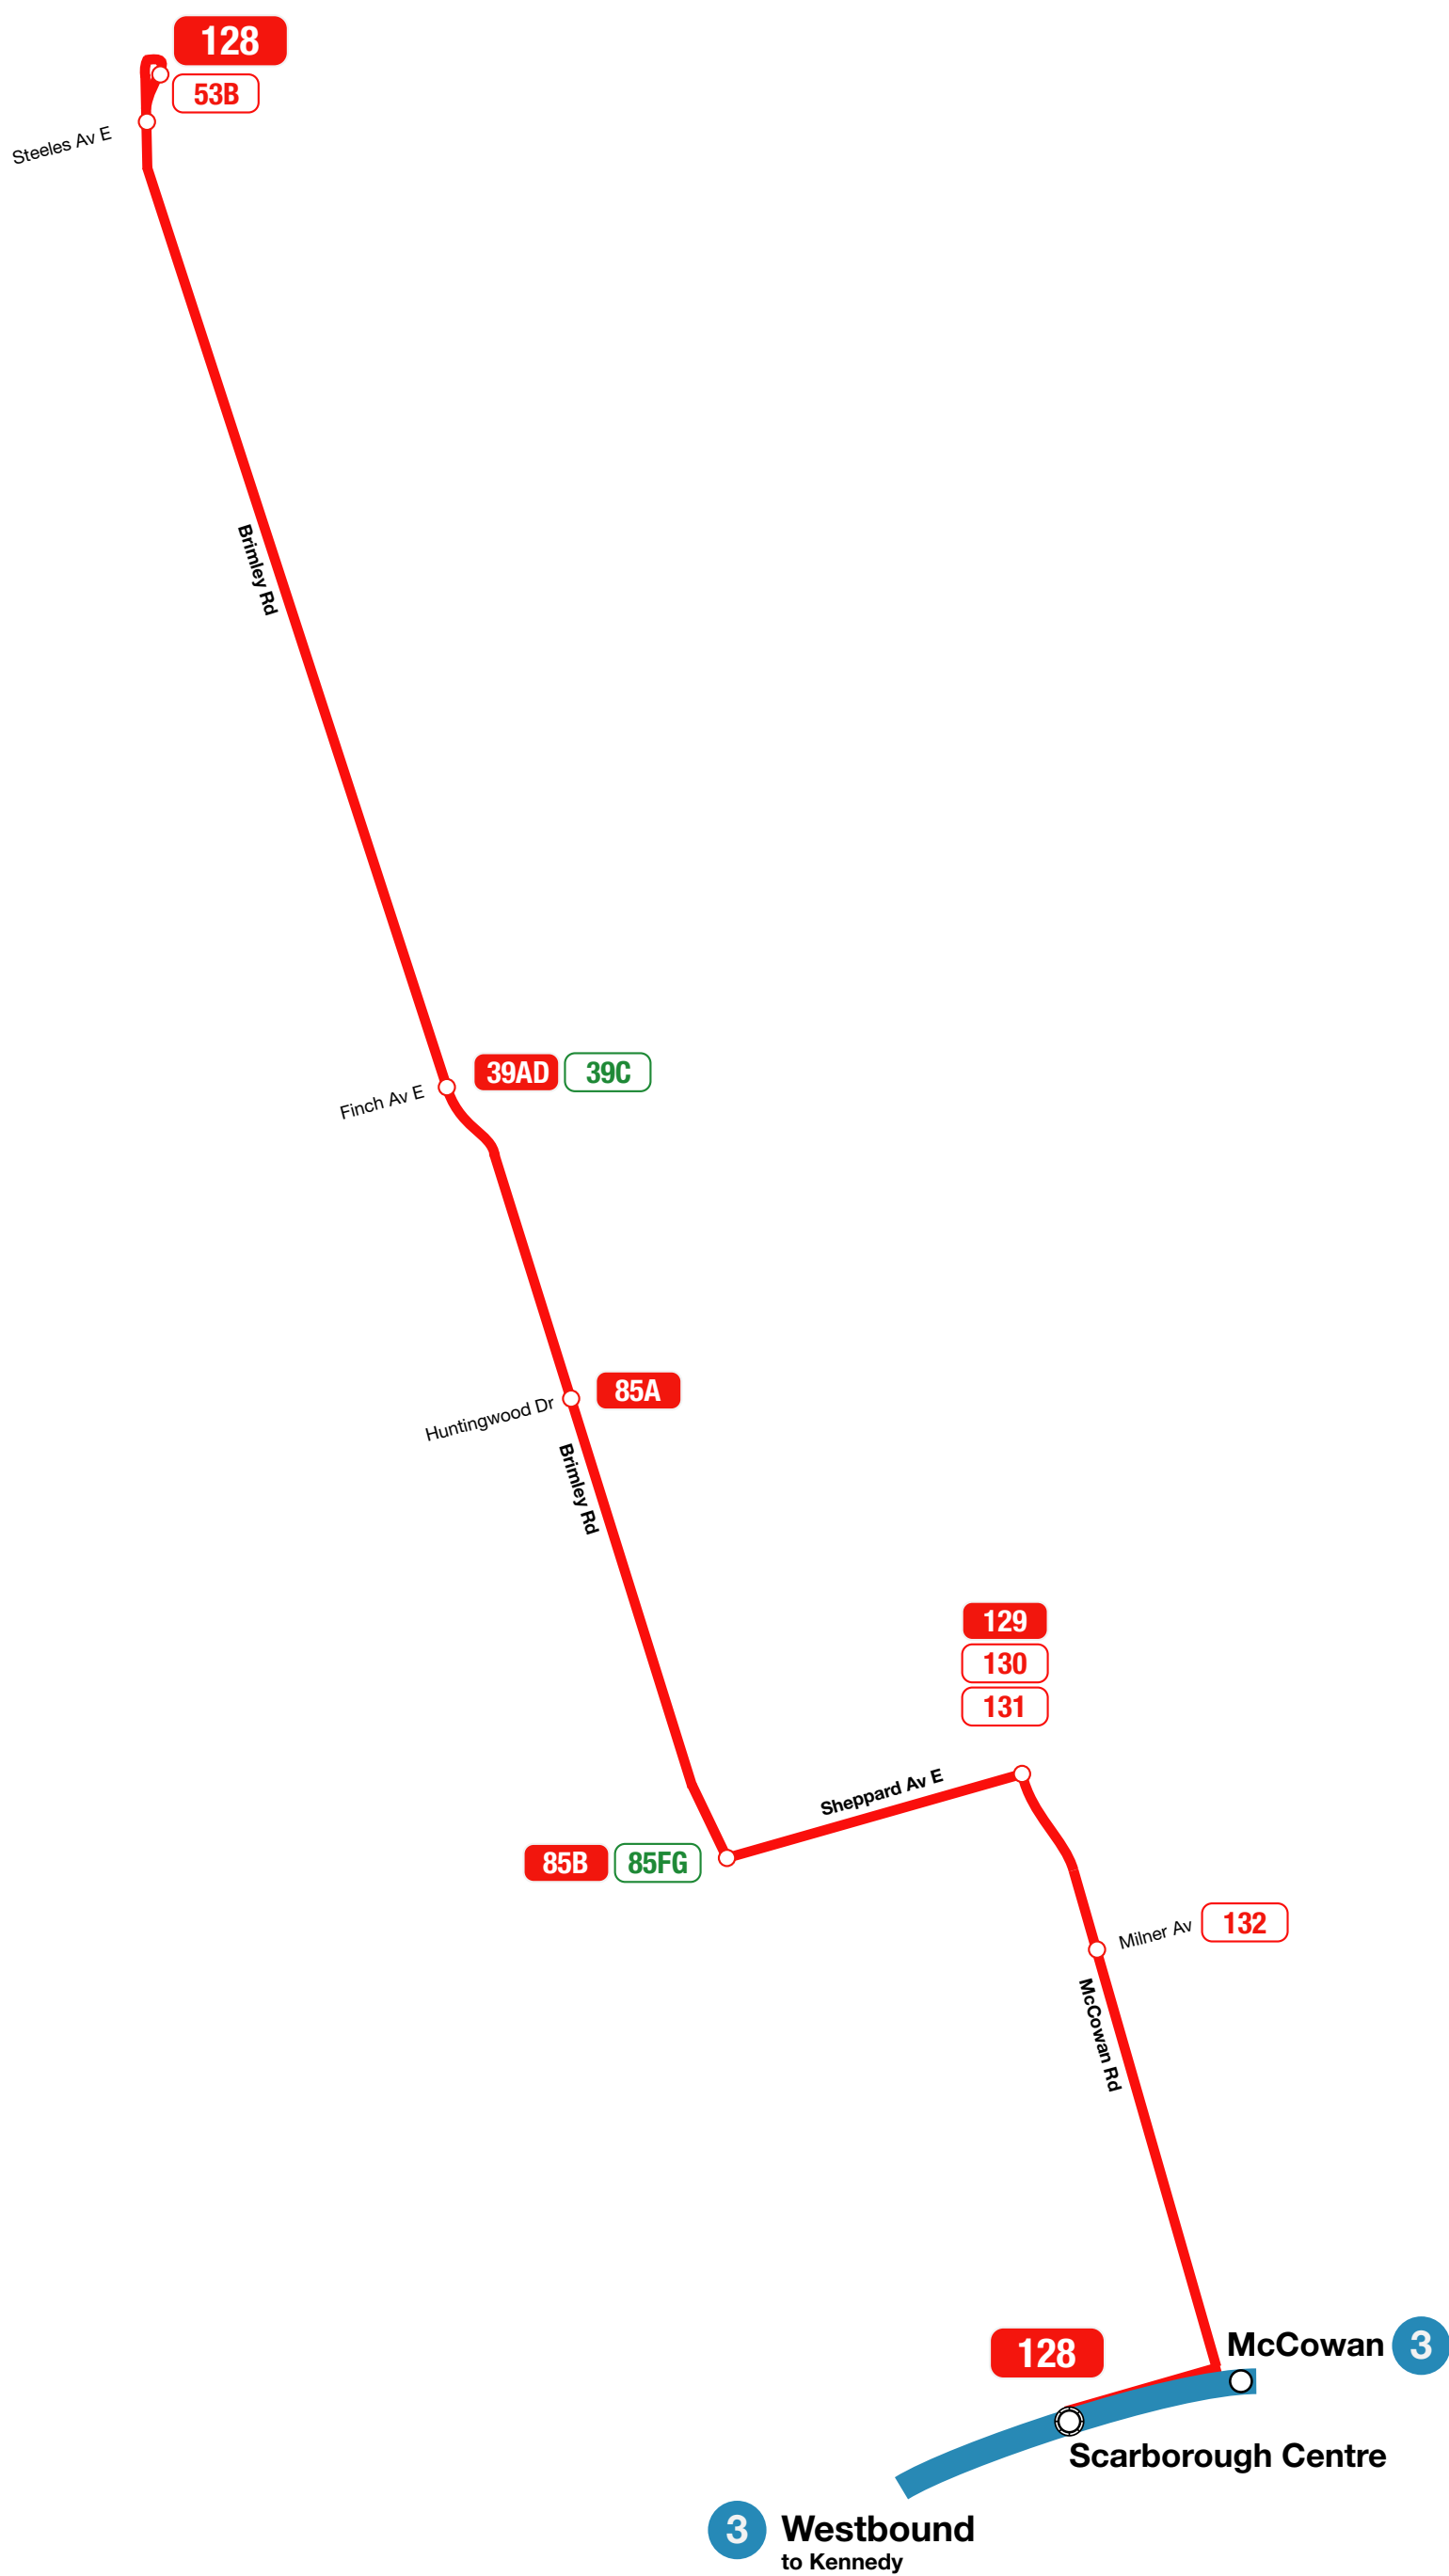

128

BRIMLEY NORTH

Routing from March 23, 1985 to June 22, 1986

128

BRIMLEY NORTH

Routing from June 23, 1986 to October 17, 1987

128

BRIMLEY NORTH

Routing from October 18, 1987 to September 4, 1989

128

BRIMLEY NORTH

Routing from September 5, 1989 to September 2, 1993

128

BRIMLEY NORTH

Routing from September 3, 1993 to July 23, 1999