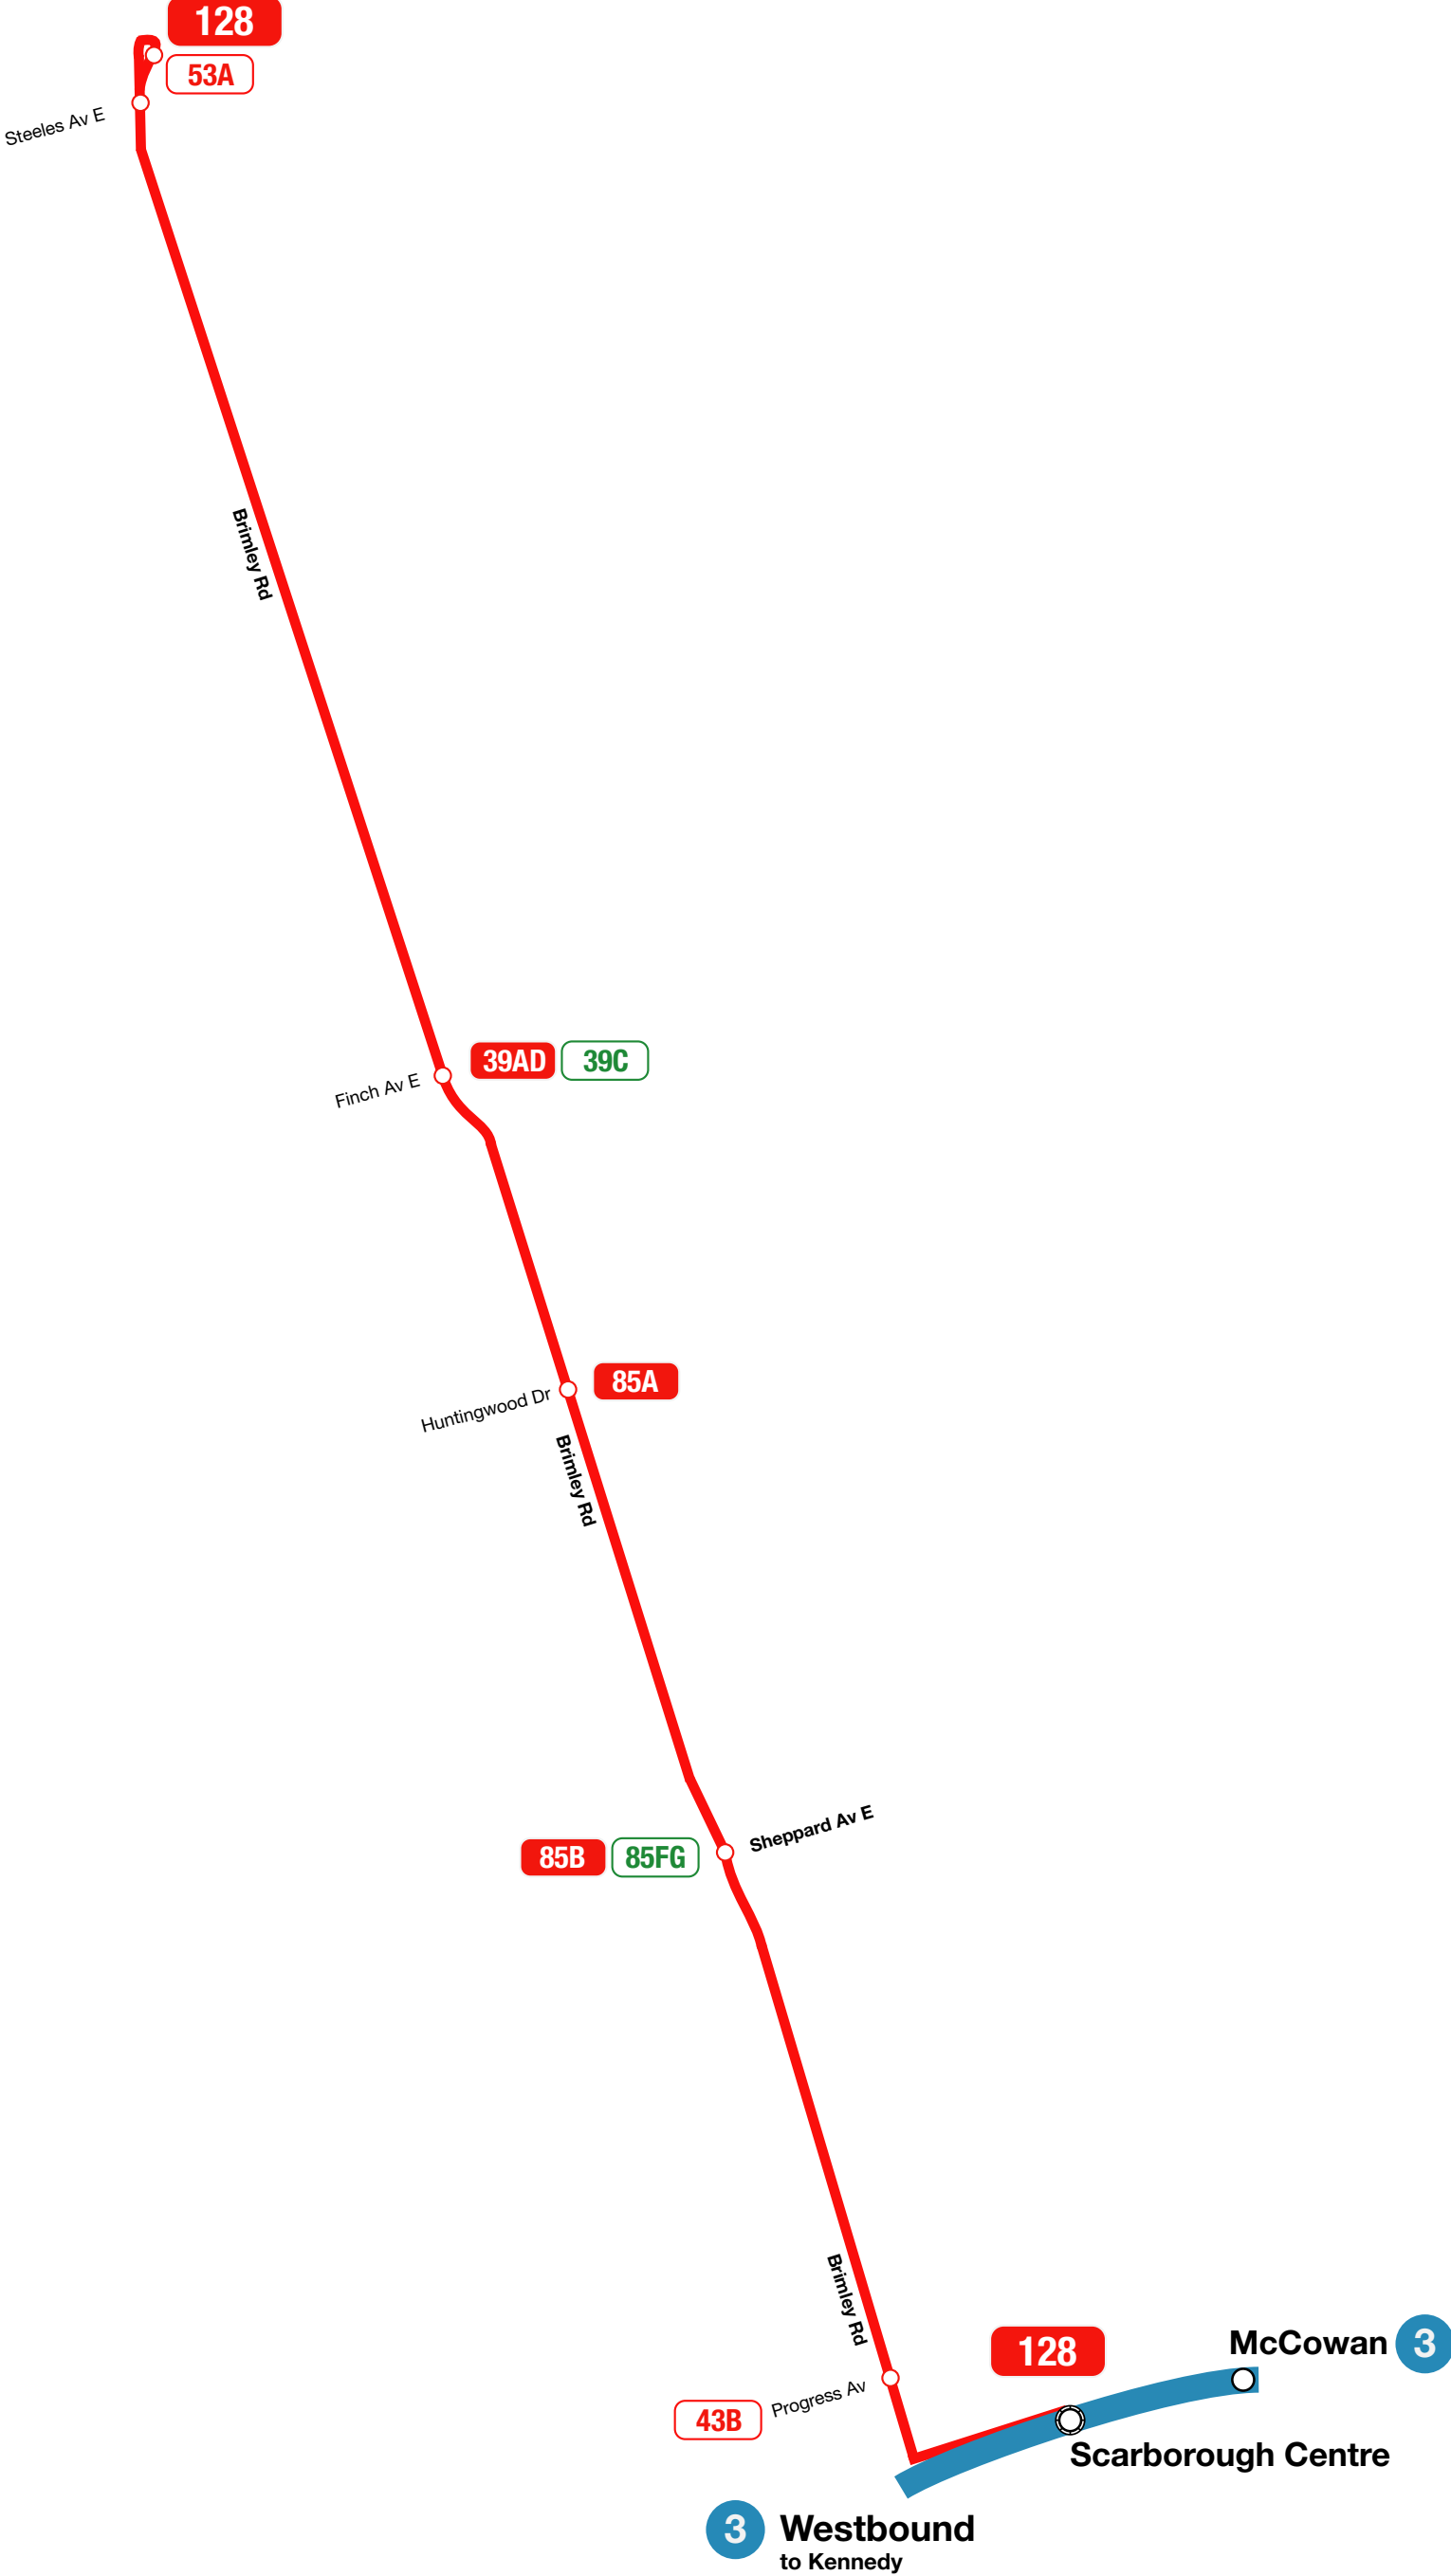

128

BRIMLEY NORTH

Routing from March 23, 1985 to June 22, 1986

128

BRIMLEY NORTH

Routing from June 23, 1986 to October 17, 1987

128

BRIMLEY NORTH

Routing from October 18, 1987 to September 4, 1989

128

BRIMLEY NORTH

Routing from September 5, 1989 to September 2, 1993

128

BRIMLEY NORTH

Routing from September 3, 1993 to July 23, 1999