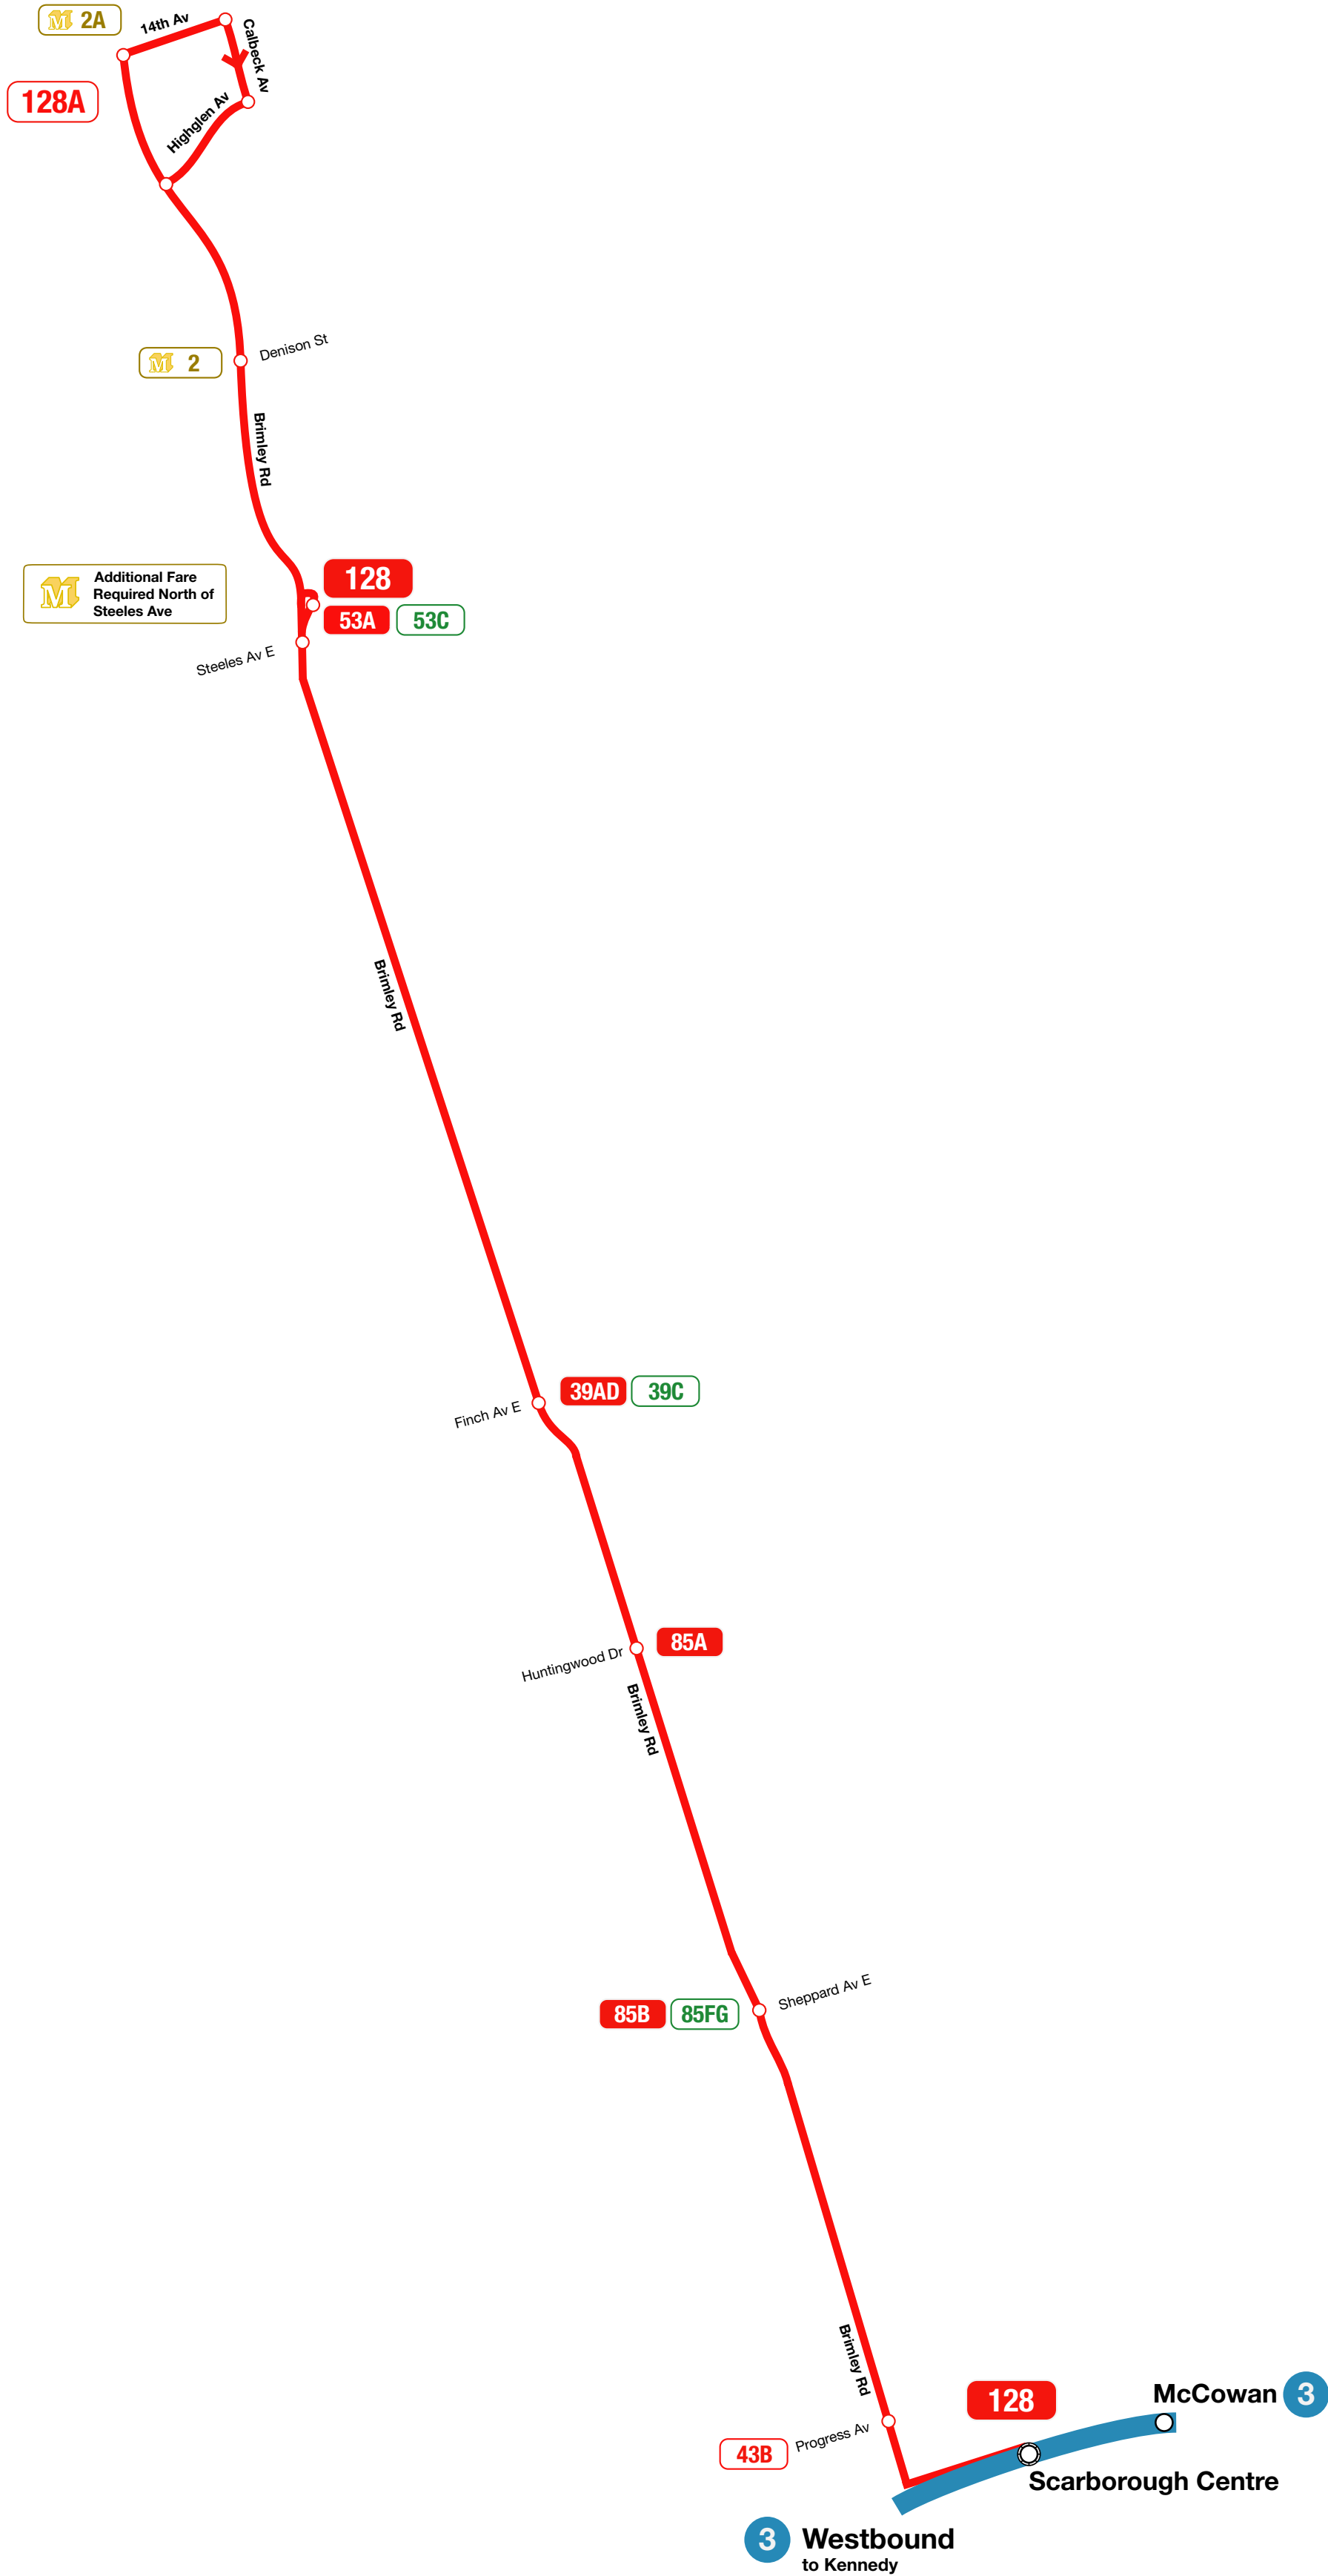

128

BRIMLEY NORTH

Routing from March 23, 1985 to June 22, 1986

128

BRIMLEY NORTH

Routing from June 23, 1986 to October 17, 1987

128

BRIMLEY NORTH

Routing from October 18, 1987 to September 4, 1989

128

BRIMLEY NORTH

Routing from September 5, 1989 to September 2, 1993

128

BRIMLEY NORTH

Routing from September 3, 1993 to July 23, 1999