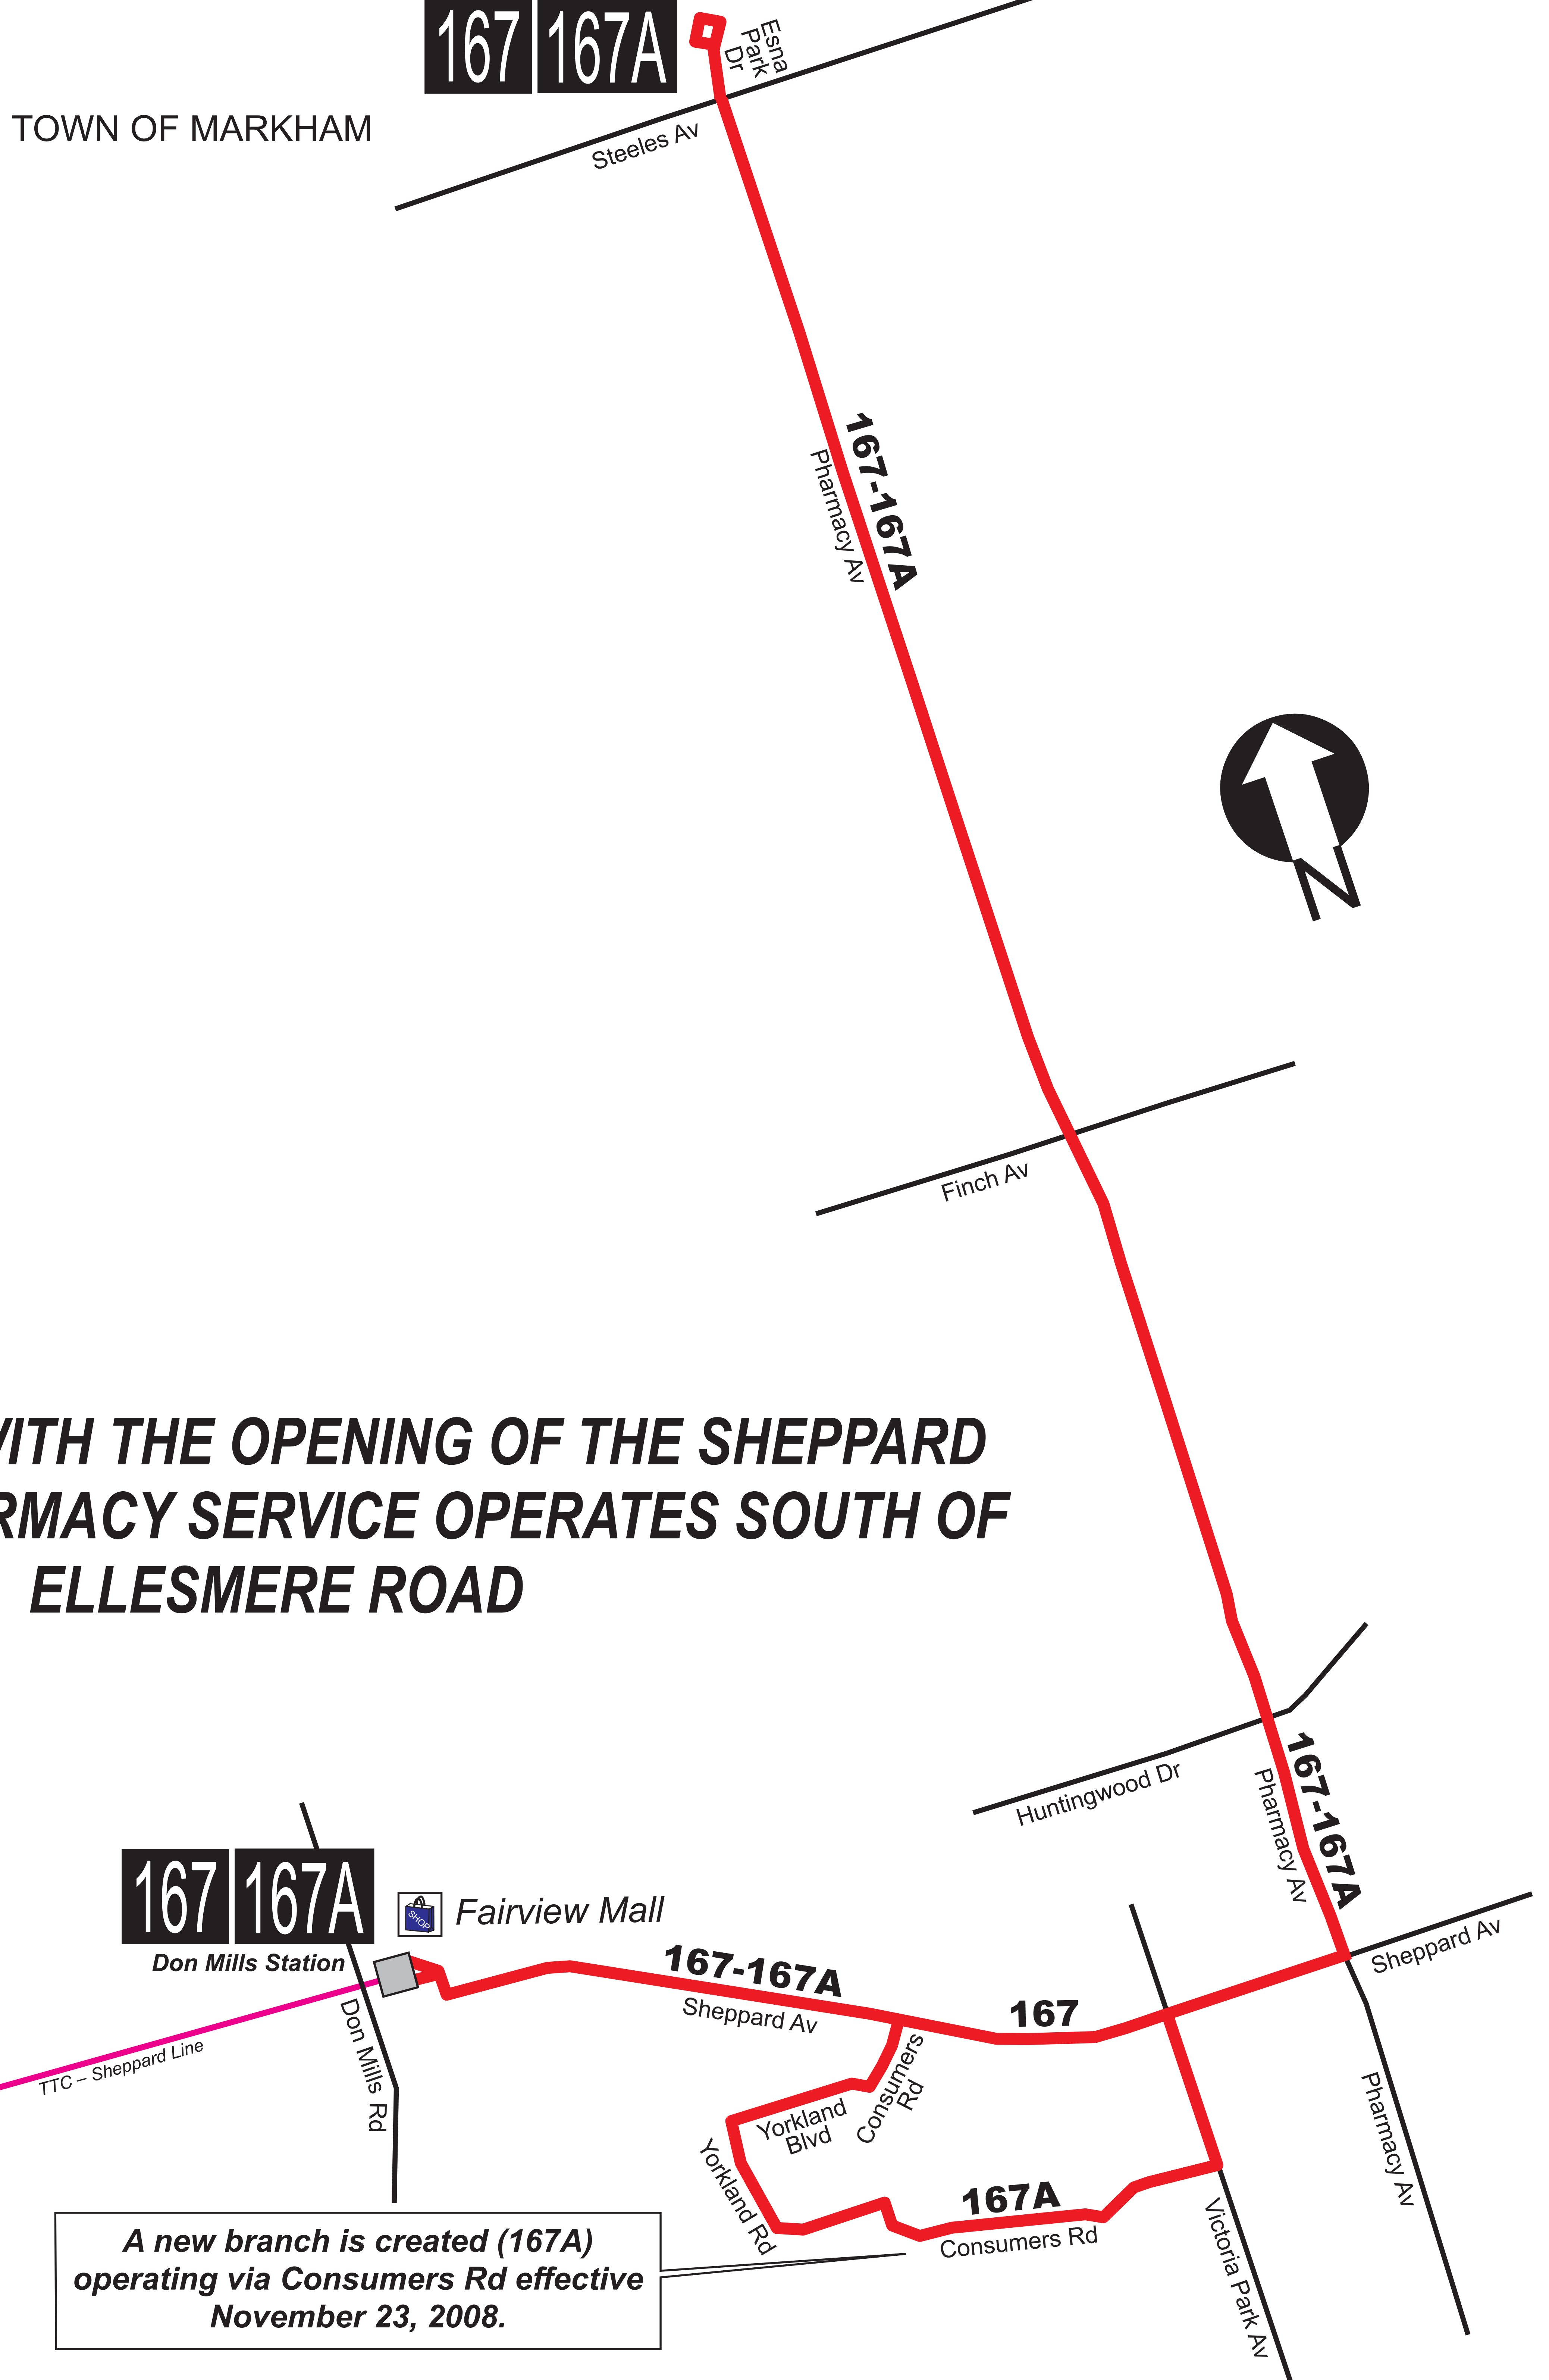

# 167 PHARMACY NORTH

## November 24, 2002 To Present

**CONCURRENT WITH THE OPENING OF THE SHEPPARD SUBWAY, 67 PHARMACY SERVICE OPERATES SOUTH OF ELLESMERE ROAD**

**A new branch is created (167A) operating via Consumers Rd effective November 23, 2008.**