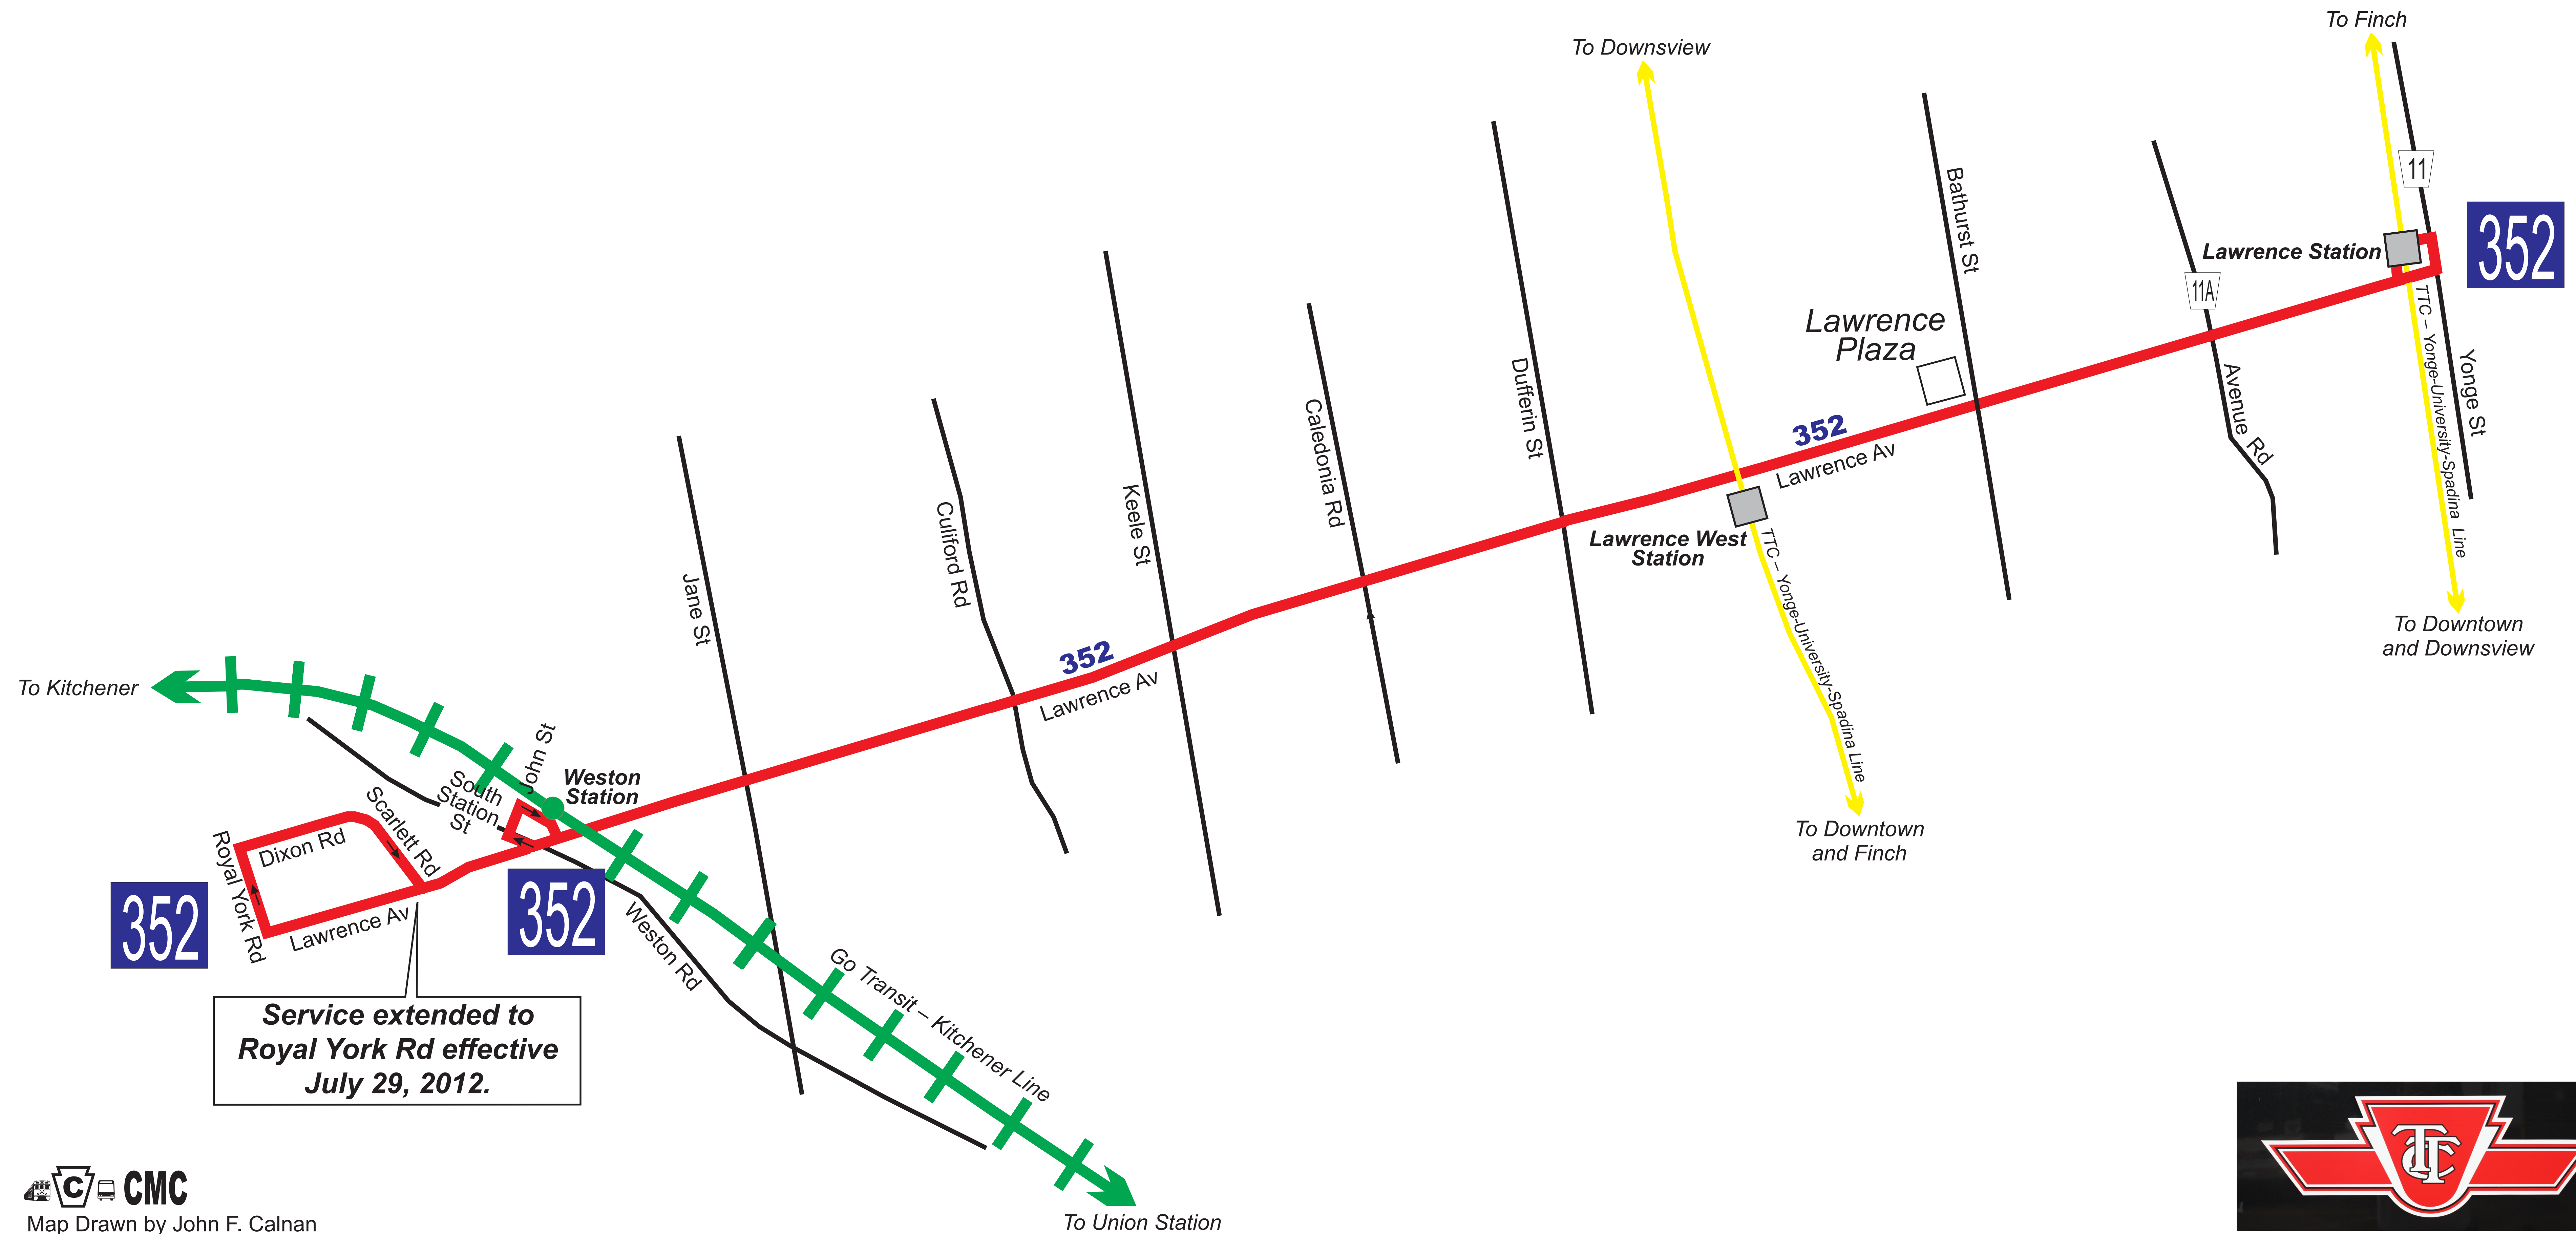

352 LAWRENCE WEST BLUE NIGHT

September 4, 2005 To Present

Service extended to Royal York Rd effective July 29, 2012.