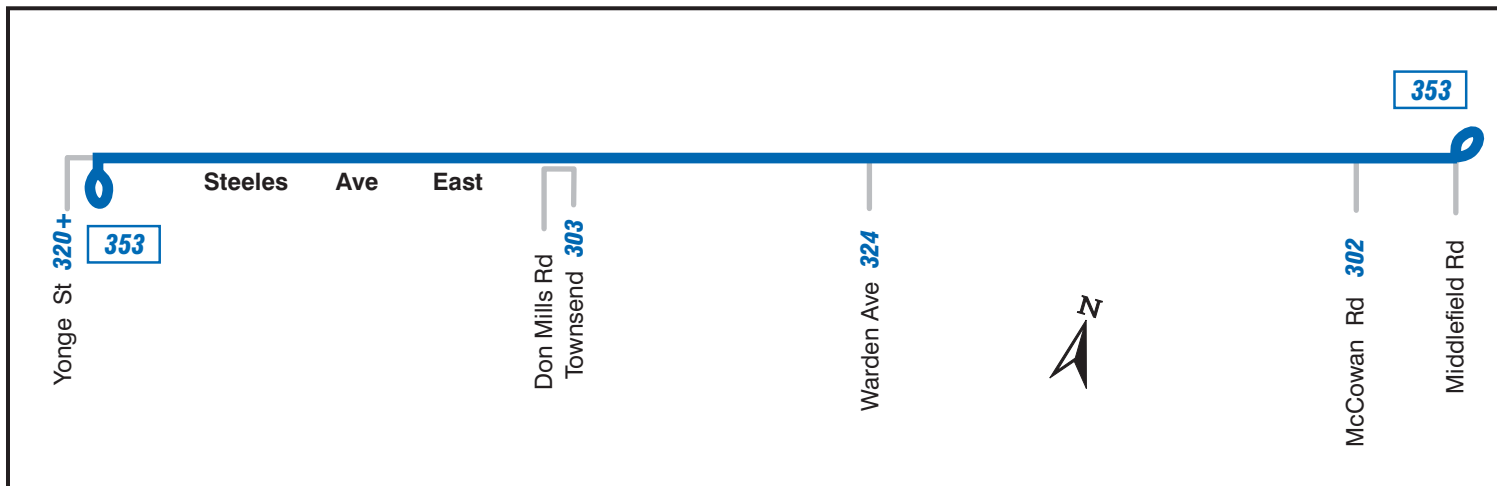

353 Steeles East

353 Steeles East

353 To Yonge
353 To Middlefield

New overnight service, Yonge Street to Middlefield Road Effective Sunday, September 4, 2005

New overnight service will be operated on Steeles Avenue East from Yonge Street to Middlefield Road, on a new 353 STEELES EAST route. Service will be provided every 30 minutes. Accessible service will be provided, using lift-equipped buses.

Routing details

Westbound: From Middlefield-Steeles Loop, south on Middlefield Road, west on Steeles Avenue to Steeles-Yonge Loop (south side of Steeles, just east of Yonge).

Eastbound: From Steeles-Yonge Loop, east on Steeles Avenue, north on Middlefield Road to Middlefield-Steeles Loop.

First and last trip times

	Sun.-Thurs.	Fri. Overnight	Sat. Overnight
Yonge/Steeles, first departure eastbound	2:50 a.m.	2:50 a.m.	2:50 a.m.
Yonge/Steeles, last departure eastbound	4:50 a.m.	5:20 a.m. Sat	6:50 a.m. Sun
Middlefield Loop, first departure westbound	1:50 a.m.	1:50 a.m.	1:50 a.m.
Middlefield Loop, last departure westbound	4:20 a.m.	5:50 a.m. Sat	6:20 a.m. Sun

New accessible service

Accessible service will be provided on this new route, using lift-equipped buses.

Accessible Buses: Accessible bus service is provided on this route. You will recognize an accessible bus stop by the accessible symbol on the stop. **Not all stops along an accessible route are accessible.**