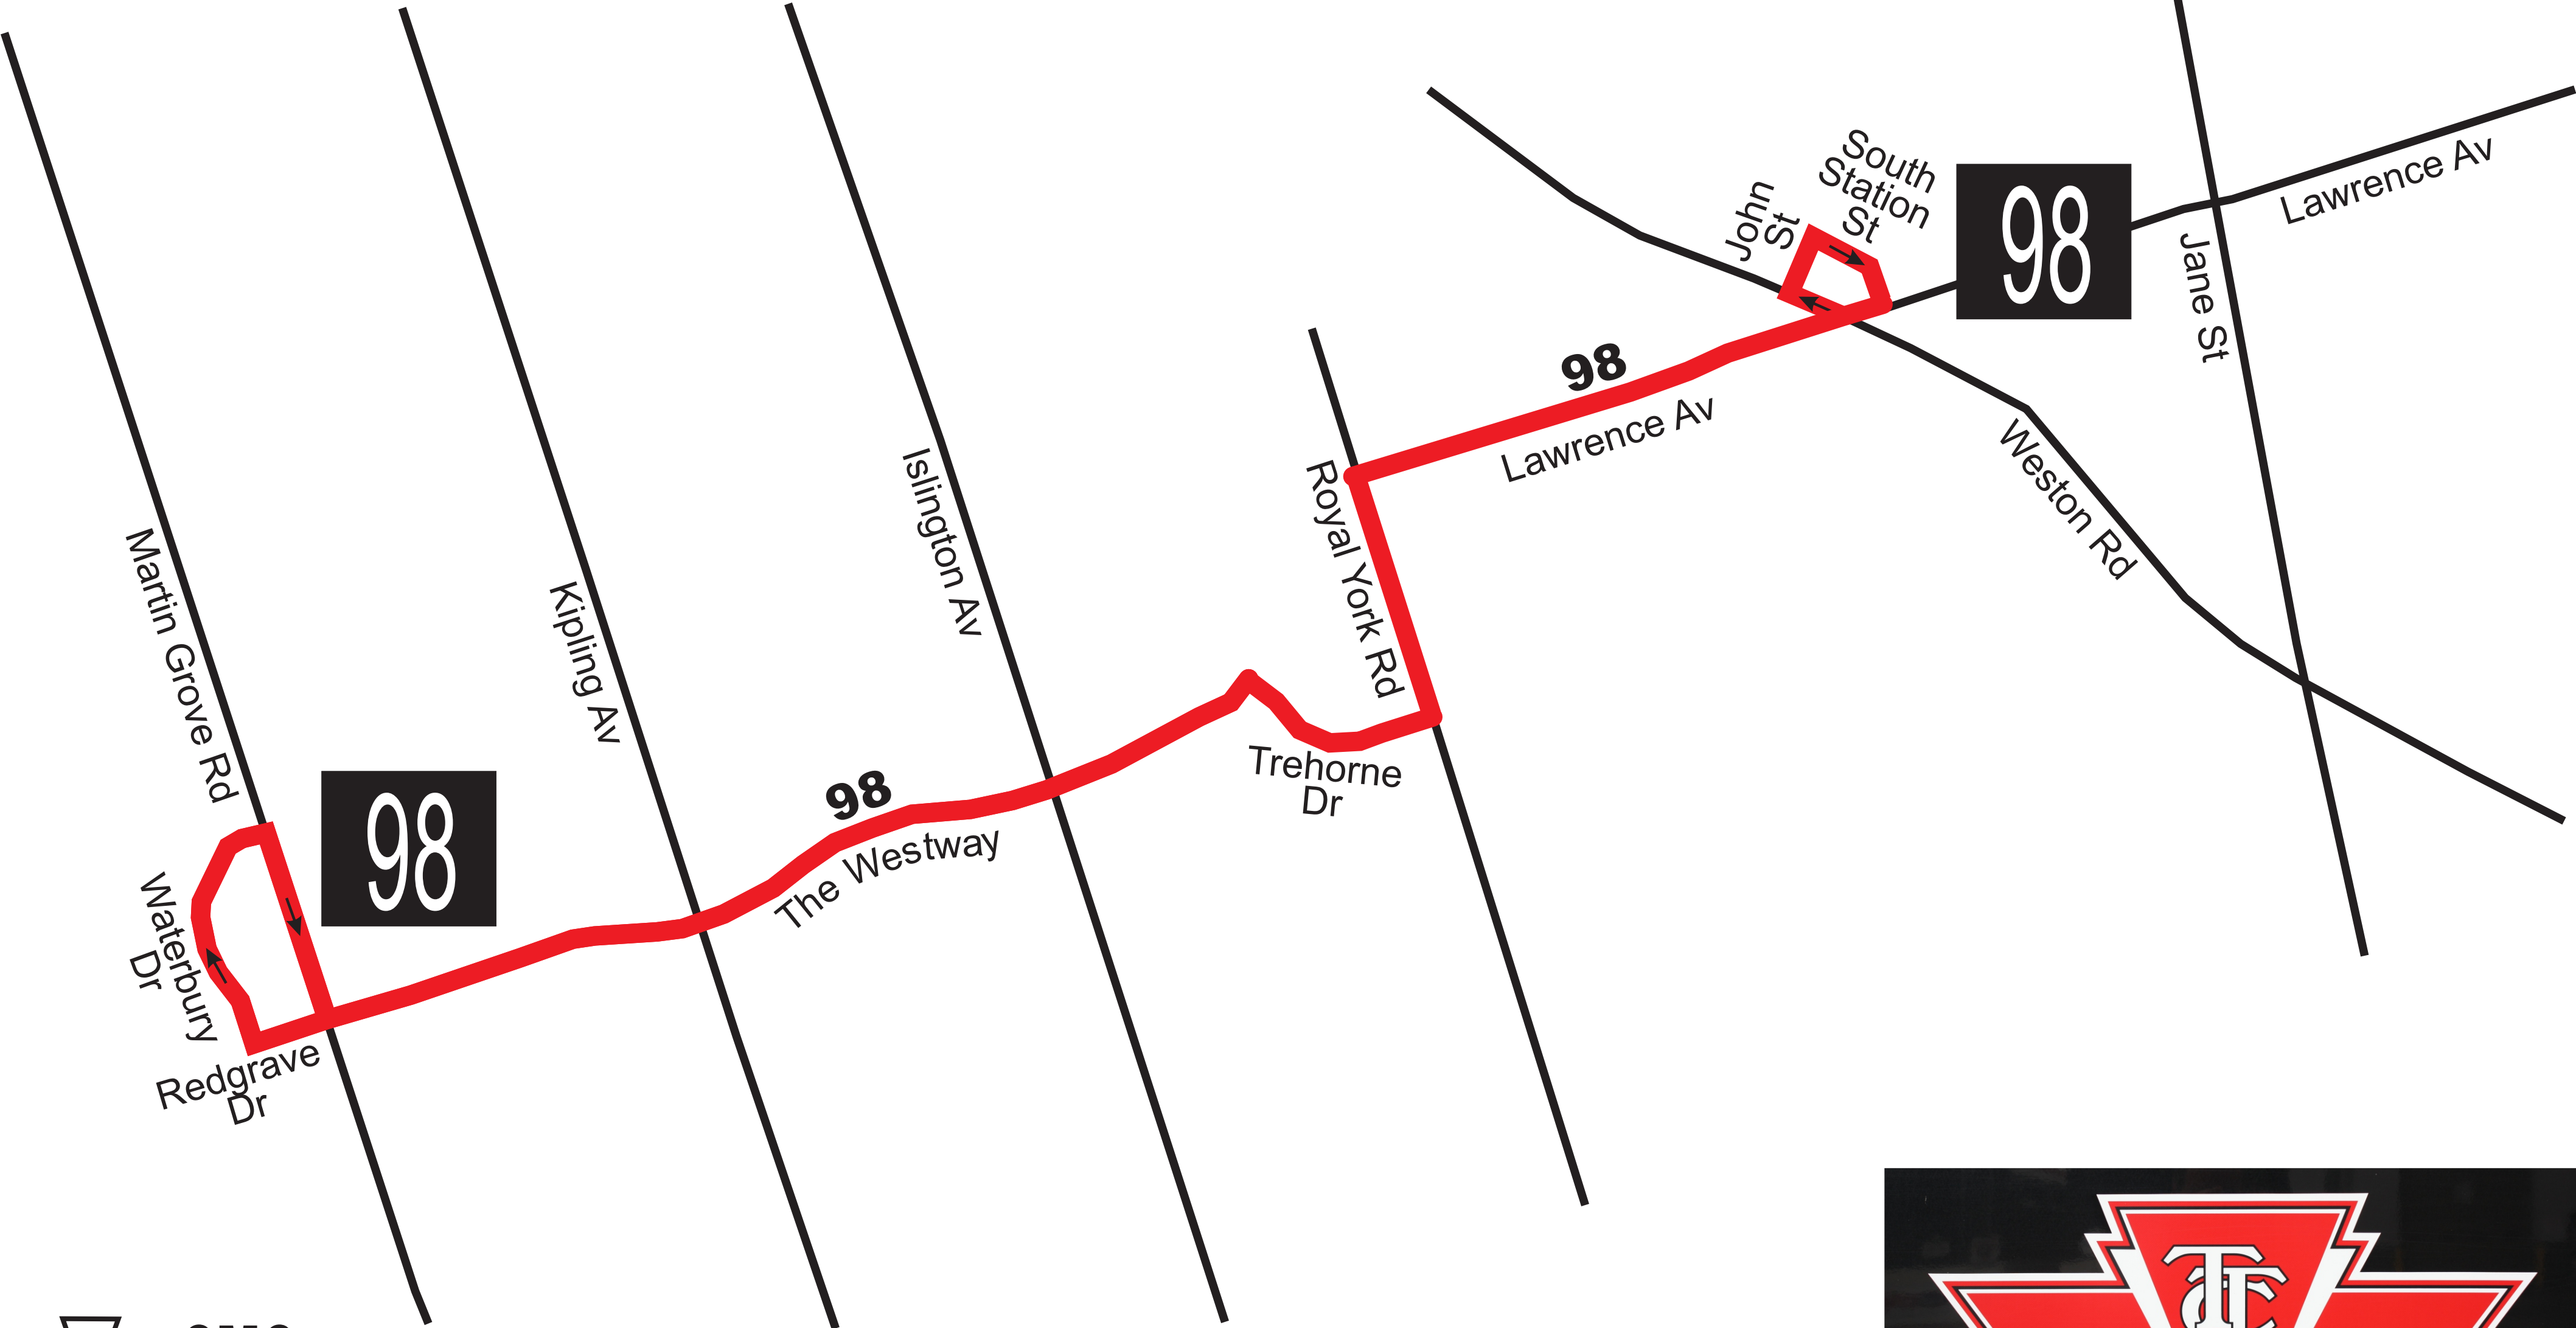

98 WESTWAY

September 4, 1962 To August 30, 1963

 **CMC**
Map Drawn by John F. Calnan