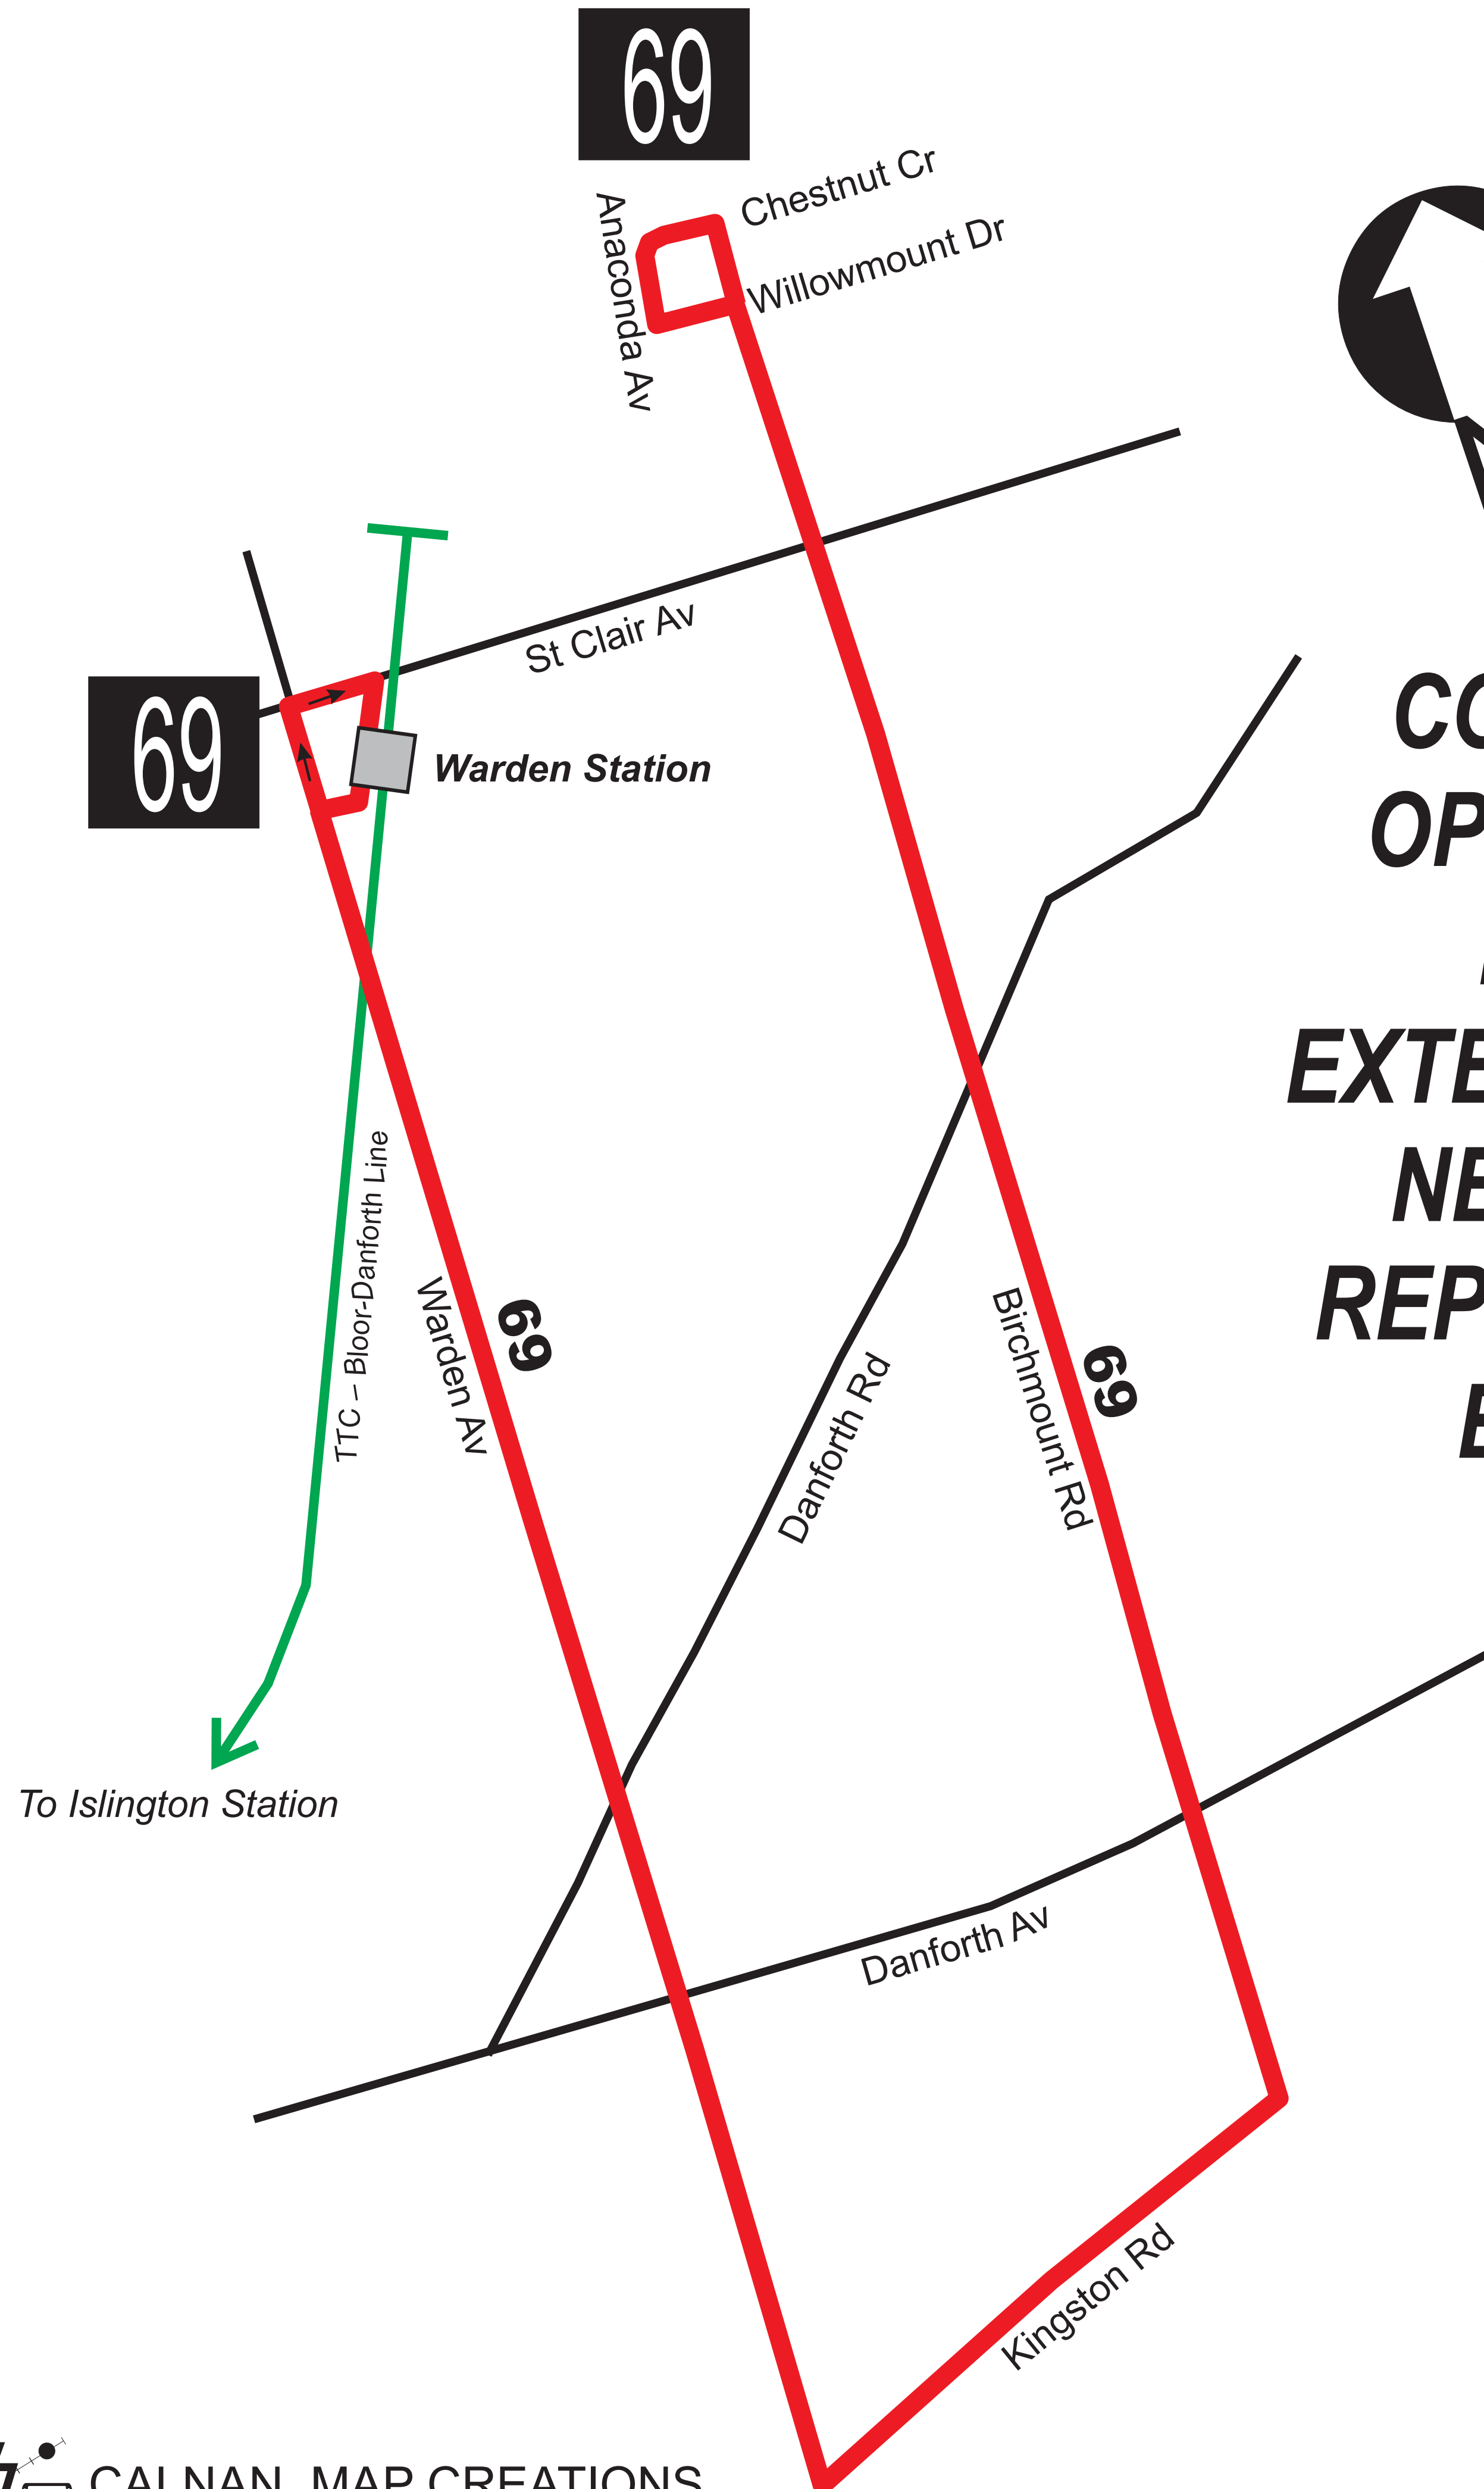

# 69 WARDEN SOUTH

May 11, 1968 To November 21, 1980

**CONCURRENT WITH THE  
OPENING OF THE BLOOR-  
DANFORTH SUBWAY  
EXTENSION TO WARDEN, THE  
NEW 69 WARDEN SOUTH  
REPLACES PORTIONS OF 17  
BIRCHMOUNT AND 43  
KENNEDY**

CALNAN MAP CREATIONS  
Map Drawn by John F. Calnan

# 69 WARDEN SOUTH

## November 22, 1980 To January 2, 2010

CALNAN MAP CREATIONS  
Map Drawn by John F. Calnan