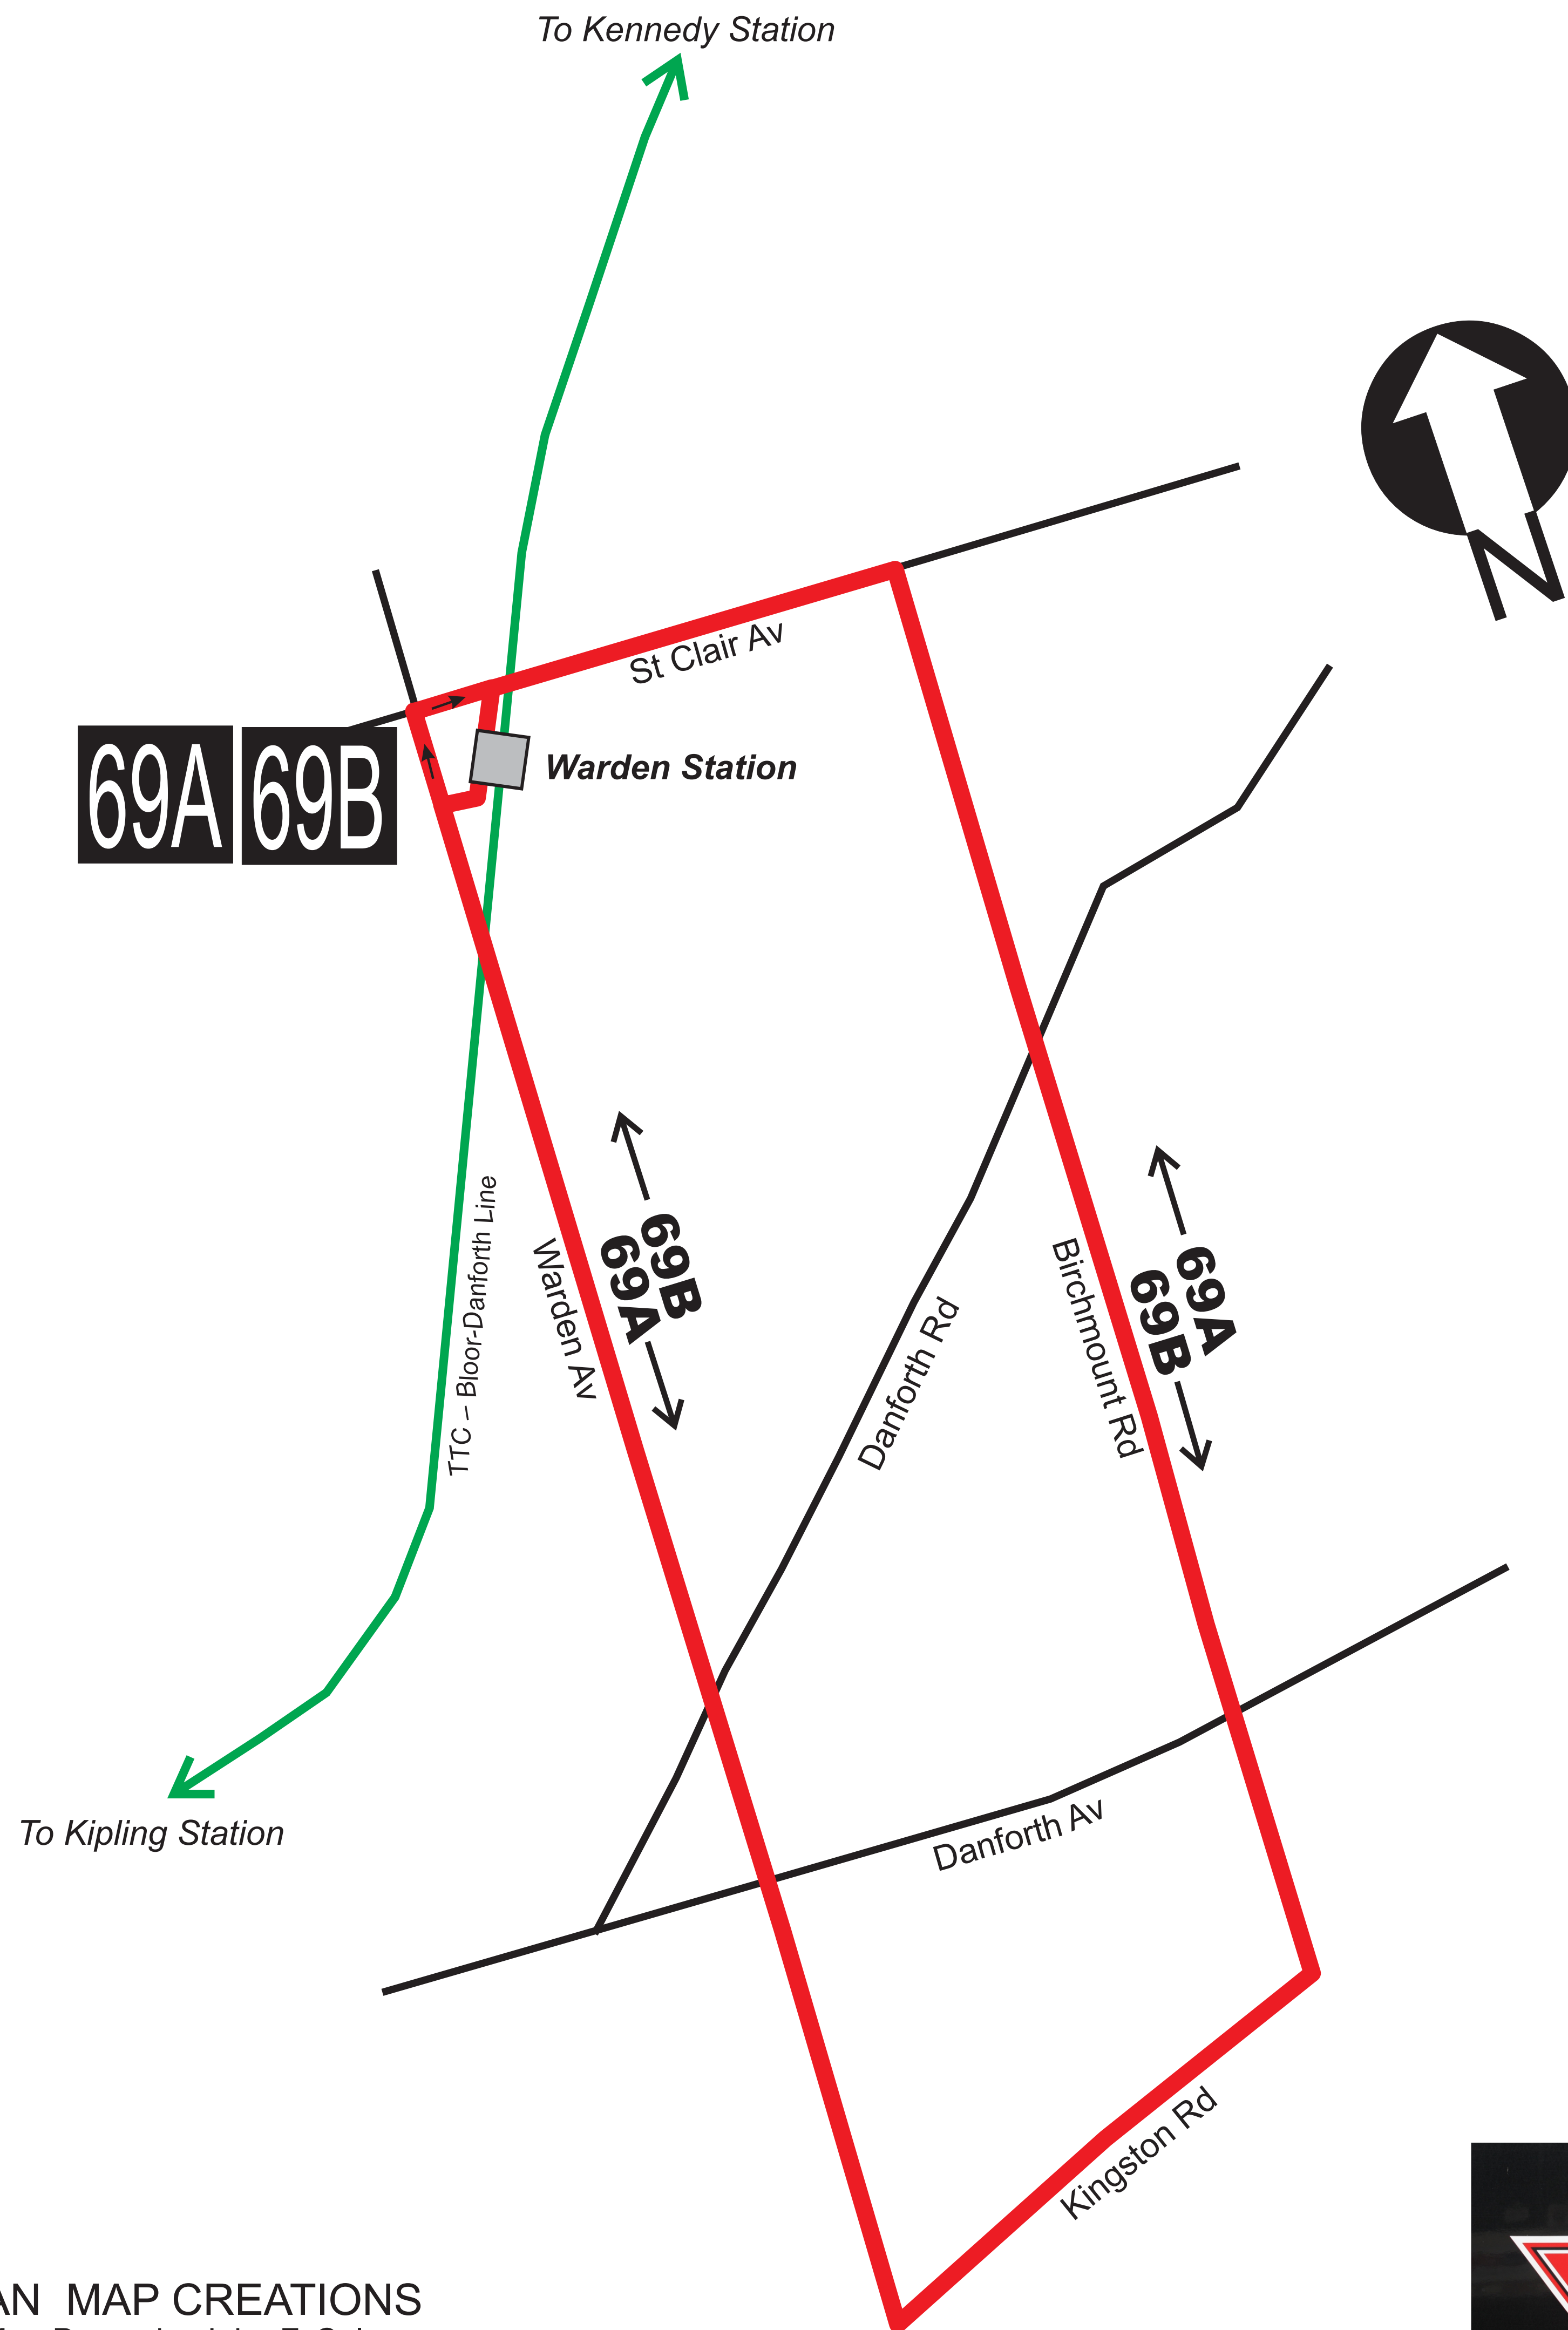

69 WARDEN SOUTH

January 3, 2010 To Present

CALNAN MAP CREATIONS
Map Drawn by John F. Calnan