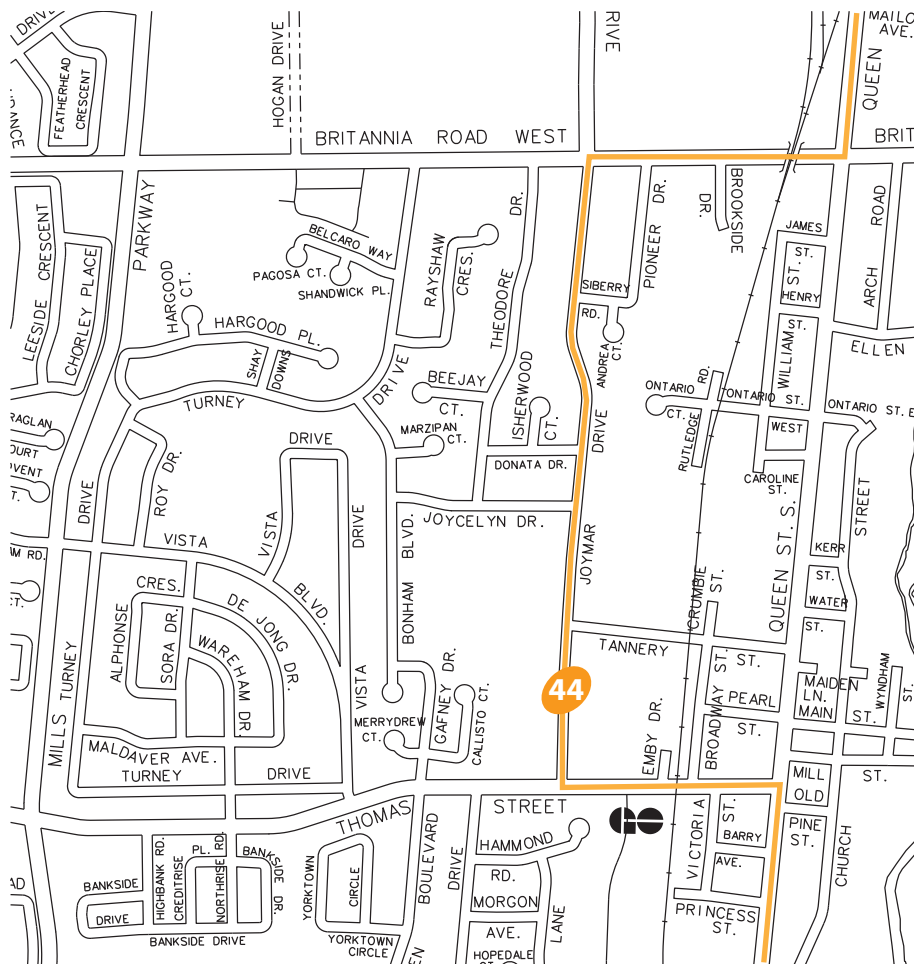

Detour - Service Advisory

Remembrance Day Parade

November 11, 2015 | 10:15 am to 12:00 pm

44 Mississauga Road

Route 44 will follow detour routing on Wednesday November 11, 2015 between the hours of 10:15 am and 12:00 pm for the closure of Queen St (Britannia to Thomas) and Church St (Main to Ontario) for the annual Remembrance Day Parade.