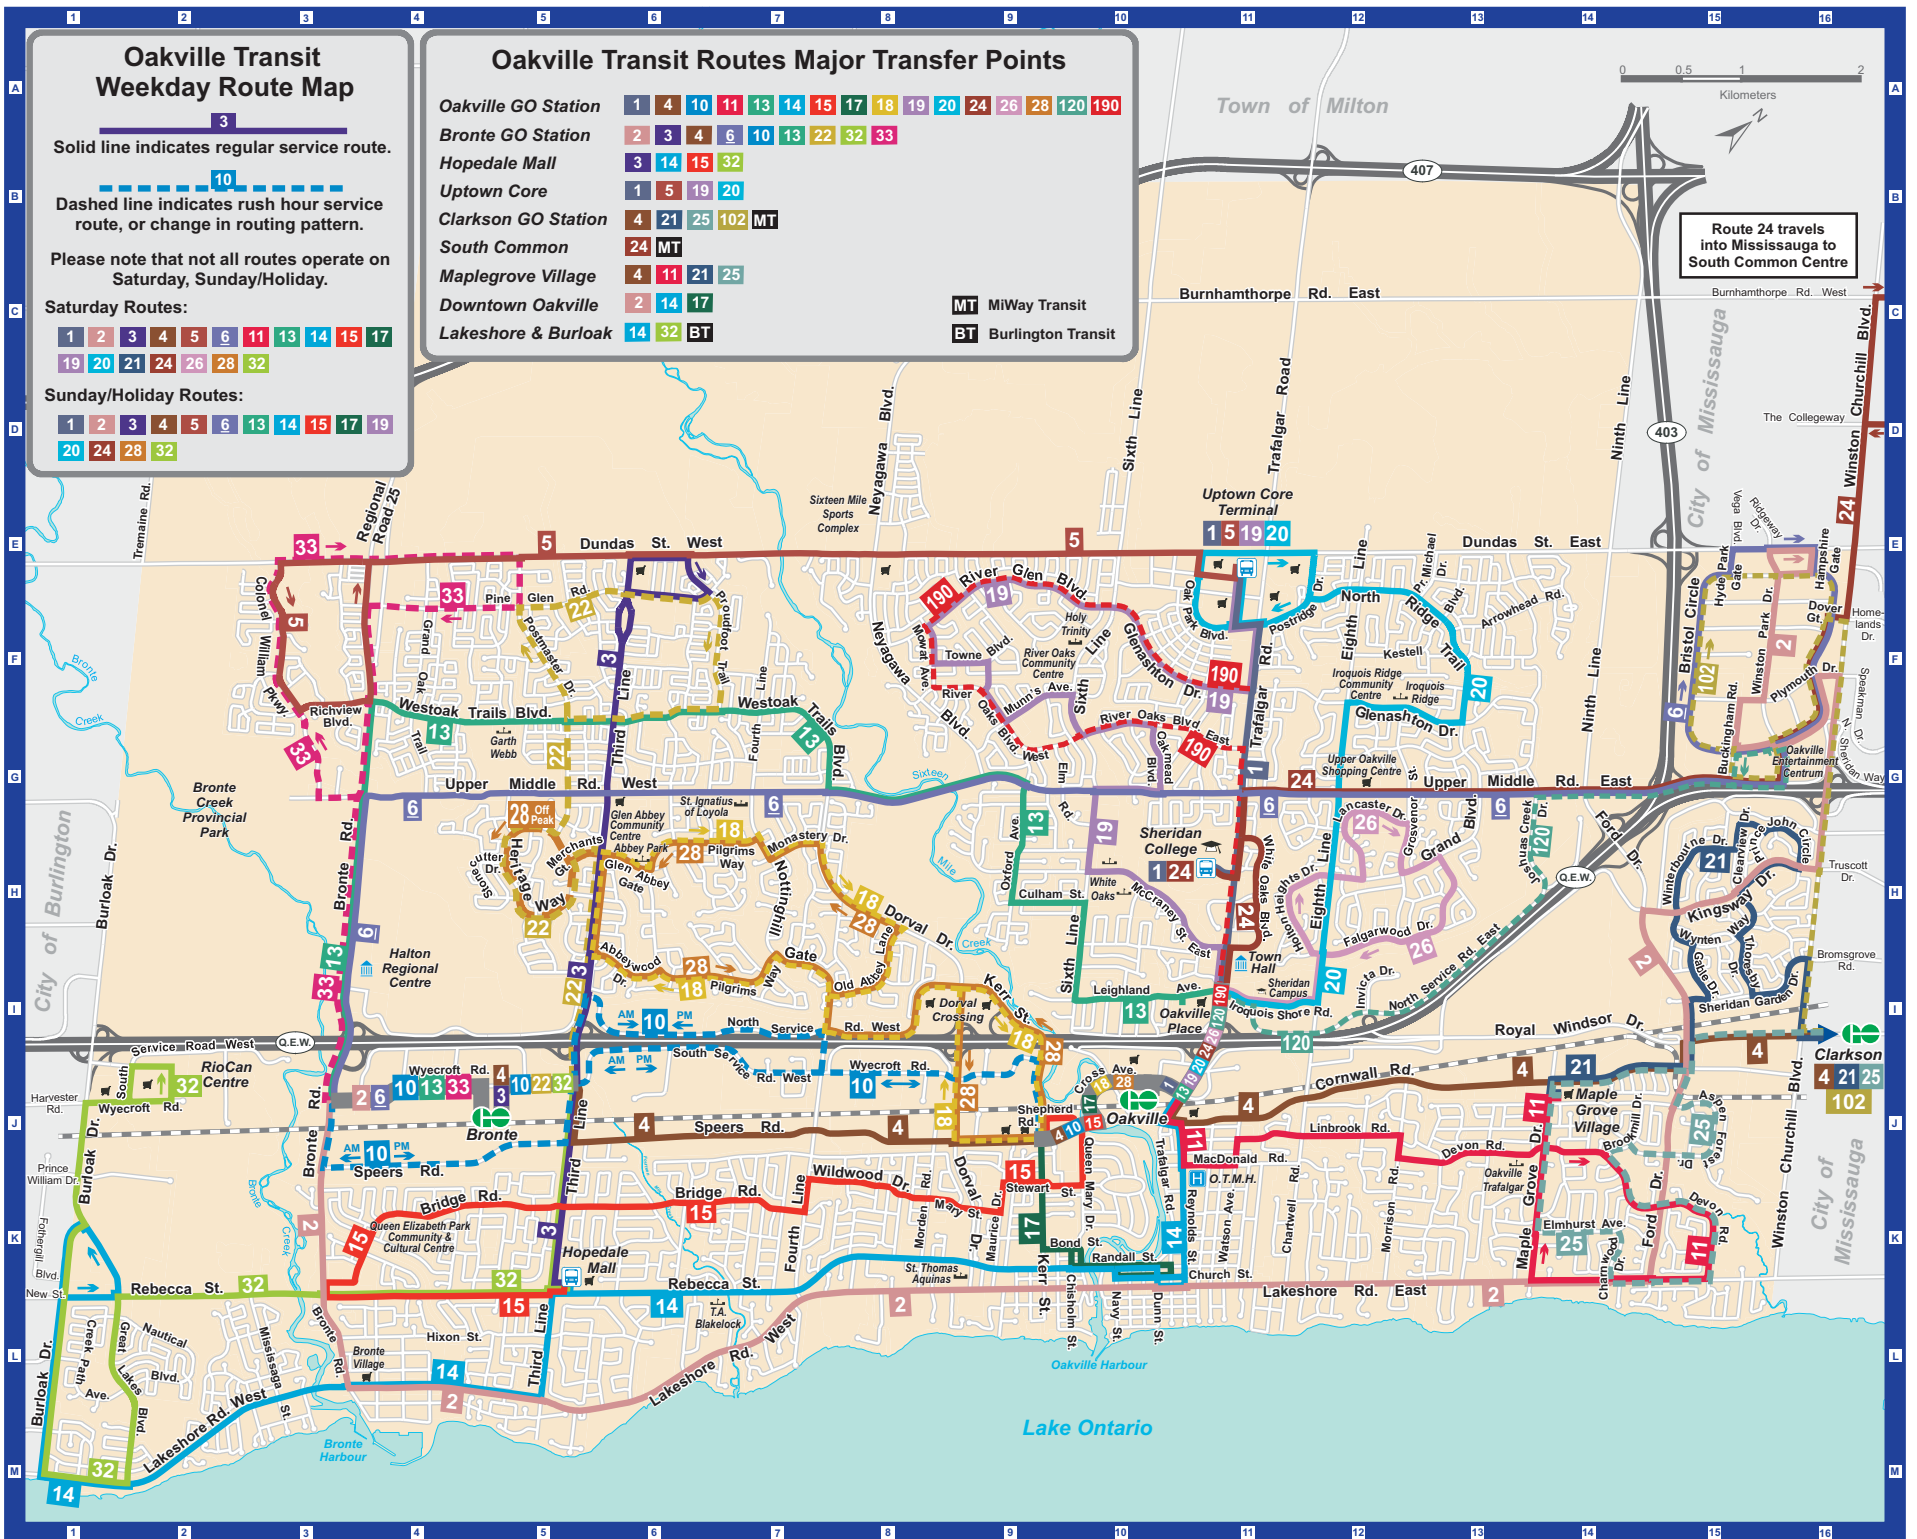

Oakville Transit Weekday Route Map

Solid line indicates regular service route.

Dashed line indicates rush hour service route, or change in routing pattern.

Please note that not all routes operate on Saturday, Sunday/Holiday.

Saturday Routes:

- 1
- 2
- 3
- 4
- 5
- 6
- 11
- 13
- 14
- 15
- 17
- 19
- 20
- 21
- 24
- 26
- 28
- 32

Sunday/Holiday Routes:

- 1
- 2
- 3
- 4
- 5
- 6
- 13
- 14
- 15
- 17
- 19
- 20
- 24
- 28
- 32

Oakville Transit Routes Major Transfer Points

Oakville GO Station	1 4 10 11 13 14 15 17 18 19 20 24 26 28 120 190
Bronte GO Station	2 3 4 6 10 13 22 32 33
Hopedale Mall	3 14 15 32
Uptown Core	1 5 19 20
Clarkson GO Station	4 21 25 102 MT
South Common	24 MT
Maple Grove Village	4 11 21 25
Downtown Oakville	2 14 17
Lakeshore & Burloak	14 32 BT

MT MiWay Transit
BT Burlington Transit

Route 24 travels into Mississauga to South Common Centre