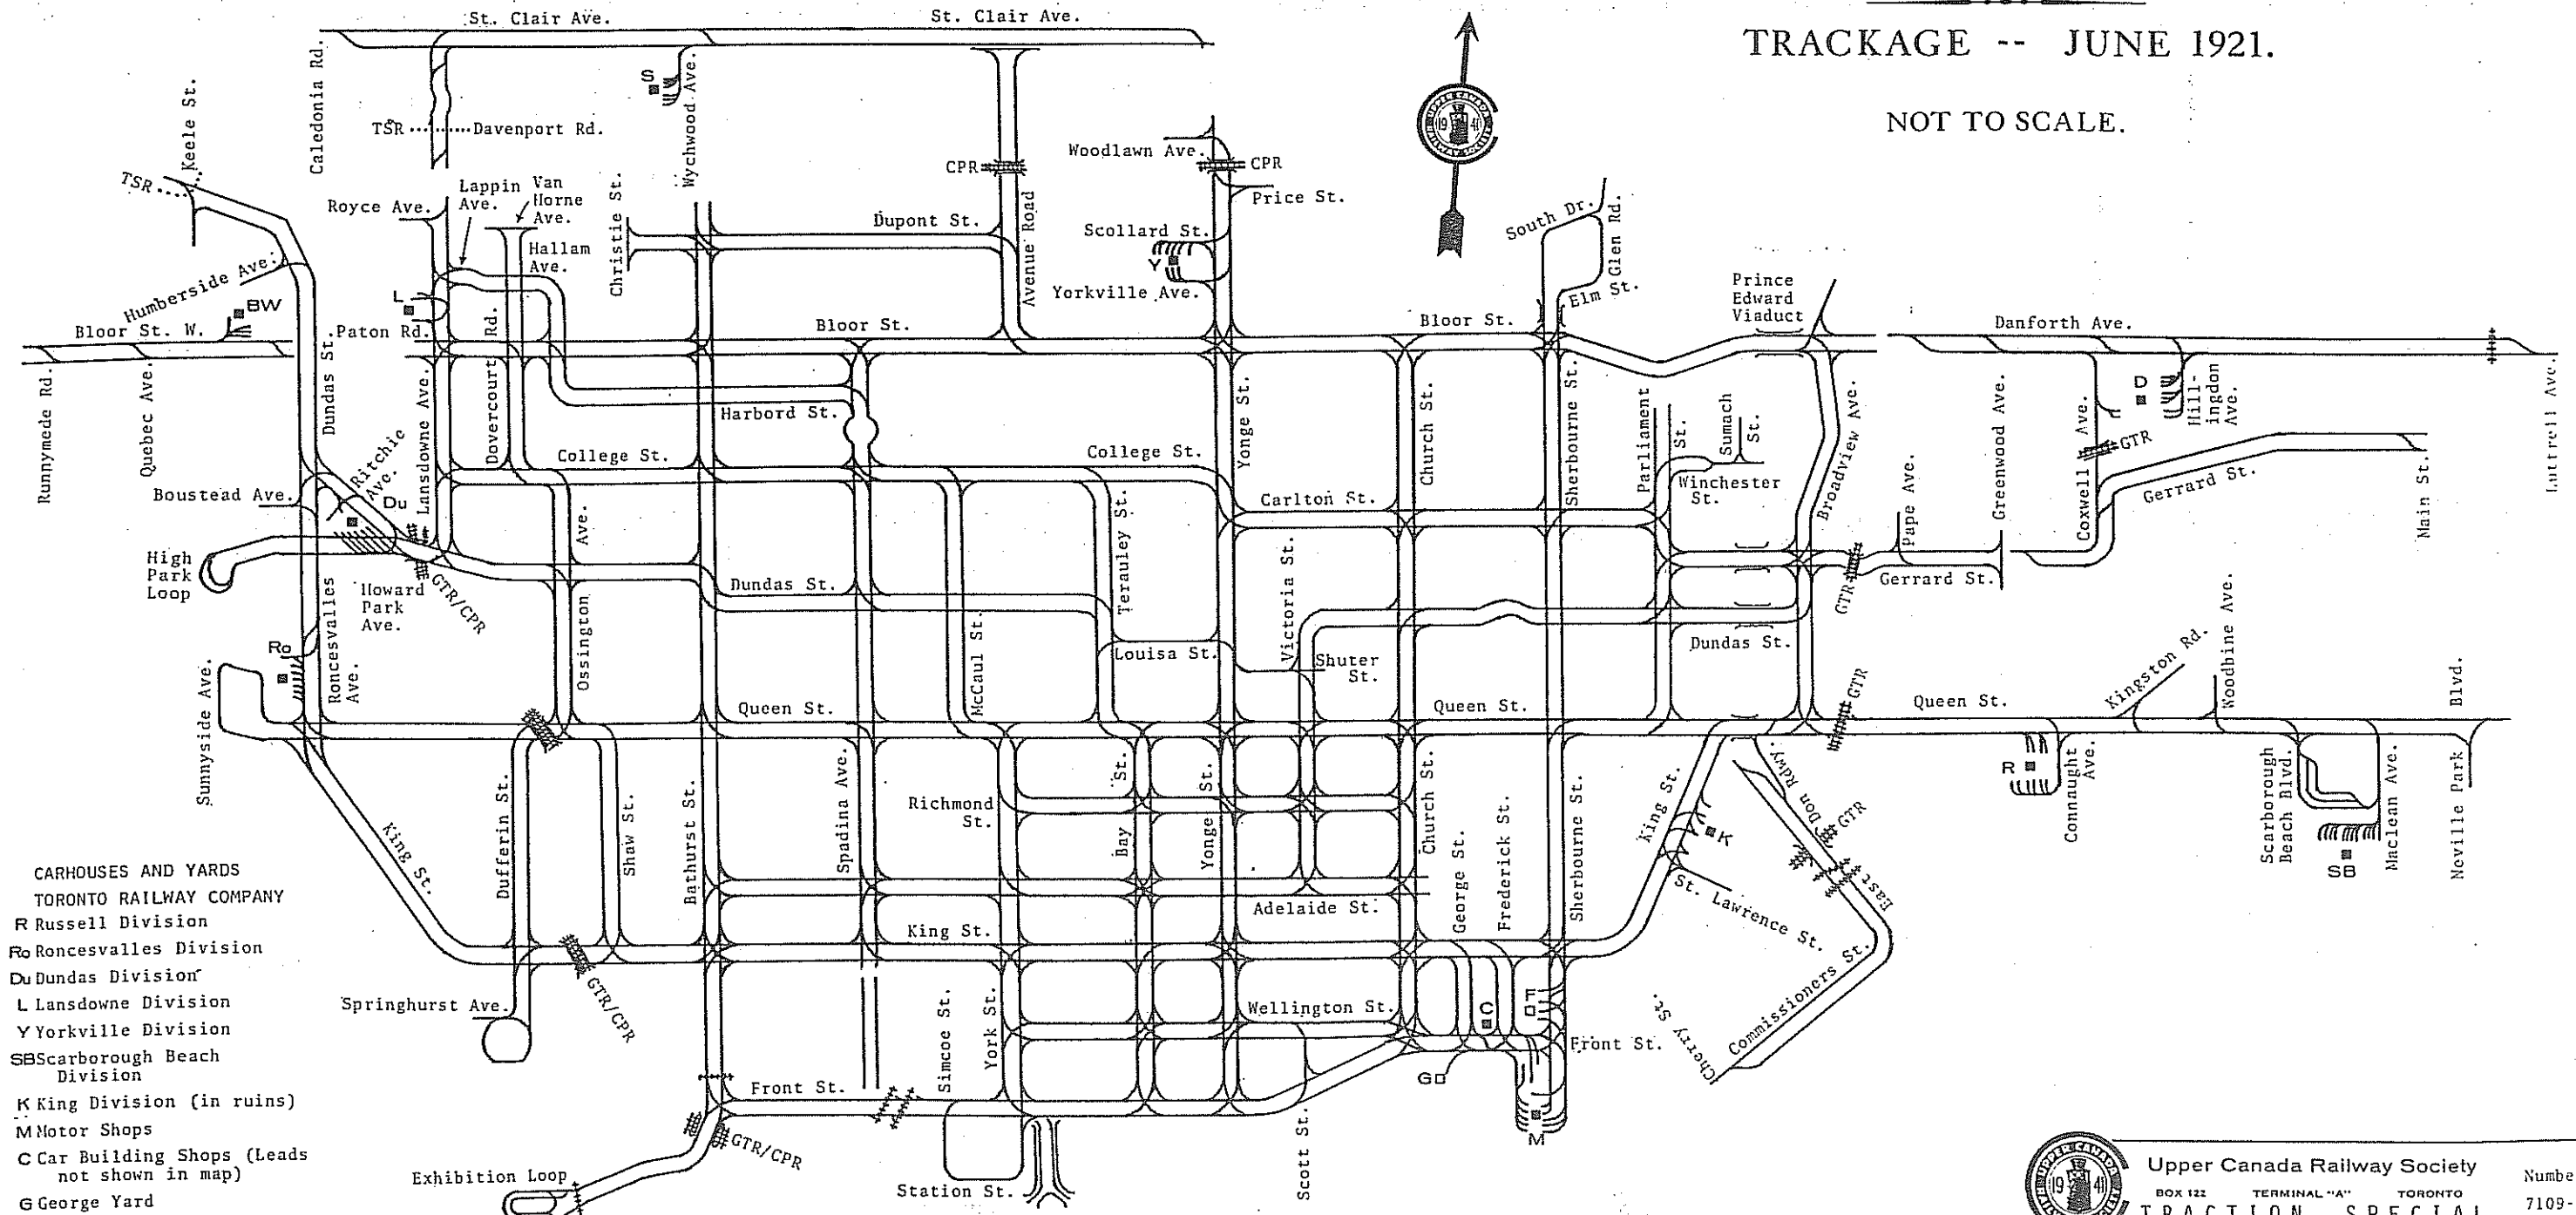

TORONTO RAILWAY COMPANY

TORONTO CIVIC RAILWAY

TRACKAGE -- JUNE 1921.

NOT TO SCALE.

- CARHOUSES AND YARDS
 TORONTO RAILWAY COMPANY
 R Russell Division
 Ro Roncesvalles Division
 Du Dundas Division
 L Lansdowne Division
 Y Yorkville Division
 SB Scarborough Beach Division
 K King Division (in ruins)
 M Motor Shops
 C Car Building Shops (Leads not shown in map)
 G George Yard
 F Front Yard
 TORONTO CIVIC RAILWAY
 D Danforth Division
 BW Bloor West Division
 S St. Clair Division

Upper Canada Railway Society
 BOX 122 TERMINAL "A" TORONTO
 TRACTION SPECIAL
 Number 7109-1

DATA: Stuart I Westland
 John F. Bromley
 Robert D. McMann
 PRODUCTION: Robert D. McMann
 REPRODUCTION PROHIBITED