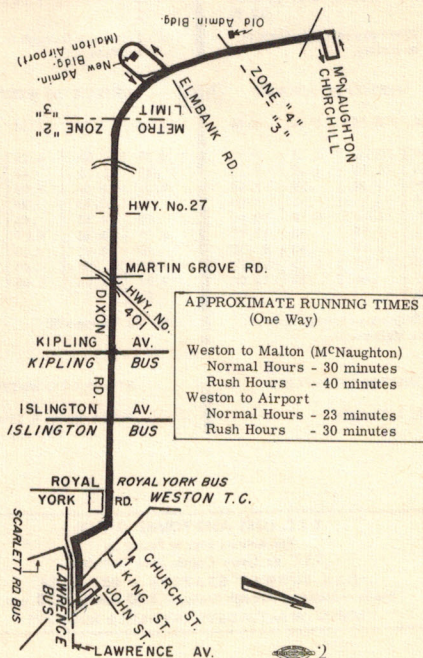

X - Trip runs through Airport to Malton

X - Trip runs through Airport to Weston

WESTON TO AIRPORT

58A

AIRPORT TO WESTON

A.M.	P.M.	P.M.	P.M.	A.M.	P.M.	P.M.	P.M.
X7.30	12.00	4.00	9.00	M7.50	12.38	4.38	10.38
8.00	1.00	5.00	10.00	8.10	1.38	5.38	11.38
9.00	2.00	6.00	11.00	.38	2.38	6.38	M .50
10.00	3.00	7.00	X .30	9.38	3.38	7.38	NIGHT
11.00	X .30	8.00	NIGHT	10.38	M .50	8.38	12.10
			X12.00	11.38	4.10	9.38	M .20
							.40

X - Trip runs through Airport to Malton - 58

M - To Malton - 58

WESTON TO KIPLING

12.30, 1.00 a.m.

KIPLING TO WESTON

7.18, 7.48 a.m.

FOR HOLIDAY SERVICE CALL TTC INFORMATION 487-2424

24-HOUR INFORMATION SERVICE

When you want to know how to go to any destination in Toronto or suburbs
CALL "T.T.C. INFORMATION"

487-2424

MALTON 58

EFFECTIVE JANUARY 3rd., 1967

TTC INFORMATION 487-2424