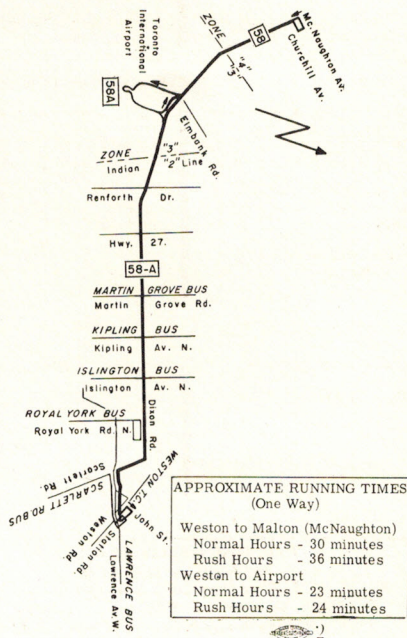

A.M.	P.M.	P.M.	P.M.
X7.30	12.00	4.00	9.00
8.00	1.00	5.00	10.00
9.00	2.00	6.00	11.00
10.00	3.00	7.00	X .30
11.00	X .30	8.00	NIGHT X12.00

X - Trip runs through Airport
to Malton - 58

A.M.	P.M.	P.M.	P.M.
M7.50	12.38	4.38	10.38
8.10	1.38	5.38	11.38
	.38	2.38	6.38 M .50
	9.38	3.38	7.38 NIGHT
	10.38	M .50	8.38 .12.10
	11.38	4.10	9.38 M .20 .40

M - To Malton - 58

WESTON TO KIPLING

12.30, 1.00 a.m.

KIPLING TO WESTON

7.18, 7.48 a.m.

FOR HOLIDAY SERVICE CALL TTC INFORMATION 487-2424

ROUTE AND DESTINATION SIGNS

MALTON	58	McNAUGHTON
		WESTON
MALTON	58A	AIR TERMINAL
		WESTON

MALTON 58

RE-PRINTED MAY 23rd, 1971

APPROXIMATE RUNNING TIMES
(One Way)

Weston to Malton (McNaughton)
Normal Hours - 30 minutes
Rush Hours - 36 minutes
Weston to Airport
Normal Hours - 23 minutes
Rush Hours - 24 minutes