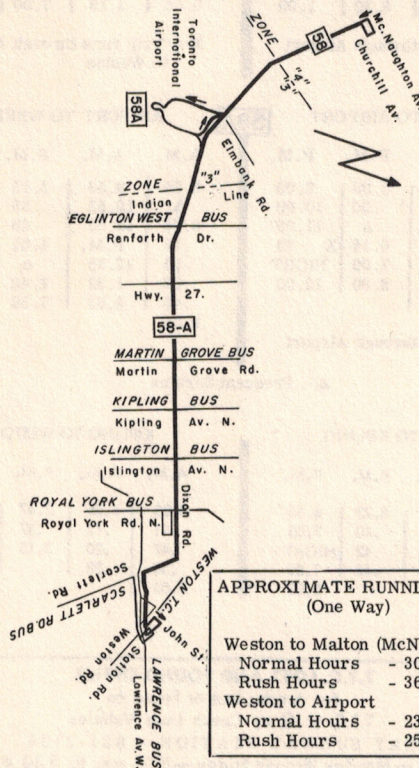

58A

AIRPORT TO WESTON

A.M.	A.M.	P.M.	P.M.
M 6.50	11.38	4.10	10.38
7.10	P.M.	.38	11.38
.38	12.38	5.38	M .50
M .50	1.38	6.38	NIGHT
8.10	2.38	7.38	12.10
.38	3.38	8.38	M .20
9.38	M .50	9.38	.40
10.38			

M - To Malton

WESTON TO KIPLING

12.30, 2.00 night

KIPLING TO WESTON

6.18, 6.48 a.m.

FOR HOLIDAY SERVICE CALL TTC INFORMATION 484-4544

ROUTE AND DESTINATION SIGNS

MALTON	58	McNAUGHTON WESTON
MALTON	58A	AIR TERMINAL WESTON

MALTON 58

EFFECTIVE JUNE 27th, 1977

APPROXIMATE RUNNING TIMES (One Way)

Weston to Malton (McNaughton)	
Normal Hours	- 30 minutes
Rush Hours	- 36 minutes
Weston to Airport	
Normal Hours	- 23 minutes
Rush Hours	- 25 minutes