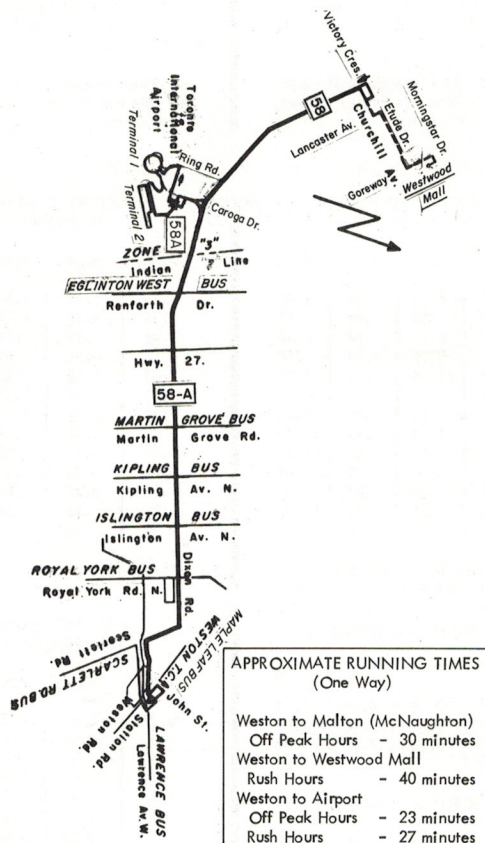

WESTON TO KIPLING

12.30, 2.00 night

KIPLING TO WESTON

6.20, 6.50 a.m.

MALTON (McNaughton) TO WESTON

A.M.	P.M.	P.M.	P.M.
X 7.00	12.00	5.00	10.00
X 8.00	1.00	6.00	11.00
9.00	2.00	7.00	NIGHT
10.00	3.00	8.00	X 12.05
11.00	4.00	9.00	X .30
			1.30

X - Trip runs through Airport to Weston

AIRPORT (Terminal 1) TO WESTON

A.M.	A.M.	P.M.	P.M.
M 6.50	11.21	4.21	10.21
7.09	P.M.	5.21	11.21
.21	12.21	6.21	M .50
8.09	1.21	7.21	NIGHT
.21	2.21	8.21	12.14
9.21	3.21	9.21	M .20
10.21			.39

M - To Malton - 58

AIRPORT (Terminal 2) TO WESTON

A.M.	A.M.	P.M.	P.M.
M 6.51	11.38	4.38	10.38
7.10	P.M.	5.38	11.38
.38	12.38	6.38	M .51
8.10	1.38	7.38	NIGHT
.38	2.38	8.38	12.15
9.38	3.38	9.38	M .21
10.38			.40

M - To Malton - 58

FOR HOLIDAY SERVICE CALL TTC INFORMATION 484-4544

ROUTE AND DESTINATION SIGNS

MALTON	58	McNAUGHTON
		WESTON
MALTON	58A	AIR TERMINAL
		WESTON

MALTON 58

EFFECTIVE OCTOBER 12, 1980.

38

TTC INFORMATION 484-4544