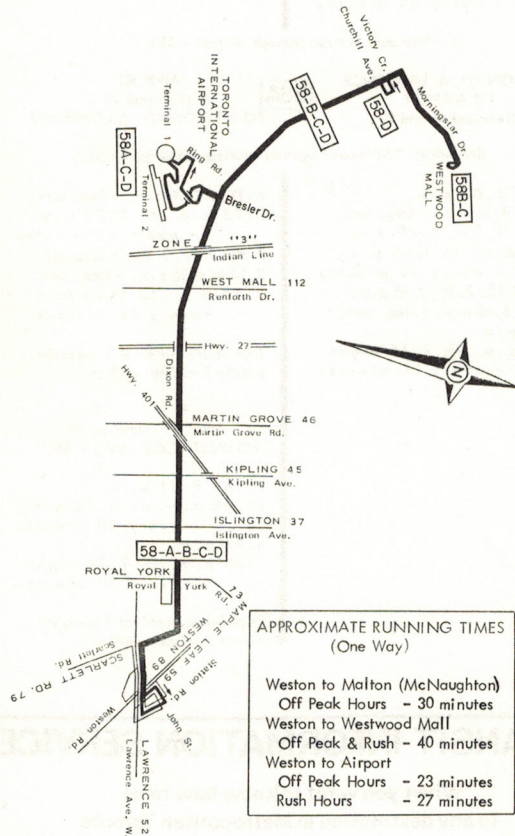

SUNDAY

WESTON RD. & LAWRENCE
TO MALTON (McNaughton)

58

MALTON (McNaughton)
TO WESTON RD. & LAWRENCE

A-M	P-M	P-M	P-M
X6:30	12:30	5:30	10:30
7:30	1:30	6:30	X11:30
8:30	2:30	7:30	NIGHT
9:30	3:30	8:30	X12:00
10:30	4:30	9:30	1:00
11:30			

X - Trip runs through Airport
to Malton - 58D

WESTON RD. & LAWRENCE
TO AIRPORT
(Terminals 1 and 2)

58A

AIRPORT
(Terminal 1)
TO WESTON RD. & LAWRENCE

A-M	A-M	P-M	P-M
X6:30	12:00	5:00	10:00
7:00	1:00	6:00	11:00
8:00	2:00	7:00	X .30
9:00	3:00	8:00	NIGHT
10:00	4:00	9:00	X12:00
11:00			

X - Trip runs through Airport
to Malton - 58D

A-M	P-M	P-M	P-M
X7:00	12:00	5:00	10:00
X8:00	1:00	6:00	11:00
9:00	2:00	7:00	NIGHT
10:00	3:00	8:00	X12:05
11:00	4:00	9:00	X .30
			1:30

X - Trip runs through Airport
to Weston - 58D

A-M	A-M	P-M	P-M
M6:50	11:21	4:21	10:21
7:09	P-M	5:21	11:21
.21	12:21	6:21	M .50
8:09	1:21	7:21	NIGHT
.21	2:21	8:21	12:14
9:21	3:21	9:21	M .20
10:21			.39

M - To Malton - 58D

AIRPORT
(Terminal 2)
TO WESTON RD. & LAWRENCE

A-M	A-M	P-M	P-M
M6:51	11:38	4:38	10:38
7:10	P-M	5:38	11:38
.38	12:38	6:38	M .51
8:10	1:38	7:38	NIGHT
.38	2:38	8:38	12:15
9:38	3:38	9:38	M .21
10:38			.40

M - To Malton - 58D

FOR HOLIDAY SERVICE CALL TTC INFORMATION 484-4544

ROUTE AND DESTINATION SIGNS

MALTON	58	McNAUGHTON WESTON
MALTON	58A	AIR TERMINAL WESTON
MALTON	58B	WESTWOOD WESTON
MALTON VIA AIR TERMINAL	58C	WESTWOOD WESTON
MALTON VIA AIR TERMINAL	58D	McNAUGHTON WESTON

MALTON 58

RE-PRINTED APRIL 18, 1982

38

TTC INFORMATION 484-4544