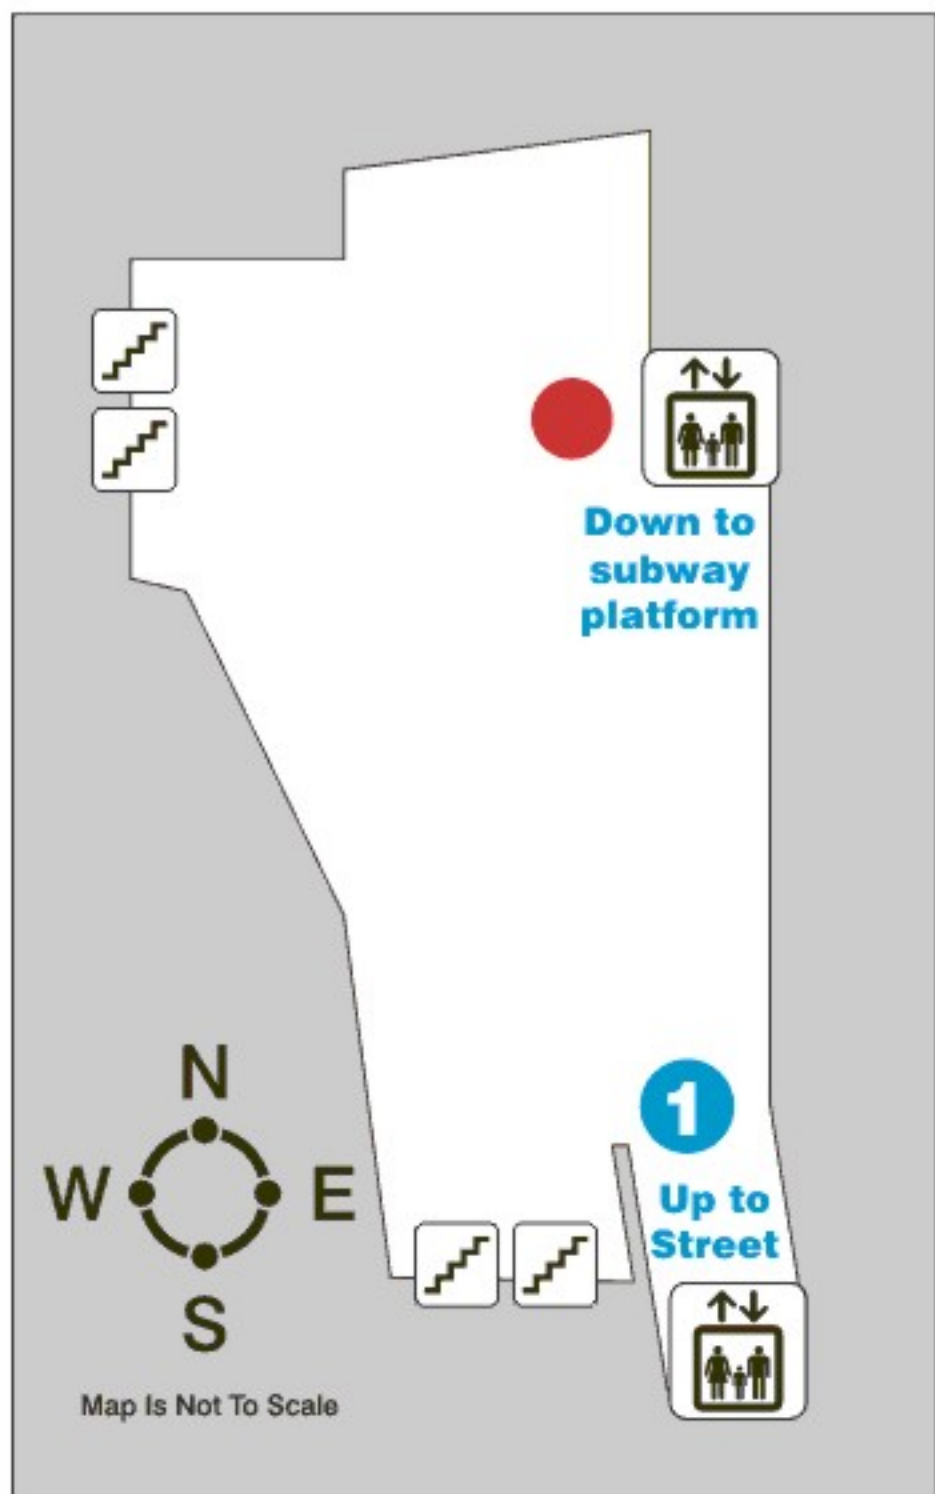

Legend of Map Symbols*

You Are Here	Elevator
Accessible Alternative	Escalator
Accessible Door	Stairs
Fare Gate	Street
Collector Booth	Buses
Accessible Fare Gate	55 Route Number
Access Ramp	W-T Wheel-Trans Service
Public Washrooms	Public Telephone

*Each of these legend items may/may not be found on every map.