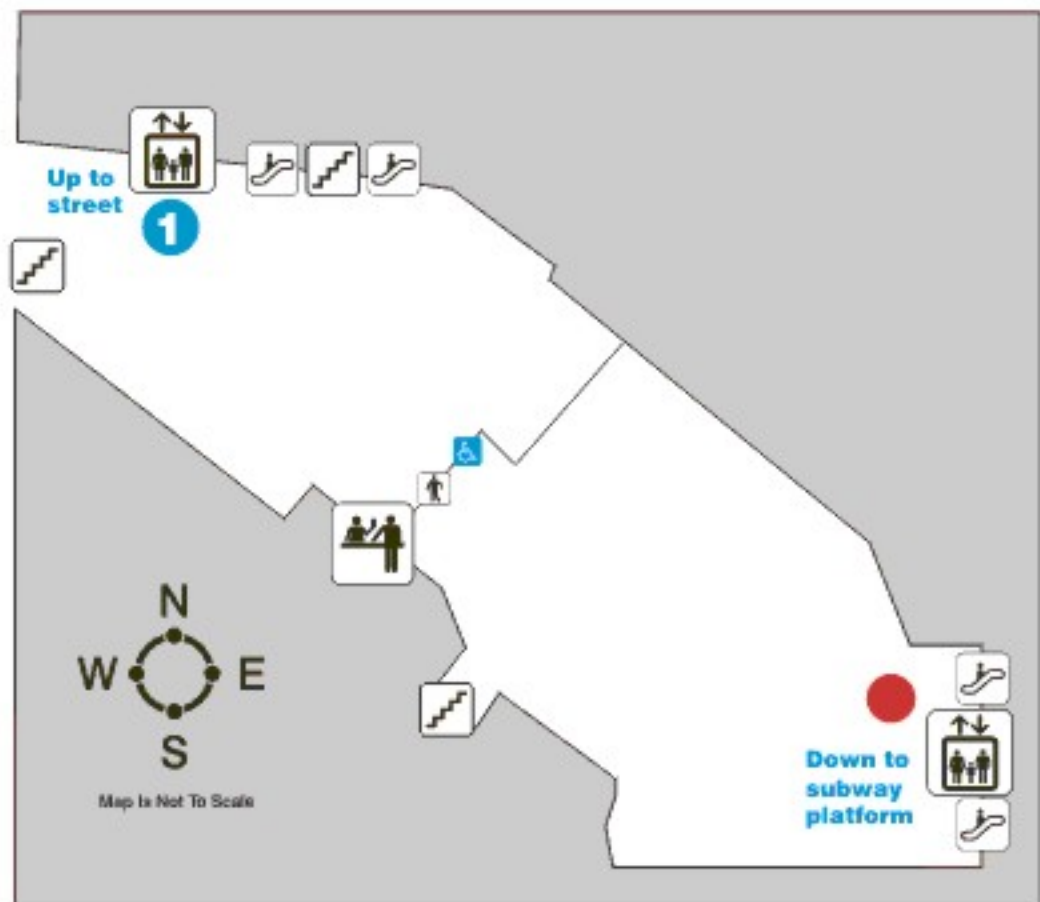

Legend of Map Symbols*

	You Are Here		Elevator
	Accessible Alternative		Escalator
	Accessible Door		Stairs
	Fare Gate		Street
	Collector Booth		Buses
	Accessible Fare Gate		Route Number
	Access Ramp		Wheel-Trans Service
	Public Washrooms		Public Telephone

*Each of these legend items may/may not be found on every map.