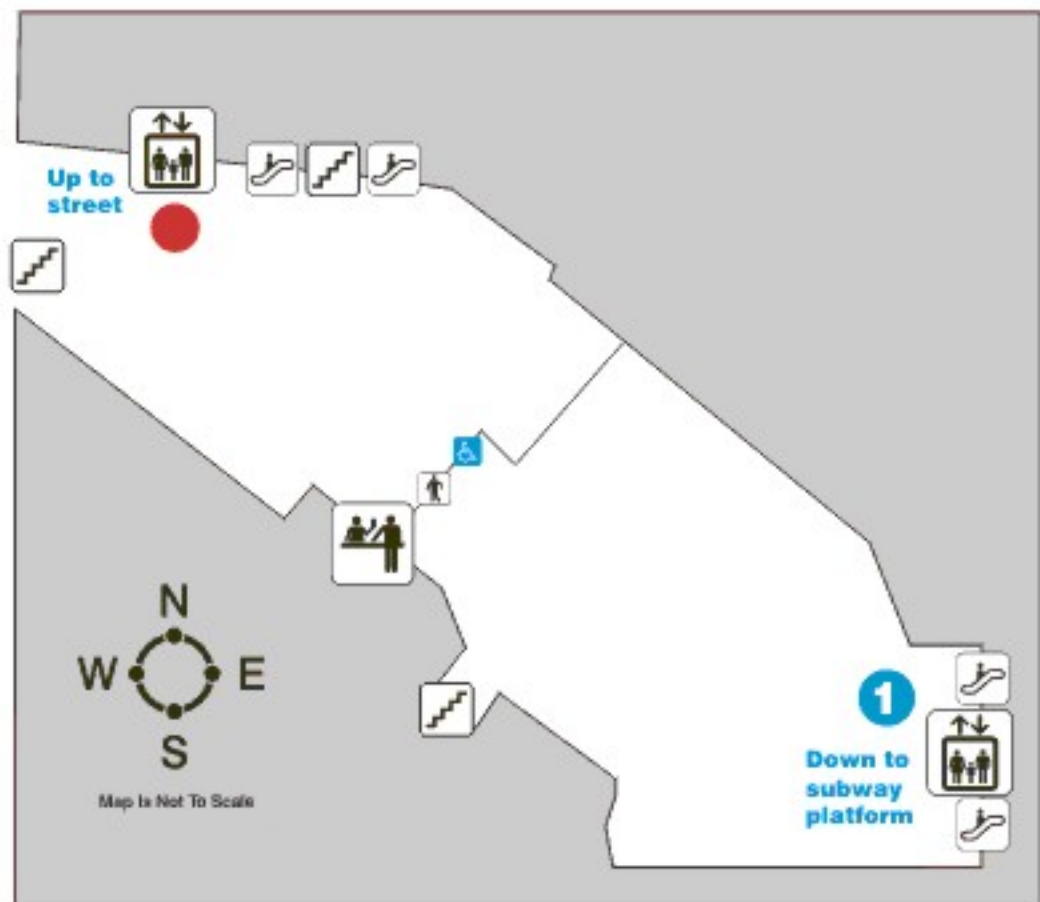

Legend of Map Symbols*

	You Are Here		Elevator
	Accessible Alternative		Escalator
	Accessible Door		Stairs
	Fare Gate		Street
	Collector Booth		Buses
	Accessible Fare Gate		Route Number
	Access Ramp		Wheel-Trans Service
	Public Washrooms		Public Telephone

*Each of these legend items may/may not be found on every map.