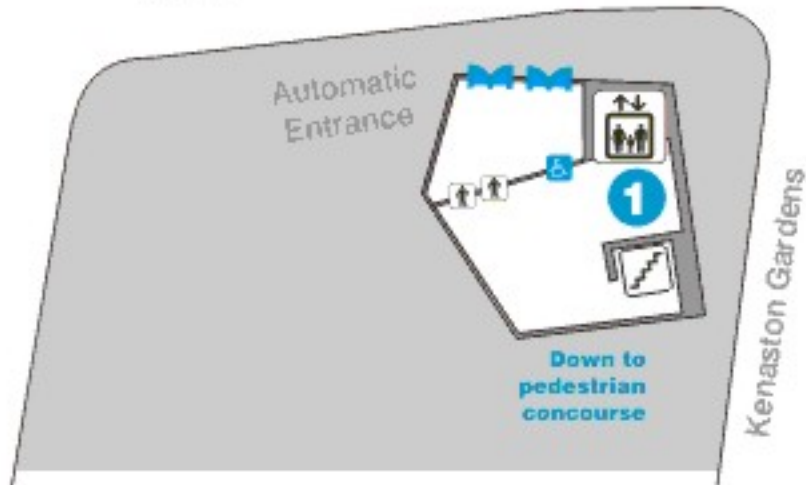

#### Legend of Map Symbols\*

- |  |                        |  |                     |
|--|------------------------|--|---------------------|
|  | You Are Here           |  | Elevator            |
|  | Accessible Alternative |  | Escalator           |
|  | Accessible Door        |  | Stairs              |
|  | Fare Gate              |  | Street              |
|  | Collector Booth        |  | Buses               |
|  | Accessible Fare Gate   |  | Route Number        |
|  | Access Ramp            |  | Wheel-Trans Service |
|  | Public Washrooms       |  | Public Telephone    |

\*Each of these legend items may/may not be found on every map.

Sheppard Avenue East

Bayview Avenue

Legend of Map Symbols\*

	You Are Here		Elevator
	Accessible Alternative		Escalator
	Accessible Door		Stairs
	Fare Gate		Street
	Collector Booth		Buses
	Accessible Fare Gate		Route Number
	Access Ramp		Wheel-Trans Service
	Public Washrooms		Public Telephone

Map is Not To Scale

\*Each of these legend items may/may not be found on every map.

Sheppard Avenue East

Bayview Avenue

Kenaston Gardens

**Legend of Map Symbols\***

	You Are Here		Elevator
	Accessible Alternative		Escalator
	Accessible Door		Stairs
	Fare Gate		Street
	Collector Booth		Buses
	Accessible Fare Gate		Route Number
	Access Ramp		Wheel-Trans Service
	Public Washrooms		Public Telephone