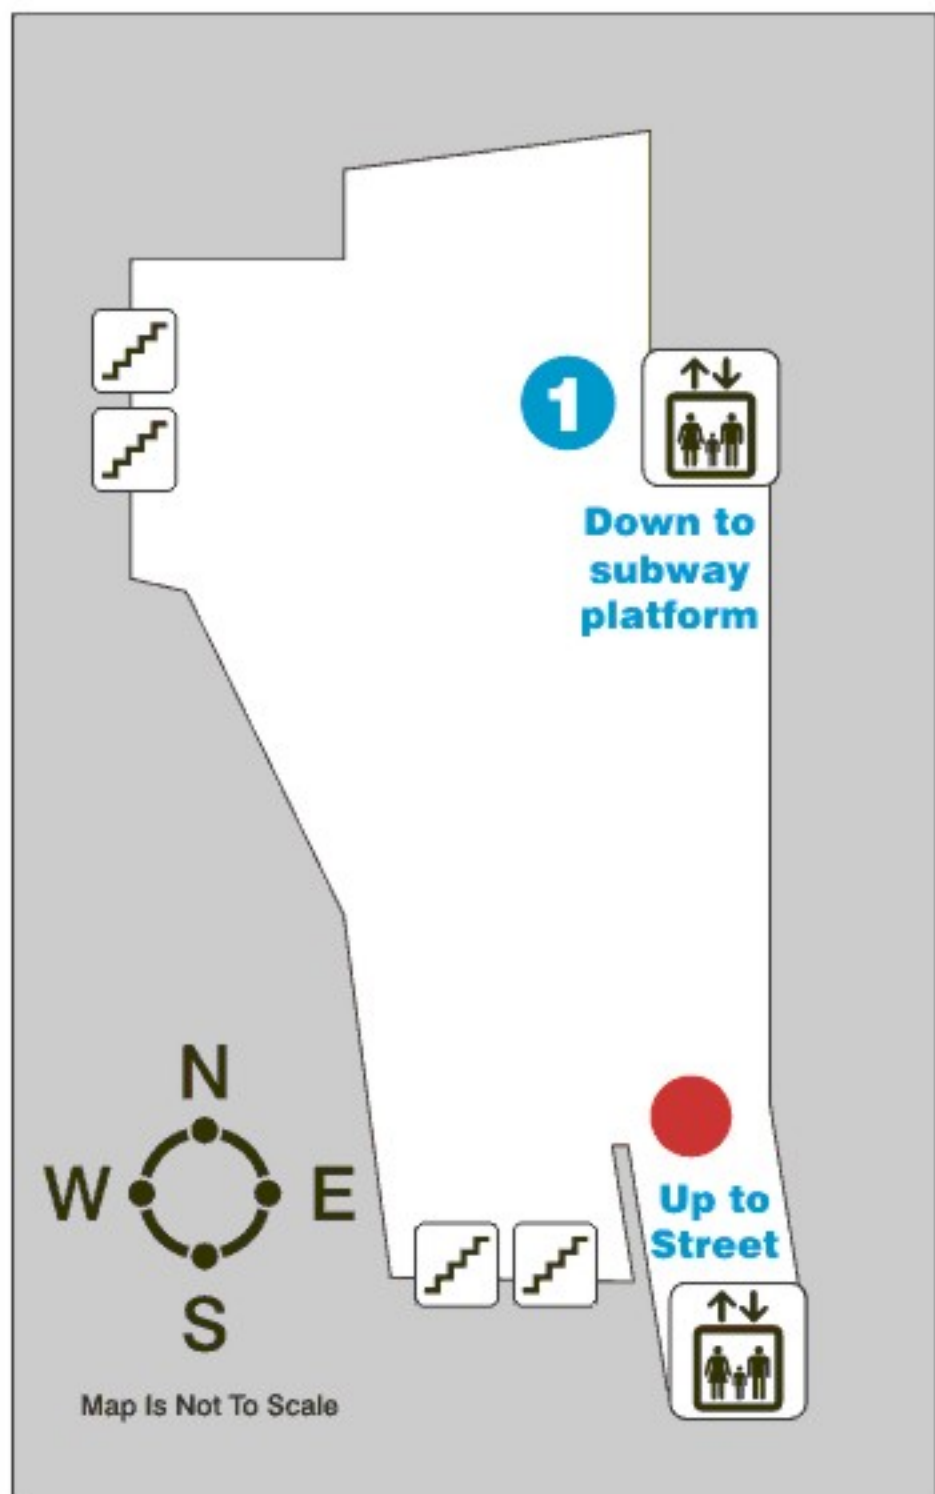

Legend of Map Symbols*

	You Are Here		Elevator
	Accessible Alternative		Escalator
	Accessible Door		Stairs
	Fare Gate		Street
	Collector Booth		Buses
	Accessible Fare Gate		Route Number
	Access Ramp		Wheel-Trans Service
	Public Washrooms		Public Telephone

*Each of these legend items may/may not be found on every map.