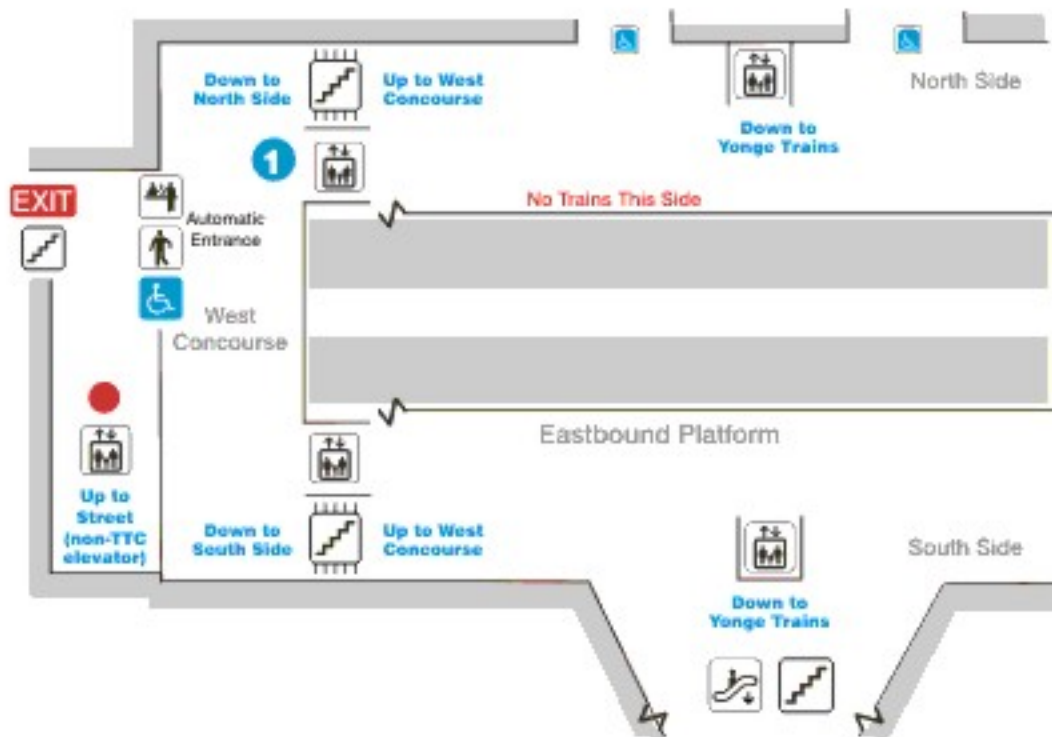

*Each of these legend items may/may not be found on every map.

Map is Not To Scale

Legend of Map Symbols*

- | | | | |
|--|------------------------|--|---------------------|
| | You Are Here | | Elevator |
| | Accessible Alternative | | Escalator |
| | Accessible Door | | Stairs |
| | Fare Gate | | Street |
| | Accessible Fare Gate | | Buses |
| | Access Ramp | | Route Number |
| | Public Telephone | | Wheel-Trans Service |