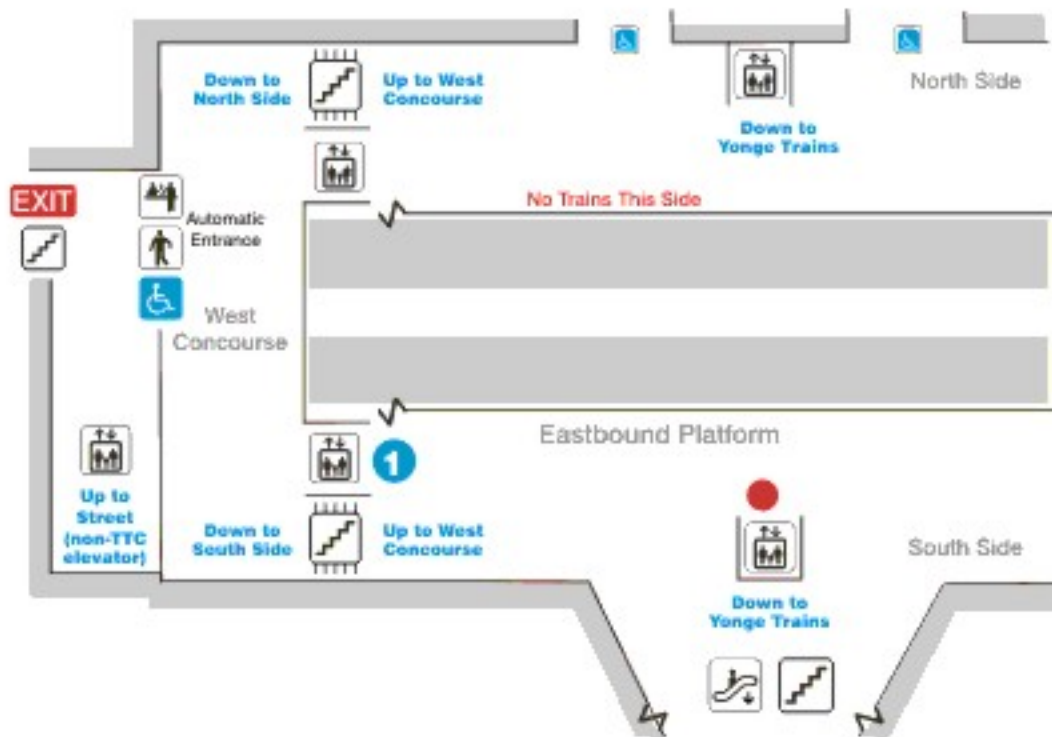

*Each of these legend items may/may not be found on every map.

Map Is Not To Scale

Legend of Map Symbols*

- | | | | |
|--|------------------------|--|---------------------|
| | You Are Here | | Elevator |
| | Accessible Alternative | | Escalator |
| | Accessible Door | | Stairs |
| | Fare Gate | | Street |
| | Accessible Fare Gate | | Buses |
| | Access Ramp | | Route Number |
| | Public Telephone | | Wheel-Trans Service |