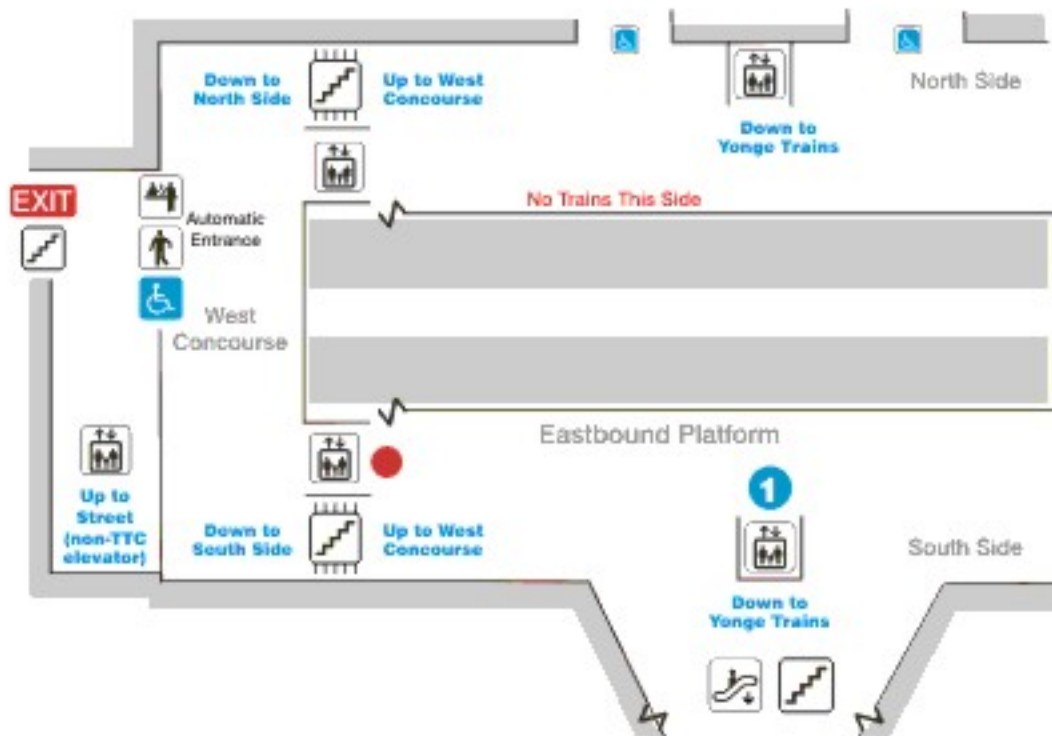

*Each of these legend items may/may not be found on every map.

Map Is Not To Scale

Legend of Map Symbols*

- | | | | |
|--|------------------------|--|---------------------|
| | You Are Here | | Elevator |
| | Accessible Alternative | | Escalator |
| | Accessible Door | | Stairs |
| | Fare Gate | | Street |
| | Accessible Fare Gate | | Buses |
| | Access Ramp | | Route Number |
| | Public Telephone | | Wheel-Trans Service |