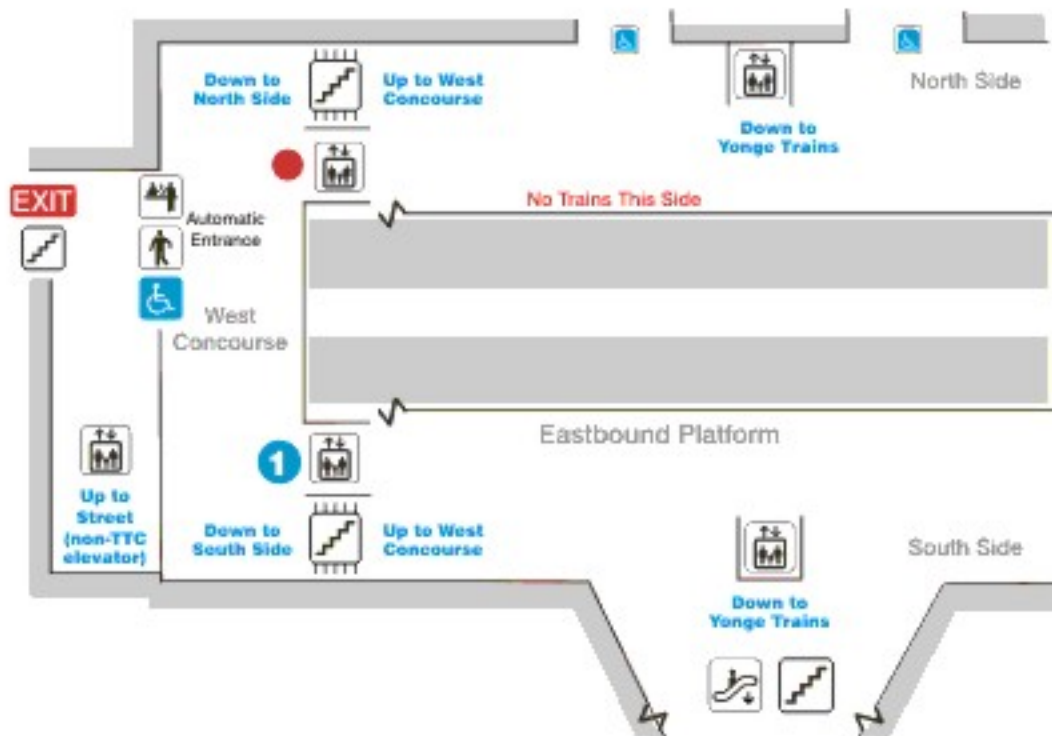

*Each of these legend items may/may not be found on every map.

Map is Not To Scale

Legend of Map Symbols*

- | | | | |
|--|------------------------|--|---------------------|
| | You Are Here | | Elevator |
| | Accessible Alternative | | Escalator |
| | Accessible Door | | Stairs |
| | Fare Gate | | Street |
| | Accessible Fare Gate | | Buses |
| | Access Ramp | | 55 Route Number |
| | Public Telephone | | Wheel-Trans Service |

*Each of these legend items may/may not be found on every map.

Map is Not To Scale

Legend of Map Symbols*

- | | | | |
|--|------------------------|--|---------------------|
| | You Are Here | | Elevator |
| | Accessible Alternative | | Escalator |
| | Accessible Door | | Stairs |
| | Fare Gate | | Street |
| | Accessible Fare Gate | | Buses |
| | Access Ramp | | Route Number |
| | Public Telephone | | Wheel-Trans Service |