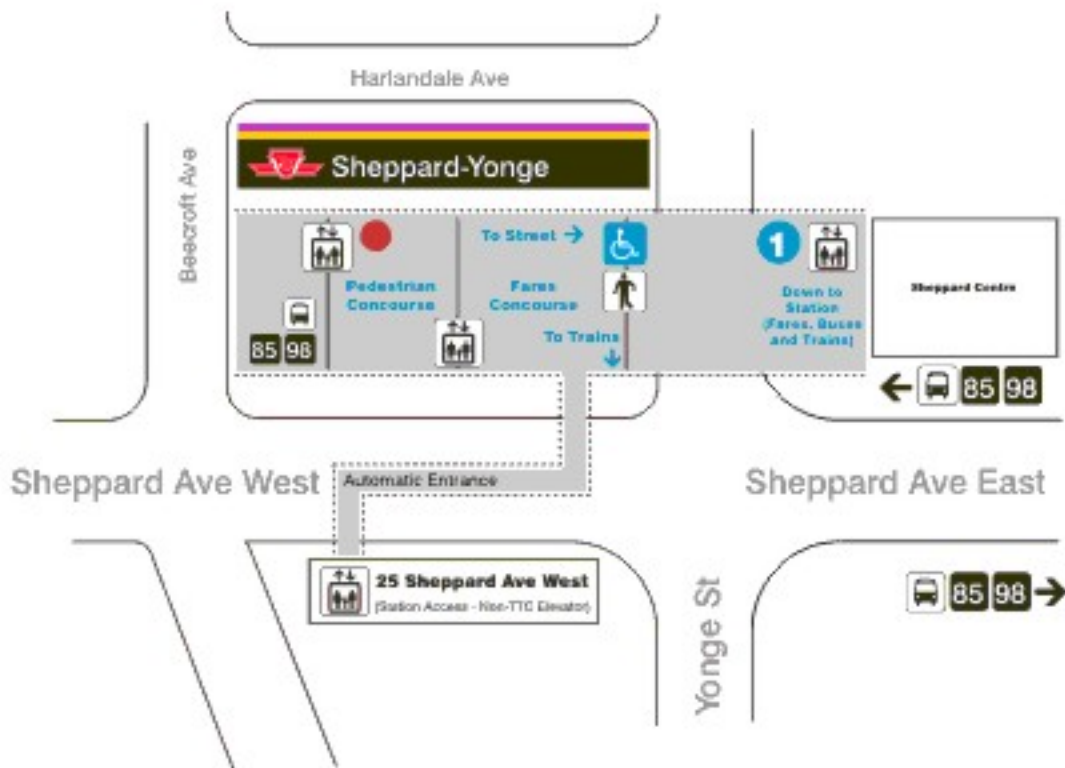

*Each of these legend items may/may not be found on every map.

Map Is Not To Scale

Legend of Map Symbols*

- | | |
|------------------------|---------------------|
| You Are Here | Elevator |
| Accessible Alternative | Escalator |
| Accessible Door | Stairs |
| Fare Gate | Street |
| Accessible Fare Gate | Buses |
| Access Ramp | Route Number |
| Public Telephone | Wheel-Trans Service |

Map Is Not To Scale

*Some of these legend items may not be found in every map.

Legend of Map Symbols*

- | | | | |
|--|------------------------|--|------------------------|
| | You Are Here | | Elevator |
| | Accessible Alternative | | Escalator |
| | Accessible Door | | Stairs |
| | Fare Gate | | Street |
| | Accessible Fare Gate | | Buses |
| | Access Ramp | | 55 Route Number |
| | Public Telephone | | WT Wheel-Trans Service |

*Each of these legend items may/may not be found on every map.

Map is Not To Scale

Legend of Map Symbols*

- | | | | |
|--|------------------------|--|---------------------|
| | You Are Here | | Elevator |
| | Accessible Alternative | | Escalator |
| | Accessible Door | | Stairs |
| | Fare Gate | | Street |
| | Accessible Fare Gate | | Buses |
| | Access Ramp | | 55 Route Number |
| | Public Telephone | | Wheel-Trans Service |

*Each of these legend items may/may not be found on every map.

Map is Not To Scale

Legend of Map Symbols*

- | | | | |
|--|------------------------|--|---------------------|
| | You Are Here | | Elevator |
| | Accessible Alternative | | Escalator |
| | Accessible Door | | Stairs |
| | Fare Gate | | Street |
| | Accessible Fare Gate | | Buses |
| | Access Ramp | | Route Number |
| | Public Telephone | | Wheel-Trans Service |