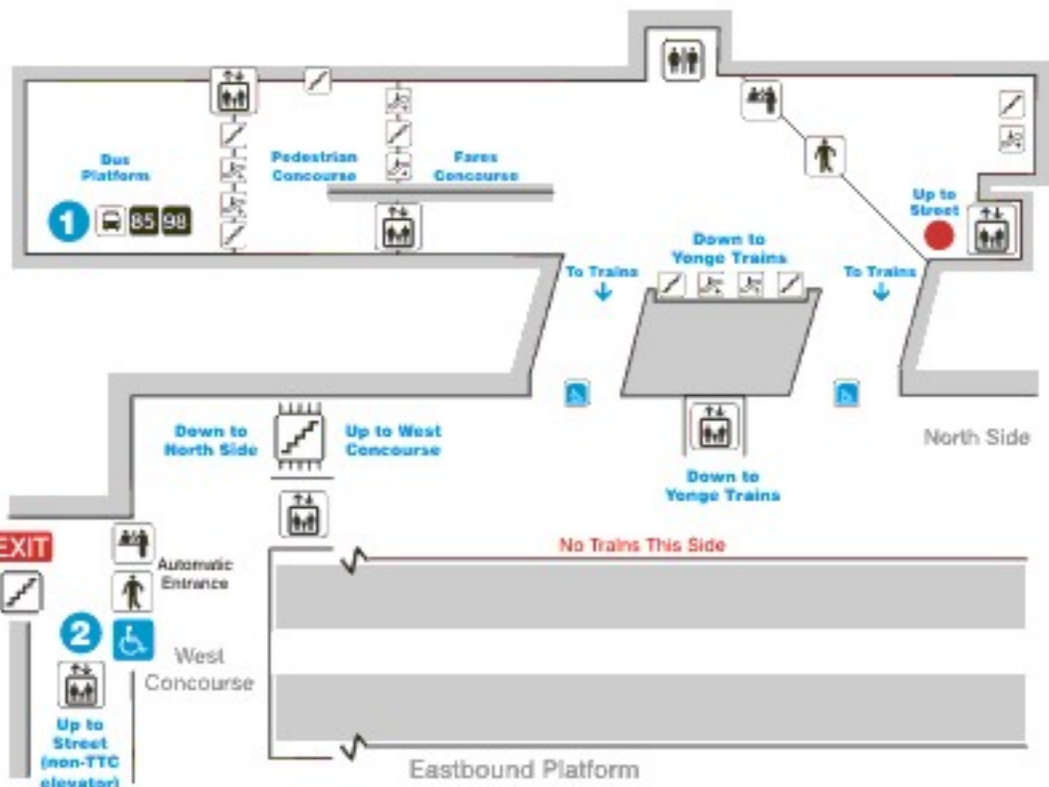

Legend of Map Symbols*

You Are Here	Elevator
Accessible Alternative	Escalator
Accessible Door	Stairs
Fare Gate	Street
Accessible Fare Gate	Buses
Access Ramp	Route Number
Public Telephone	Wheel-Trans Service

Map Is Not To Scale