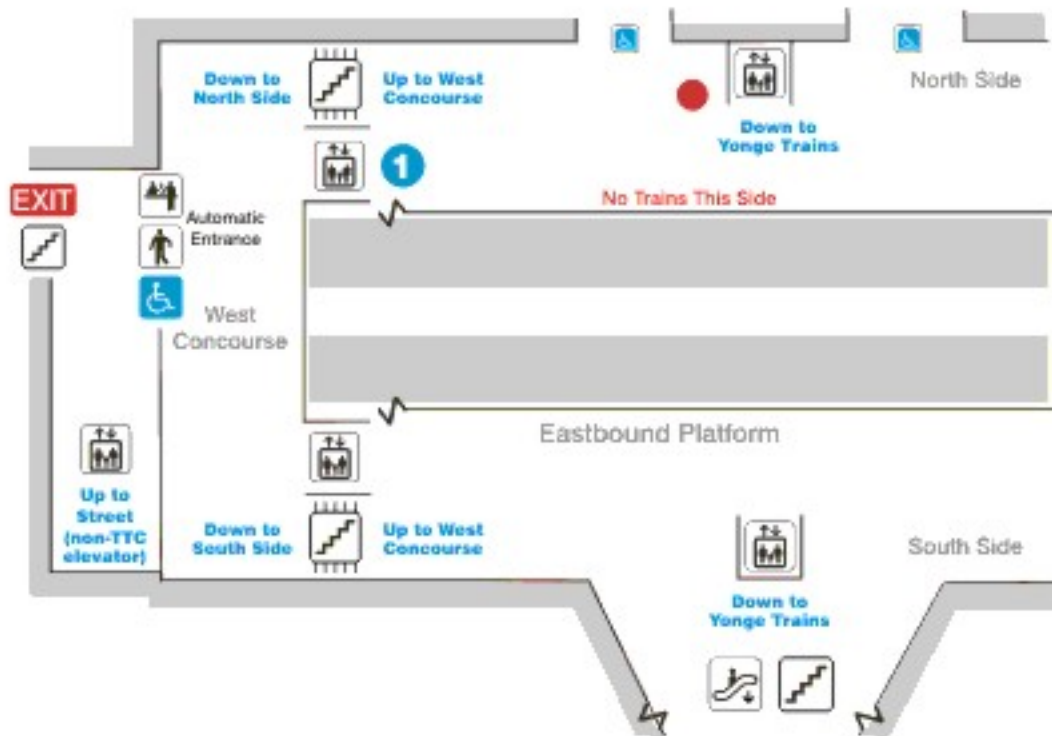

*Each of these legend items may/may not be found on every map.

Map is Not To Scale

Legend of Map Symbols*

- | | | | |
|--|------------------------|--|---------------------|
| | You Are Here | | Elevator |
| | Accessible Alternative | | Escalator |
| | Accessible Door | | Stairs |
| | Fare Gate | | Street |
| | Accessible Fare Gate | | Buses |
| | Access Ramp | | Route Number |
| | Public Telephone | | Wheel-Trans Service |

*Each of these legend items may/may not be found on every map.

Map is Not To Scale

Legend of Map Symbols*

- | | | | |
|--|------------------------|--|---------------------|
| | You Are Here | | Elevator |
| | Accessible Alternative | | Escalator |
| | Accessible Door | | Stairs |
| | Fare Gate | | Street |
| | Accessible Fare Gate | | Buses |
| | Access Ramp | | 55 Route Number |
| | Public Telephone | | Wheel-Trans Service |